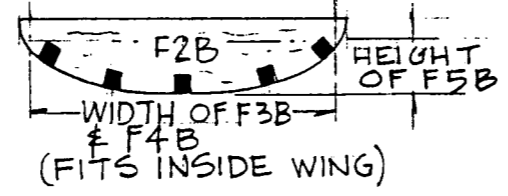

3/4 DIA

COLOR:  
ORANGE W/BLACK LTRS

WING AREA.....	35.8
STAB AREA.....	10 IN <sup>2</sup>
TAIL VOL.....	.72
WGT(W/RUBBER)....	
WING LOADING.....	
MOTOR SIZE.....	

**COONLEY SPECIAL**