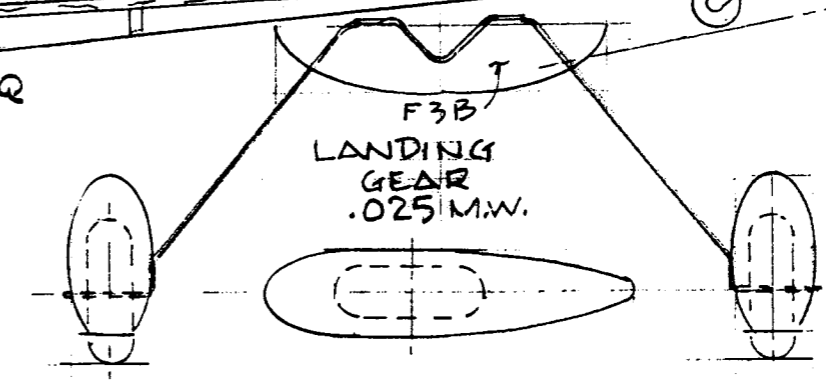

3/4 DIA

COLOR:  
ORANGE W/BLACK LTRS

WING AREA.....	35.8
STAB AREA.....	10 IN <sup>2</sup>
TAIL VOL.....	.72
WGT(W/RUBBER)....	
WING LOADING.....	
MOTOR SIZE.....	

**COONLEY SPECIAL**