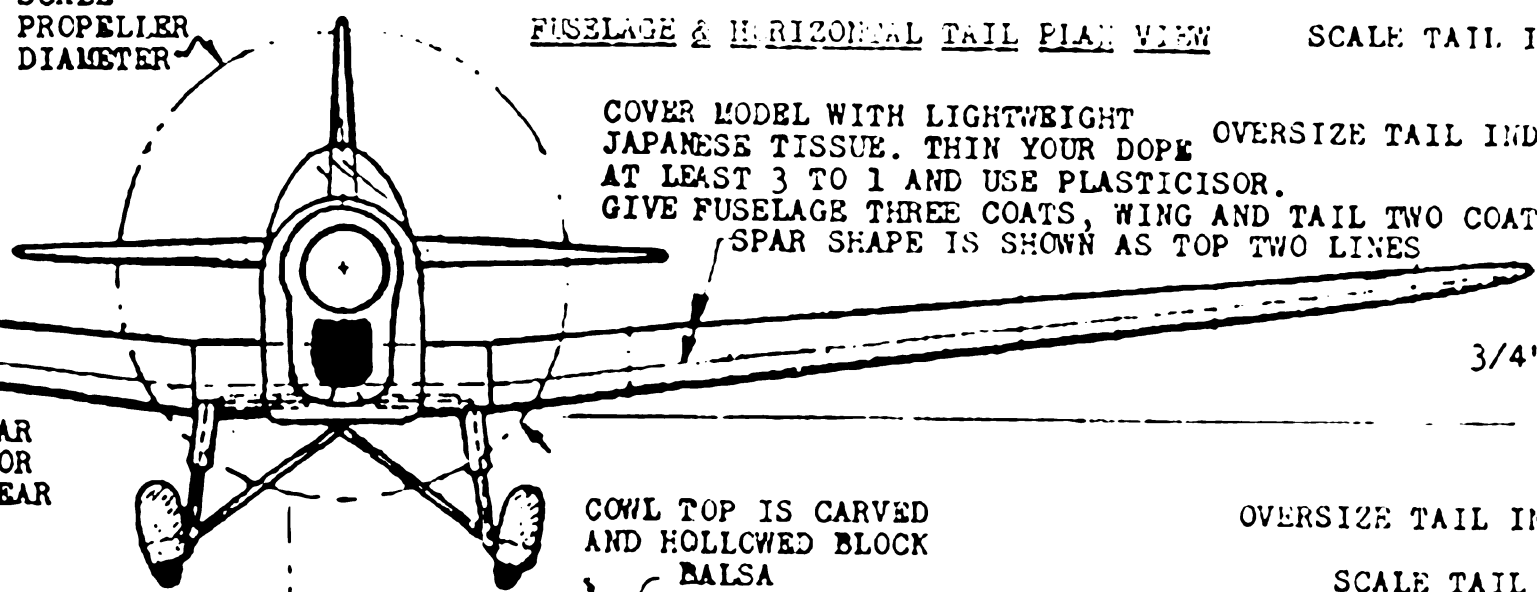

WING TRAILING EDGE IS TWO LAMINATIONS OF 1/16 BY 1/32

WING LEADING EDGE IS 3/32 BY 1/8 HARD BALSA

COLOR SCHEME:
 RED -- FUSELAGE STRIPE AND VERTICAL TAIL BAND
 SILVER -- FUSELAGE SIDES, BOTTOM, LANDING GEAR, AND SPINNER/PROPELLER
 BLACK -- WING REGISTRATION, COWL AIR INLET, TIRES
 TAIL SKID, SWASTIKA
 WHITE -- EVERYTHING ELSE

PECK POLYMER THRUST BUTTON, SMALLEST SLEEK STREAK PROP

HEINKEL 71 A A CLASSIC GERMAN PEANUT
 BY *Halt Mooney* 9-25-86