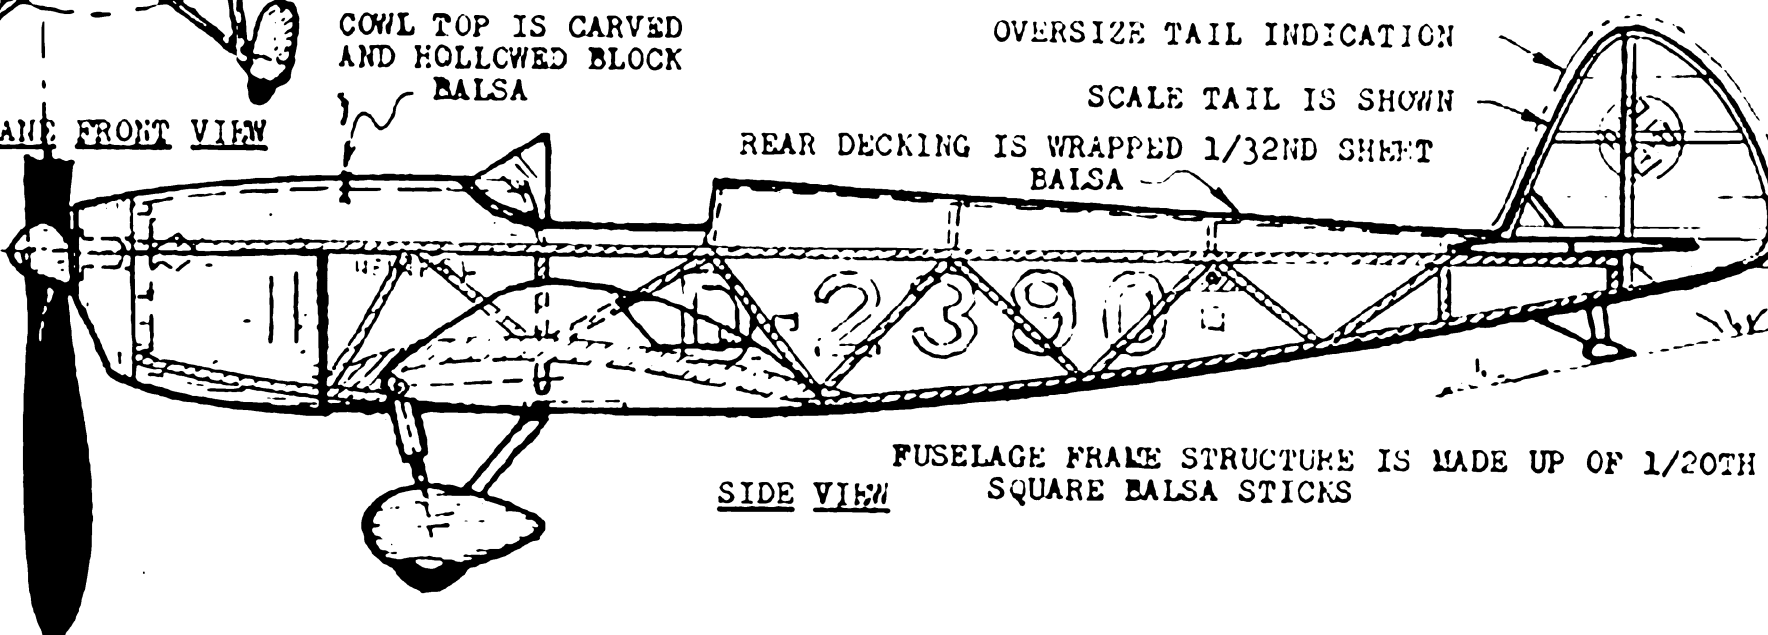

WING TRAILING EDGE IS TWO LAMINATIONS OF 1/16 BY 1/32

WING LEADING EDGE IS 3/32 BY 1/8 HARD BALSA

COLOR SCHEME:
 RED -- FUSELAGE STRIPE AND VERTICAL TAIL BAND
 SILVER -- FUSELAGE SIDES, BOTTOM, LANDING GEAR, AND SPINNER/PROPELLER
 BLACK -- WING REGISTRATION, COWL AIR INLET, TIRES
 TAIL SKID, SWASTIKA
 WHITE -- EVERYTHING ELSE

PECK POLYMER THRUST BUTTON, SMALLEST SLEEK STREAK PROP

HEINKEL 71 A A CLASSIC GERMAN PEANUT
 BY *Halt Mooney* 9-25-86