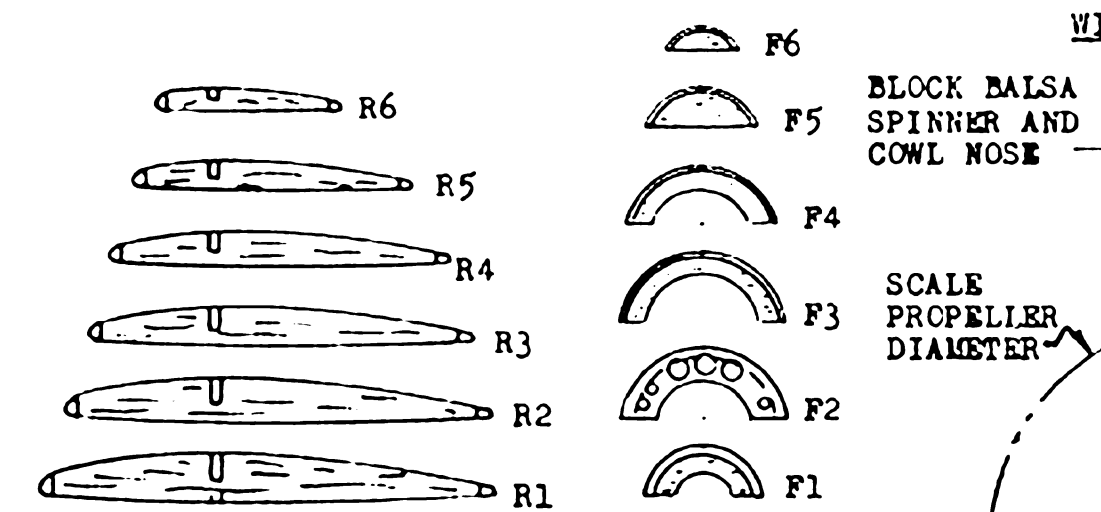

WING TRAILING EDGE IS TWO LAMINATIONS OF 1/16 BY 1/32

WING LEADING EDGE IS 3/32 BY 1/8 HARD BALSA

COLOR SCHEME:
 RED -- FUSELAGE STRIPE AND VERTICAL TAIL BAND
 SILVER -- FUSELAGE SIDES, BOTTOM, LANDING GEAR, AND SPINNER/PROPELLER
 BLACK -- WING REGISTRATION, COWL AIR INLET, TIRES
 TAIL SKID, SWASTIKA
 WHITE -- EVERYTHING ELSE

PECK POLYMER THRUST BUTTON, SMALLEST SLEEK STREAK PROP

HEINKEL 71 A A CLASSIC GERMAN PEANUT
 BY *Halt Mooney* 9-25-86