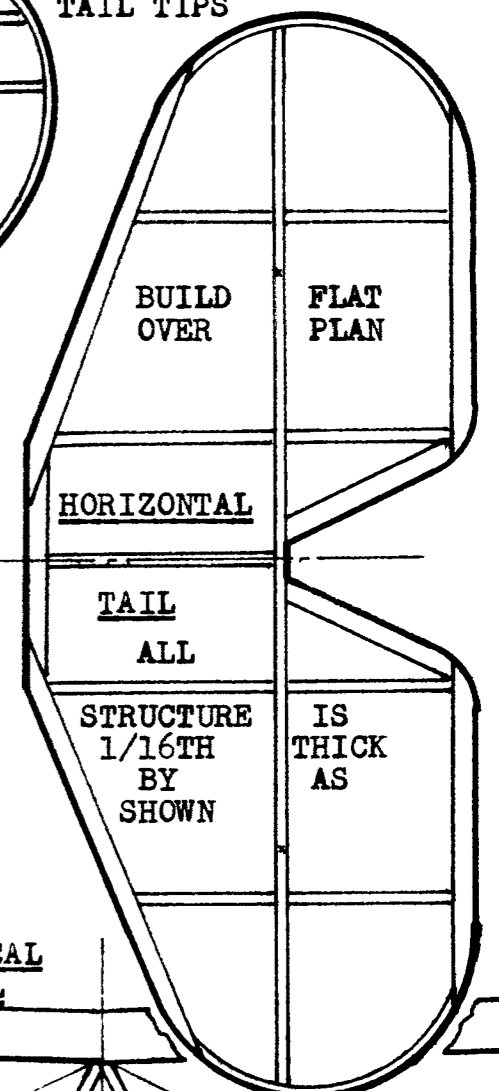

LAMINATED BASSWOOD
TAIL TIPS

VERTICAL
TAIL

CABANE STRUTS
ARE BASSWOOD

USE A 6 INCH DIA. PLASTIC PROPELLER AND THE 1/2 INCH SQUARE BACK WILLIAMS BROS THRUST BUTTON

CUT WING STRUTS FROM 1/64TH PLYWOOD

SIDE VIEW