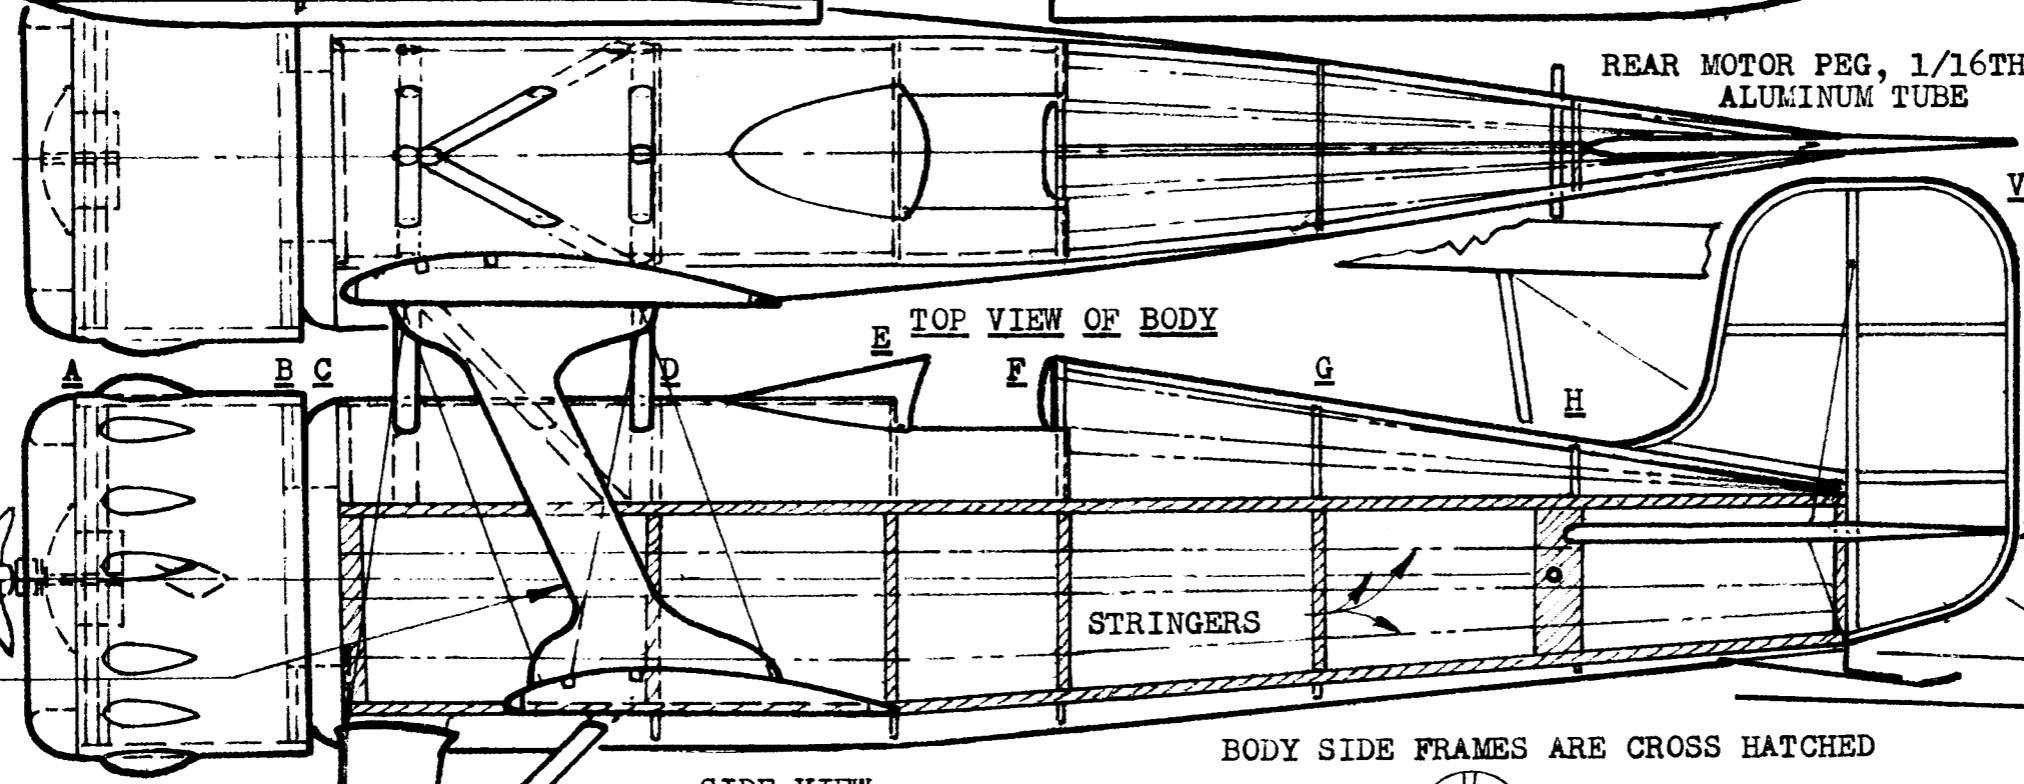

LAMINATED BASSWOOD
TAIL TIPS

VERTICAL
TAIL

CABANE STRUTS
ARE BASSWOOD

USE A 6 INCH DIA. PLASTIC PROPELLER AND THE 1/2 INCH SQUARE BACK WILLIAMS BROS THRUST BUTTON

CUT WING STRUTS FROM 1/64TH PLYWOOD

SIDE VIEW