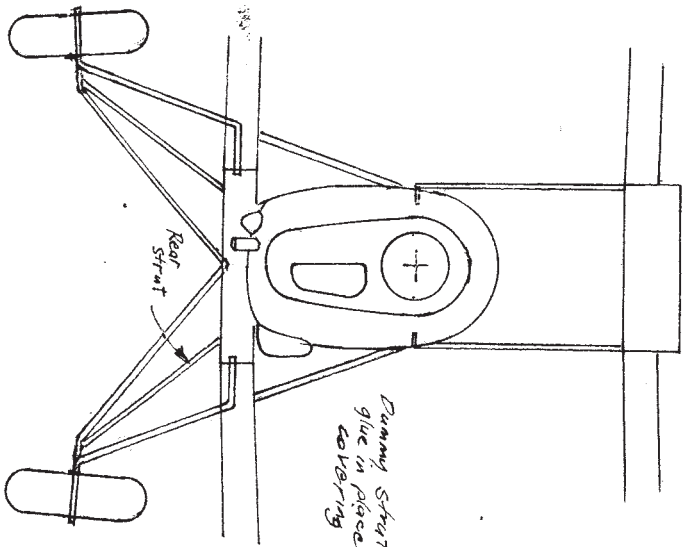

Material sizes not shown —
to allow for enlarging —
Scale Construction: Simplify if desired —

SPARTAN II 3 SEATER
Designed & Drawn by
LLOYD WILLIS for
FLYING AGES DOWN UNDER
© L. WILLIS 2007.

Dummy Struts;
glue in place after
covering

laminated
tips

Top wing centre section

Build 2 Left panels
2 Right panels

Dihedral
Ramp

TANK
FAIRING
TOP ONLY

Bottom wing
centre section

Ailerons: Bottom only

Spot
attach
points

8mm.
Dihedral