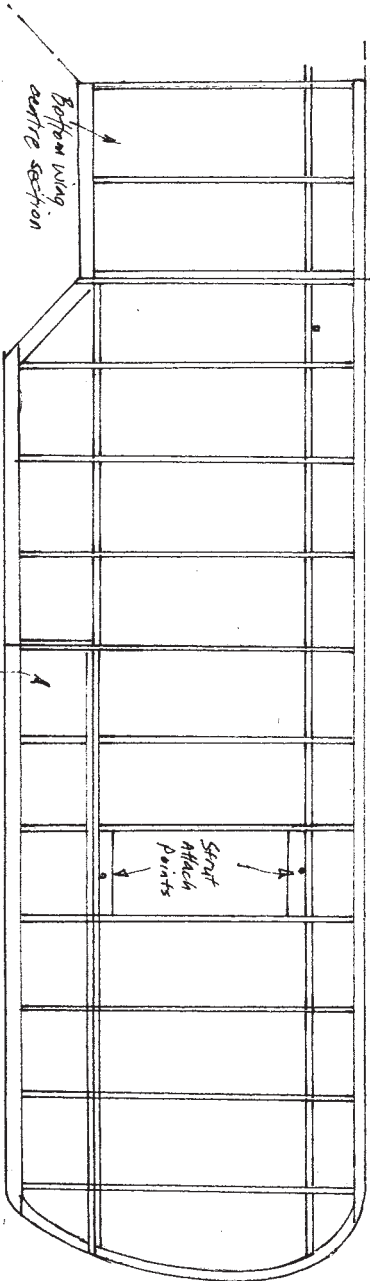

Material sizes not shown —
to allow for enlarging —
Scale Construction: Simplify if desired —

SPARTAN II 3 SEATER
Designed & Drawn by
LLOYD WILLIS for
FLYING AGES DOWN UNDER
© L. WILLIS 2007.

Dummy Struts;
glue in place after
covering

laminated
tips

Top wing centre section

Build 2 Left panels
2 Right panels

Dihedral
Ramp

TANK
FAIRING
TOP ONLY

Bottom wing
centre section

Ailerons: Bottom only

Spot
attach
points