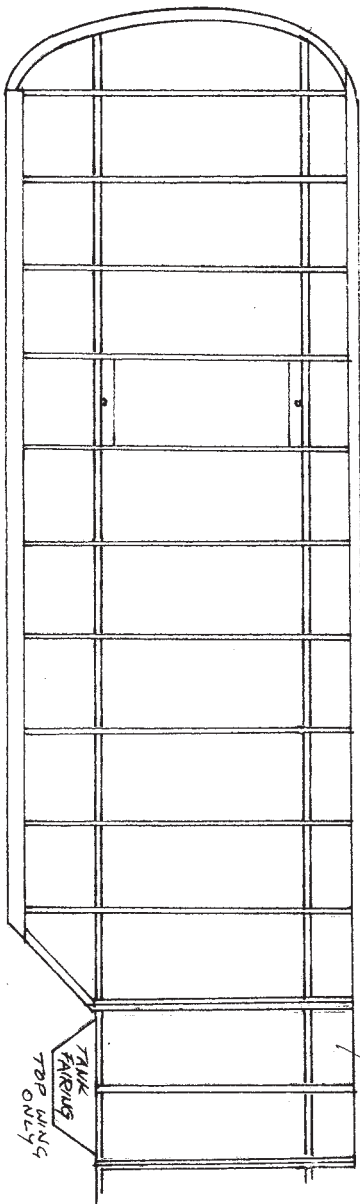

Material sizes not shown —
to allow for enlarging —
Scale Construction: Simplify if desired —

SPARTAN II 3 SEATER
Designed & Drawn by
LLOYD WILLIS for
FLYING AGES DOWN UNDER
© L. WILLIS 2007.

Dummy Struts;
glue in place after
covering

laminated
tips

Top wing centre section

Build 2 Left panels
2 Right panels

Dihedral
Ramp

TANK
FAIRING
TOP ONLY

Bottom wing
centre section

Ailerons: Bottom only

Spot
attach
points

8mm.
Dihedral