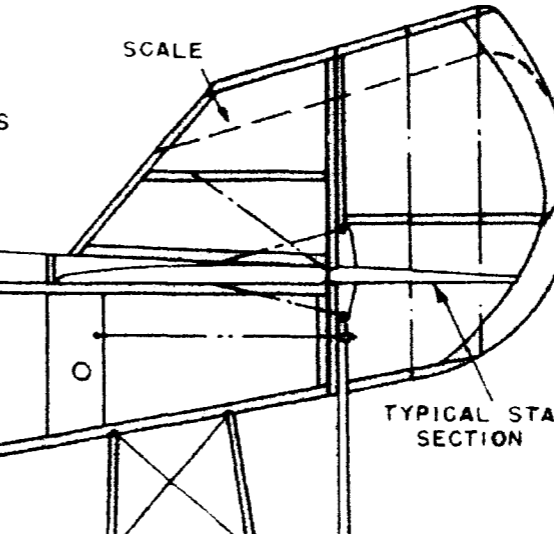

SPREADER

CROSSED WIRES BETWEEN REAR STRUTS

SPREADER

DRAWN ESPECIALLY FOR JOHN POND

PLANE IS ALL SILVER

BLACKBURN BABY

by DAVE STOTT

TYPICAL STAB SECTION

TAIL FLOAT

BOTTOM WING DIHEDRAL BREAK

TOP WING DIHEDRAL BREAK

CENTER RIB TOP WING

STRUT LOCATION

BOTTOM WING