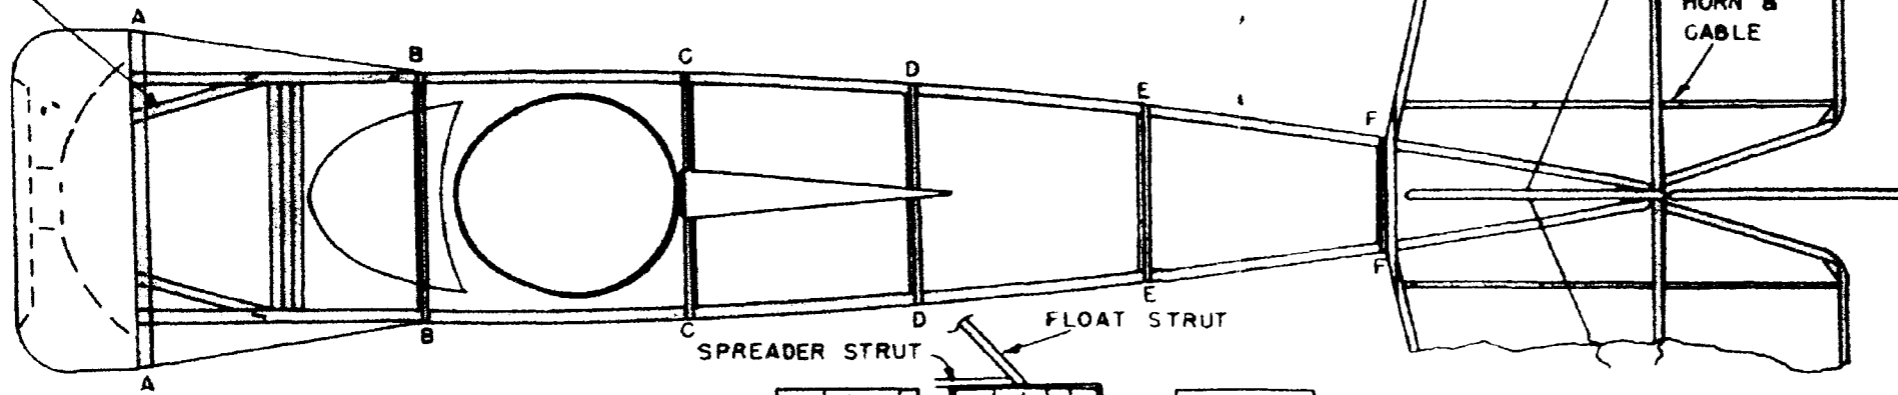

F1 CANTS FORWARD

TYPICAL RIB

AILERON TIE CABLE

FLOAT BULKHEADS

SCALE

DUMMY ACCESS PANELS

DUMMY CYLINDERS

CROSSED WIRES

SPREADER

CROSSED WIRES BETWEEN REAR STRUTS

SPREADER

DRAWN ESPECIALLY FOR JOHN POND

PLANE IS ALL SILVER

BLACKBURN BABY

by DAVE STOTT

TYPICAL STAB SECTION

TAIL FLOAT

BOTTOM WING DIHEDRAL BREAK

TOP WING DIHEDRAL BREAK

CENTER RIB TOP WING

STRUT LOCATION

BOTTOM WING