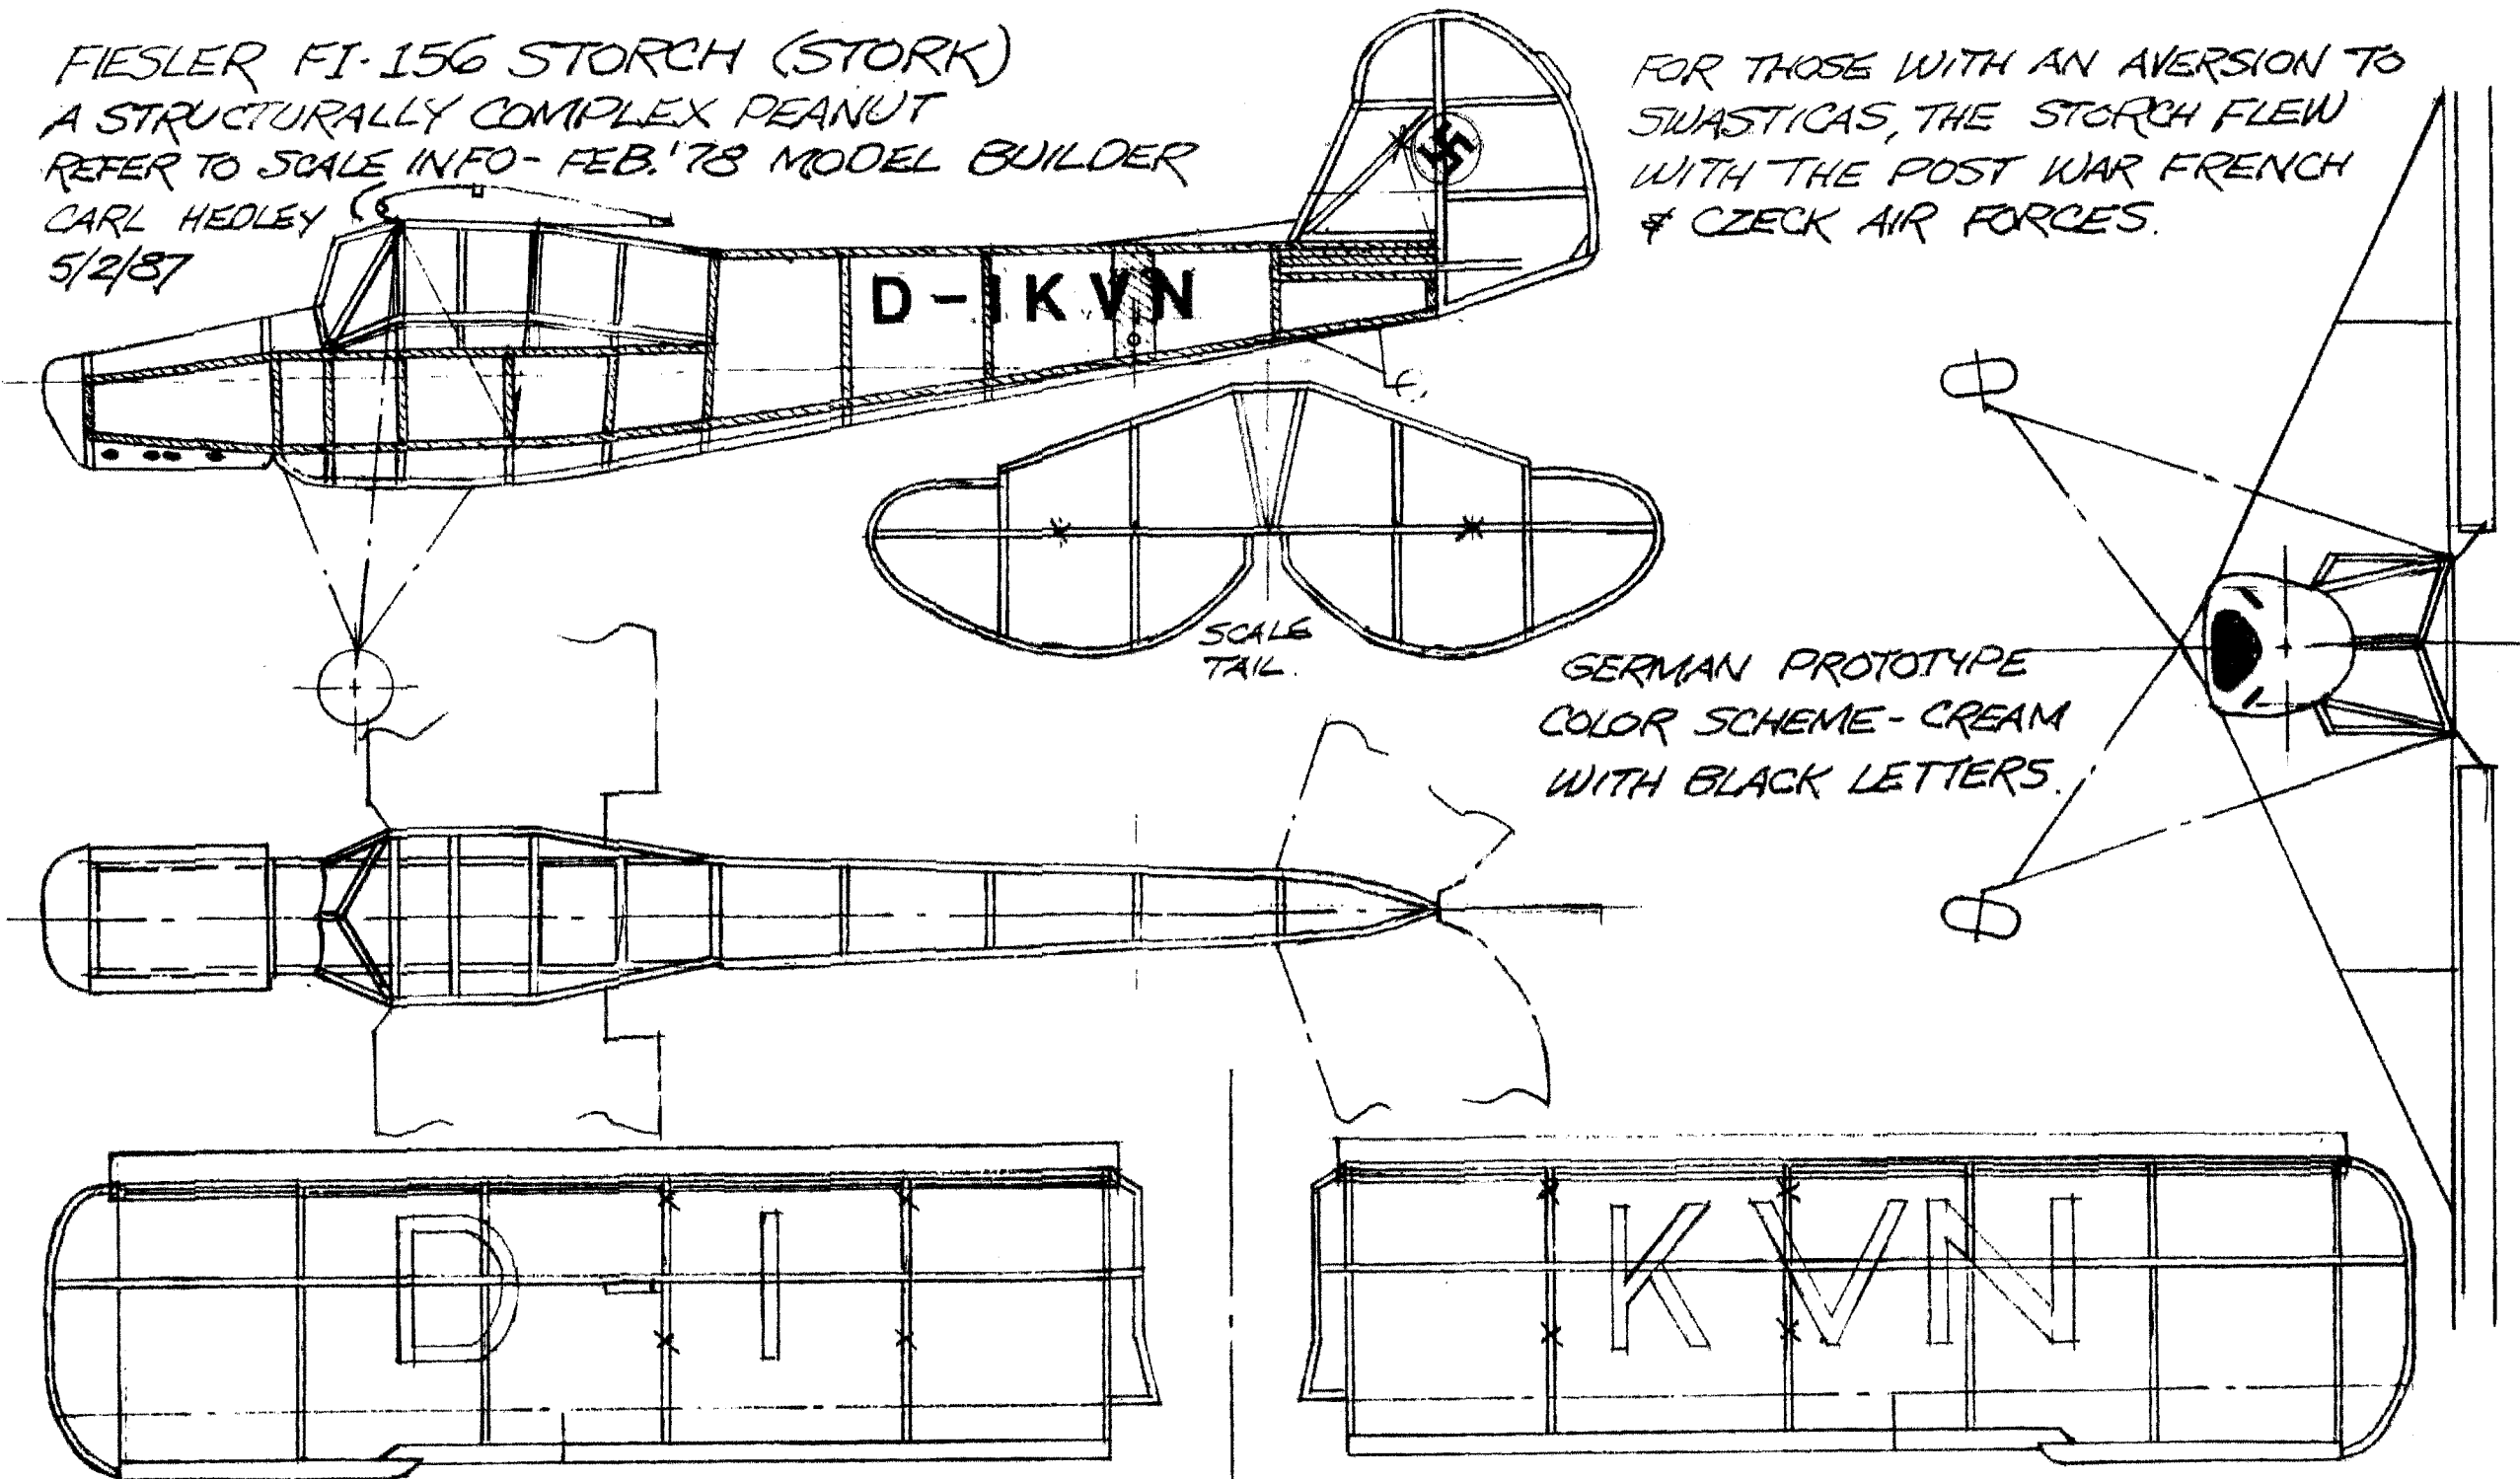

FIESLER FI-156 STORCH (STORK)
A STRUCTURALLY COMPLEX PEANUT
REFER TO SCALE INFO - FEB. '78 MODEL BUILDER
CARL HEDLEY
5/2/87

FOR THOSE WITH AN AVERSION TO
SWASTICAS, THE STORCH FLEW
WITH THE POST WAR FRENCH
& CZECH AIR FORCES.

GERMAN PROTOTYPE
COLOR SCHEME - CREAM
WITH BLACK LETTERS.