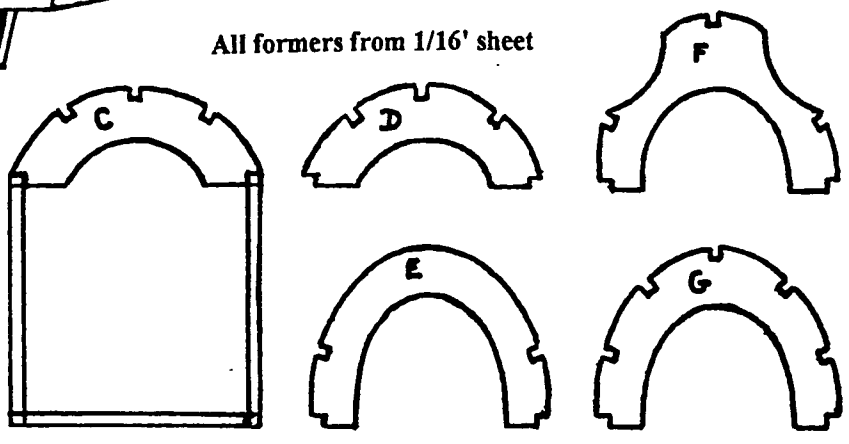

# A BAY STATE SQUADRON PLAN

Longerons, uprights, and crosspieces  $1/16''$  sq.

All formers from  $1/16''$  sheet

W1 wing ribs from  $1/16''$  sheet

Bottom longerons, crosspieces, and stringers omitted from top view for clarity

Model all balsa except as noted.

W2 - W5 wing ribs from  $1/32''$  sheet

**RUSSIAN LaGG-3 FIGHTER**  
 DESIGNED BY MAJ. ED HEYN USAF (RET)  
 Traced & Inked by Mike Nassise 8/96