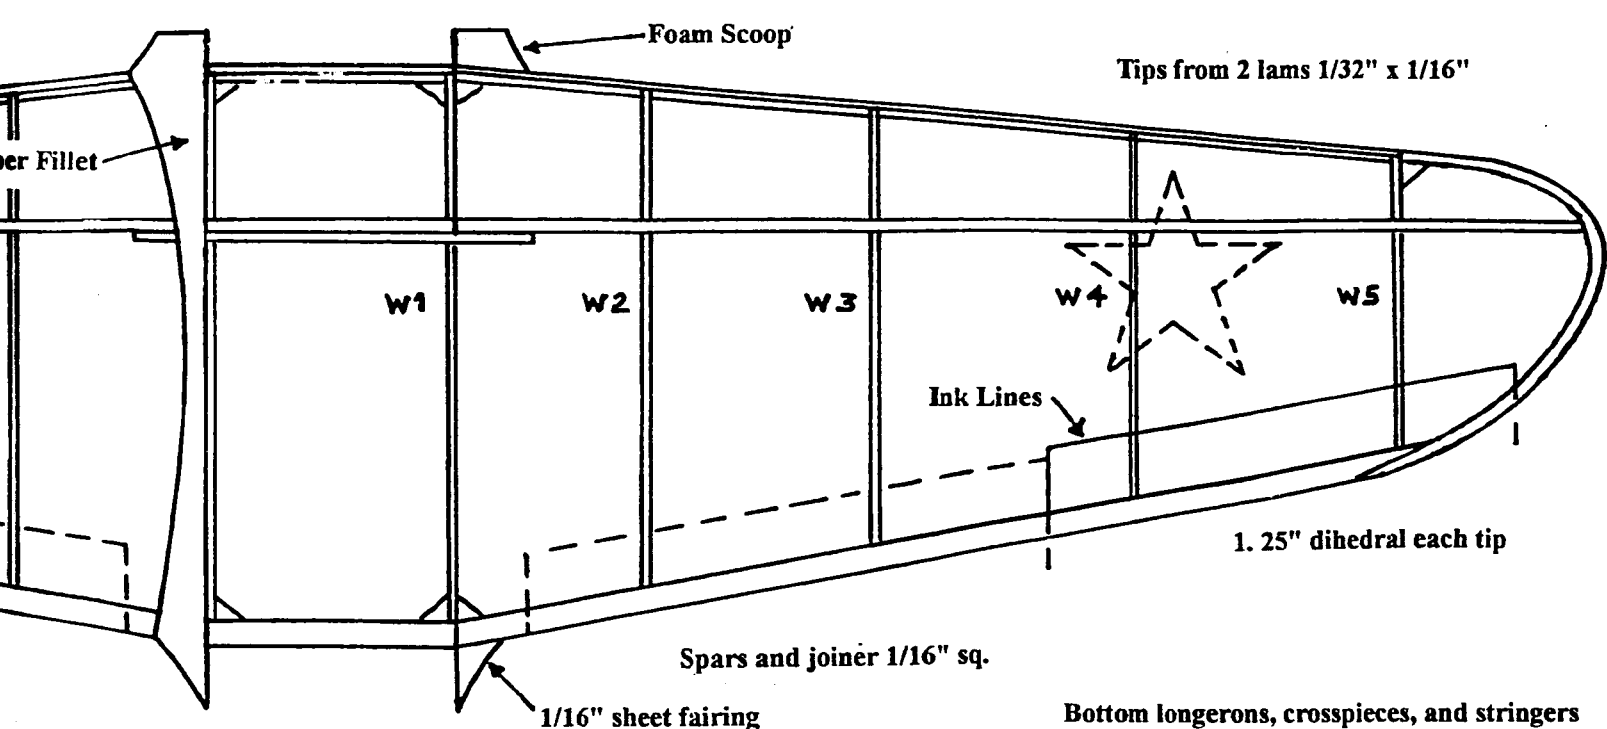

# A BAY STATE SQUADRON PLAN

Longerons, uprights, and crosspieces  $1/16''$  sq.

All formers from  $1/16''$  sheet

W1 wing ribs from  $1/16''$  sheet

Bottom longerons, crosspieces, and stringers omitted from top view for clarity

Model all balsa except as noted.

W2 - W5 wing ribs from  $1/32''$  sheet

**RUSSIAN LaGG-3 FIGHTER**  
 DESIGNED BY MAJ. ED HEYN USAF (RET)  
 Traced & Inked by Mike Nassise 8/96