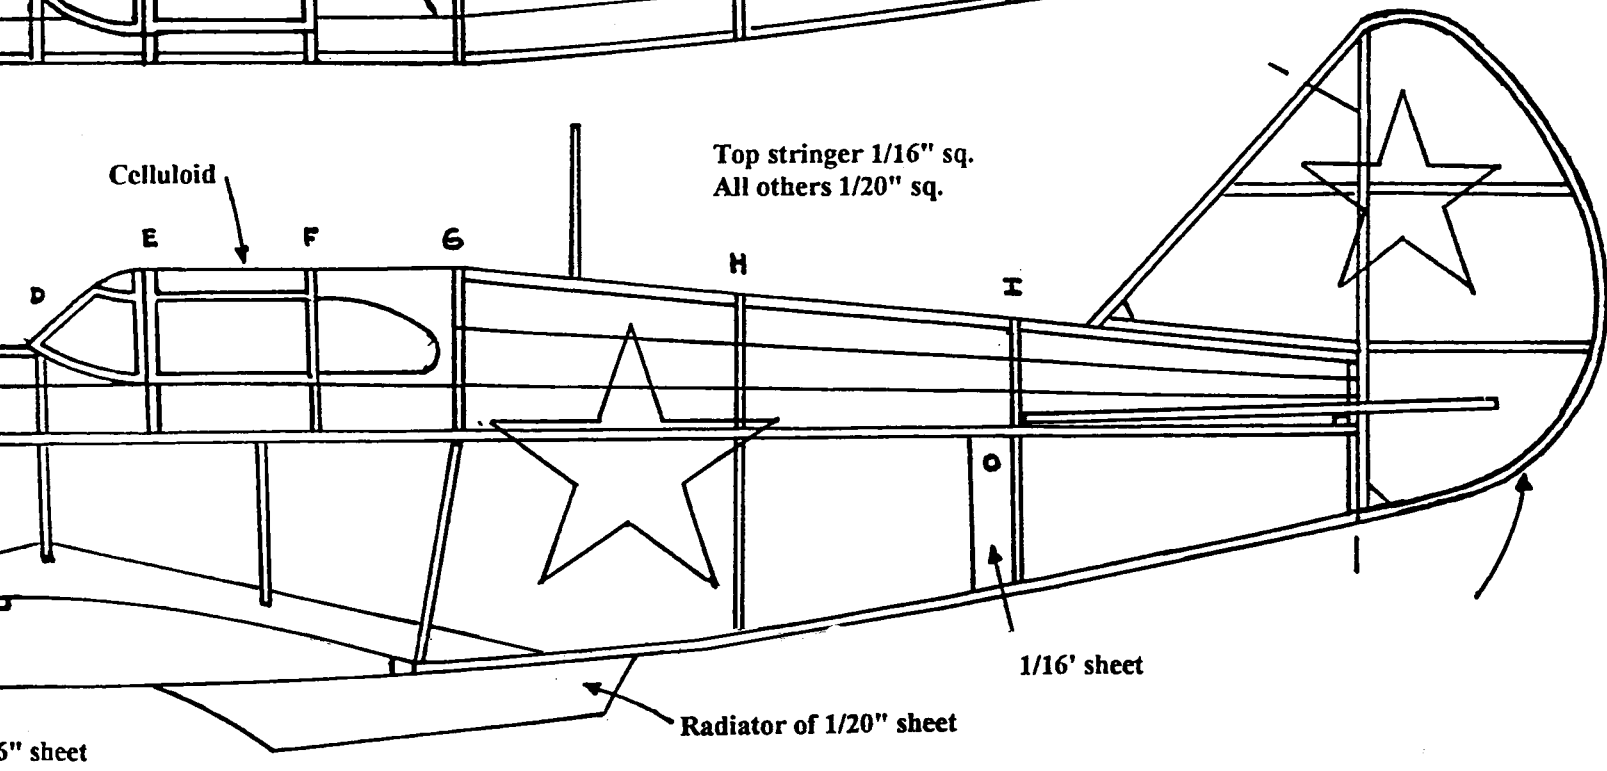

# A BAY STATE SQUADRON PLAN

Longerons, uprights, and crosspieces  $1/16''$  sq.

All formers from  $1/16''$  sheet

W1 wing ribs from  $1/16''$  sheet

Bottom longerons, crosspieces, and stringers omitted from top view for clarity

Model all balsa except as noted.

W2 - W5 wing ribs from  $1/32''$  sheet

**RUSSIAN LaGG-3 FIGHTER**  
 DESIGNED BY MAJ. ED HEYN USAF (RET)  
 Traced & Inked by Mike Nassise 8/96