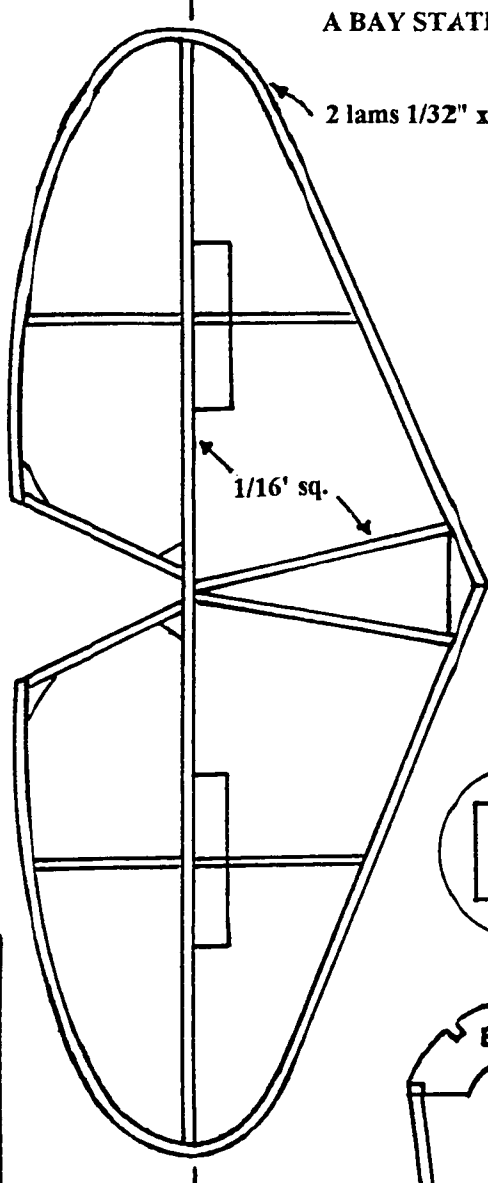

# A BAY STATE SQUADRON PLAN

Longerons, uprights, and crosspieces  $1/16''$  sq.

All formers from  $1/16''$  sheet

W1 wing ribs from  $1/16''$  sheet

Bottom longerons, crosspieces, and stringers omitted from top view for clarity

Model all balsa except as noted.

W2 - W5 wing ribs from  $1/32''$  sheet

**RUSSIAN LaGG-3 FIGHTER**  
 DESIGNED BY MAJ. ED HEYN USAF (RET)  
 Traced & Inked by Mike Nassise 8/96