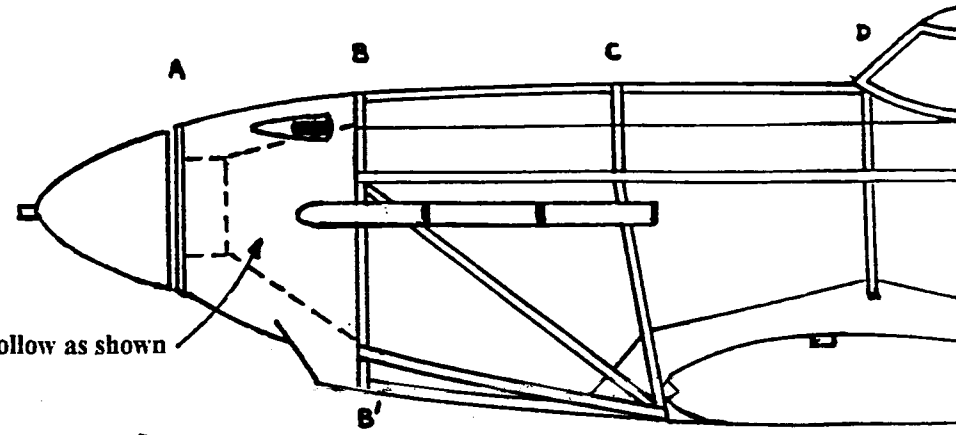

# A BAY STATE SQUADRON PLAN

Longerons, uprights, and crosspieces  $1/16''$  sq.

All formers from  $1/16''$  sheet

W1 wing ribs from  $1/16''$  sheet

Bottom longerons, crosspieces, and stringers omitted from top view for clarity

Model all balsa except as noted.

W2 - W5 wing ribs from  $1/32''$  sheet

**RUSSIAN LaGG-3 FIGHTER**  
 DESIGNED BY MAJ. ED HEYN USAF (RET)  
 Traced & Inked by Mike Nassise 8/96