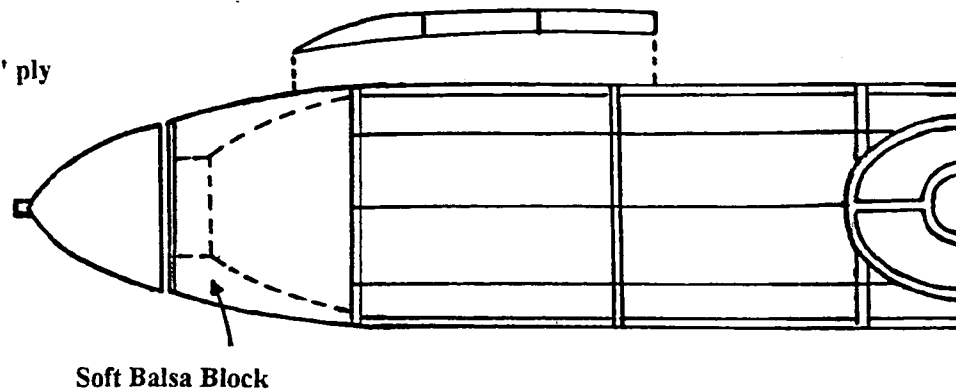

# A BAY STATE SQUADRON PLAN

Longerons, uprights, and crosspieces  $1/16''$  sq.

All formers from  $1/16''$  sheet

W1 wing ribs from  $1/16''$  sheet

Bottom longerons, crosspieces, and stringers omitted from top view for clarity

Model all balsa except as noted.

W2 - W5 wing ribs from  $1/32''$  sheet

**RUSSIAN LaGG-3 FIGHTER**  
 DESIGNED BY MAJ. ED HEYN USAF (RET)  
 Traced & Inked by Mike Nassise 8/96