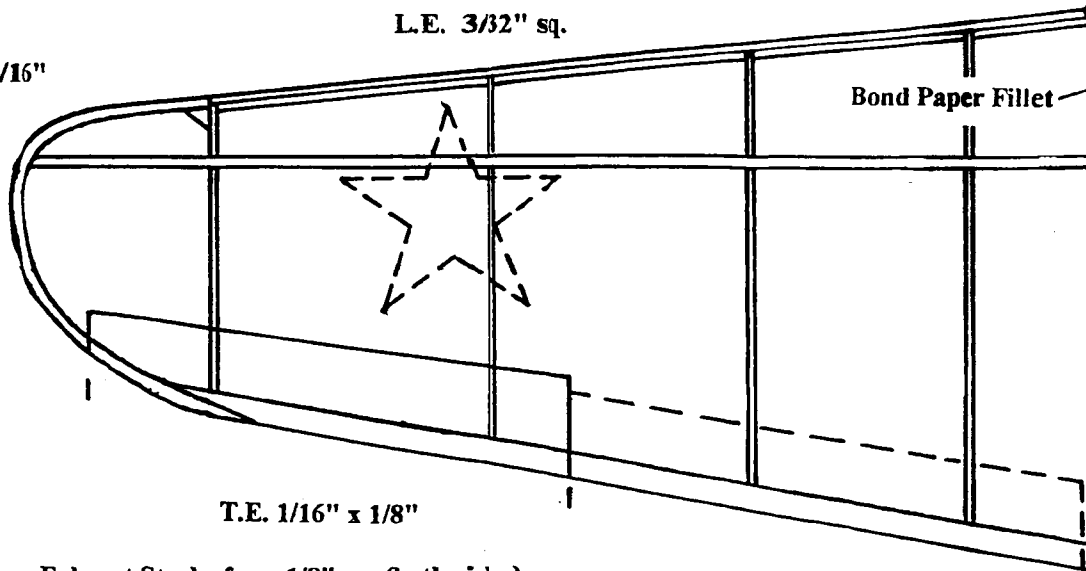

# A BAY STATE SQUADRON PLAN

Longerons, uprights, and crosspieces  $1/16''$  sq.

All formers from  $1/16''$  sheet

W1 wing ribs from  $1/16''$  sheet

Bottom longerons, crosspieces, and stringers omitted from top view for clarity

Model all balsa except as noted.

W2 - W5 wing ribs from  $1/32''$  sheet

**RUSSIAN LaGG-3 FIGHTER**  
 DESIGNED BY MAJ. ED HEYN USAF (RET)  
 Traced & Inked by Mike Nassise 8/96