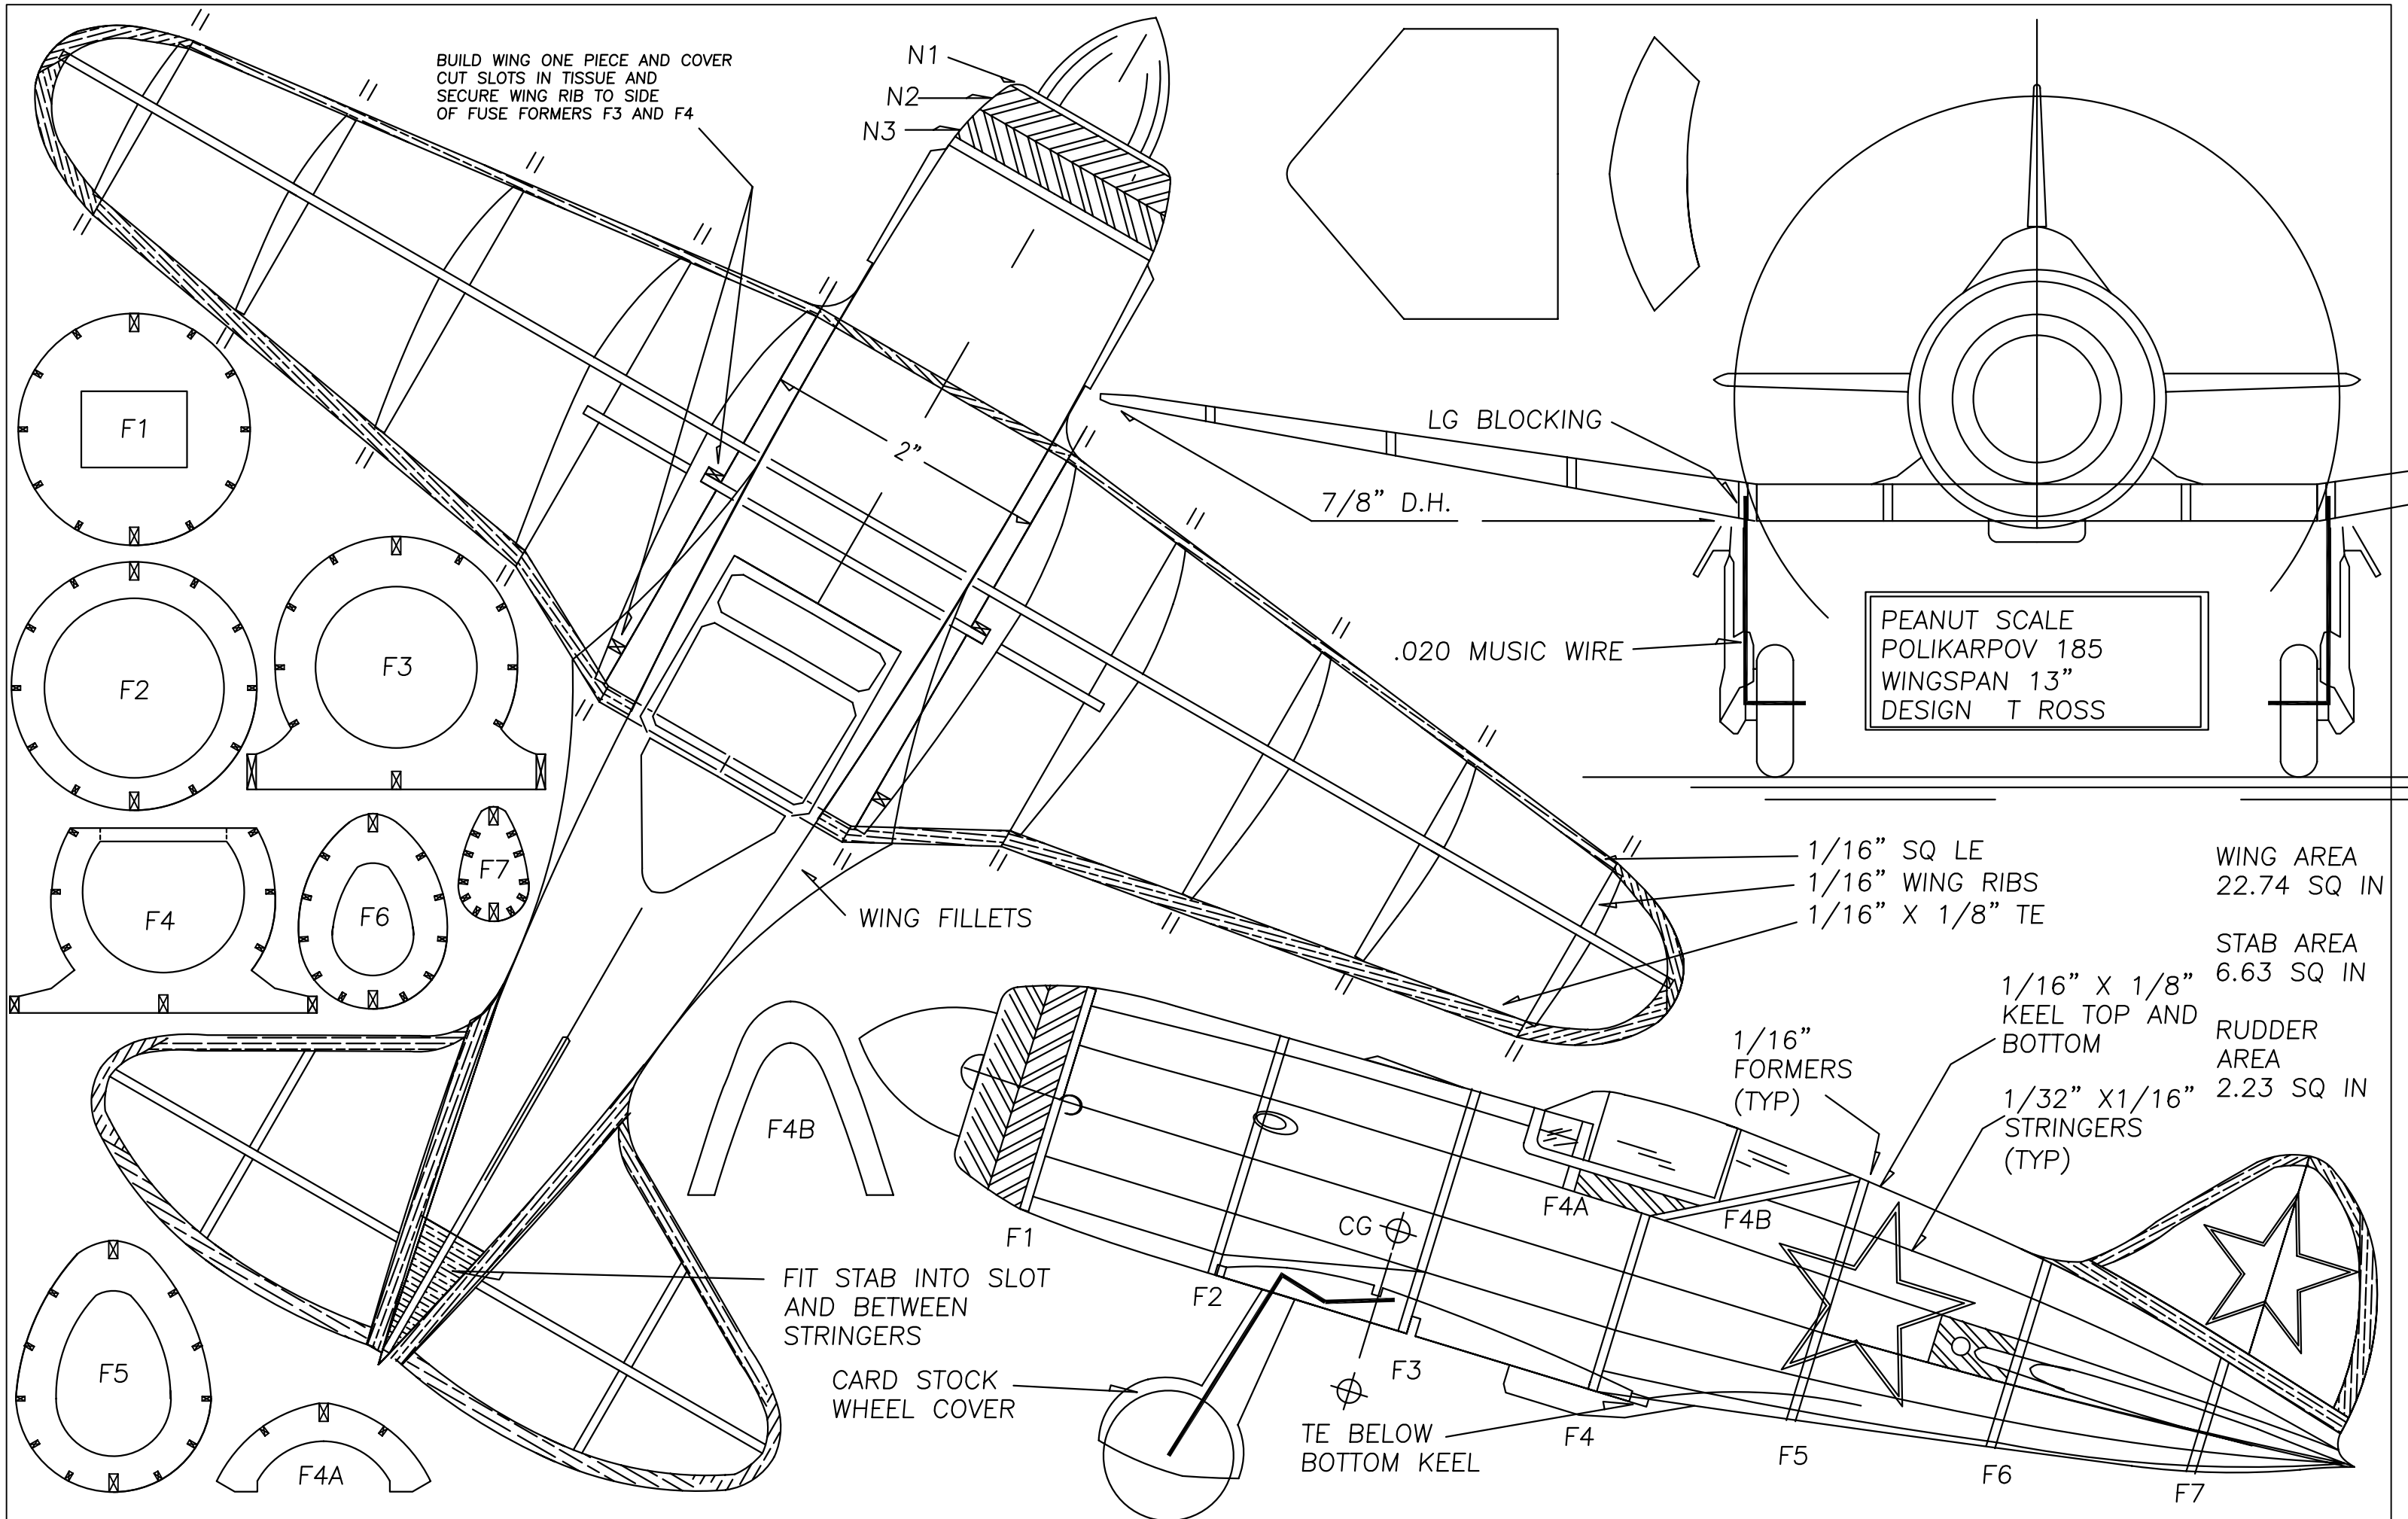

BUILD WING ONE PIECE AND COVER  
 CUT SLOTS IN TISSUE AND  
 SECURE WING RIB TO SIDE  
 OF FUSE FORMERS F3 AND F4

PEANUT SCALE  
 POLIKARPOV 185  
 WINGSPAN 13"  
 DESIGN T ROSS

WING AREA  
 22.74 SQ IN

STAB AREA  
 6.63 SQ IN

RUDDER  
 AREA  
 2.23 SQ IN

LG BLOCKING

7/8" D.H.

.020 MUSIC WIRE

1/16" SQ LE  
 1/16" WING RIBS  
 1/16" X 1/8" TE

1/16" FORMERS  
 (TYP)

1/16" X 1/8"  
 KEEL TOP AND  
 BOTTOM

1/32" X 1/16"  
 STRINGERS  
 (TYP)

WING FILLETS

FIT STAB INTO SLOT  
 AND BETWEEN  
 STRINGERS

CARD STOCK  
 WHEEL COVER

TE BELOW  
 BOTTOM KEEL

N1

N2

N3