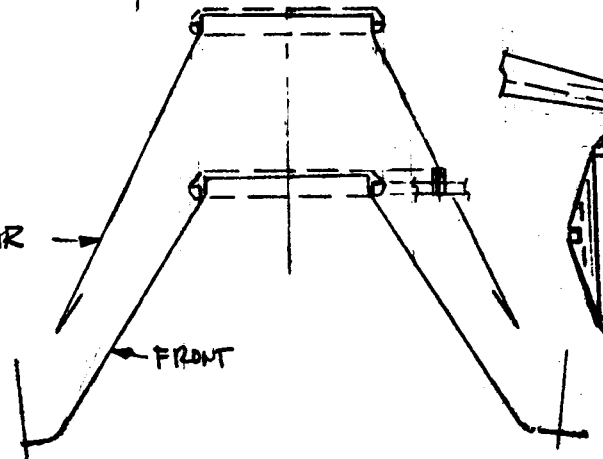

PEANUT SCALE  
TURKISH PZL P-24  
BY PEB BIRNING

COLOR SCHEME:  
ALL SILVER WITH  
BLACK LETTERING  
RED+WHITE TURKISH  
INSIGNIA  
REF. PROFILE

ROM &  
SOFT  
A +  
IFORM  
A 1/2  
E

RED

TYPICAL STRUT (WINGS)

REAR

SCALE

WING BUILDING BLOCK

BALSA CYLINDERS 7 REQ'D.  
F<sub>0</sub>F<sub>1</sub>