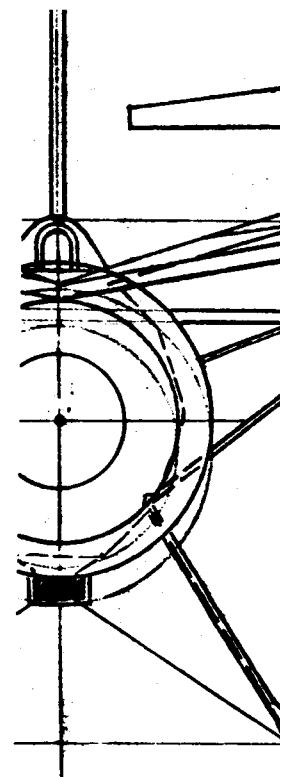

PEANUT SCALE  
TURKISH PZL P-24  
BY PEB BIRNING

COLOR SCHEME:  
ALL SILVER WITH  
BLACK LETTERING  
RED+WHITE TURKISH  
INSIGNIA  
REF. PROFILE

ROM &  
SOFT  
A +  
IFORM  
A 1/2  
E

RED

TYPICAL STRUT (WINGS)

REAR

SCALE

WING BUILDING BLOCK

BALSA CYLINDERS 7 REQ'D.  
F<sub>0</sub>F<sub>1</sub>