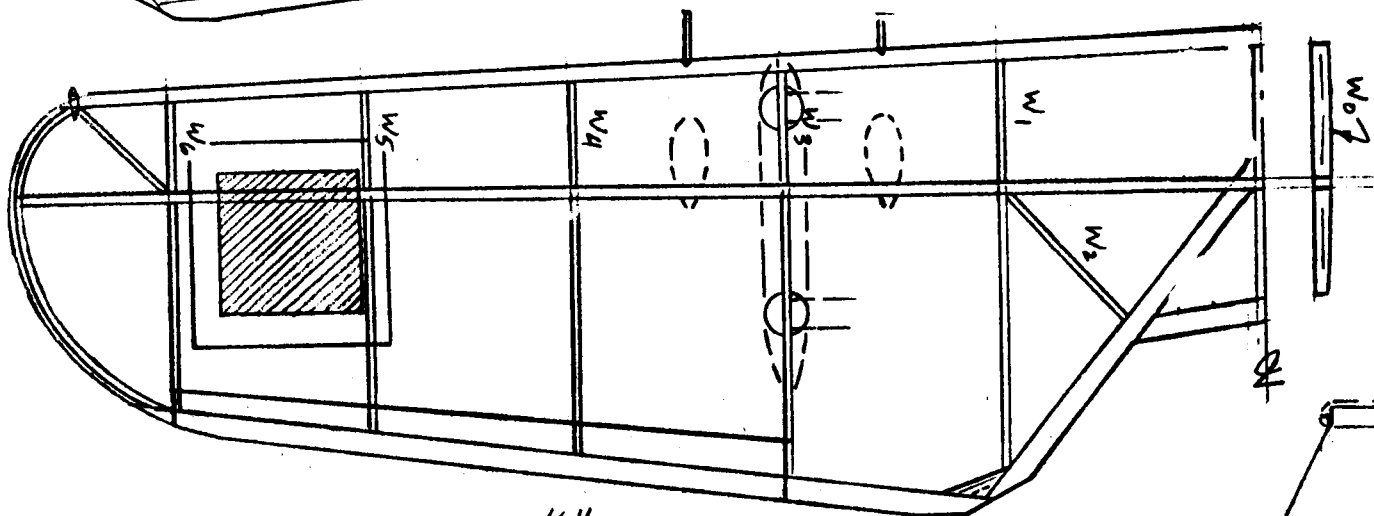

PEANUT SCALE  
TURKISH PZL P-24  
BY PEB BIRNING

COLOR SCHEME:  
ALL SILVER WITH  
BLACK LETTERING  
RED+WHITE TURKISH  
INSIGNIA  
REF. PROFILE

ROM &  
SOFT  
A +  
IFORM  
A 1/2  
E

RED

TYPICAL STRUT (WINGS)

REAR

SCALE

WING BUILDING BLOCK

BALSA CYLINDERS 7 REQ'D.  
F<sub>0</sub>F<sub>1</sub>