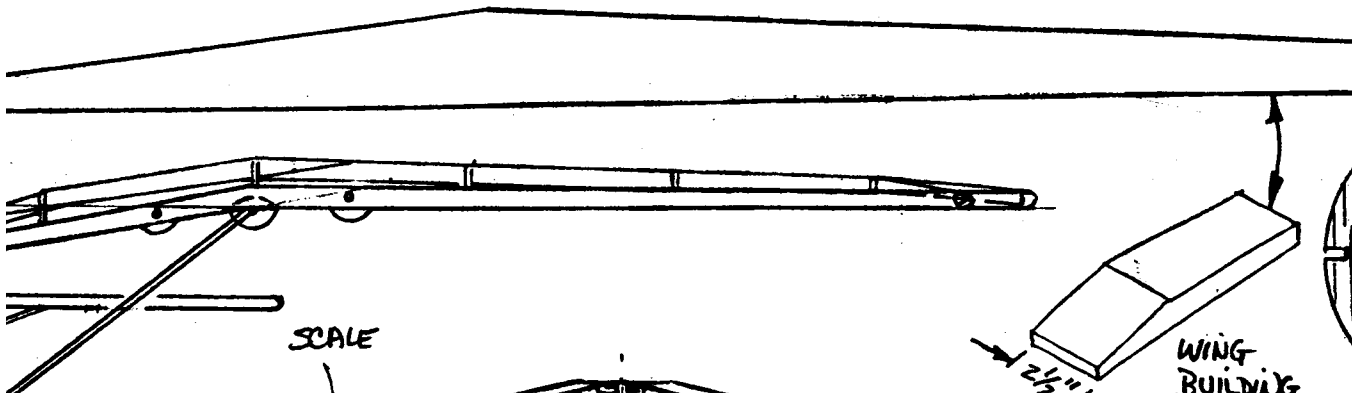

PEANUT SCALE  
TURKISH PZL P-24  
BY PEB BIRNING

COLOR SCHEME:  
ALL SILVER WITH  
BLACK LETTERING  
RED+WHITE TURKISH  
INSIGNIA  
REF. PROFILE

ROM &  
SOFT  
A +  
IFORM  
A 1/2  
E

RED

TYPICAL STRUT (WINGS)

REAR

SCALE

WING BUILDING BLOCK

BALSA CYLINDERS 7 REQ'D.  
F<sub>0</sub>F<sub>1</sub>