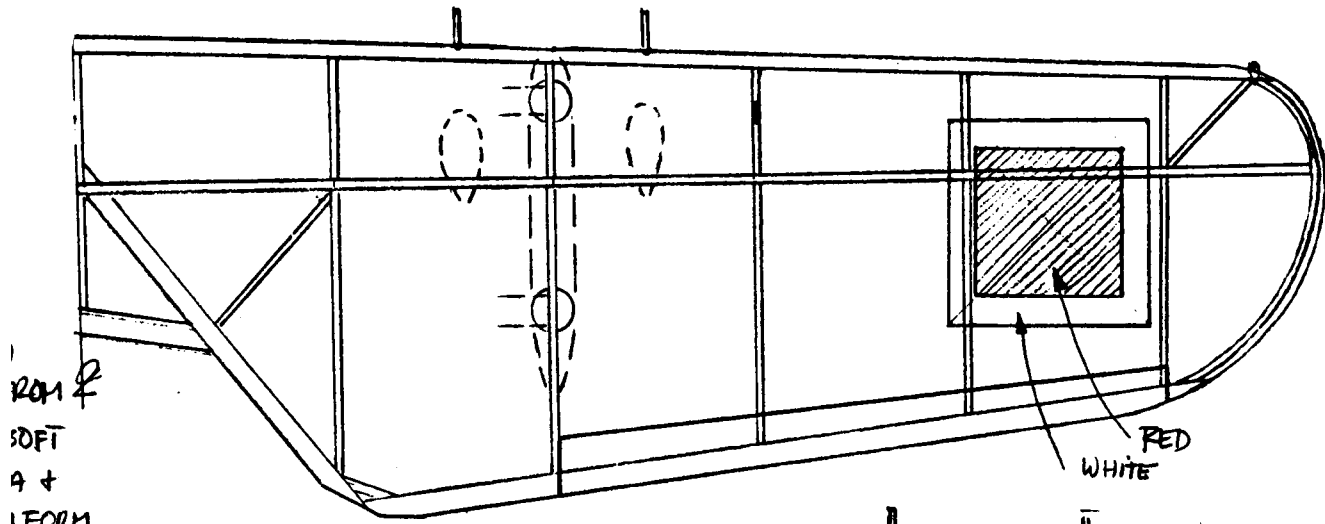

PEANUT SCALE  
TURKISH PZL P-24  
BY PEB BIRNING

COLOR SCHEME:  
ALL SILVER WITH  
BLACK LETTERING  
RED+WHITE TURKISH  
INSIGNIA  
REF. PROFILE

ROM &  
SOFT  
A +  
IFORM  
A 1/2  
E

RED

TYPICAL STRUT (WINGS)

REAR

SCALE

WING BUILDING BLOCK

BALSA CYLINDERS 7 REQ'D.  
F<sub>0</sub>F<sub>1</sub>