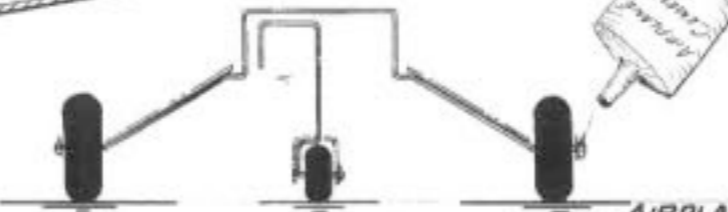

DIHEDRAL

ALL AIRPLANE STRUCTURE EXCEPT LANDING GEAR IS BUILT FROM BALSA STICKS
COVERING IS JAPANESE TISSUE

VERTICAL TAIL

HORIZONTAL TAIL

AIRPLANE SCALE (FEET)

"Quail"
 A BEGINNER'S SCALE MODEL
 BY *Kalt Mooney*