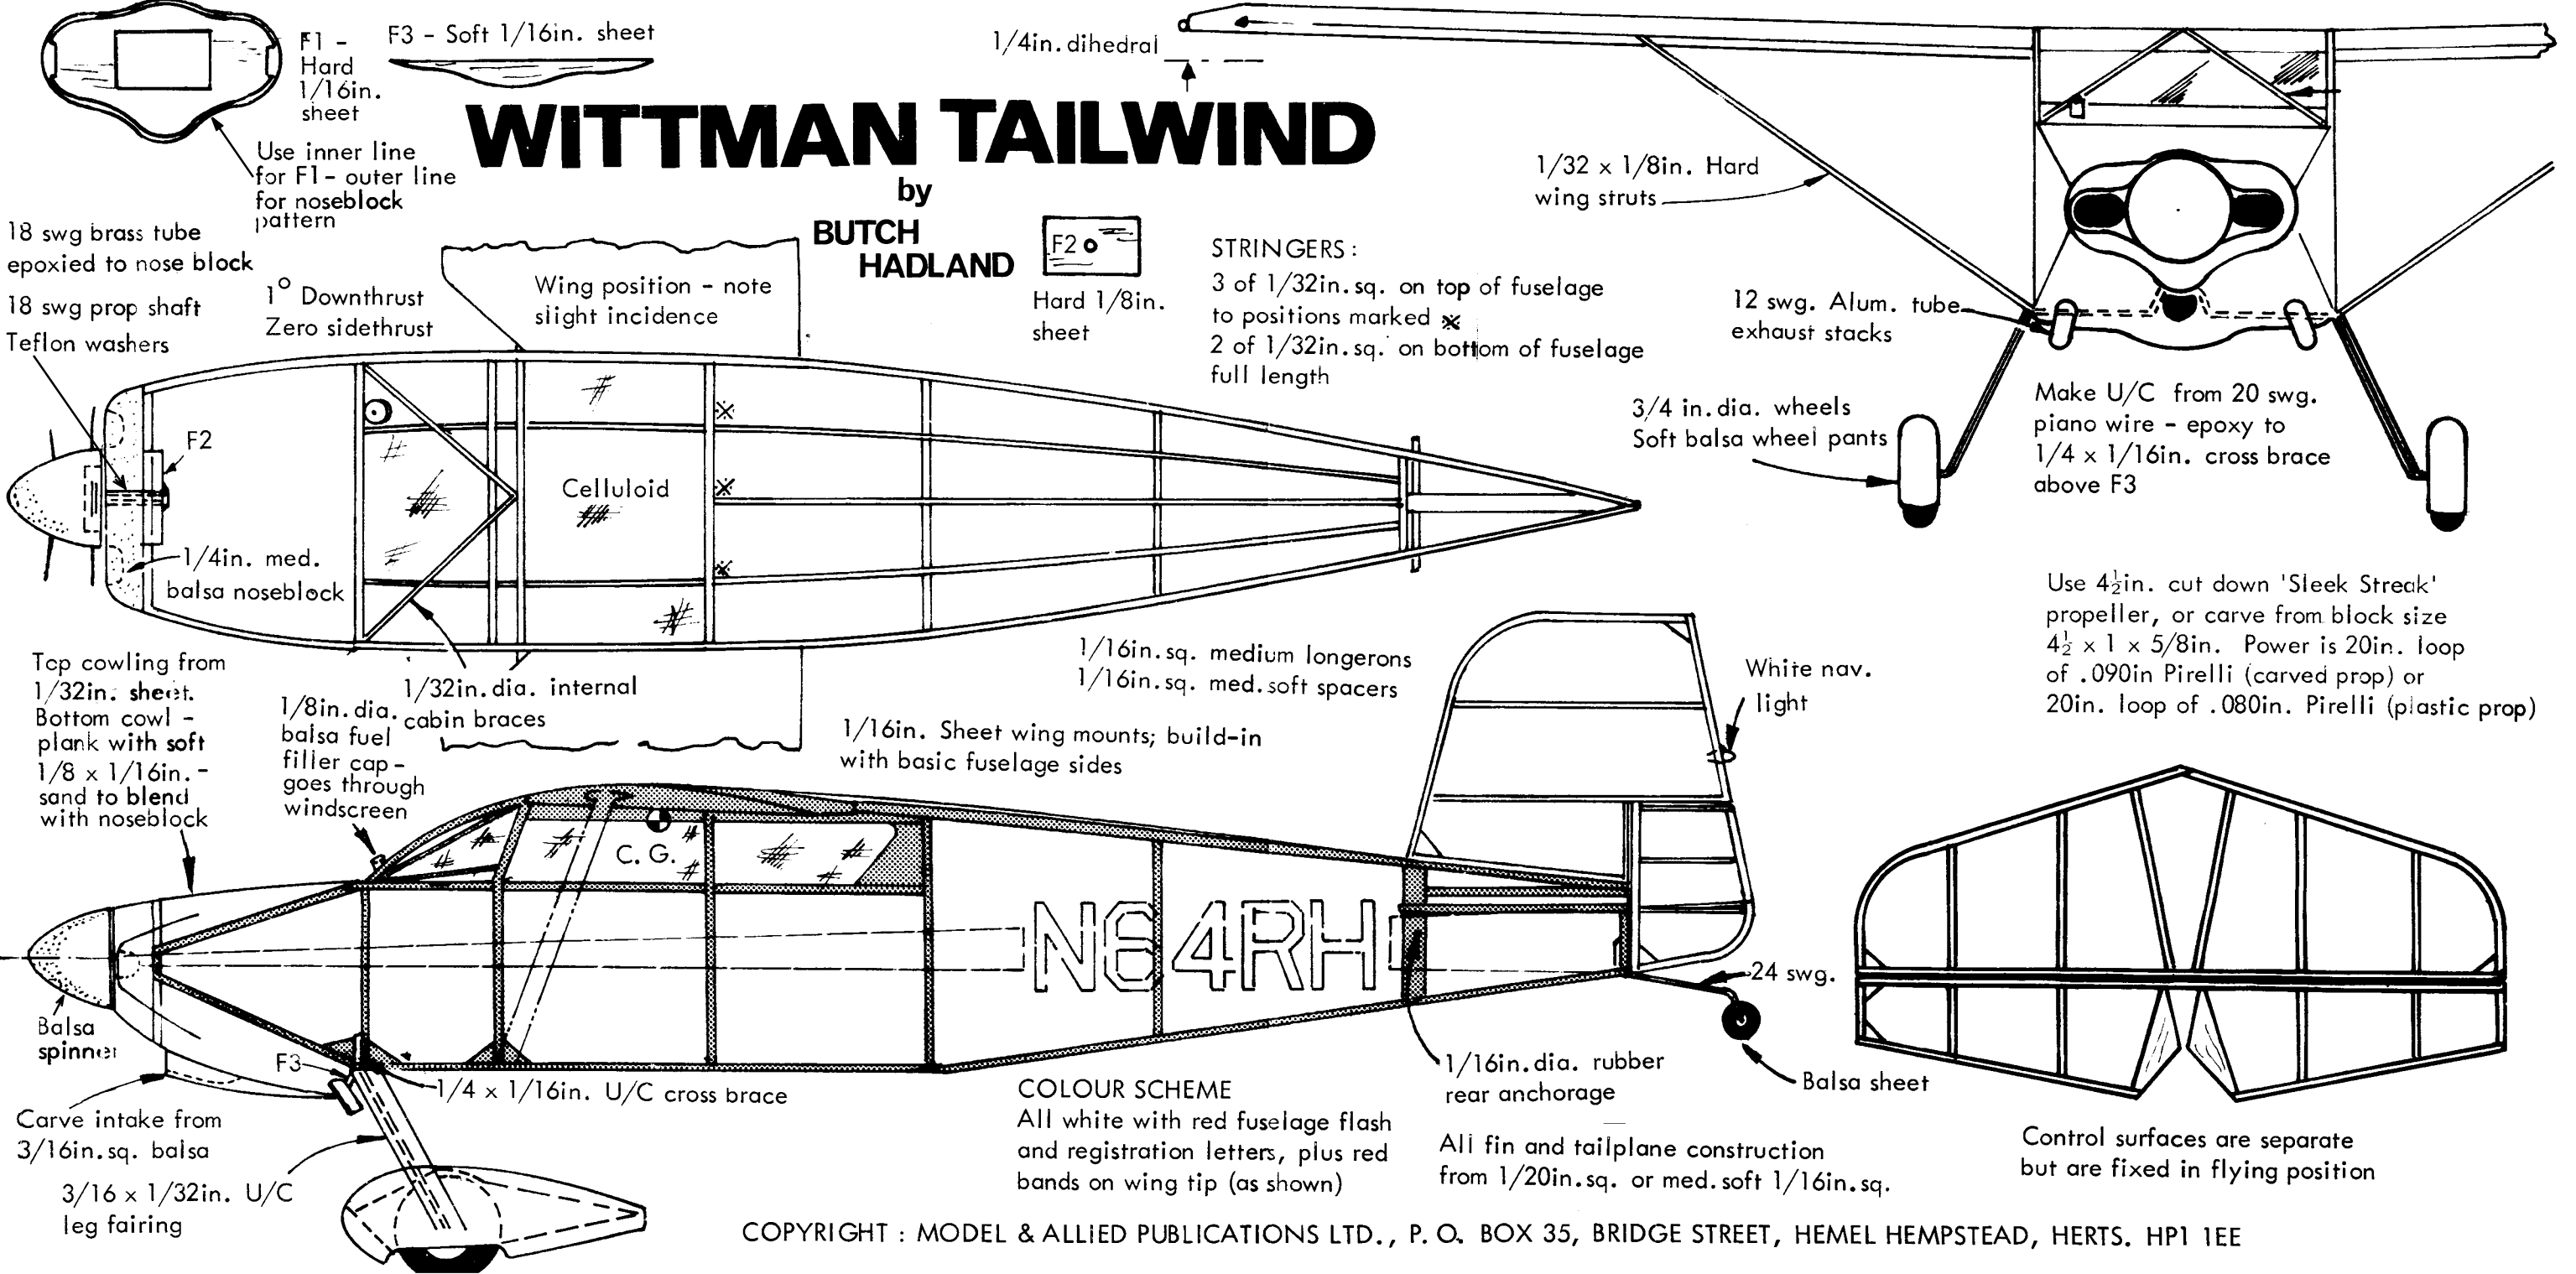

WITTMAN TAILWIND

by
BUTCH HADLAND

COLOUR SCHEME
All white with red fuselage flash and registration letters, plus red bands on wing tip (as shown)

All fin and tailplane construction from 1/20in. sq. or med. soft 1/16in. sq.