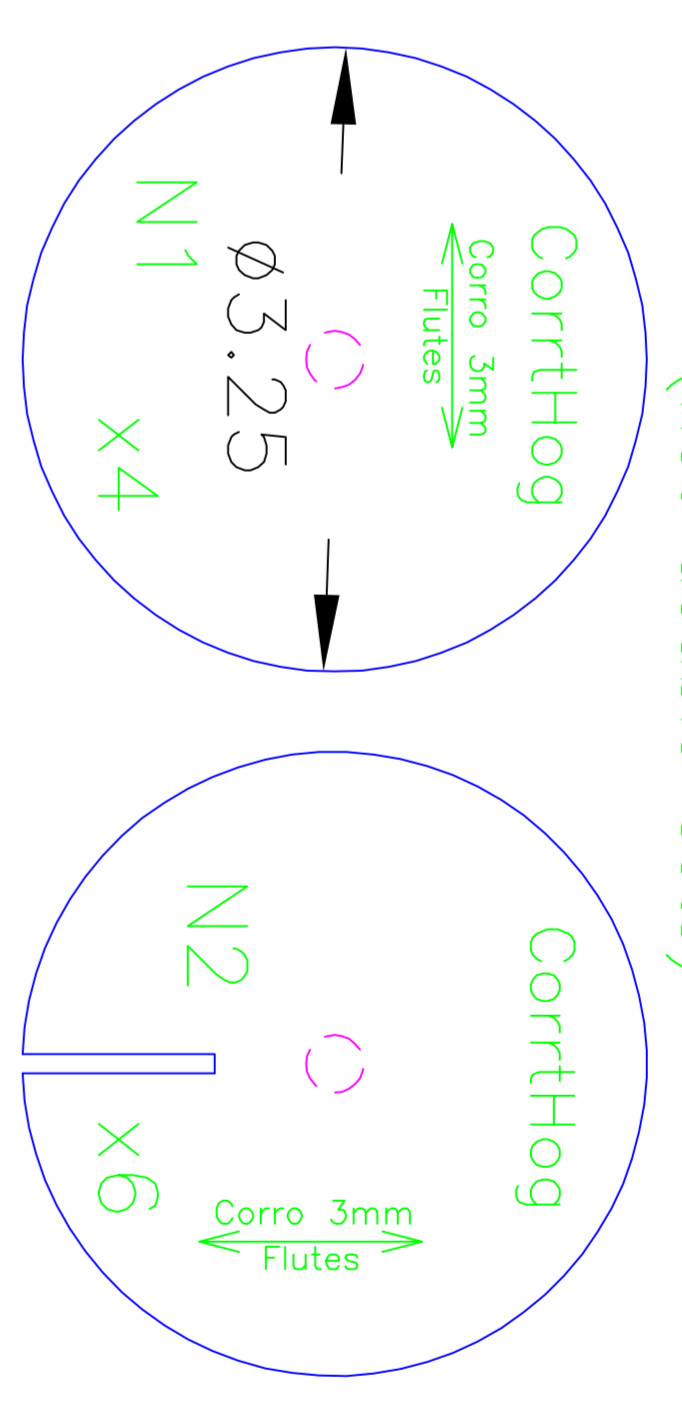

FILENAME: CorrtHog7.dwg

Sheet 1 of 2 (free plans)

58 inch wingspan

Designed by Jim Beagle

CorrtHog PSS Slope Plane

Make one set of Nacelle Formers from 3mm Correx (not double sets)

FILENAME: CorrtHog7.dwg

Sheet 2 of 2 (three plans)
58 inch wingspan
Designed by Jim Beagle
CorrtHog PSS Slope Plane