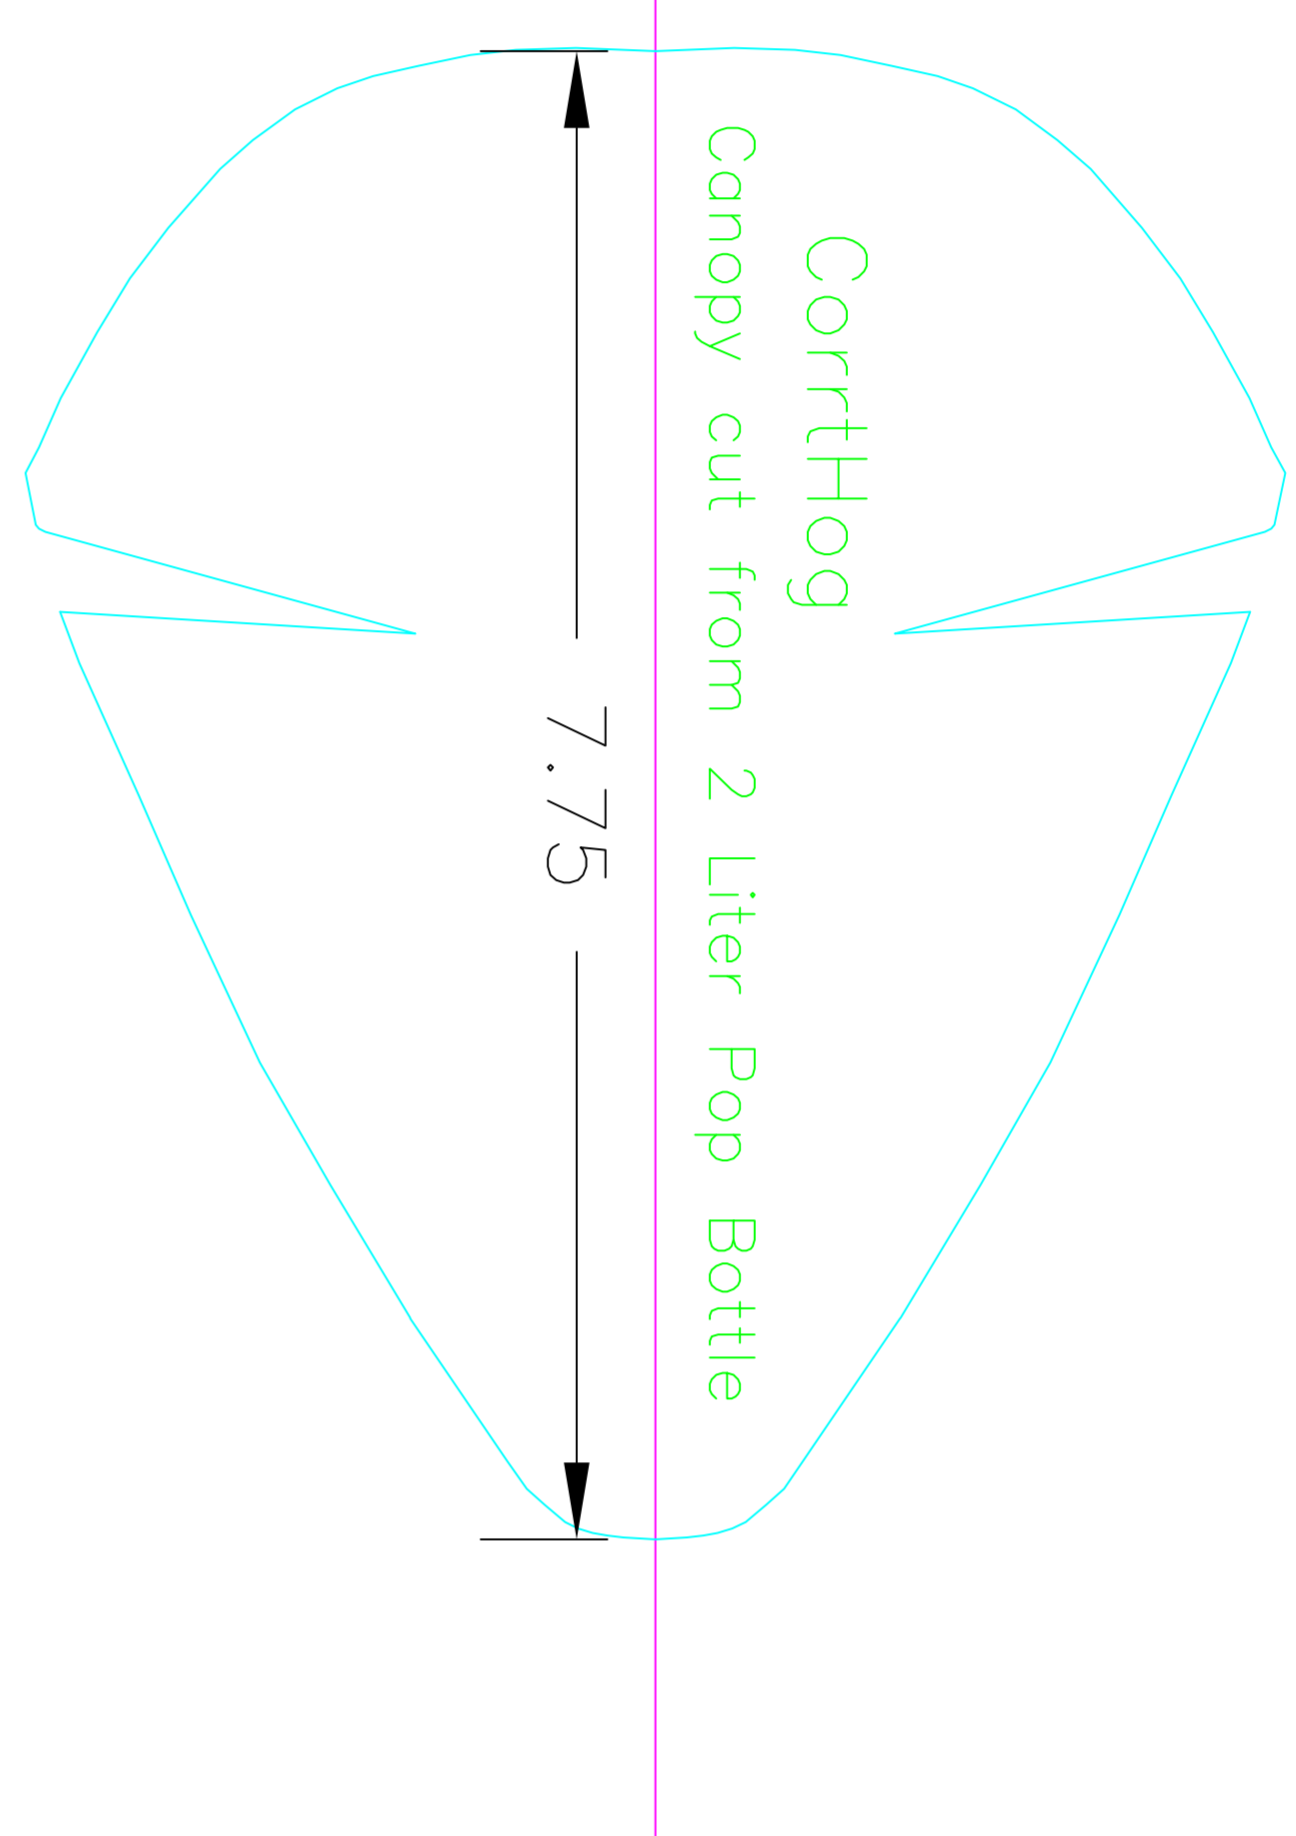

FILENAME: CorrtHog7.dwg

Sheet 1 of 2 (free plans)

58 inch wingspan

Designed by Jim Beagle

CorrtHog PSS Slope Plane

Make one set of Nacelle Formers from 3mm Correx (not double sets)

FILENAME: CorrtHog7.dwg

Sheet 2 of 2 (three plans)
58 inch wingspan
Designed by Jim Beagle
CorrtHog PSS Slope Plane