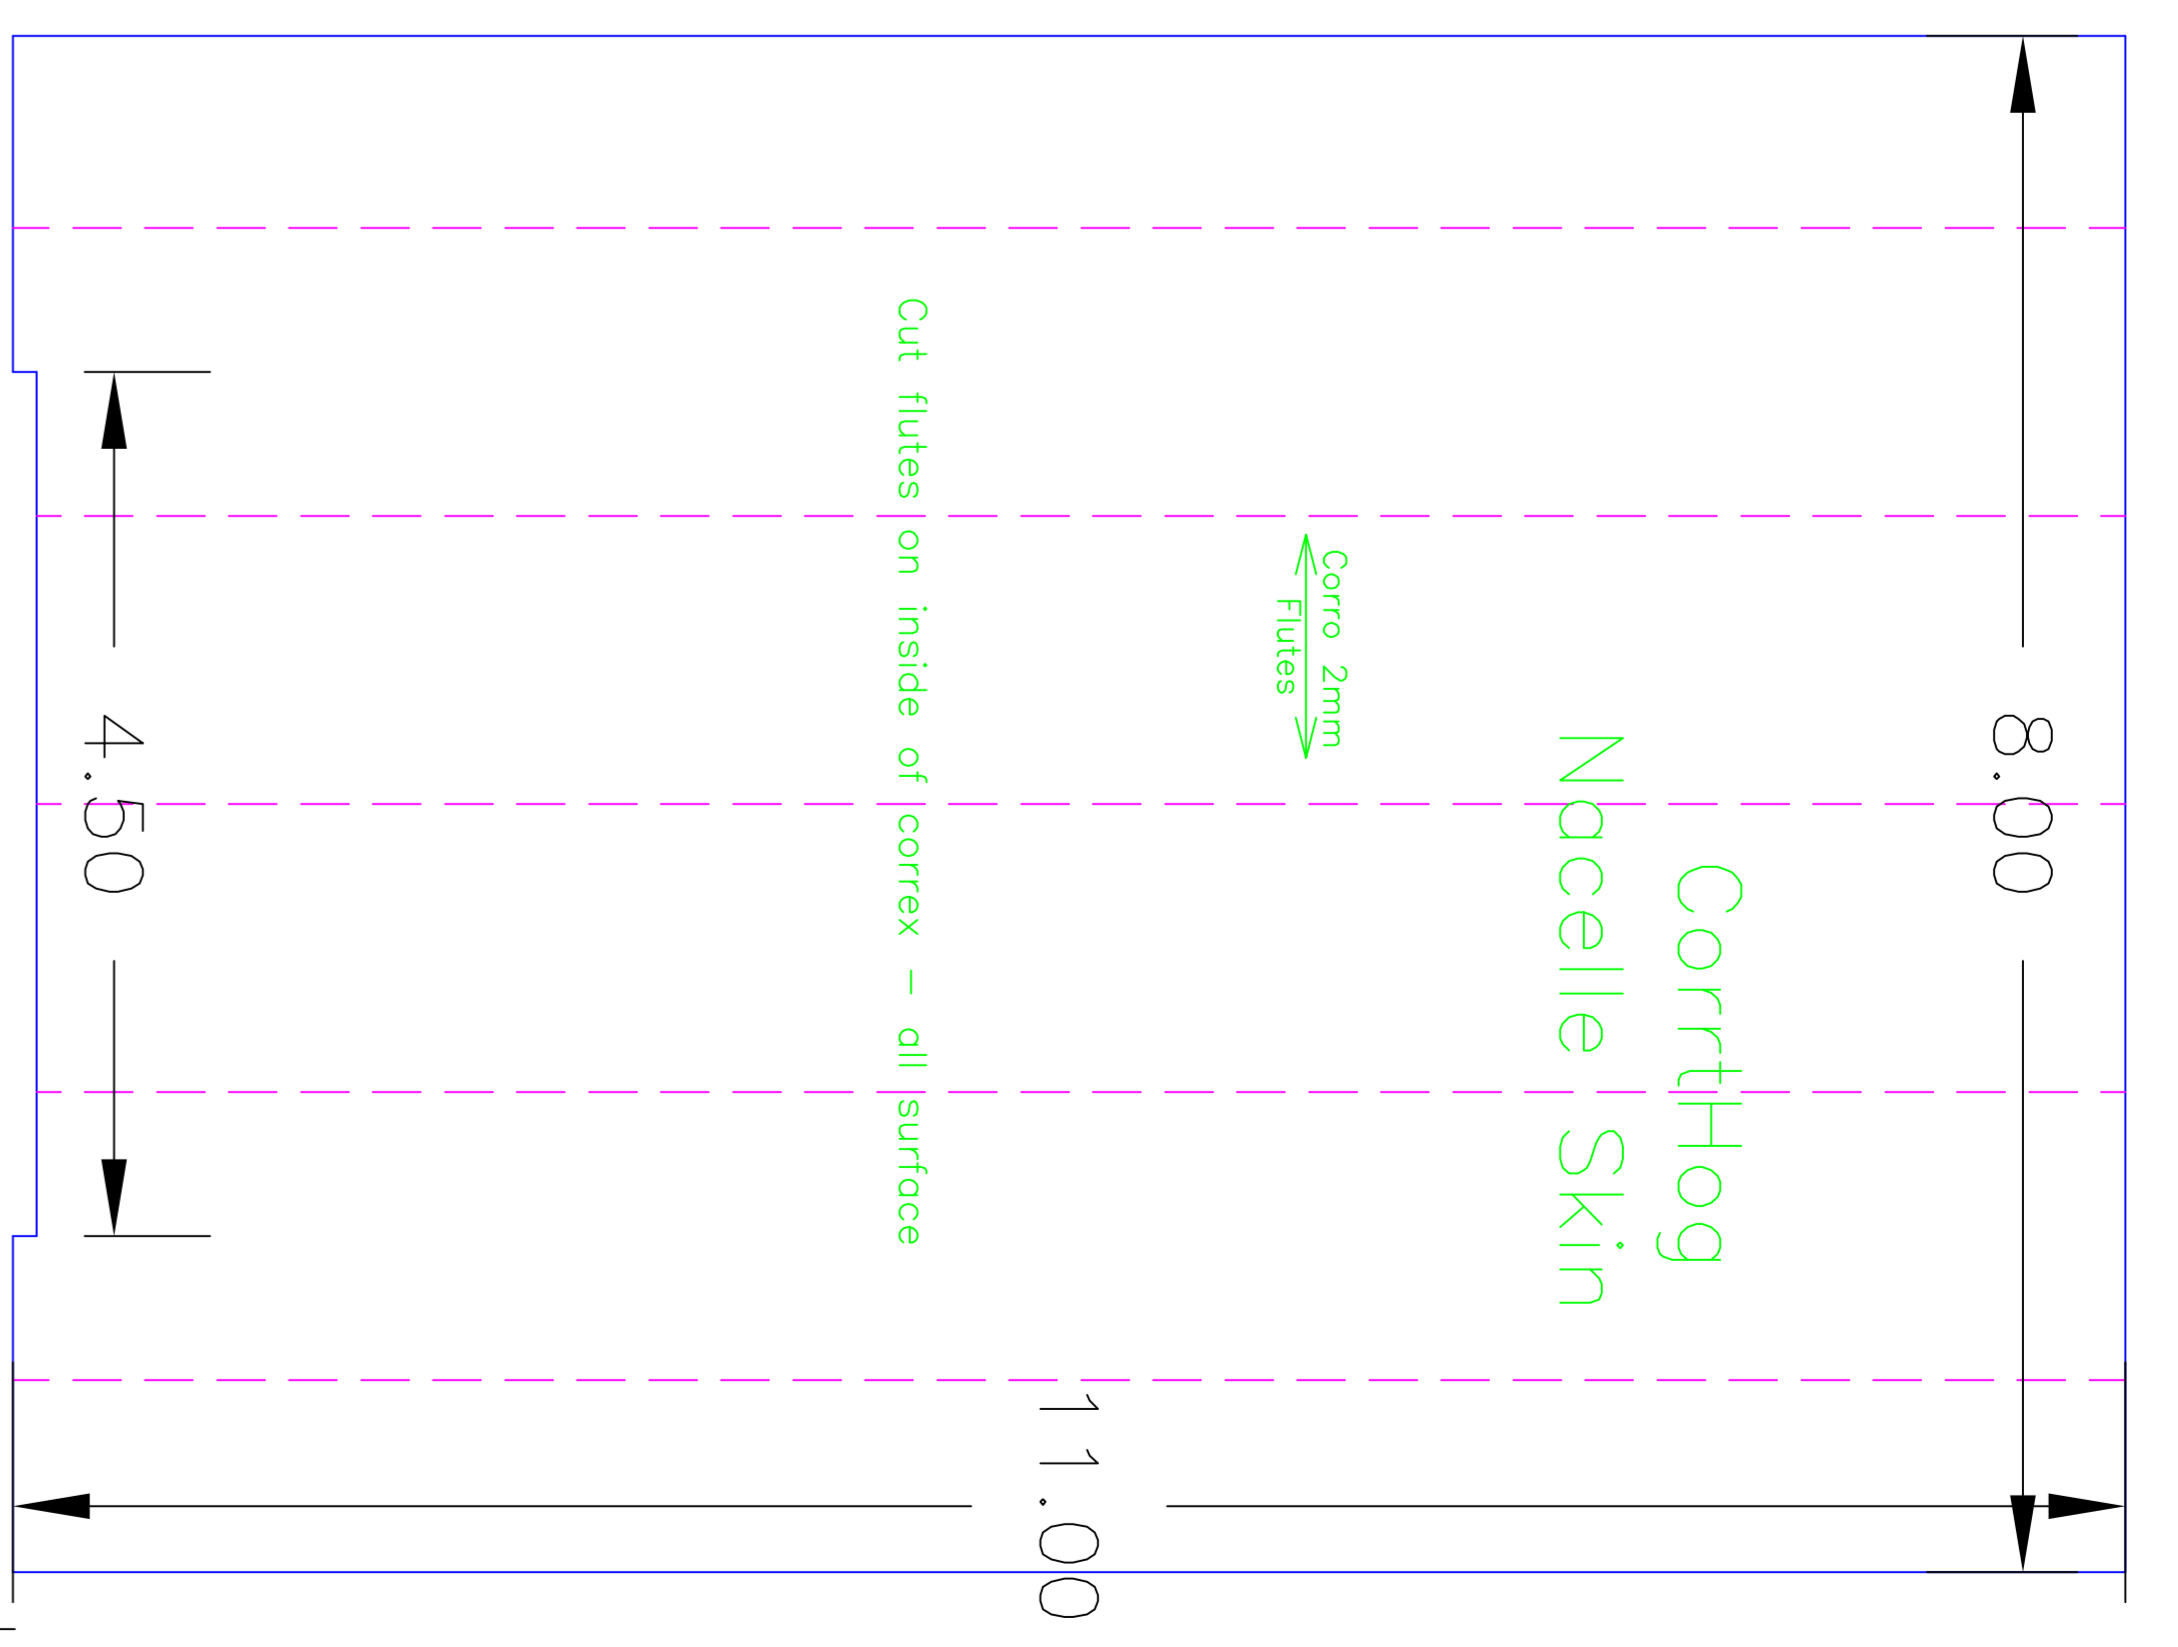

FILENAME: CorrtHog7.dwg

Sheet 1 of 2 (free plans)

58 inch wingspan

Designed by Jim Beagle

CorrtHog PSS Slope Plane

Make one set of Nacelle Formers from 3mm Correx (not double sets)

FILENAME: CorrtHog7.dwg

Sheet 2 of 2 (three plans)
58 inch wingspan
Designed by Jim Beagle
CorrtHog PSS Slope Plane