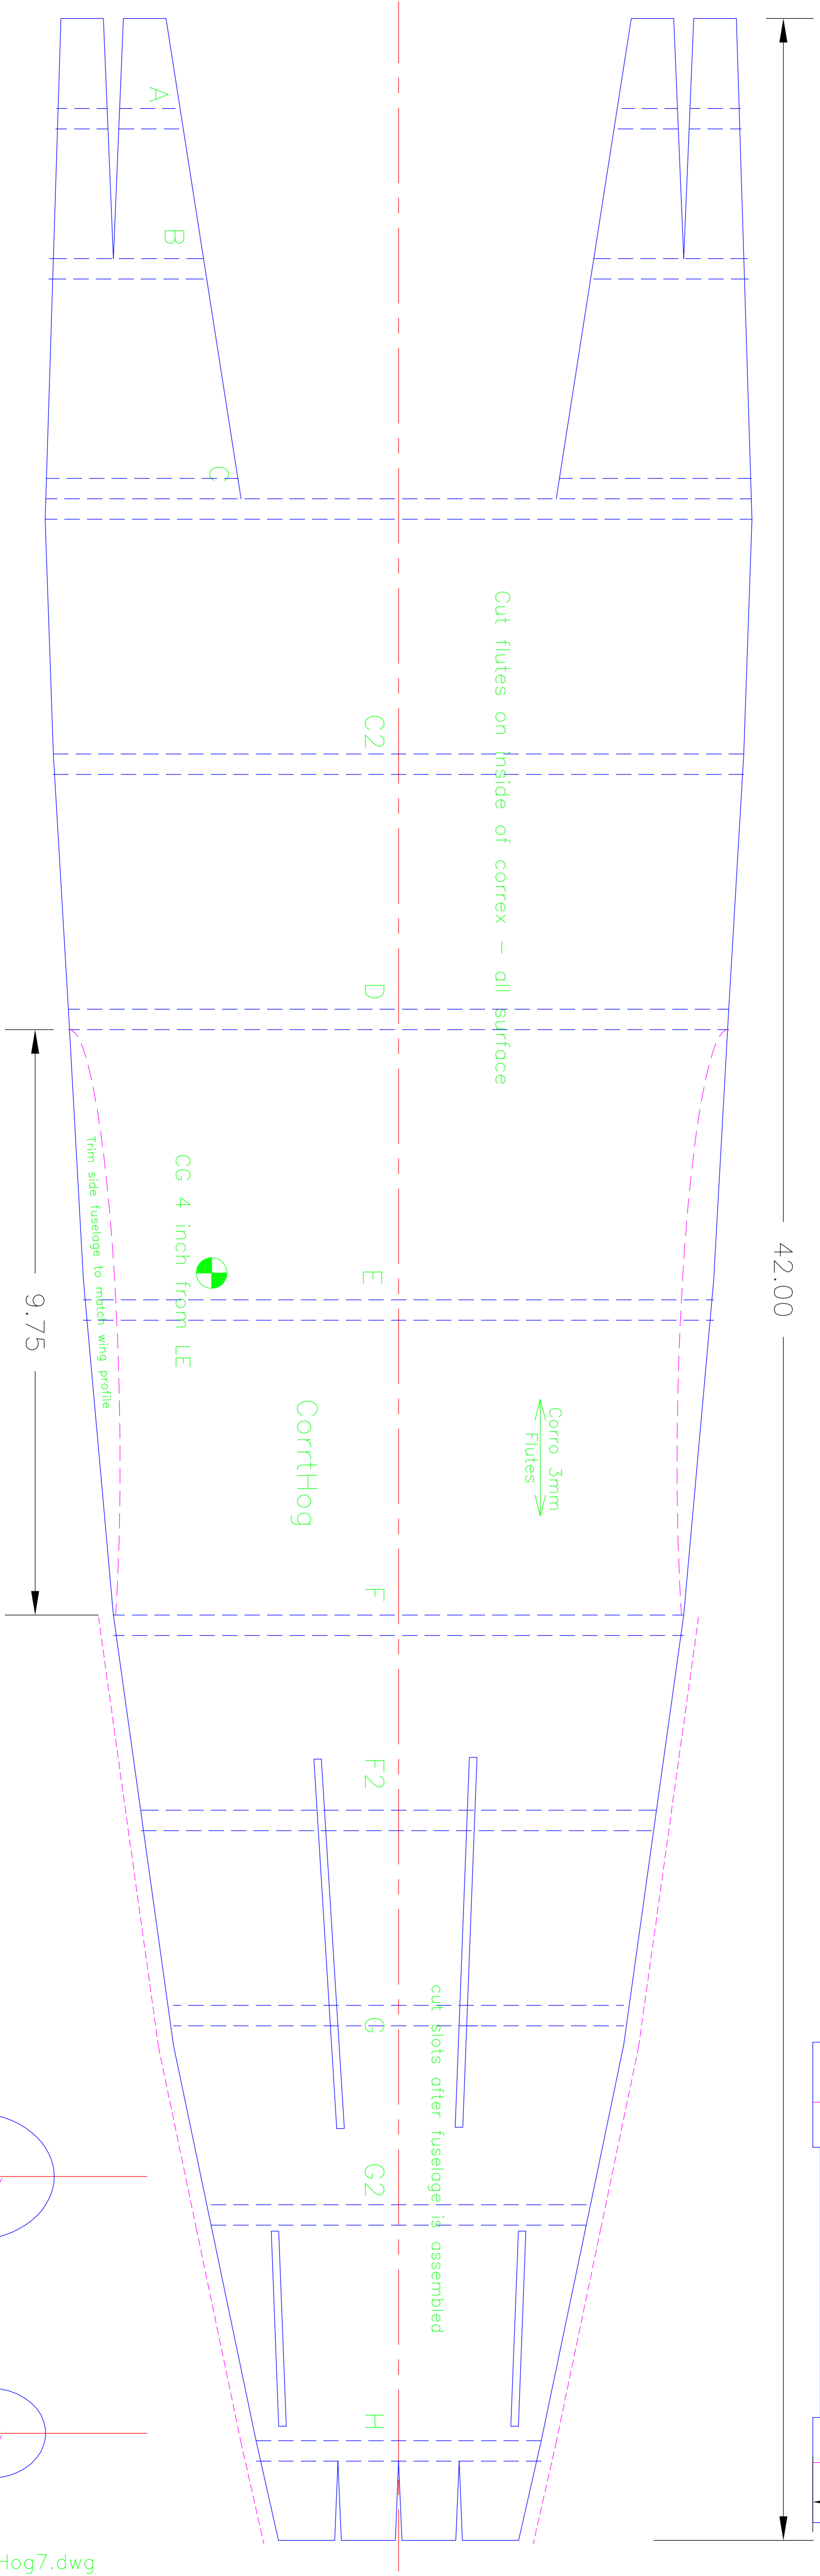

FILENAME: CorrtHog7.dwg

Sheet 1 of 2 (free plans)

58 inch wingspan

Designed by Jim Beagle

CorrtHog PSS Slope Plane

Make one set of Nacelle Formers from 3mm Correx (not double sets)

FILENAME: CorrtHog7.dwg

Sheet 2 of 2 (three plans)
58 inch wingspan
Designed by Jim Beagle
CorrtHog PSS Slope Plane