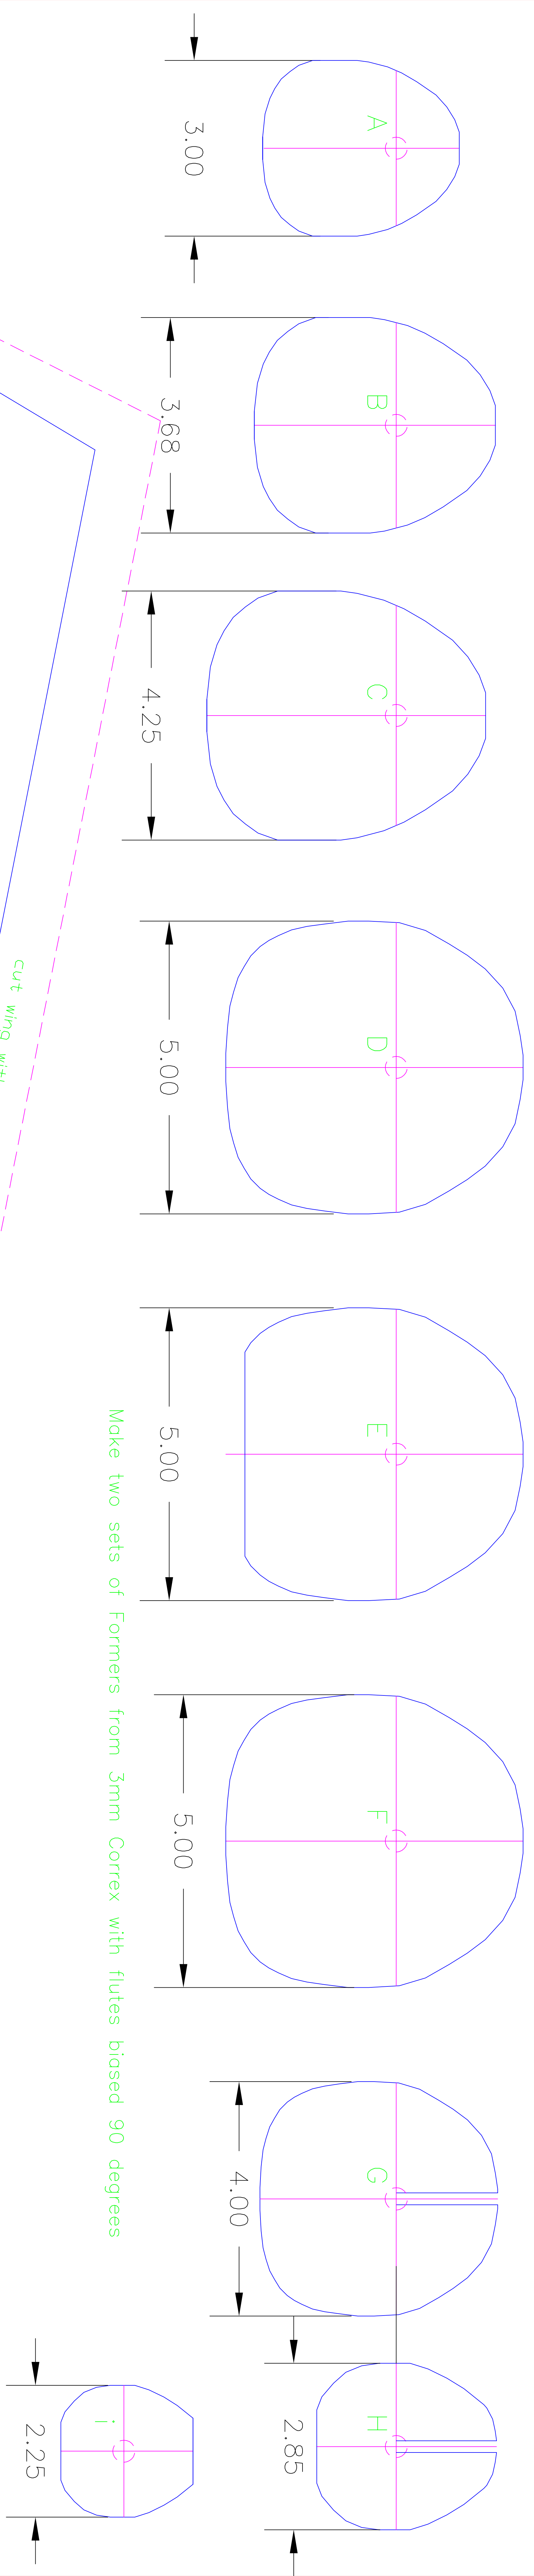

Sheet 1 of 2 (free plans)

50 in wingspan

Designed by Jim Beagle

CorroSabre PSS Slope Plane

*cut wing with extra material - trim to profile of wing bottom*

*Corro 2mm  
Flutes*

*fold line*

*spar line*

*CorroSabre RH Wing*

*CorroSabre  
RH Aileron*

*Corro 3mm  
Flutes*

*CG - 8.5 inch from LE ???*

13.00

25.00

FILENAME: CorroSabre9.dwg

Sheet 2 of 2 (free plans)

50 in wingspan

Designed by Jim Beagle

CorroSabre PSS Slope Plane