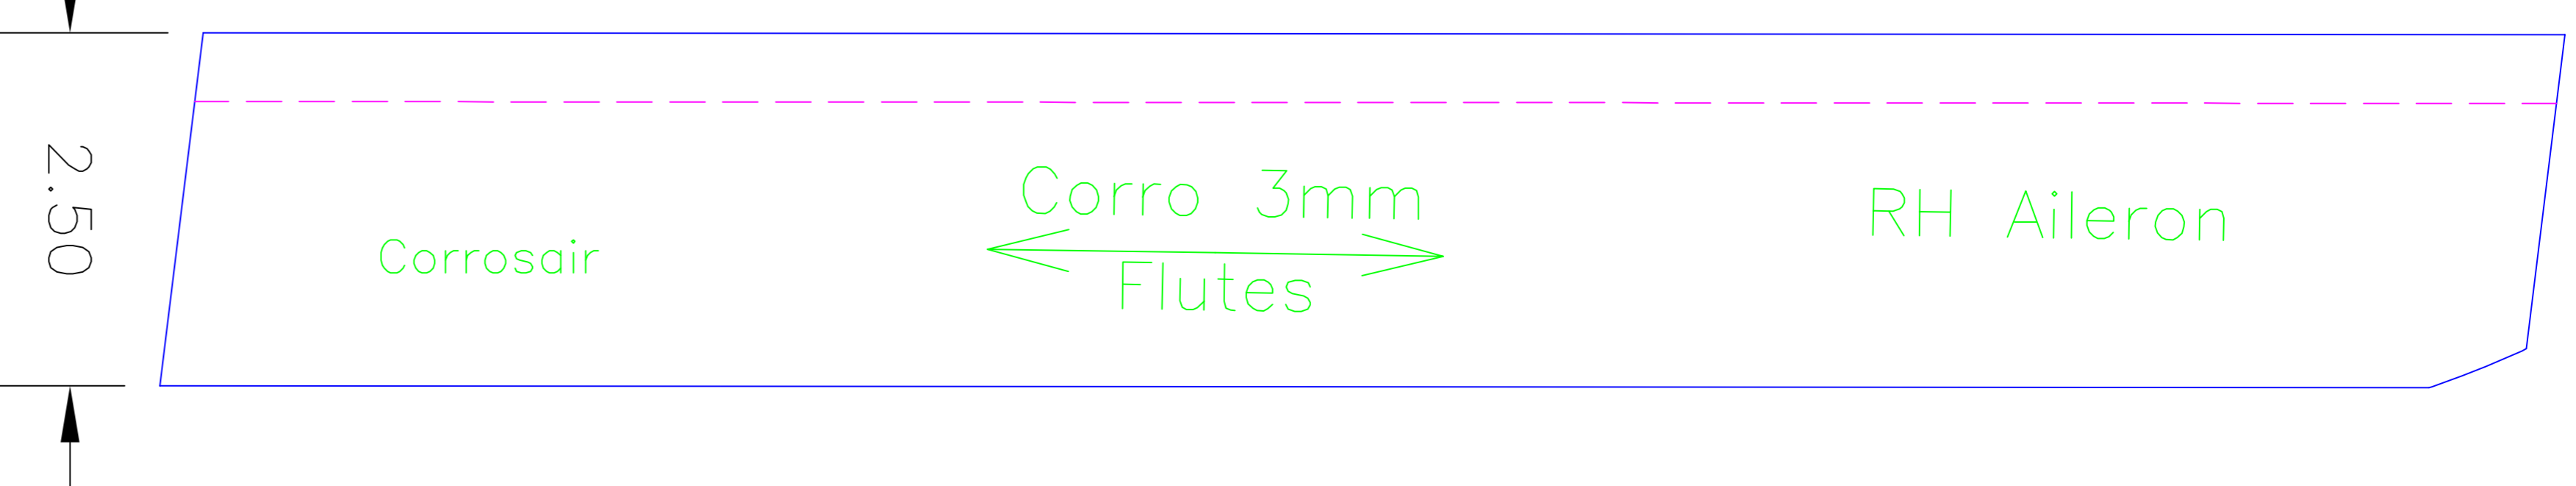

FILENAME: Corrosair_3.dwg

Sheet 1 of 2 (free plans)
52 in wingspan
Designed by Jim Beagle
Corrosair PSS Slope Plane

FILENAME: Corrosair_3.dwg

Sheet 2 of 2 (tree plans)
52 in wingspan
Designed by Jim Beagle
Corrosair PSS Slope Plane