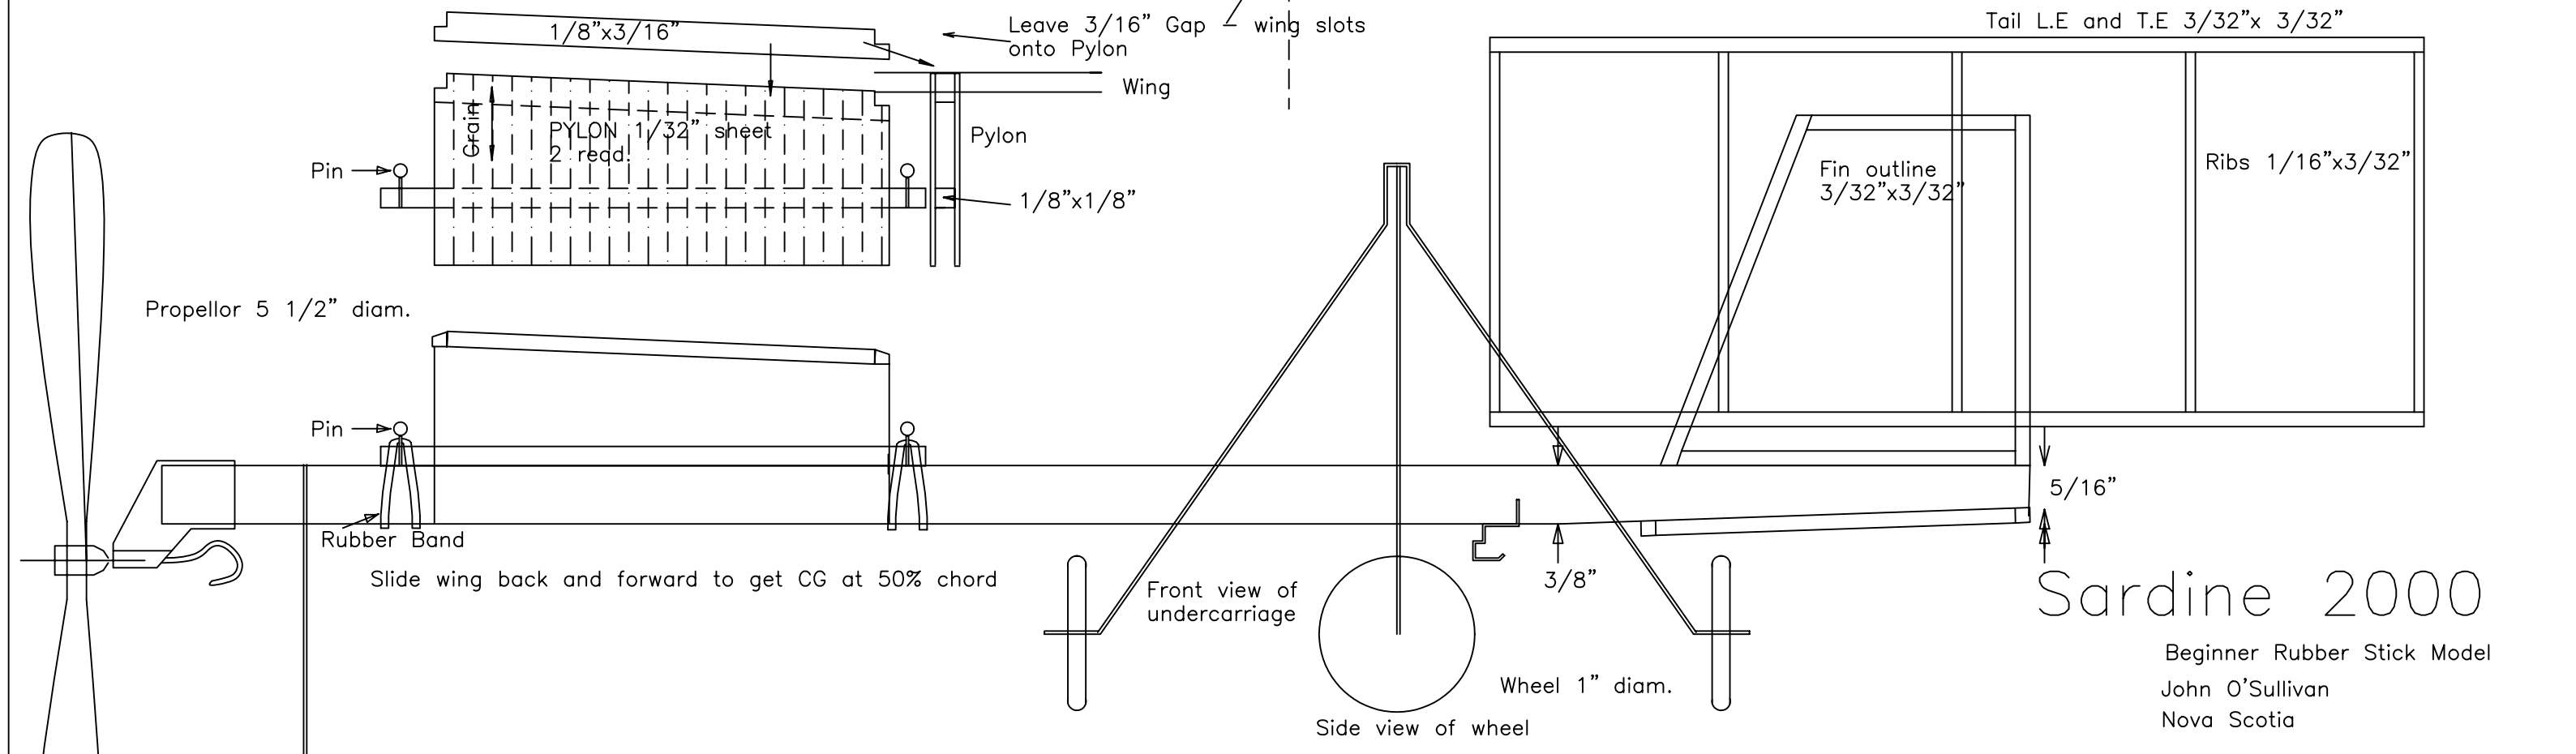

Leading Edge and Trailing Edge 1/8"x1/8"

# Sardine 2000

Beginner Rubber Stick Model  
John O'Sullivan  
Nova Scotia