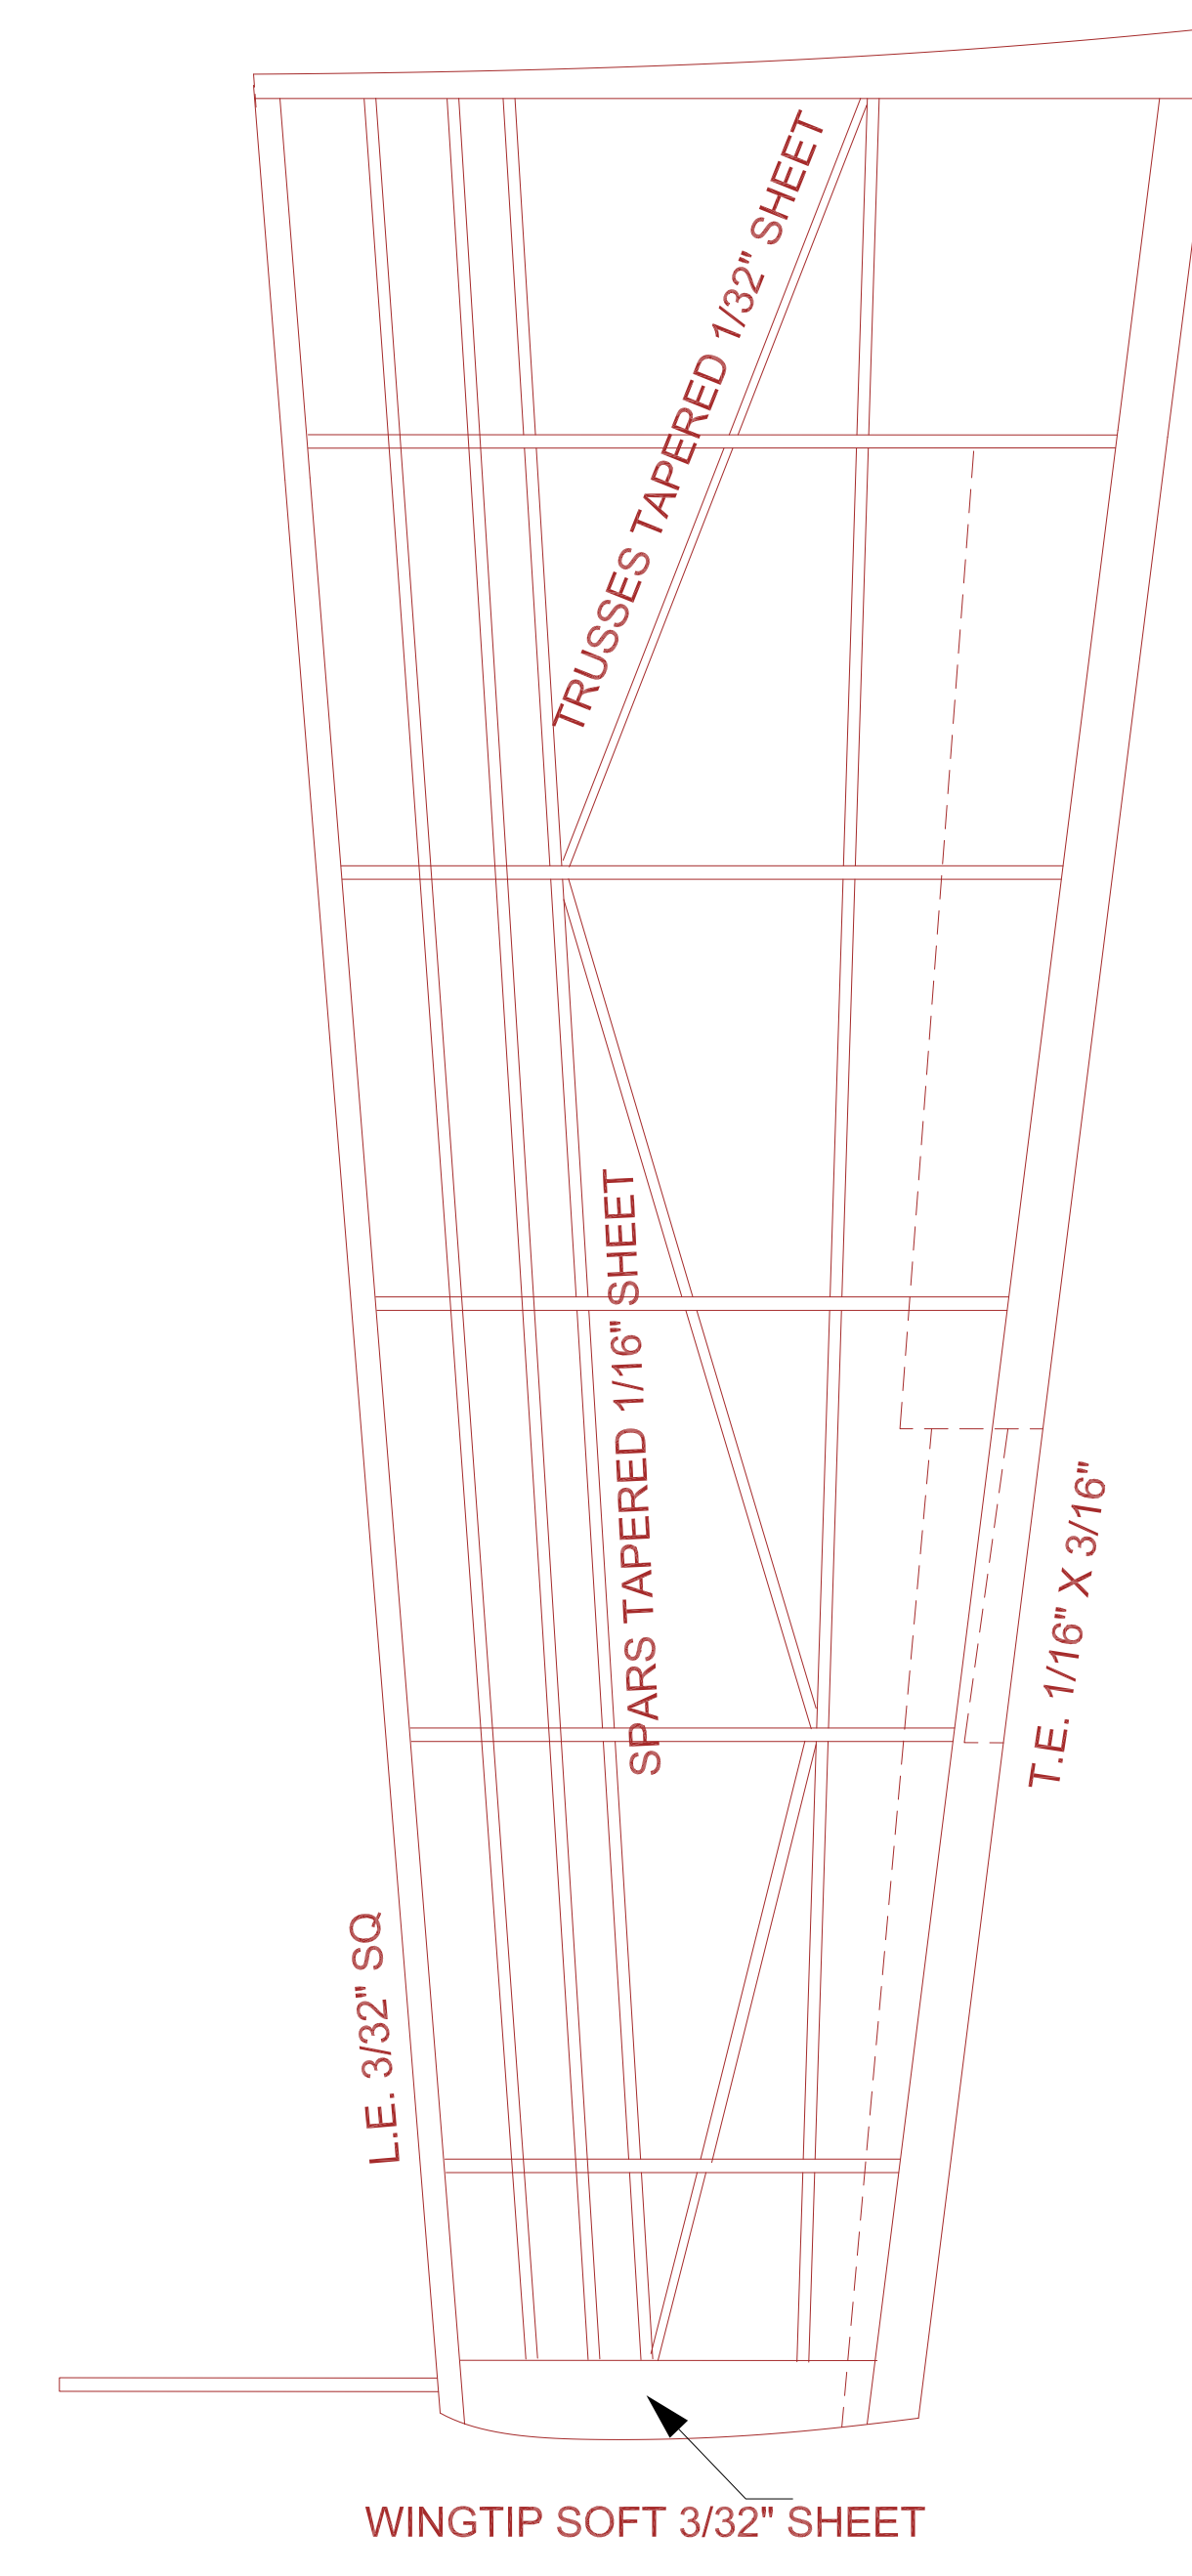

WASHOUT 1/8" EACH TRIALING EDGE AT TIP

1/8" Balsa sheet sand to fit fuselage

DIHEDRAL 1 9/32" EACH WINGTIP

Bell X-7
 27" SPAN - LENGTH 27 15/32"
 RUBBER POWER PUSHER
 Drawn by Tom Akery
 19 FEB 2015 NOT FOR RESALE