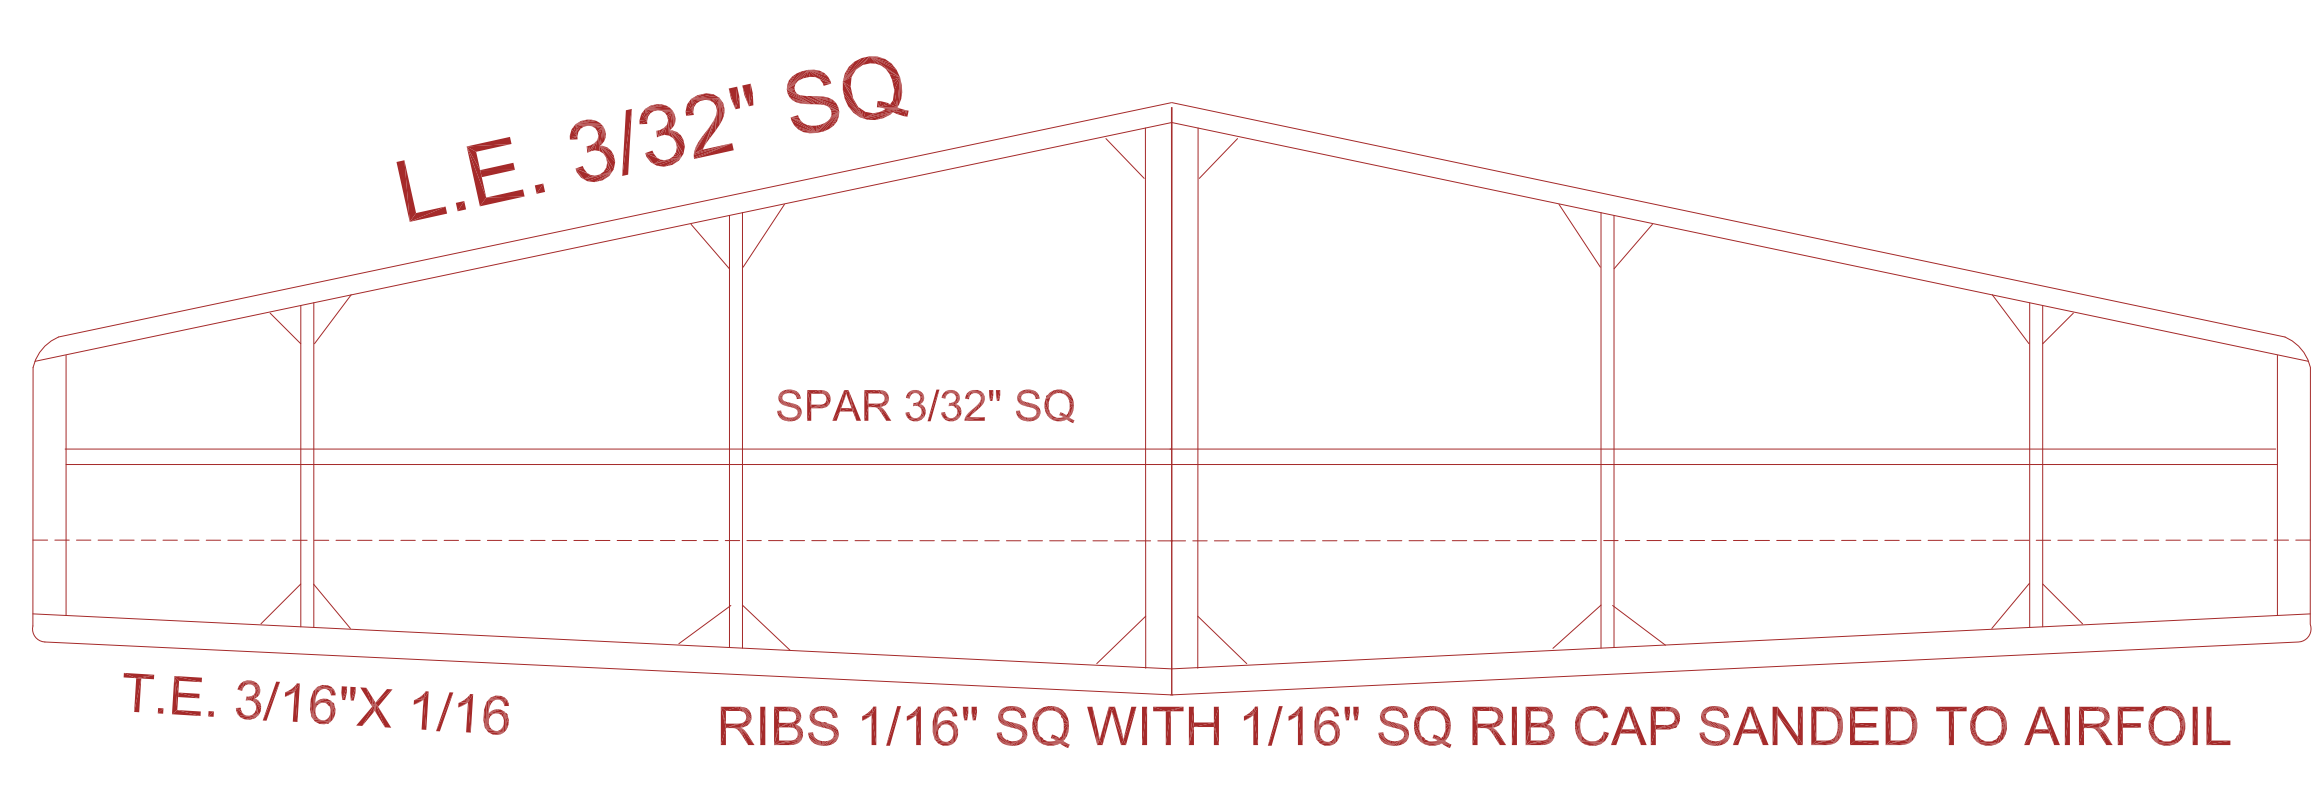

WASHOUT 1/8" EACH TRIALING EDGE AT TIP

1/8" Balsa sheet sand to fit fuselage

DIHEDRAL 1 9/32" EACH WINGTIP

Bell X-7
 27" SPAN - LENGTH 27 15/32"
 RUBBER POWER PUSHER
 Drawn by Tom Akery
 19 FEB 2015 NOT FOR RESALE