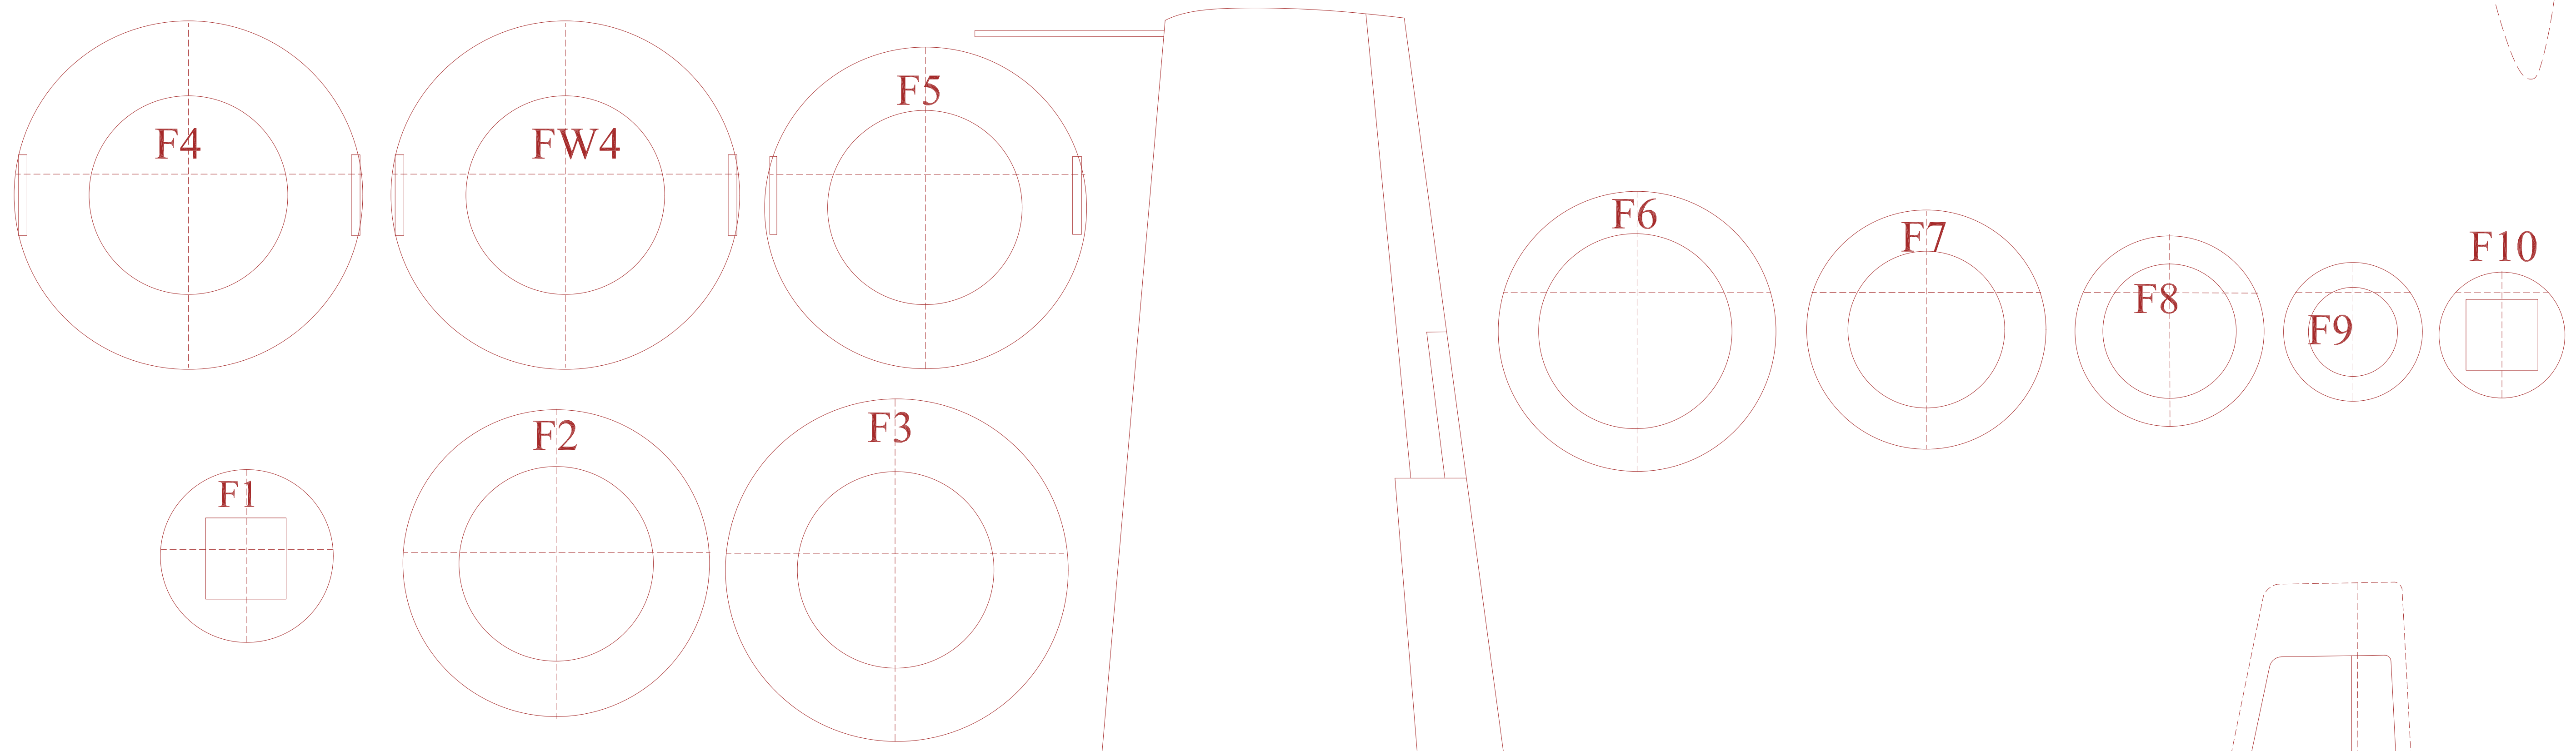

WASHOUT 1/8" EACH TRIALING EDGE AT TIP

1/8" Balsa sheet sand to fit fuselage

DIHEDRAL 1 9/32" EACH WINGTIP

Bell X-7
 27" SPAN - LENGTH 27 15/32"
 RUBBER POWER PUSHER
 Drawn by Tom Akery
 19 FEB 2015 NOT FOR RESALE