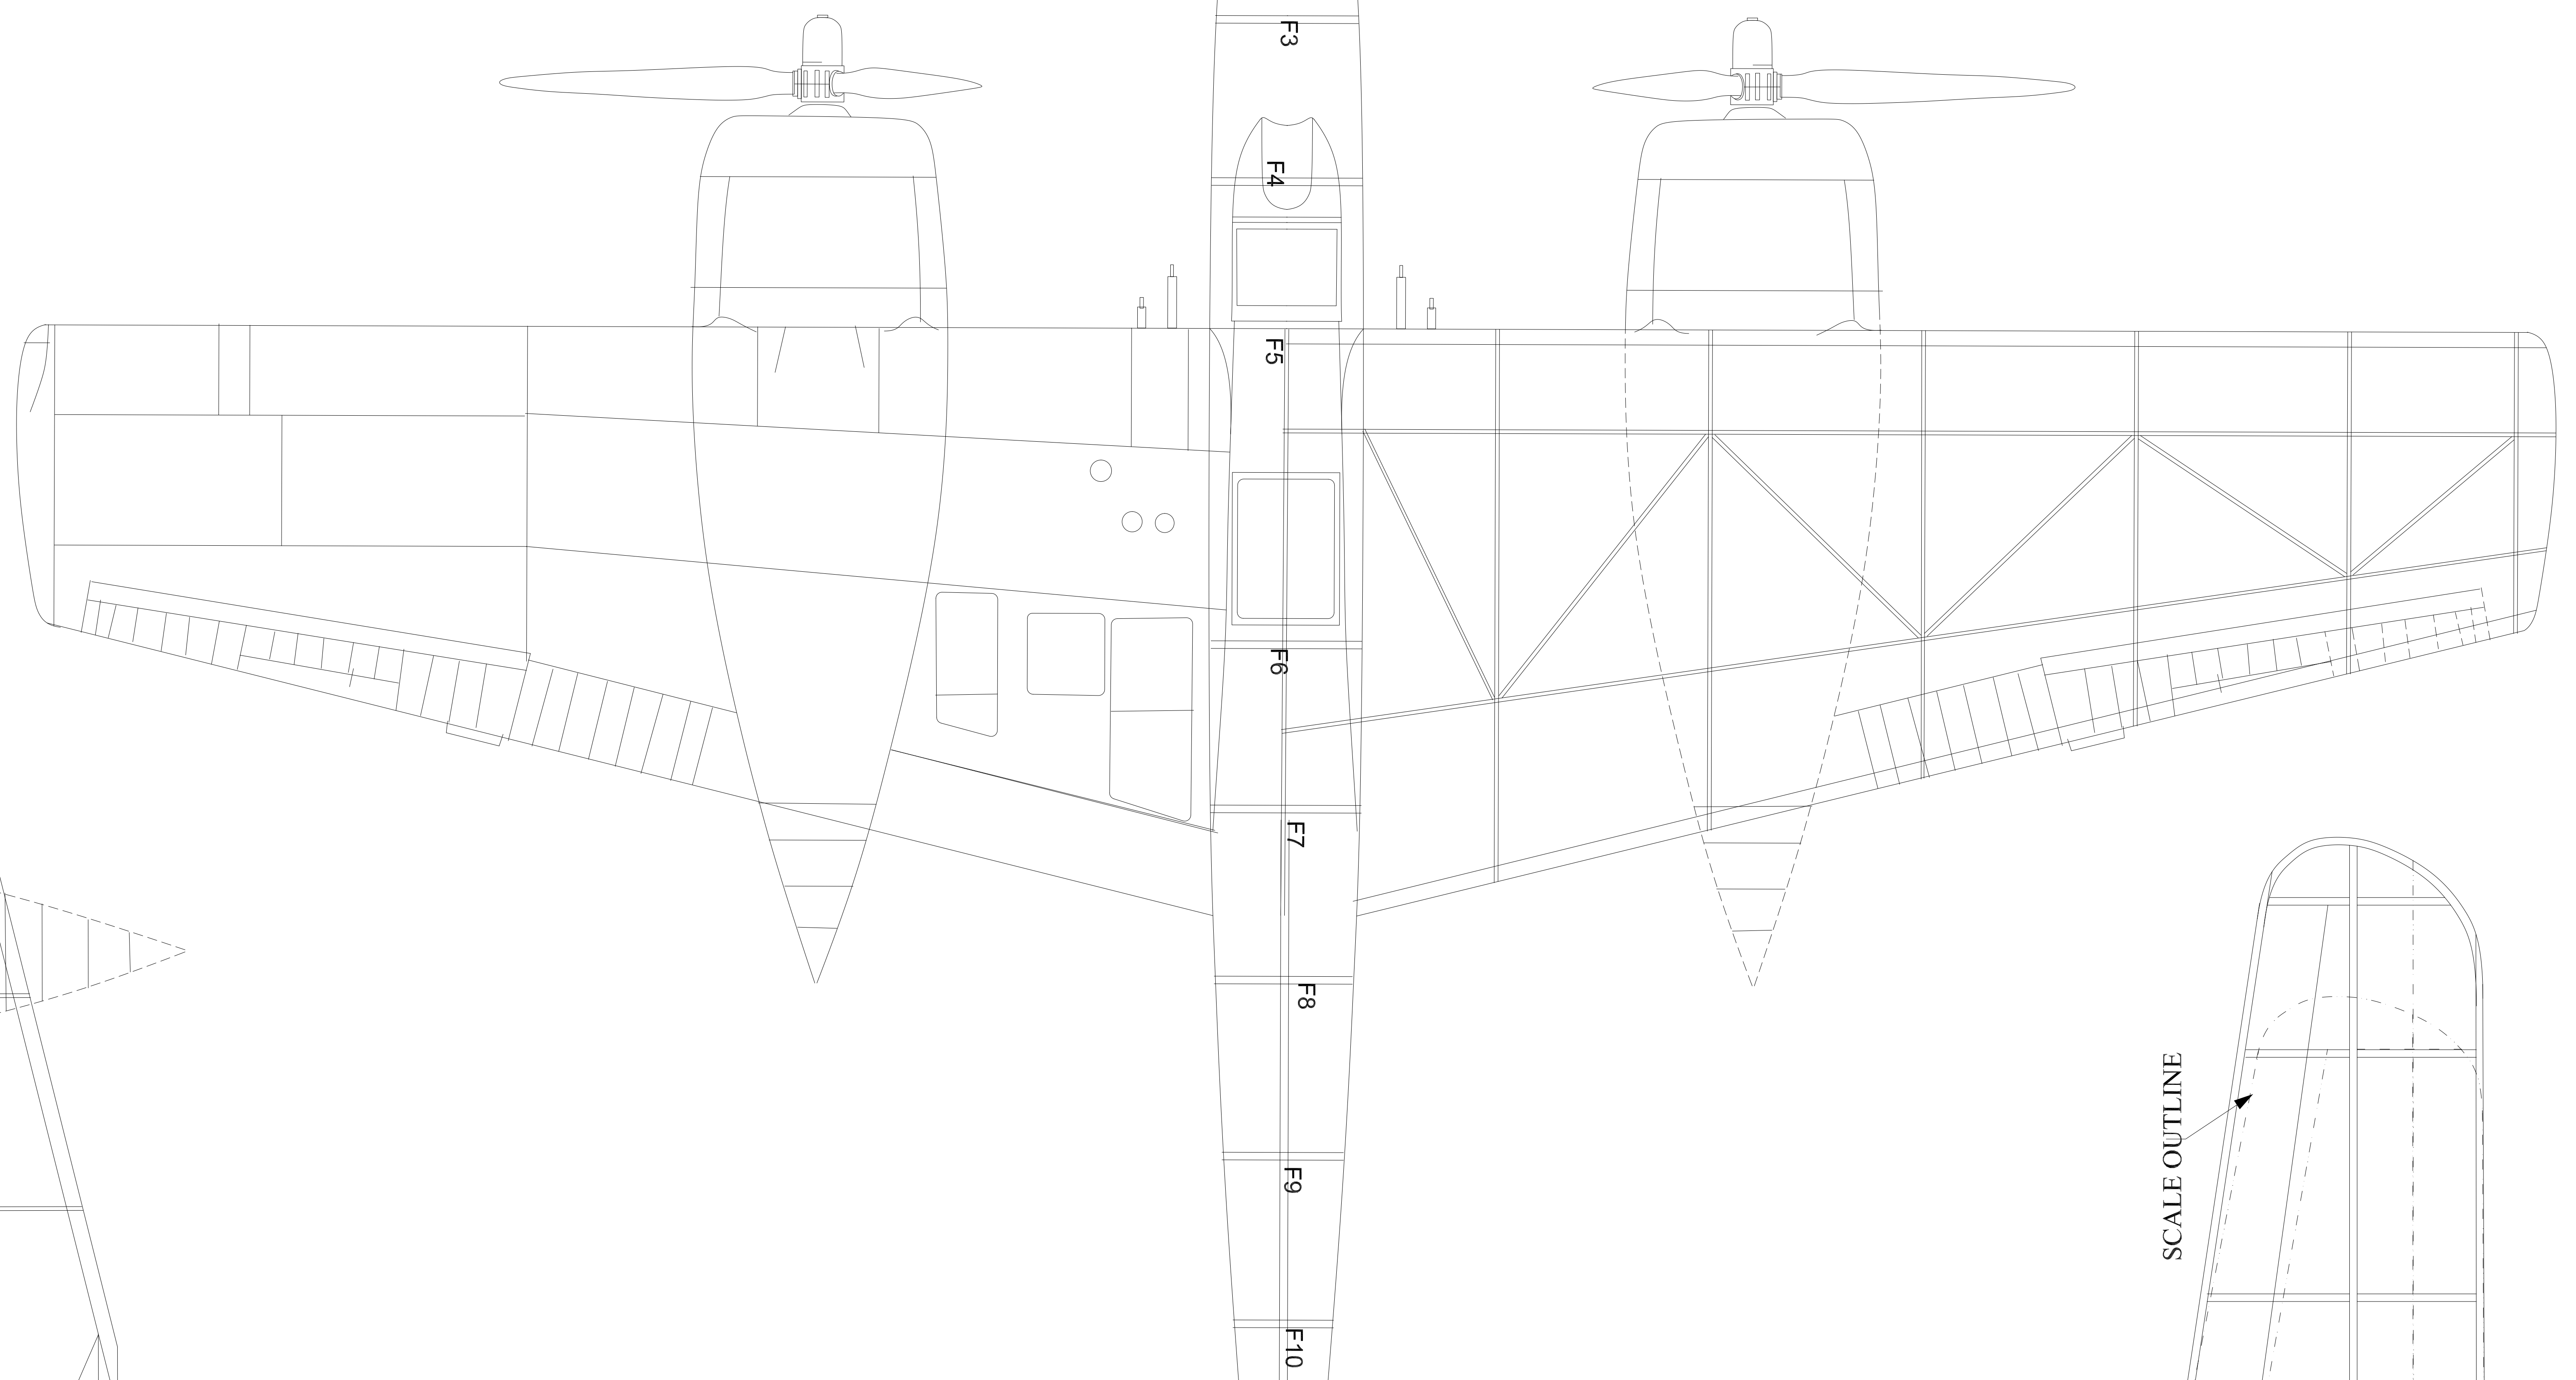

Grumman F7F 2N Tigercat

Drawn by Tom Akery 3 MARCH 2015

36" SPAN JUMBO SCALE NOT FOR RESALE
FREE USE TO MEMBERS OF S&T, HPA & SFA MODELING FORUMS

CAP RIBS TOP AND BOTTOM 1/16 SQ SAND TO AIRFOIL

SCALE OUTLINE

SCALE OUTLINE

CAP RIBS TOP AND BOTTOM 1/16 SQ SAND TO AIRFOIL