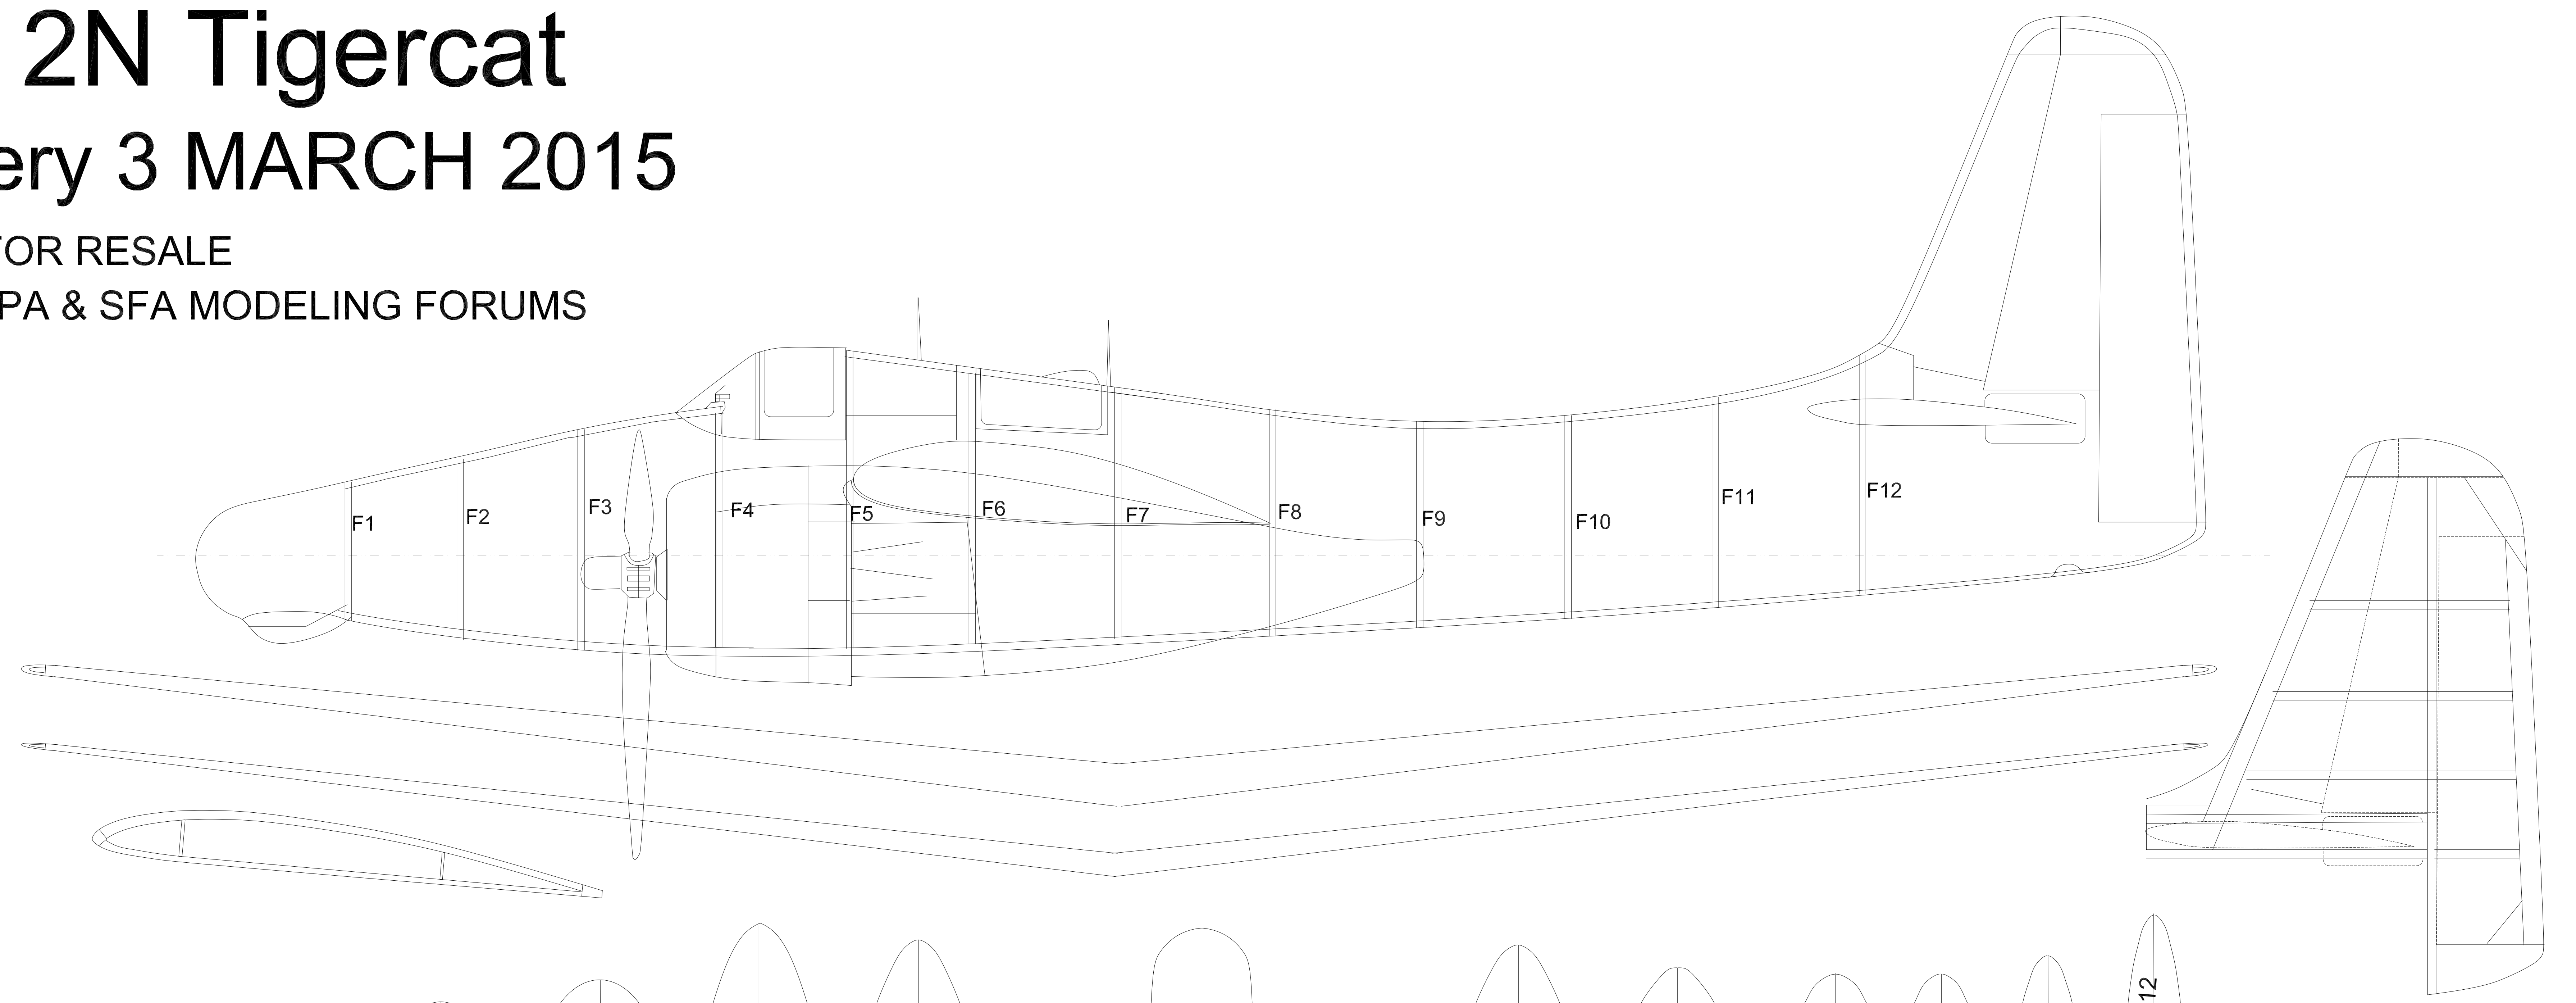

Grumman F7F 2N Tigercat

Drawn by Tom Akery 3 MARCH 2015

36" SPAN JUMBO SCALE NOT FOR RESALE
FREE USE TO MEMBERS OF S&T, HPA & SFA MODELING FORUMS

CAP RIBS TOP AND BOTTOM 1/16 SQ SAND TO AIRFOIL

SCALE OUTLINE

SCALE OUTLINE

CAP RIBS TOP AND BOTTOM 1/16 SQ SAND TO AIRFOIL