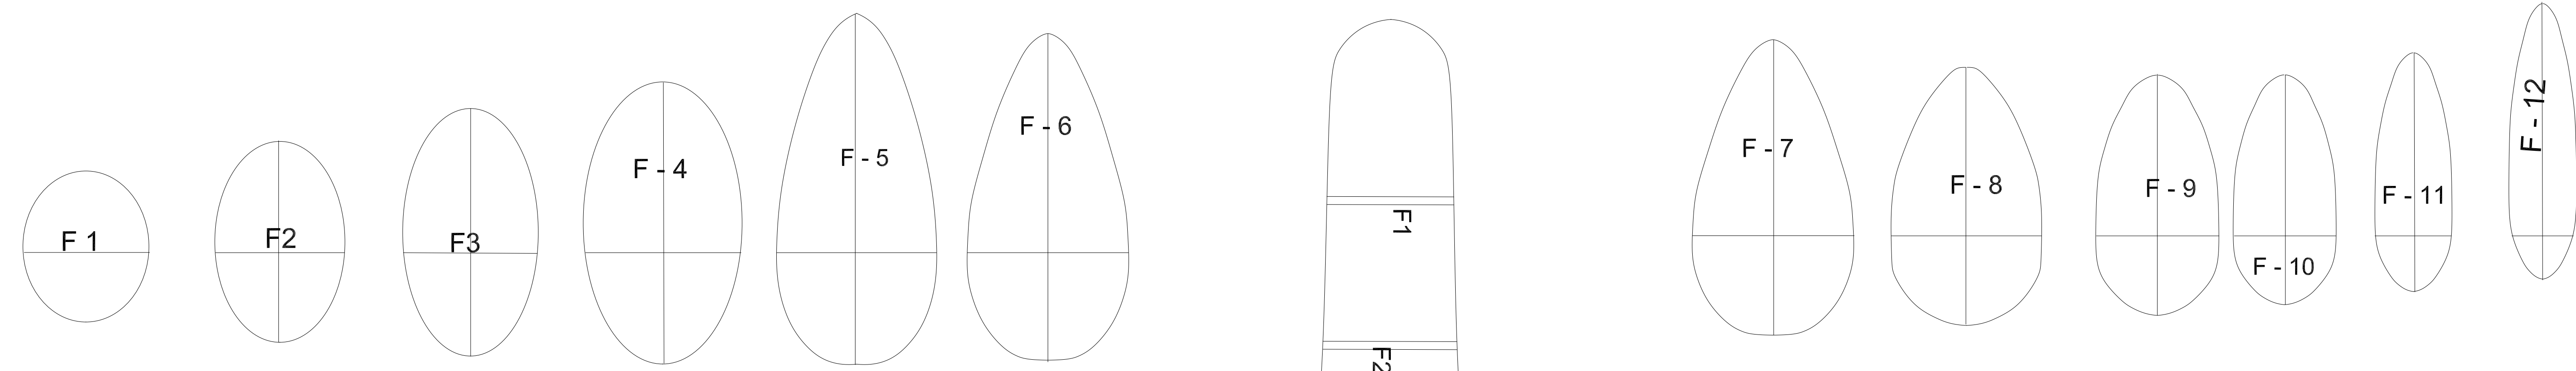

Grumman F7F 2N Tigercat

Drawn by Tom Akery 3 MARCH 2015

36" SPAN JUMBO SCALE NOT FOR RESALE
FREE USE TO MEMBERS OF S&T, HPA & SFA MODELING FORUMS

CAP RIBS TOP AND BOTTOM 1/16 SQ SAND TO AIRFOIL

SCALE OUTLINE

SCALE OUTLINE

CAP RIBS TOP AND BOTTOM 1/16 SQ SAND TO AIRFOIL