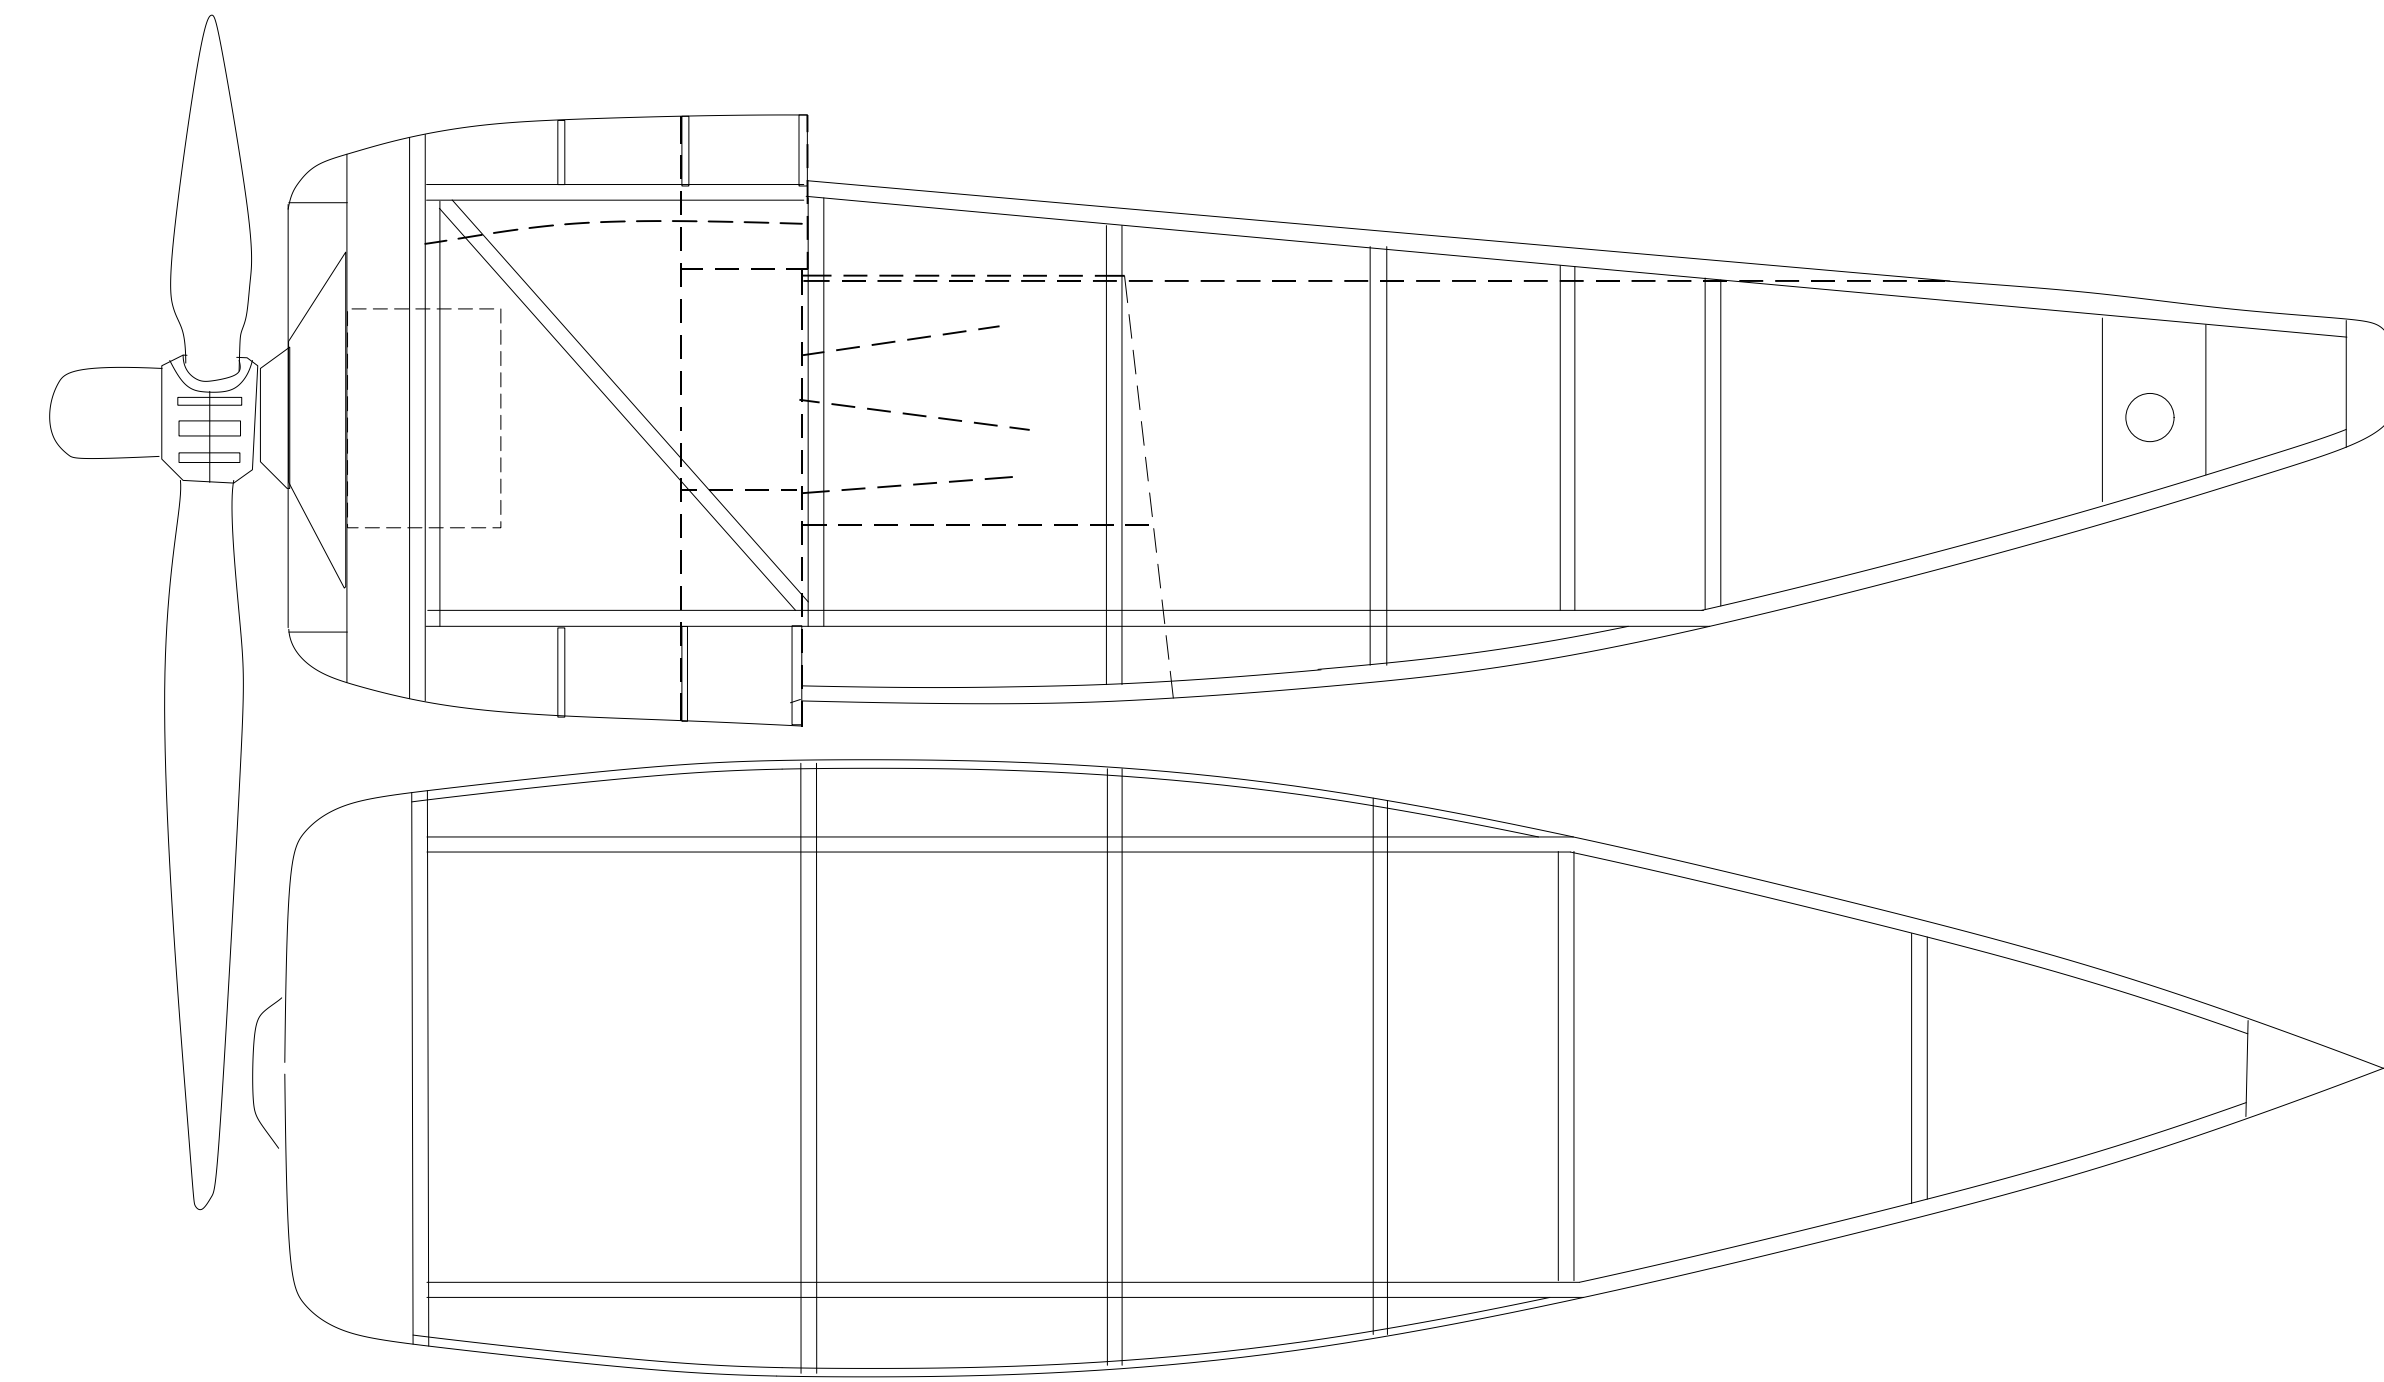

Grumman F7F 2N Tigercat

Drawn by Tom Akery 3 MARCH 2015

36" SPAN JUMBO SCALE NOT FOR RESALE
FREE USE TO MEMBERS OF S&T, HPA & SFA MODELING FORUMS

CAP RIBS TOP AND BOTTOM 1/16 SQ SAND TO AIRFOIL

SCALE OUTLINE

SCALE OUTLINE

CAP RIBS TOP AND BOTTOM 1/16 SQ SAND TO AIRFOIL