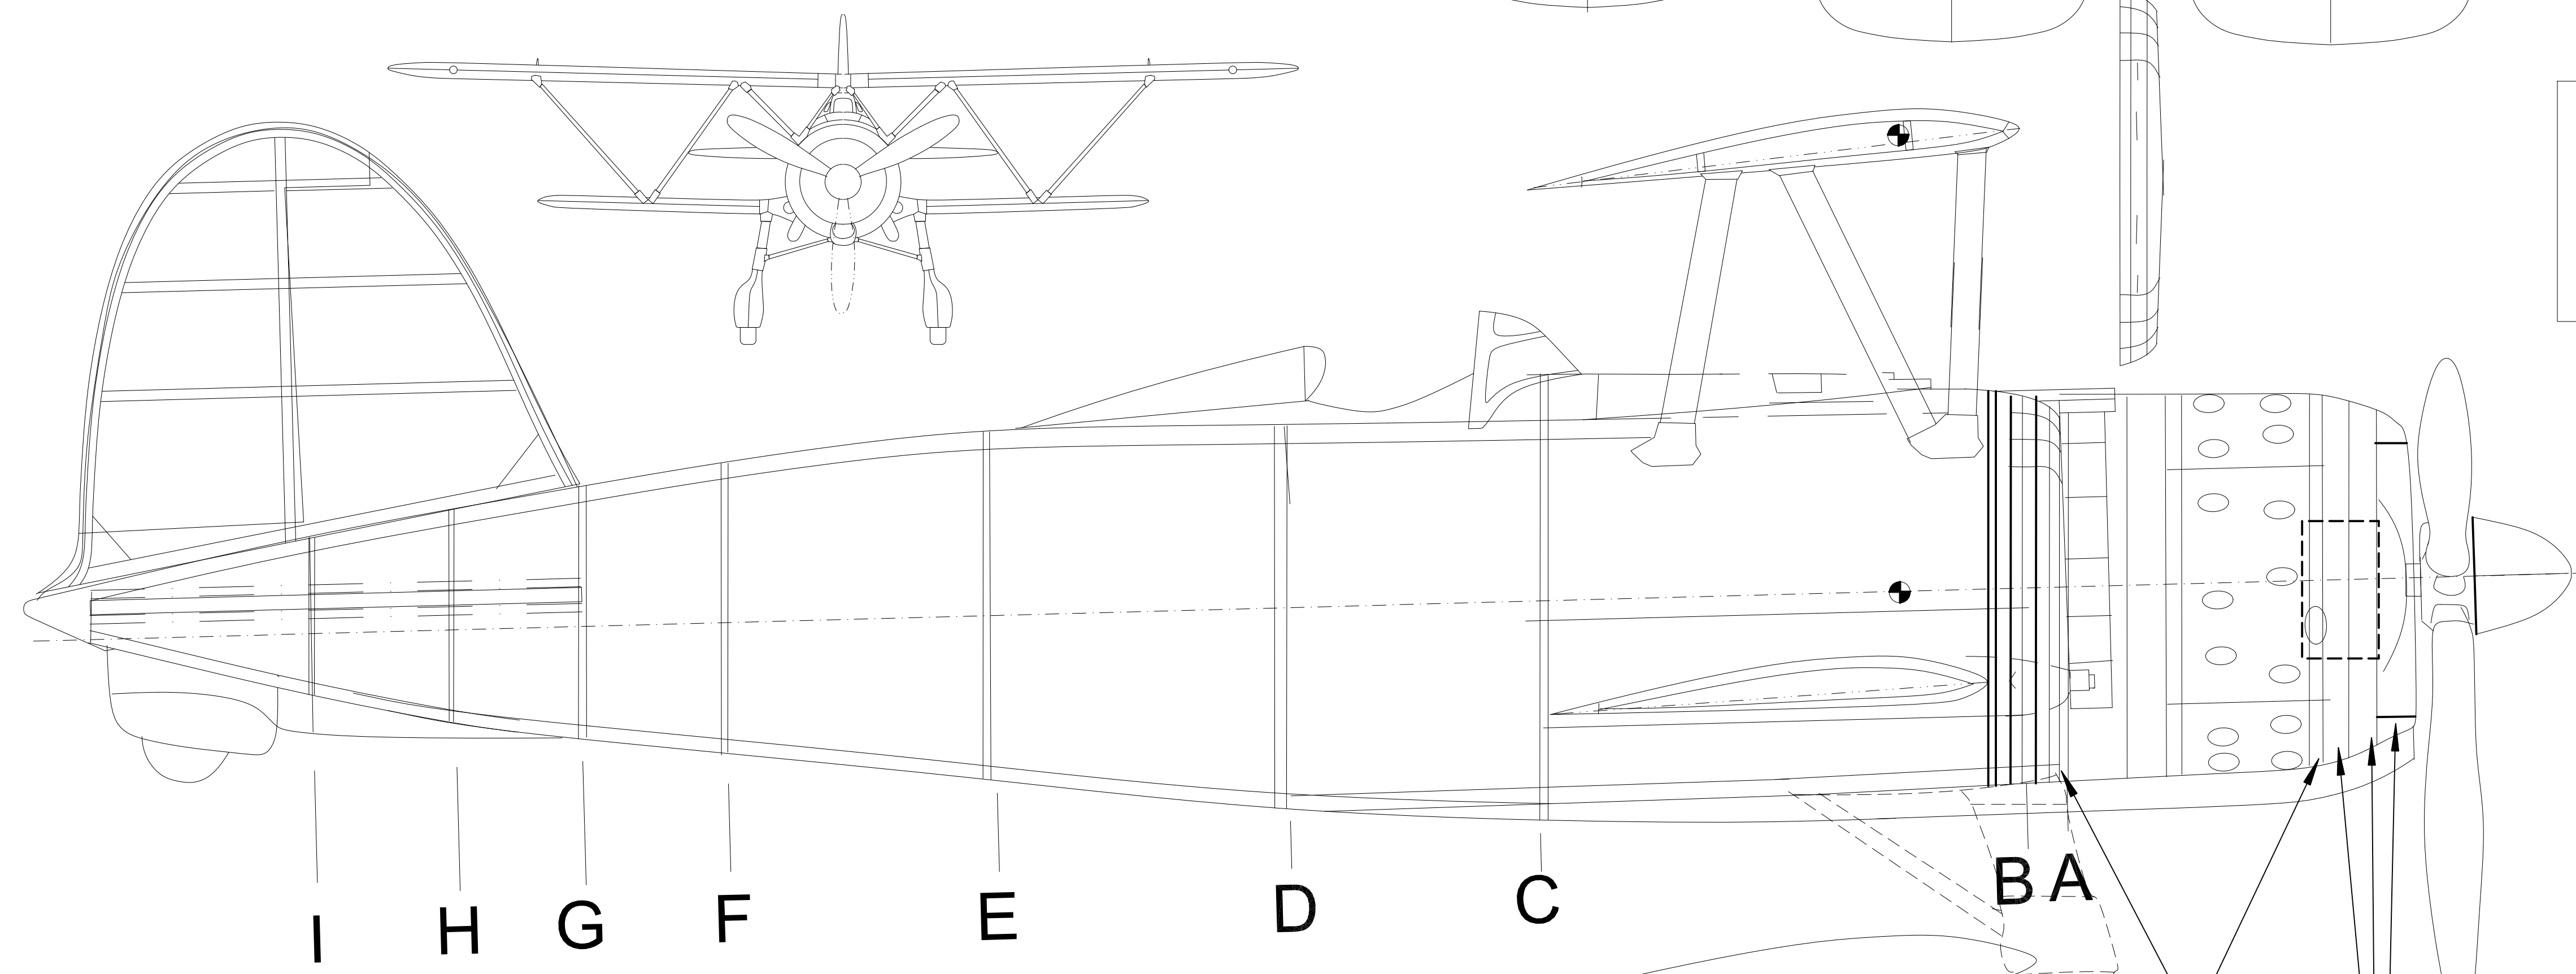

FORMERS FROM 1/16" OR 1/32" LAMINATED CROSS GRAIN

COWL 1-3 1/4 BALSA
4-5 1/16 BALSA

DIHEDRAL 1" & 1/4" AT EACH WING TIP
DIHEDRAL BREAK

C4&5 1/16"
C1-3 1/4"

1.5" WHEELS
3/4" TAIL WHEEL

FIAT CR-42 FALCO
DRAWN BY TOM AKERY 3 MARCH 2015
NOT FOR RESALE 27 INCH SPAN
FREE USE TO MEMBERS OF S&T, HPA & SFA