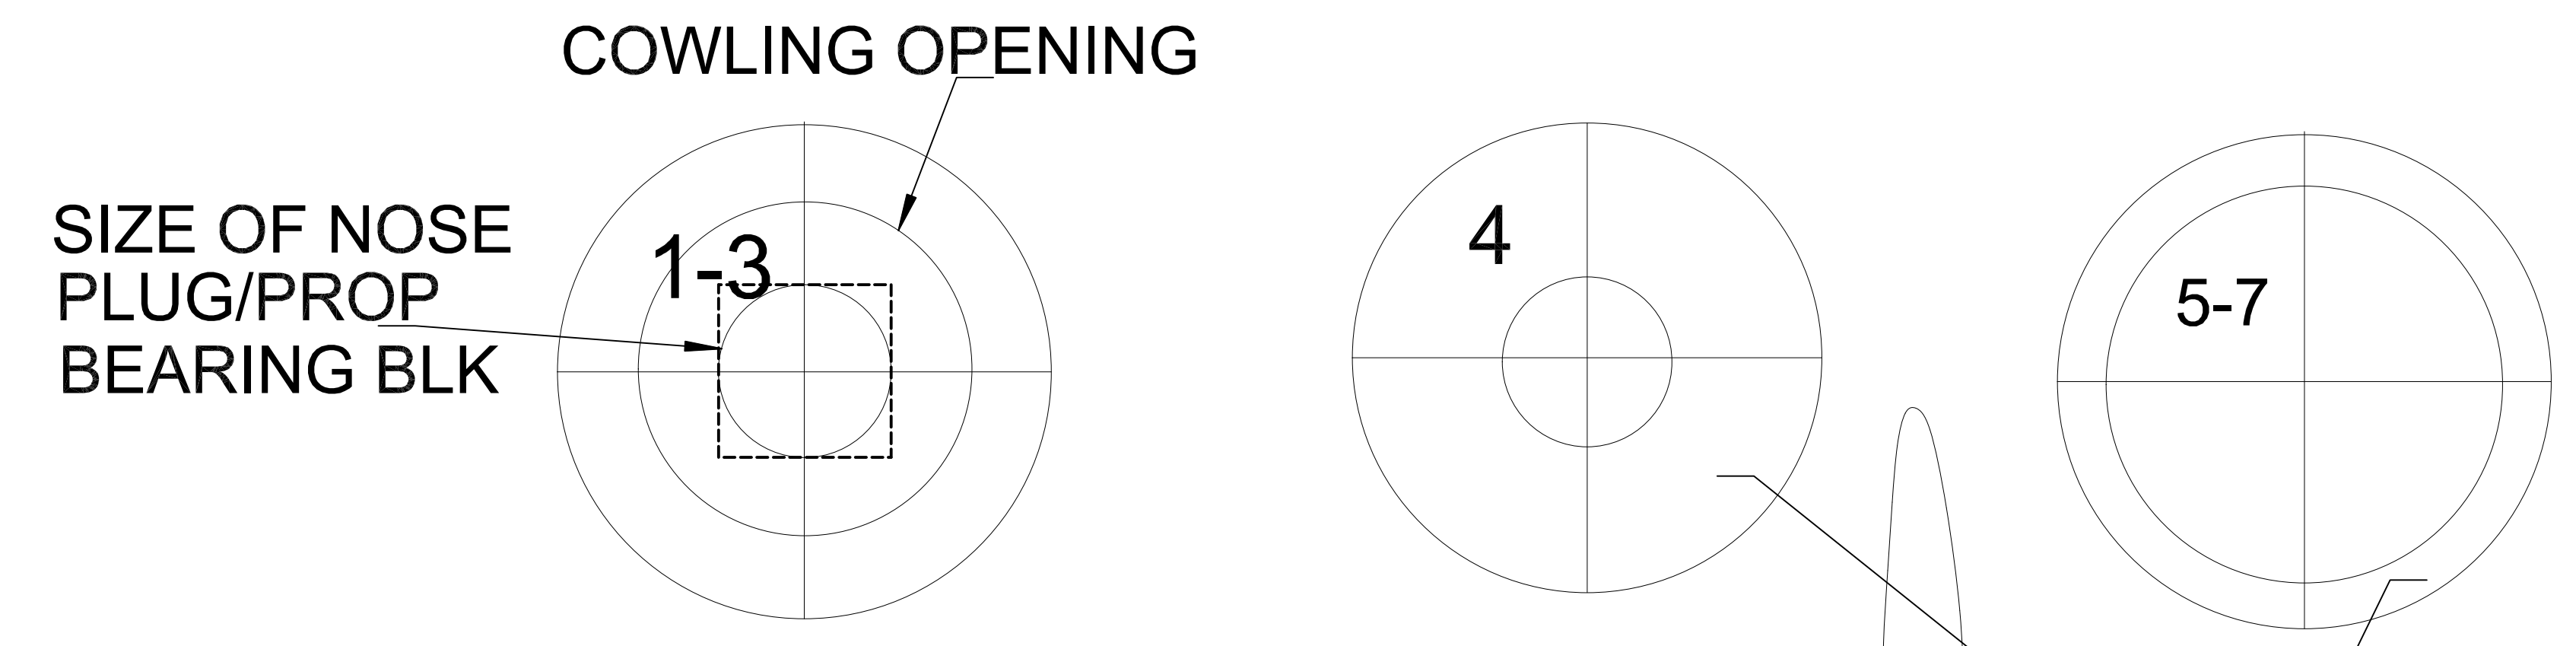

FORMERS FROM 1/16" OR 1/32" LAMINATED CROSS GRAIN

COWL 1-3 1/4 BALSA
4-5 1/16 BALSA

DIHEDRAL 1" & 1/4" AT EACH WING TIP
DIHEDRAL BREAK

C4&5 1/16"
C1-3 1/4"

1.5" WHEELS
3/4" TAIL WHEEL

FIAT CR-42 FALCO
DRAWN BY TOM AKERY 3 MARCH 2015
NOT FOR RESALE 27 INCH SPAN
FREE USE TO MEMBERS OF S&T, HPA & SFA