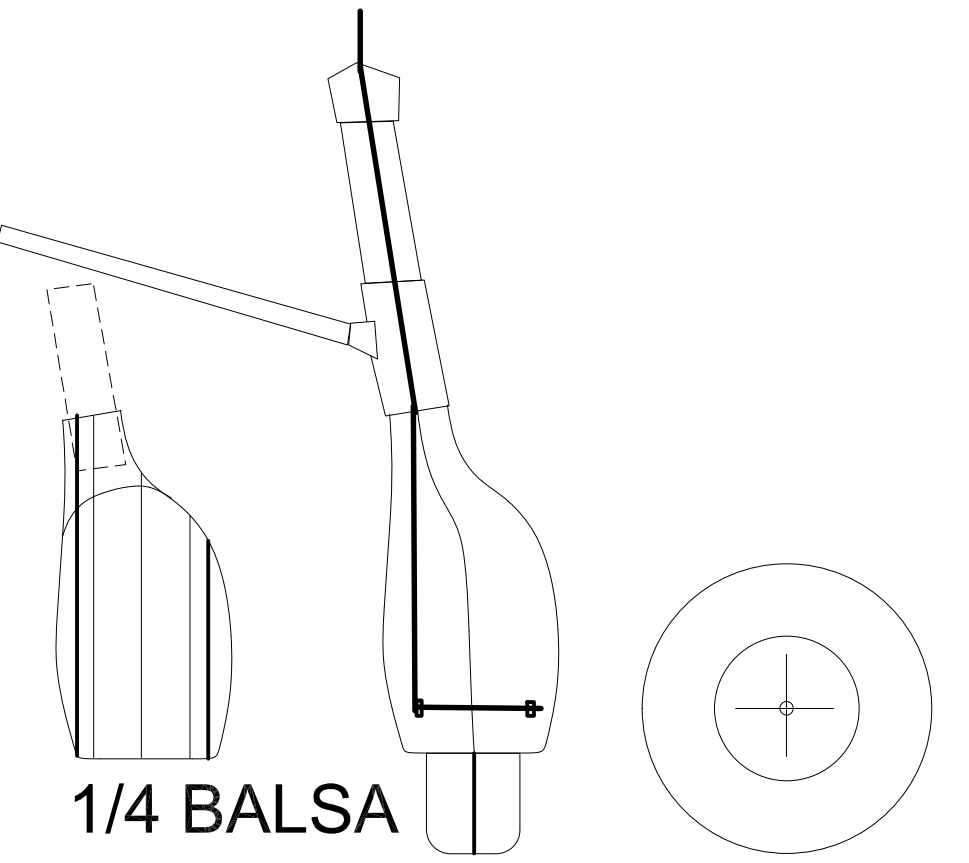

FORMERS FROM 1/16" OR 1/32" LAMINATED CROSS GRAIN

COWL 1-3 1/4 BALSA
4-5 1/16 BALSA

DIHEDRAL 1" & 1/4" AT EACH WING TIP
DIHEDRAL BREAK

C4&5 1/16"
C1-3 1/4"

1.5" WHEELS
3/4" TAIL WHEEL

FIAT CR-42 FALCO
DRAWN BY TOM AKERY 3 MARCH 2015
NOT FOR RESALE 27 INCH SPAN
FREE USE TO MEMBERS OF S&T, HPA & SFA