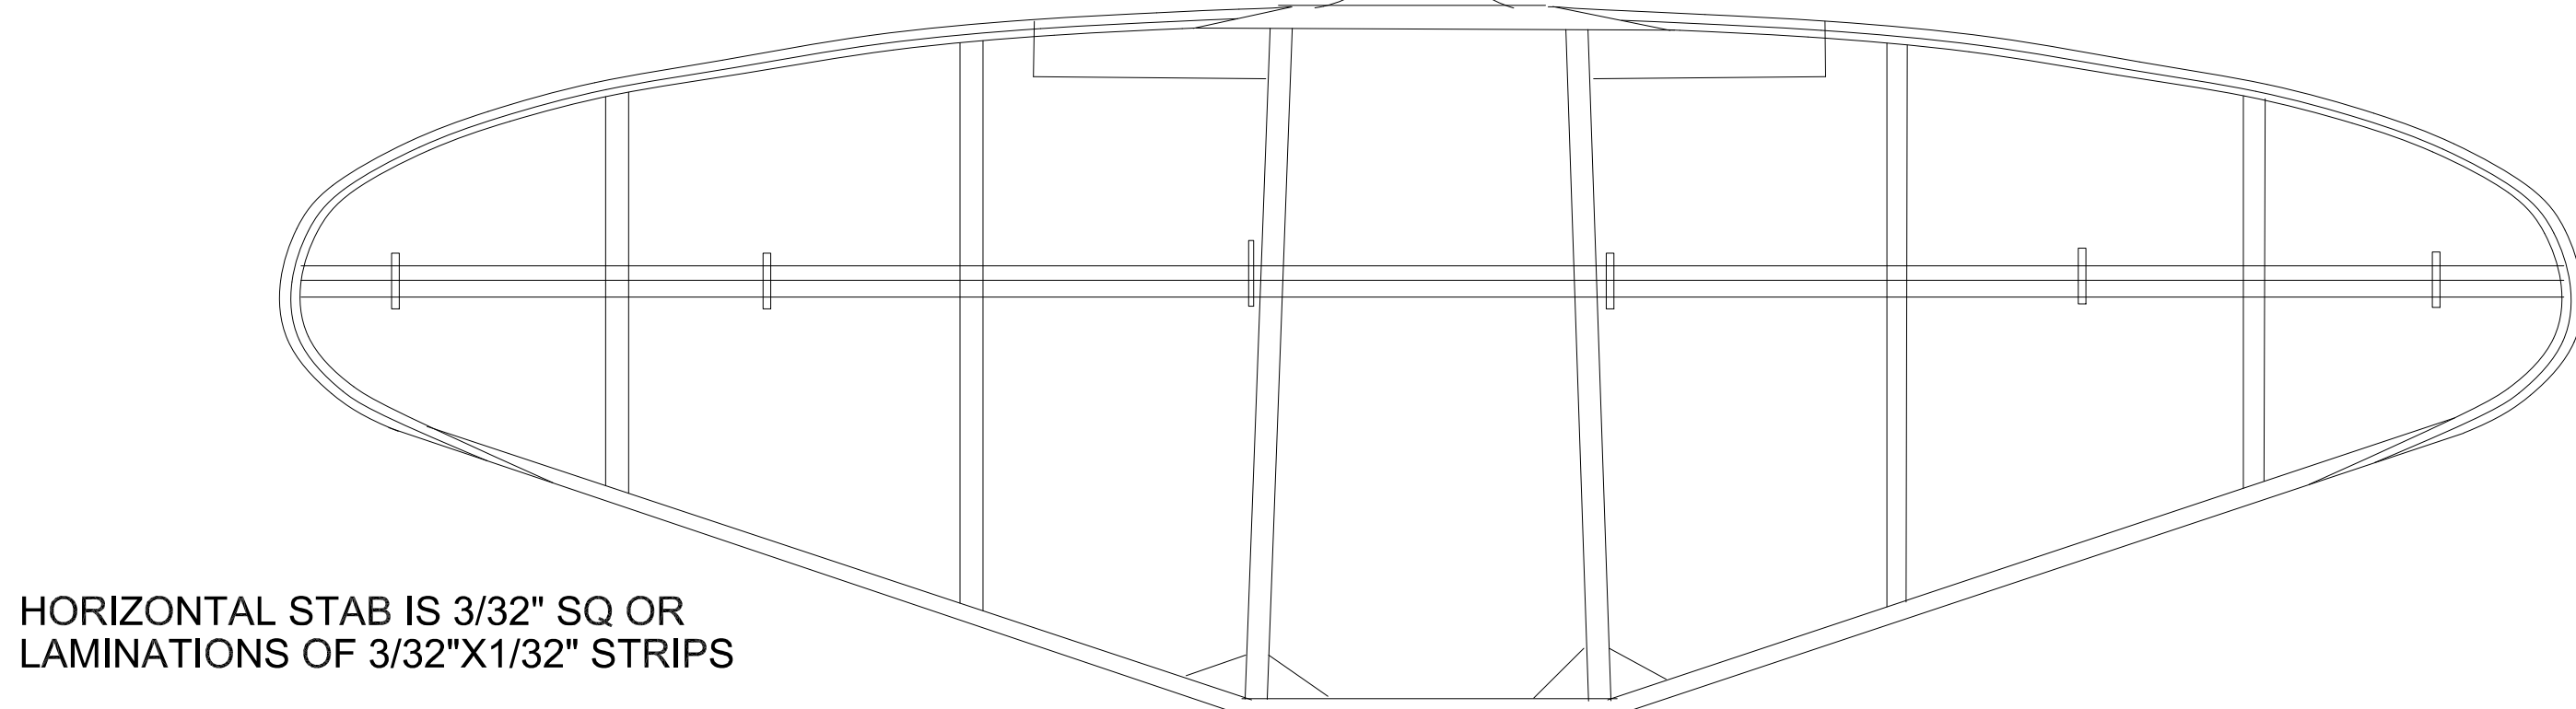

FORMERS FROM 1/16" OR 1/32" LAMINATED CROSS GRAIN

COWL 1-3 1/4 BALSA
4-5 1/16 BALSA

DIHEDRAL 1" & 1/4" AT EACH WING TIP
DIHEDRAL BREAK

C4&5 1/16"
C1-3 1/4"

1.5" WHEELS
3/4" TAIL WHEEL

FIAT CR-42 FALCO
DRAWN BY TOM AKERY 3 MARCH 2015
NOT FOR RESALE 27 INCH SPAN
FREE USE TO MEMBERS OF S&T, HPA & SFA