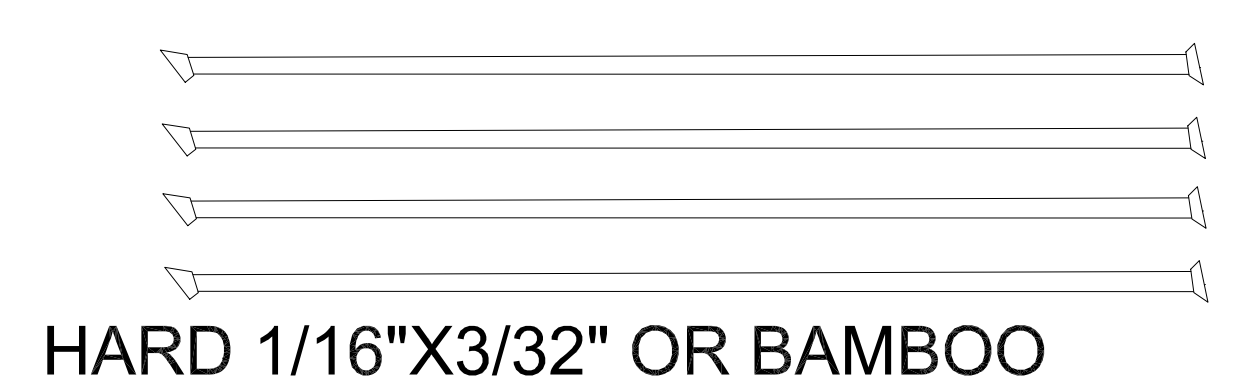

FORMERS FROM 1/16" OR 1/32" LAMINATED CROSS GRAIN

COWL 1-3 1/4 BALSA
4-5 1/16 BALSA

DIHEDRAL 1" & 1/4" AT EACH WING TIP
DIHEDRAL BREAK

C4&5 1/16"
C1-3 1/4"

1.5" WHEELS
3/4" TAIL WHEEL

FIAT CR-42 FALCO
DRAWN BY TOM AKERY 3 MARCH 2015
NOT FOR RESALE 27 INCH SPAN
FREE USE TO MEMBERS OF S&T, HPA & SFA