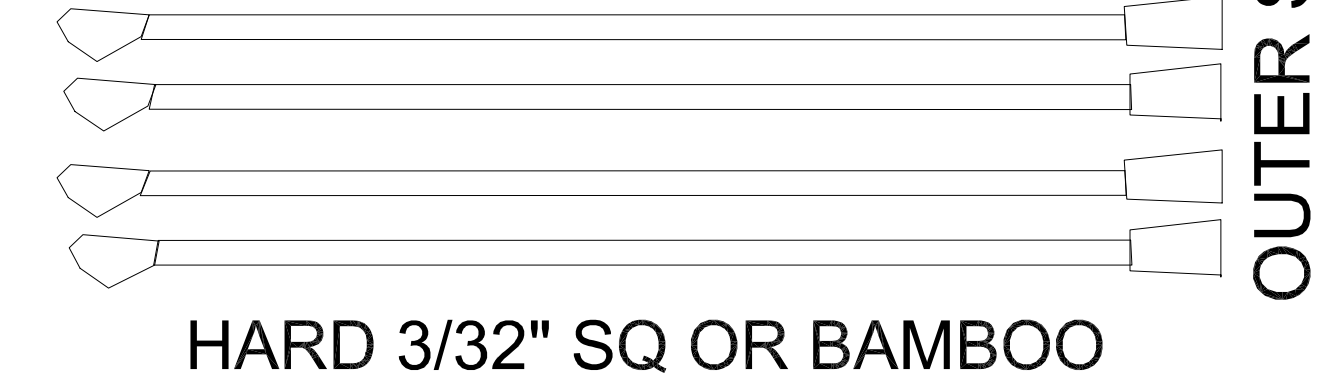

FORMERS FROM 1/16" OR 1/32" LAMINATED CROSS GRAIN

COWL 1-3 1/4 BALSA
4-5 1/16 BALSA

DIHEDRAL 1" & 1/4" AT EACH WING TIP
DIHEDRAL BREAK

C4&5 1/16"
C1-3 1/4"

1.5" WHEELS
3/4" TAIL WHEEL

FIAT CR-42 FALCO
DRAWN BY TOM AKERY 3 MARCH 2015
NOT FOR RESALE 27 INCH SPAN
FREE USE TO MEMBERS OF S&T, HPA & SFA