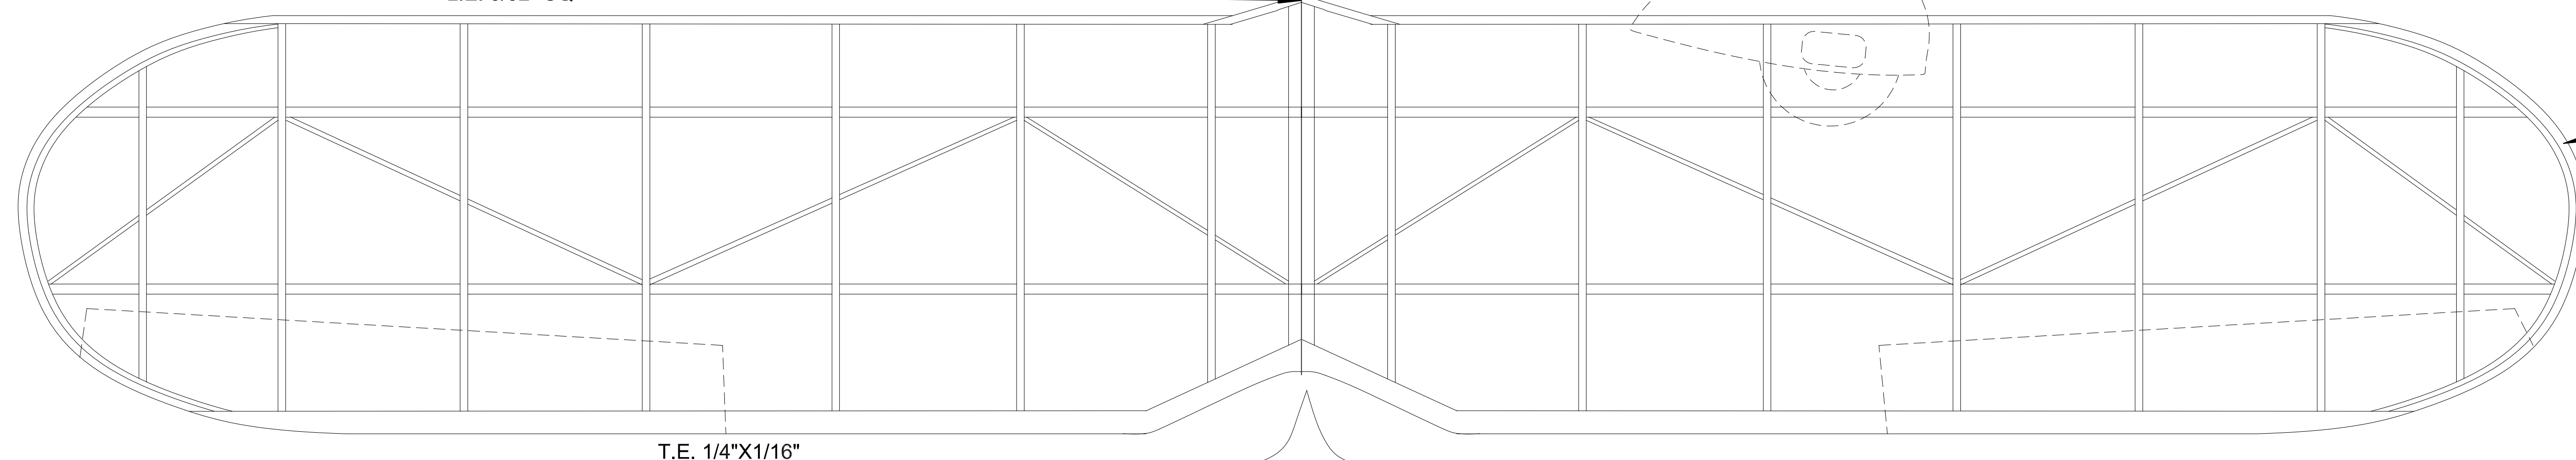

FORMERS FROM 1/16" OR 1/32" LAMINATED CROSS GRAIN

COWL 1-3 1/4 BALSA
4-5 1/16 BALSA

DIHEDRAL 1" & 1/4" AT EACH WING TIP
DIHEDRAL BREAK

C4&5 1/16"
C1-3 1/4"

1.5" WHEELS
3/4" TAIL WHEEL

FIAT CR-42 FALCO
DRAWN BY TOM AKERY 3 MARCH 2015
NOT FOR RESALE 27 INCH SPAN
FREE USE TO MEMBERS OF S&T, HPA & SFA