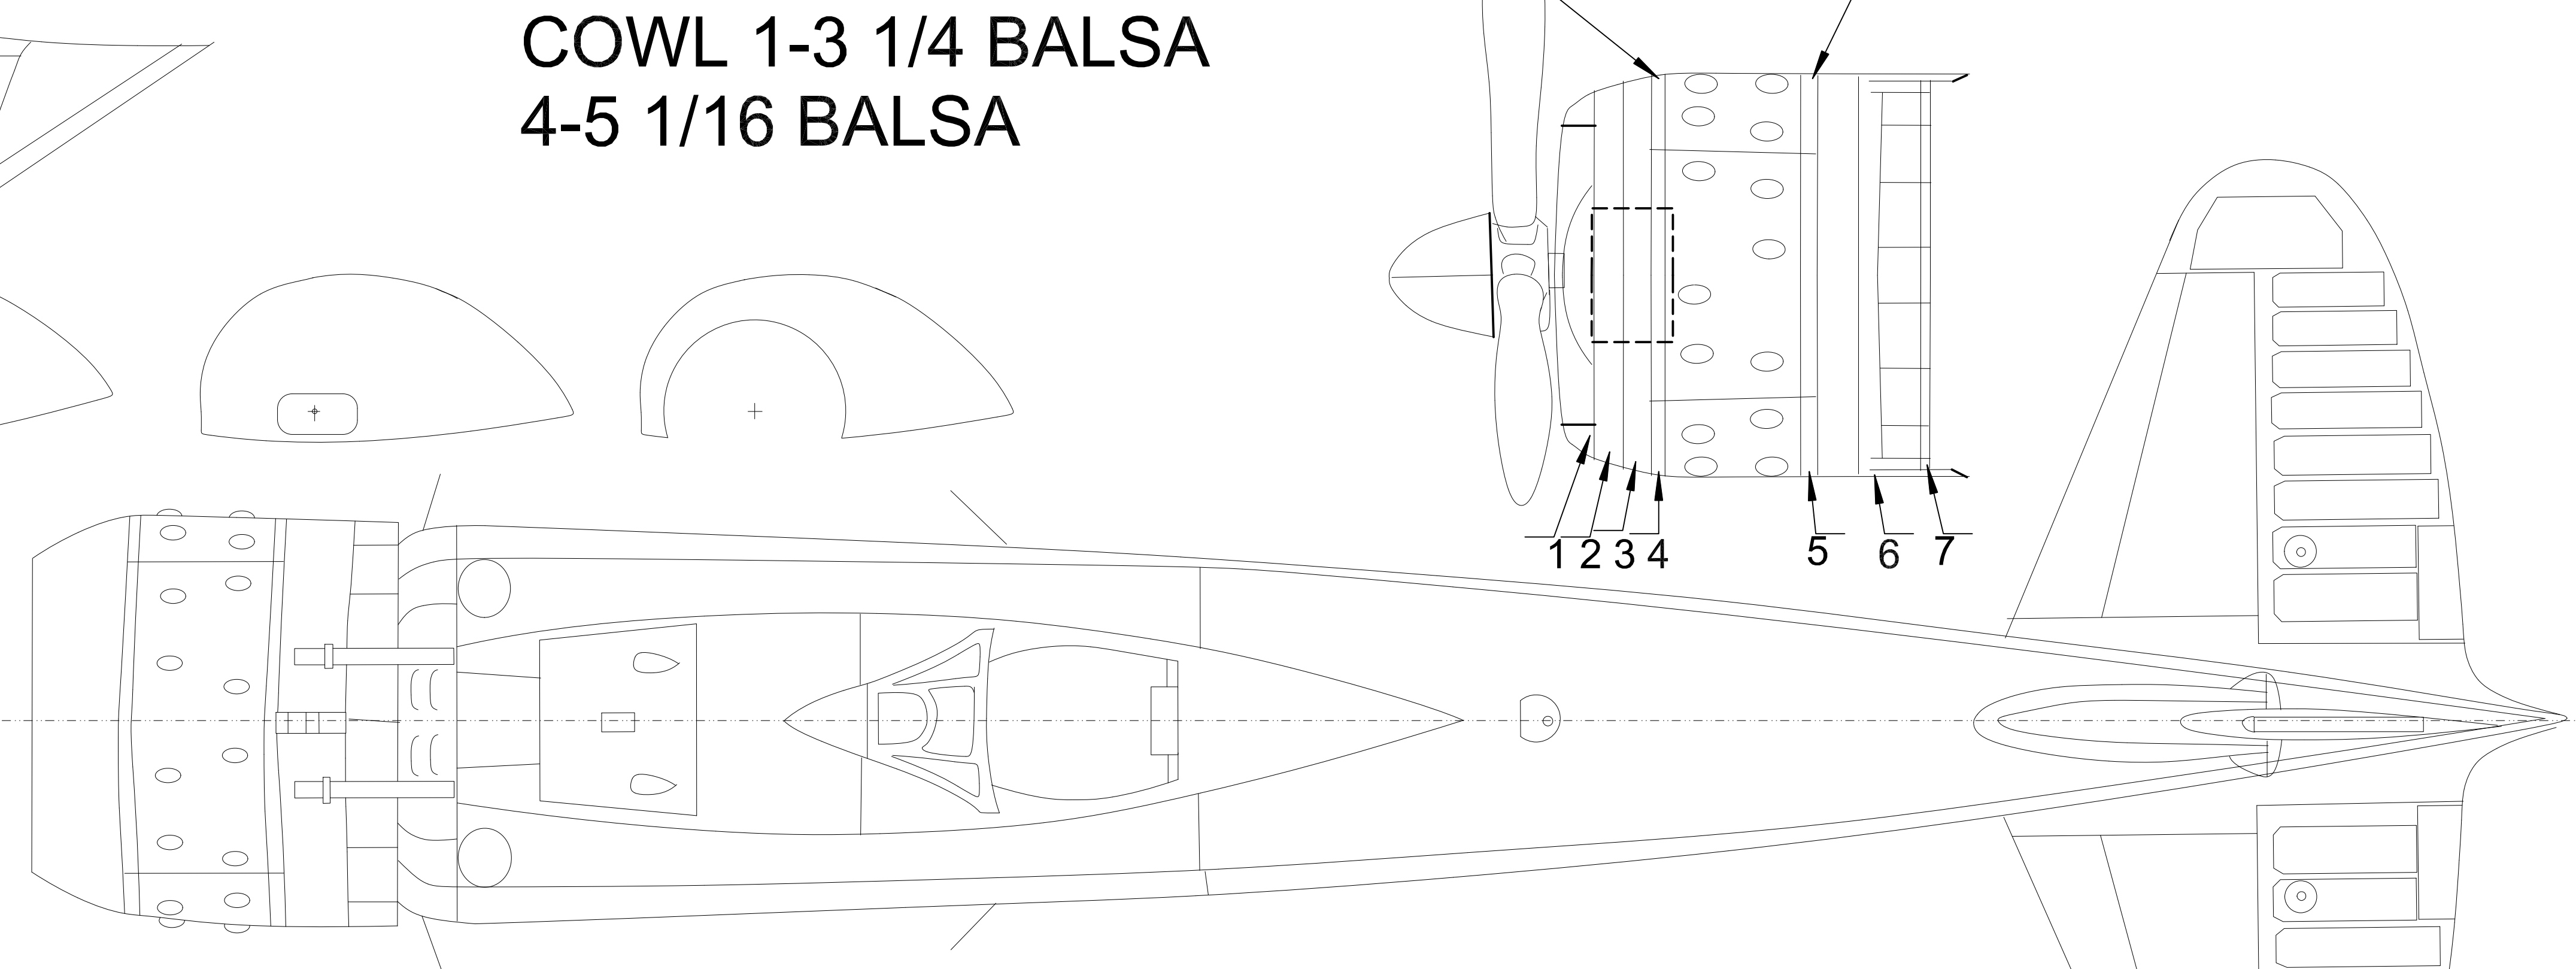

FORMERS FROM 1/16" OR 1/32" LAMINATED CROSS GRAIN

COWL 1-3 1/4 BALSA
4-5 1/16 BALSA

DIHEDRAL 1" & 1/4" AT EACH WING TIP
DIHEDRAL BREAK

C4&5 1/16"
C1-3 1/4"

1.5" WHEELS
3/4" TAIL WHEEL

FIAT CR-42 FALCO
DRAWN BY TOM AKERY 3 MARCH 2015
NOT FOR RESALE 27 INCH SPAN
FREE USE TO MEMBERS OF S&T, HPA & SFA