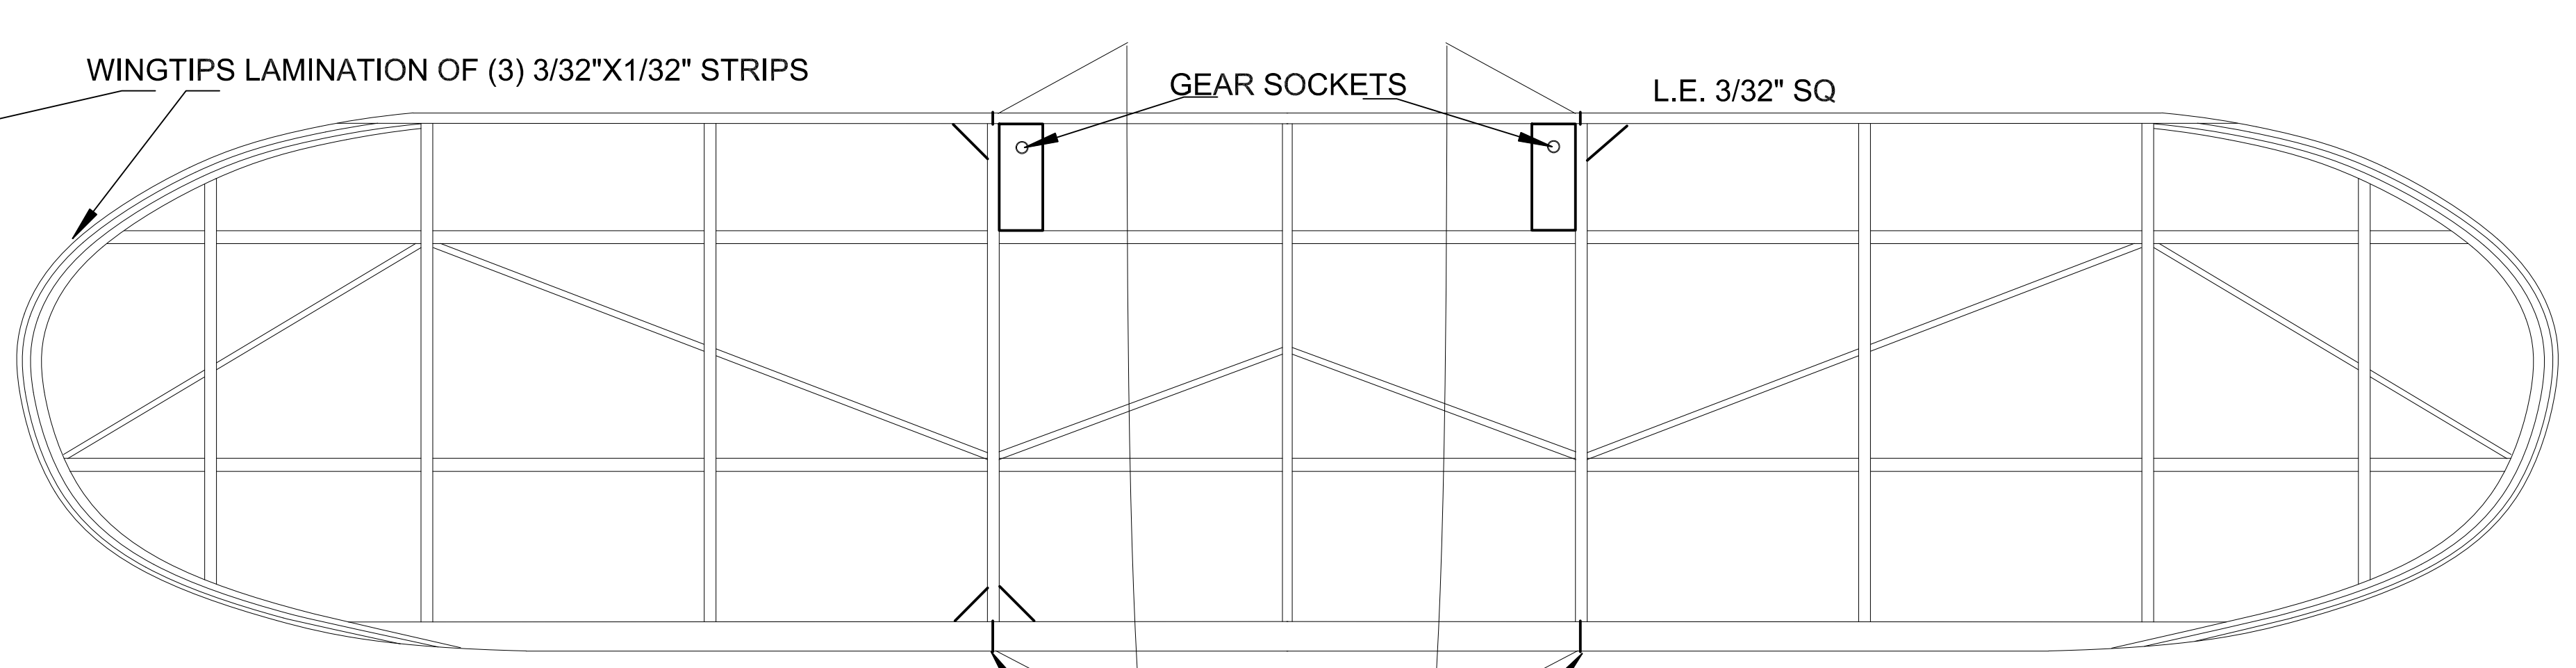

FORMERS FROM 1/16" OR 1/32" LAMINATED CROSS GRAIN

COWL 1-3 1/4 BALSA
4-5 1/16 BALSA

DIHEDRAL 1" & 1/4" AT EACH WING TIP
DIHEDRAL BREAK

C4&5 1/16"
C1-3 1/4"

1.5" WHEELS
3/4" TAIL WHEEL

FIAT CR-42 FALCO
DRAWN BY TOM AKERY 3 MARCH 2015
NOT FOR RESALE 27 INCH SPAN
FREE USE TO MEMBERS OF S&T, HPA & SFA