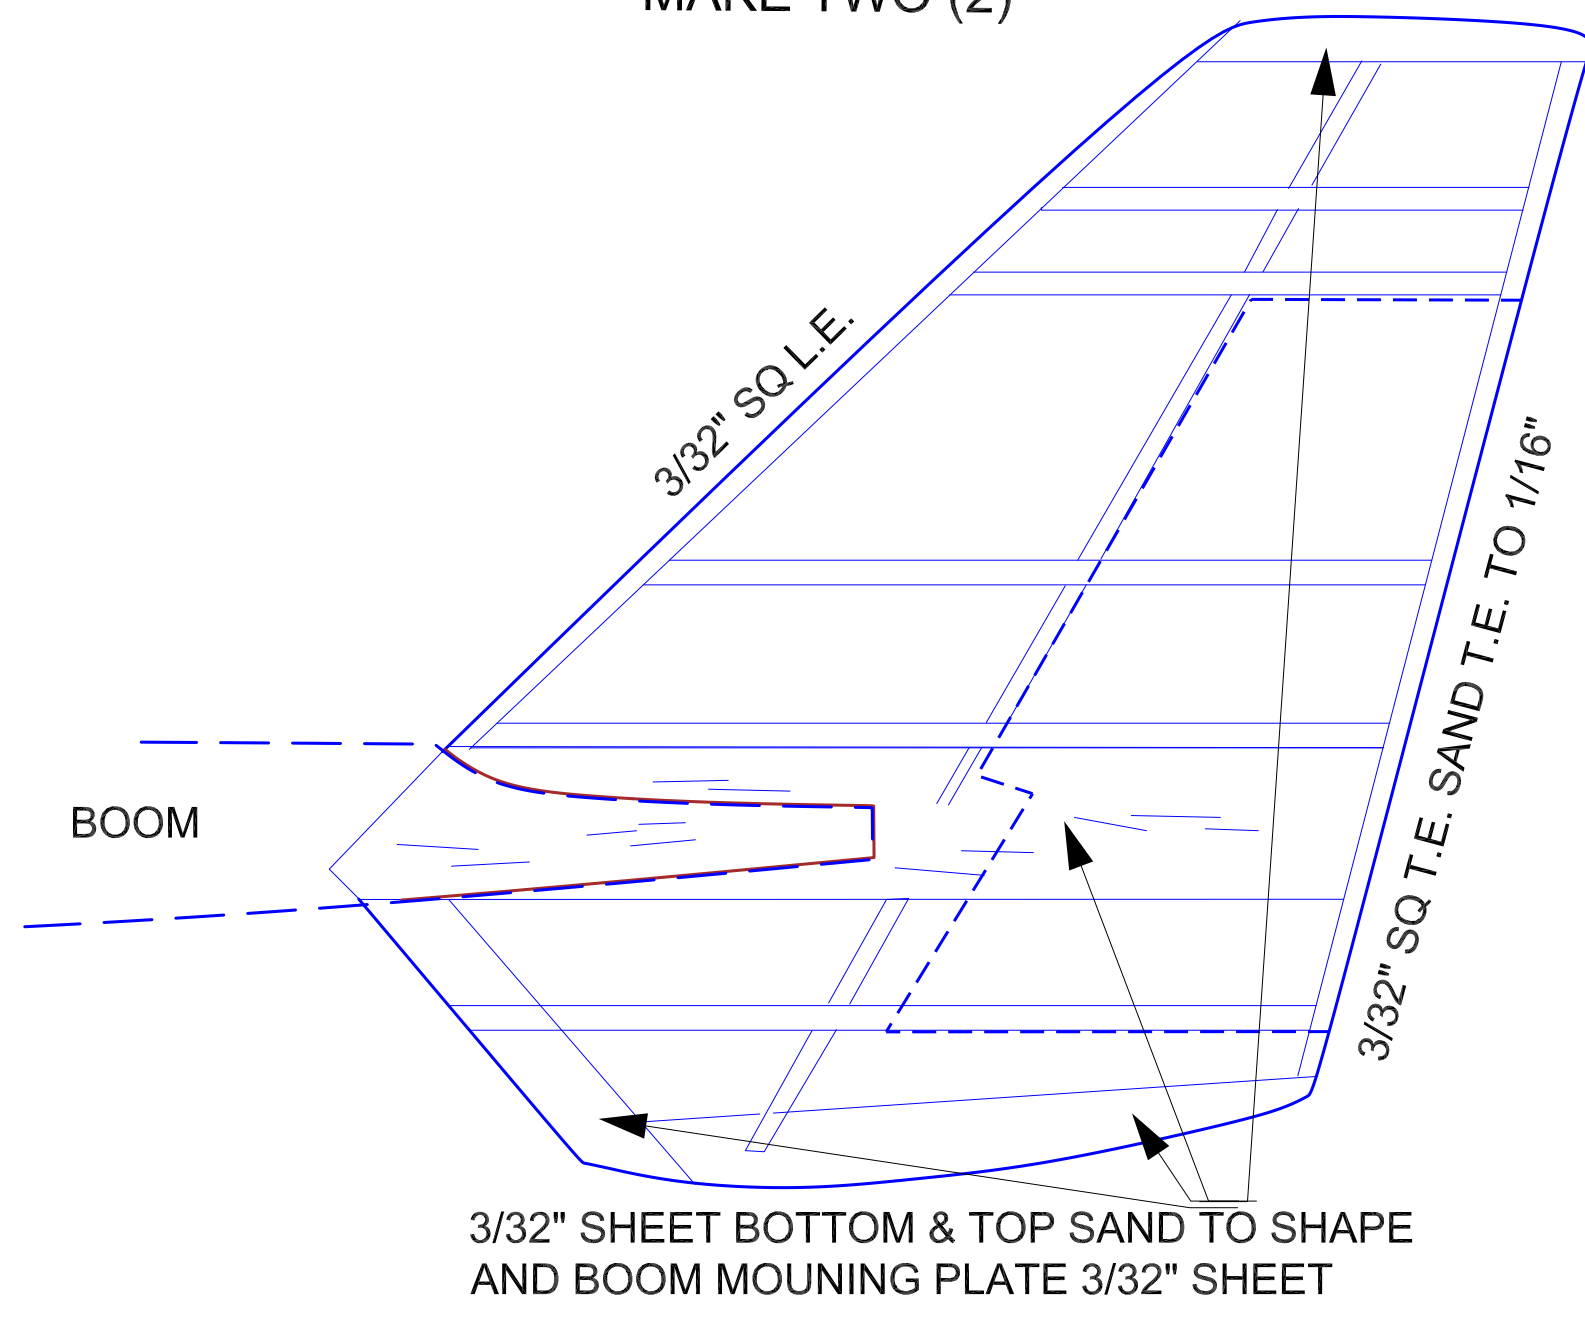

VERTICAL STAB MAKE FROM 3/32" SQ FRAME AND 1/32X 1/8 RIBS OVER FRAME MAKE TWO (2)

BOOM SIDE VIEW

BOOM TOP VIEW

# IKARUS 452M

DRAWN BY TOM AKERY 1 SEPT 2019  
27" SPAN RUBBER POWERED  
FREE USE BY MEMBERS OF S&T, HPA & SFA  
NOT FOR RESALE