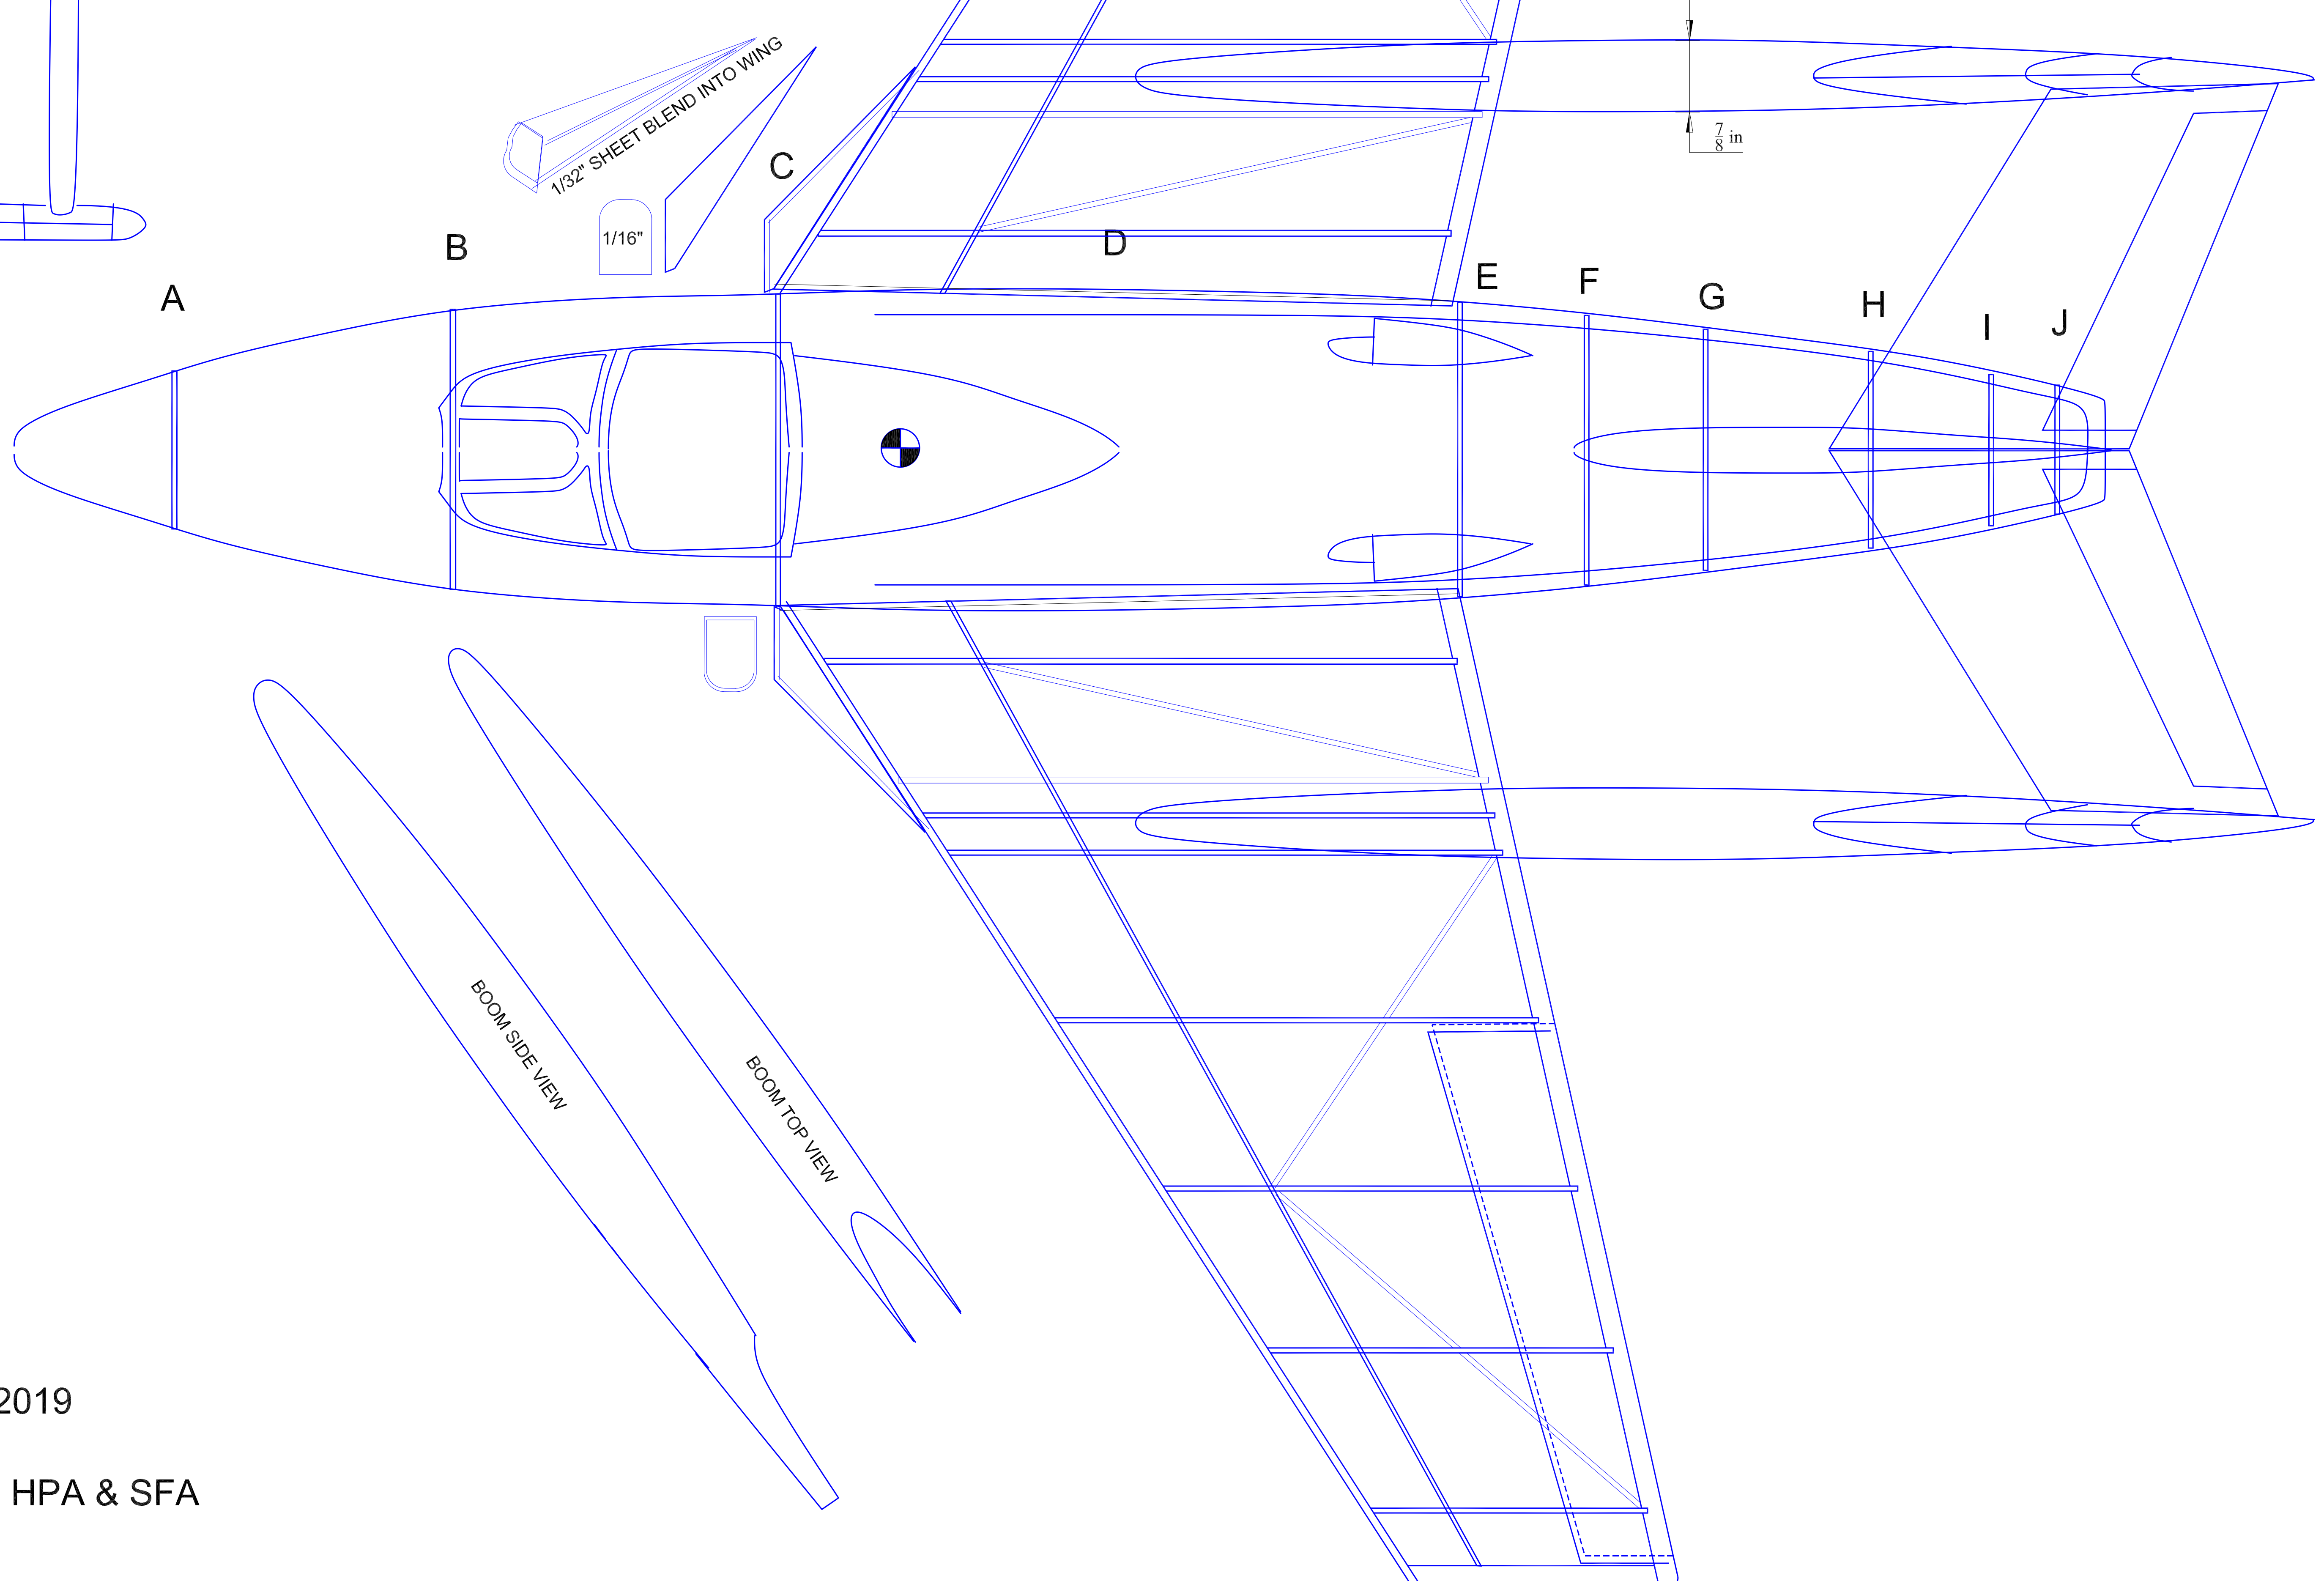

VERTICAL STAB MAKE FROM 3/32" SQ FRAME AND 1/32X 1/8 RIBS OVER FRAME MAKE TWO (2)

BOOM SIDE VIEW

BOOM TOP VIEW

# IKARUS 452M

DRAWN BY TOM AKERY 1 SEPT 2019  
27" SPAN RUBBER POWERED  
FREE USE BY MEMBERS OF S&T, HPA & SFA  
NOT FOR RESALE