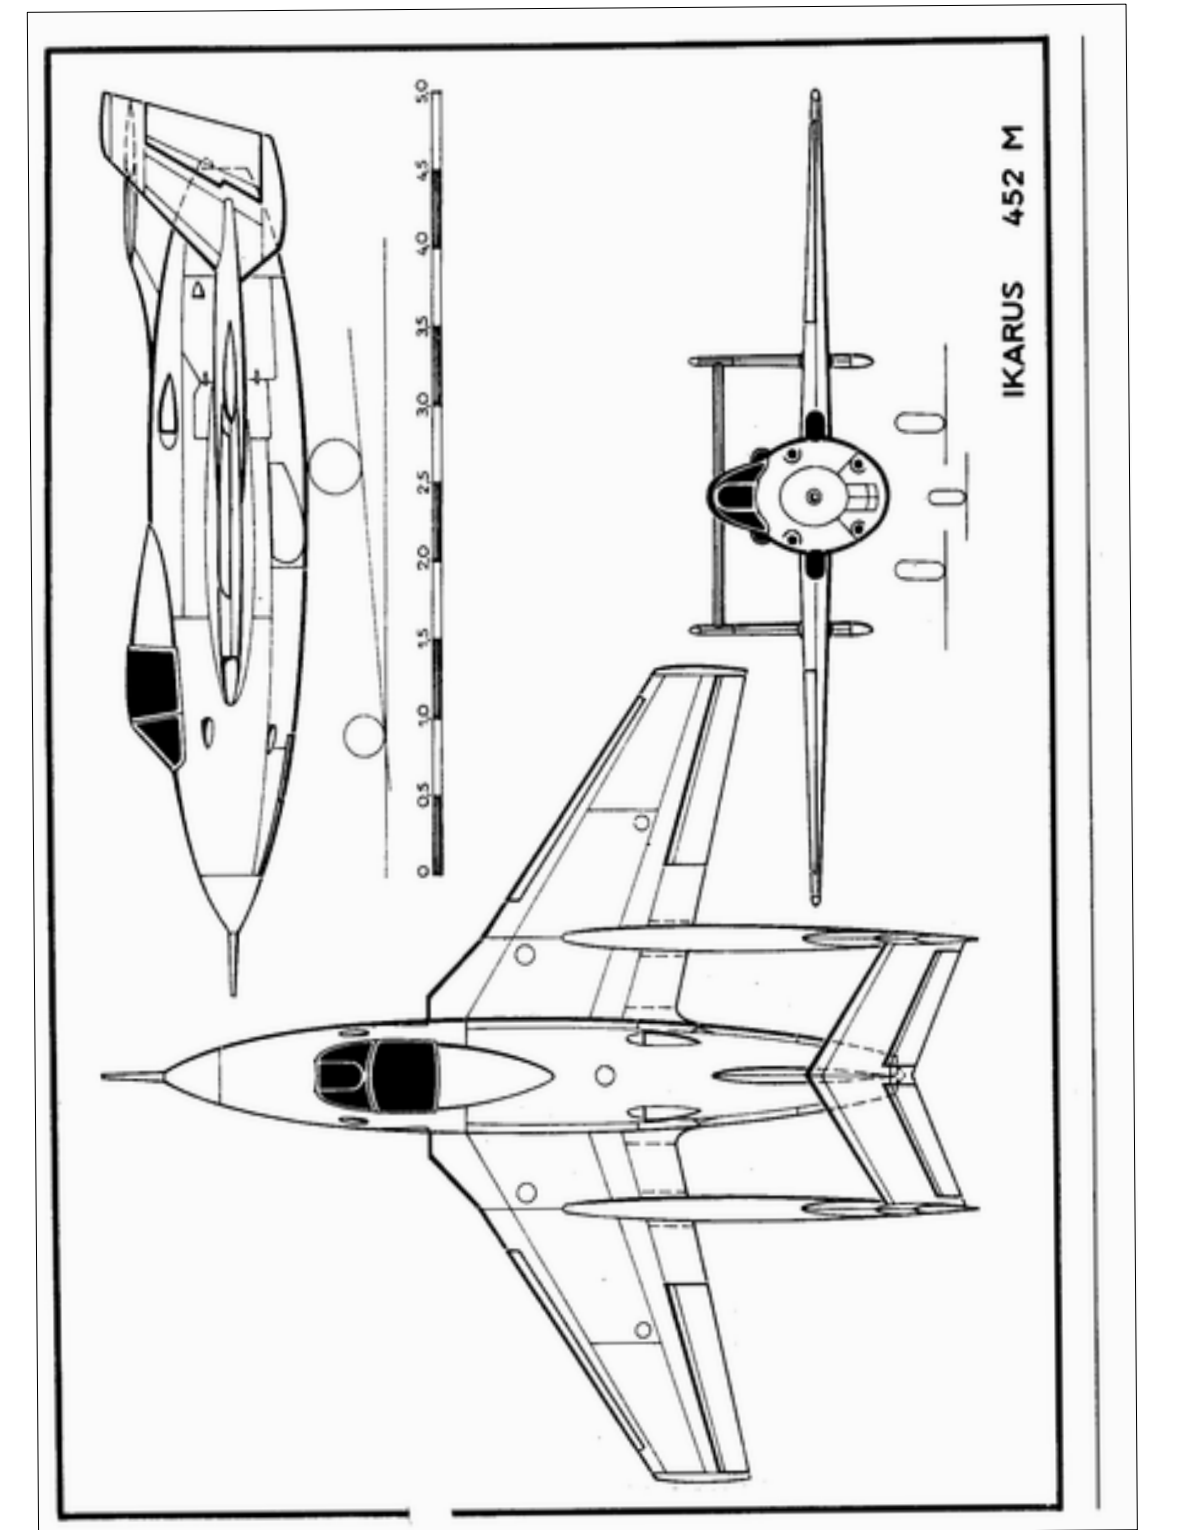

VERTICAL STAB MAKE FROM 3/32" SQ FRAME AND 1/32X 1/8 RIBS OVER FRAME MAKE TWO (2)

BOOM SIDE VIEW

BOOM TOP VIEW

# IKARUS 452M

DRAWN BY TOM AKERY 1 SEPT 2019  
27" SPAN RUBBER POWERED  
FREE USE BY MEMBERS OF S&T, HPA & SFA  
NOT FOR RESALE