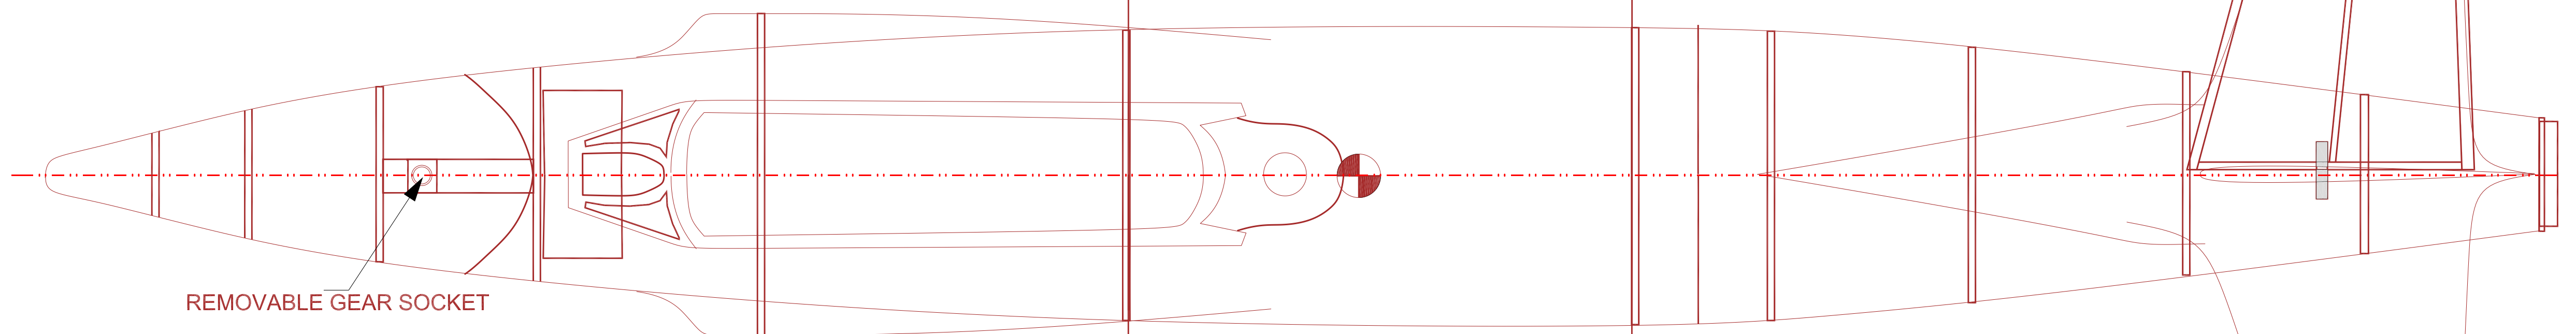

T-33 SHOOTING STAR

27" SPAN RUBBER POWERED MODEL
DESIGNED AND DRAWN BY TOM AKERY 8.4.2018

TIP TANKS TO BE MADE OF PLUNGE MOLDED STYROFOAM PICNIC PLATES
MAKE TWO HALVES AND GLUE THEM TOGETHER