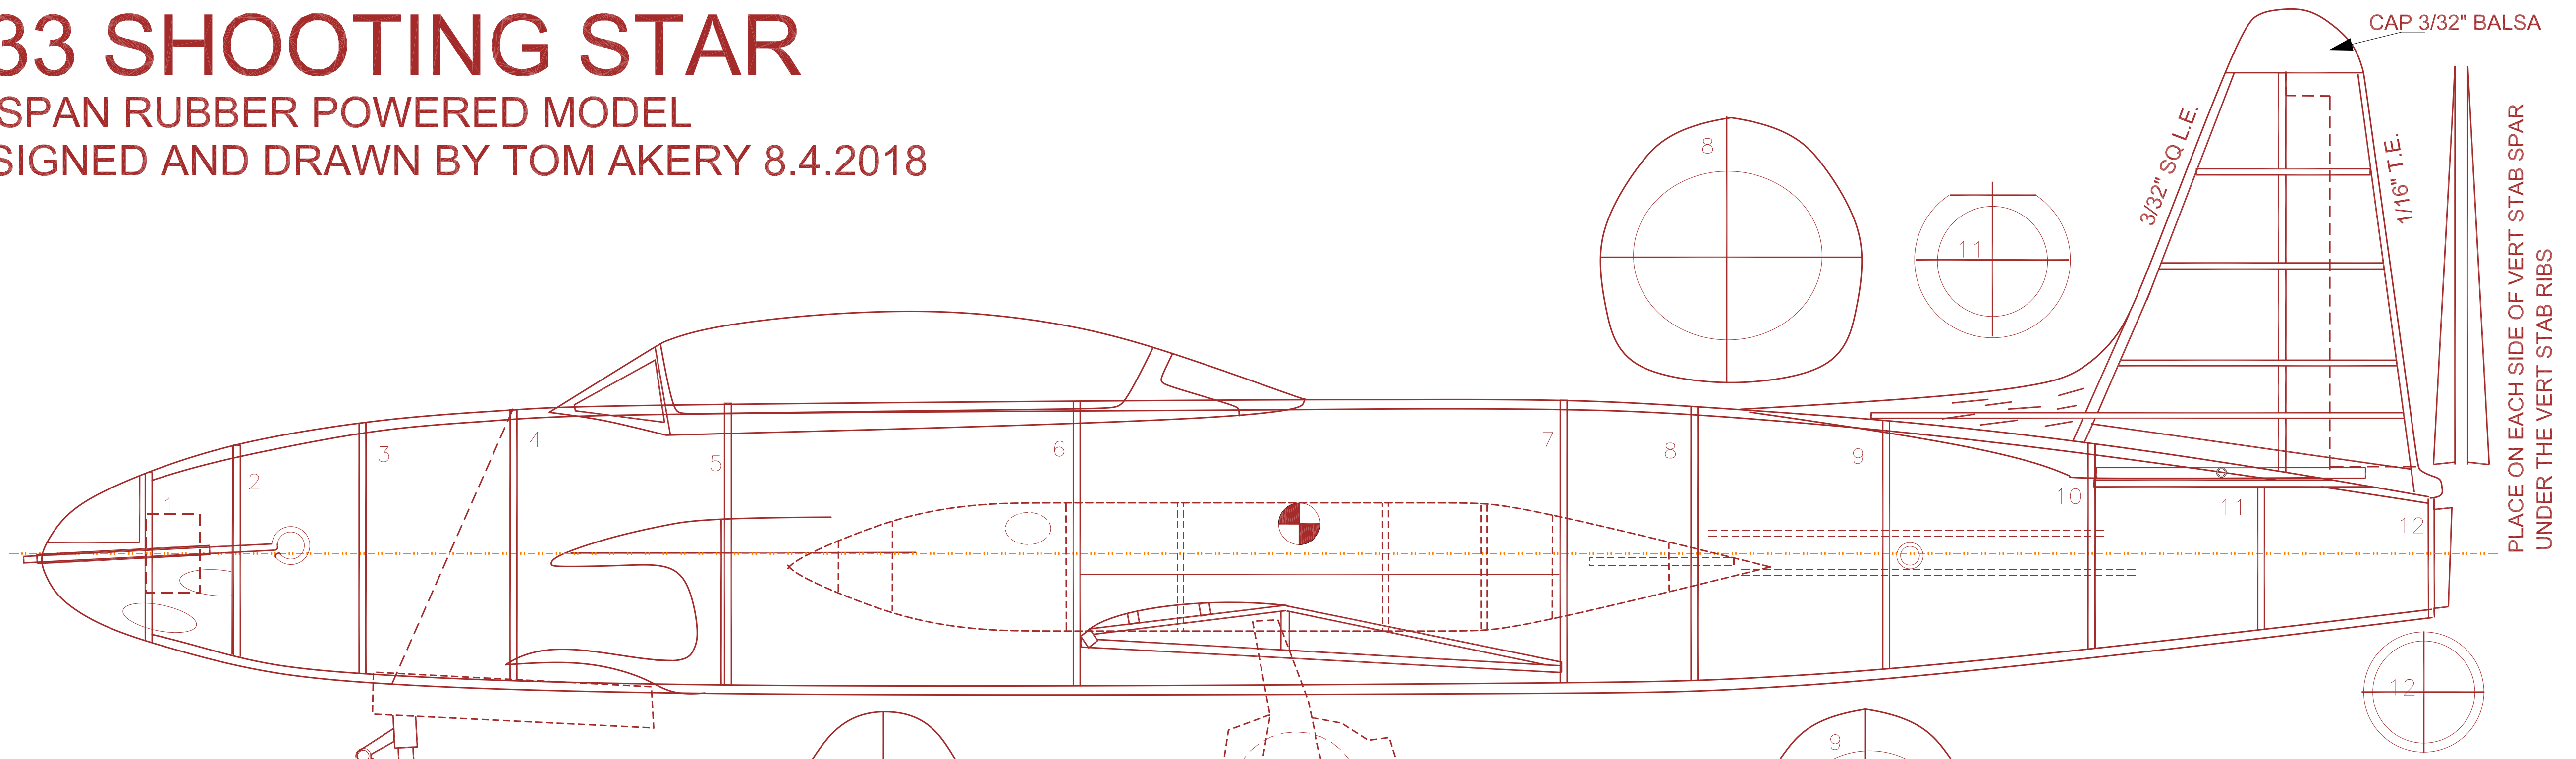

T-33 SHOOTING STAR

27" SPAN RUBBER POWERED MODEL
DESIGNED AND DRAWN BY TOM AKERY 8.4.2018

TIP TANKS TO BE MADE OF PLUNGE MOLDED STYROFOAM PICNIC PLATES
MAKE TWO HALVES AND GLUE THEM TOGETHER