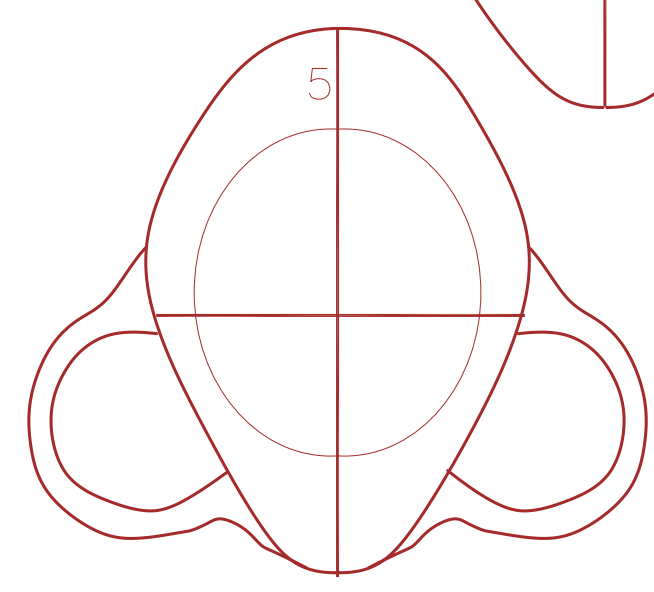

T-33 SHOOTING STAR

27" SPAN RUBBER POWERED MODEL
DESIGNED AND DRAWN BY TOM AKERY 8.4.2018

TIP TANKS TO BE MADE OF PLUNGE MOLDED STYROFOAM PICNIC PLATES
MAKE TWO HALVES AND GLUE THEM TOGETHER