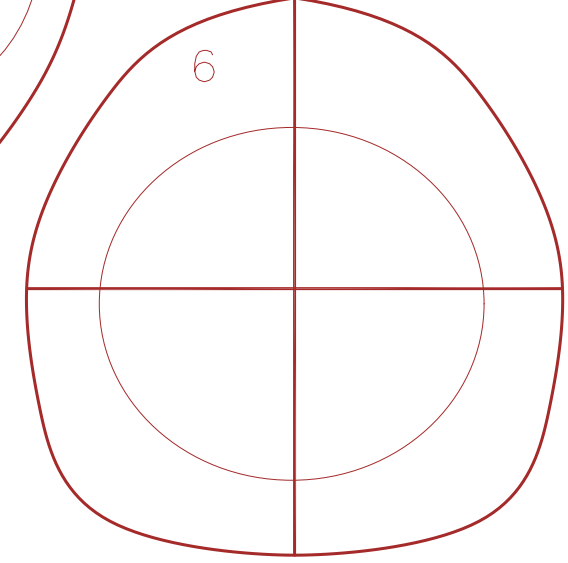

T-33 SHOOTING STAR

27" SPAN RUBBER POWERED MODEL
DESIGNED AND DRAWN BY TOM AKERY 8.4.2018

TIP TANKS TO BE MADE OF PLUNGE MOLDED STYROFOAM PICNIC PLATES
MAKE TWO HALVES AND GLUE THEM TOGETHER