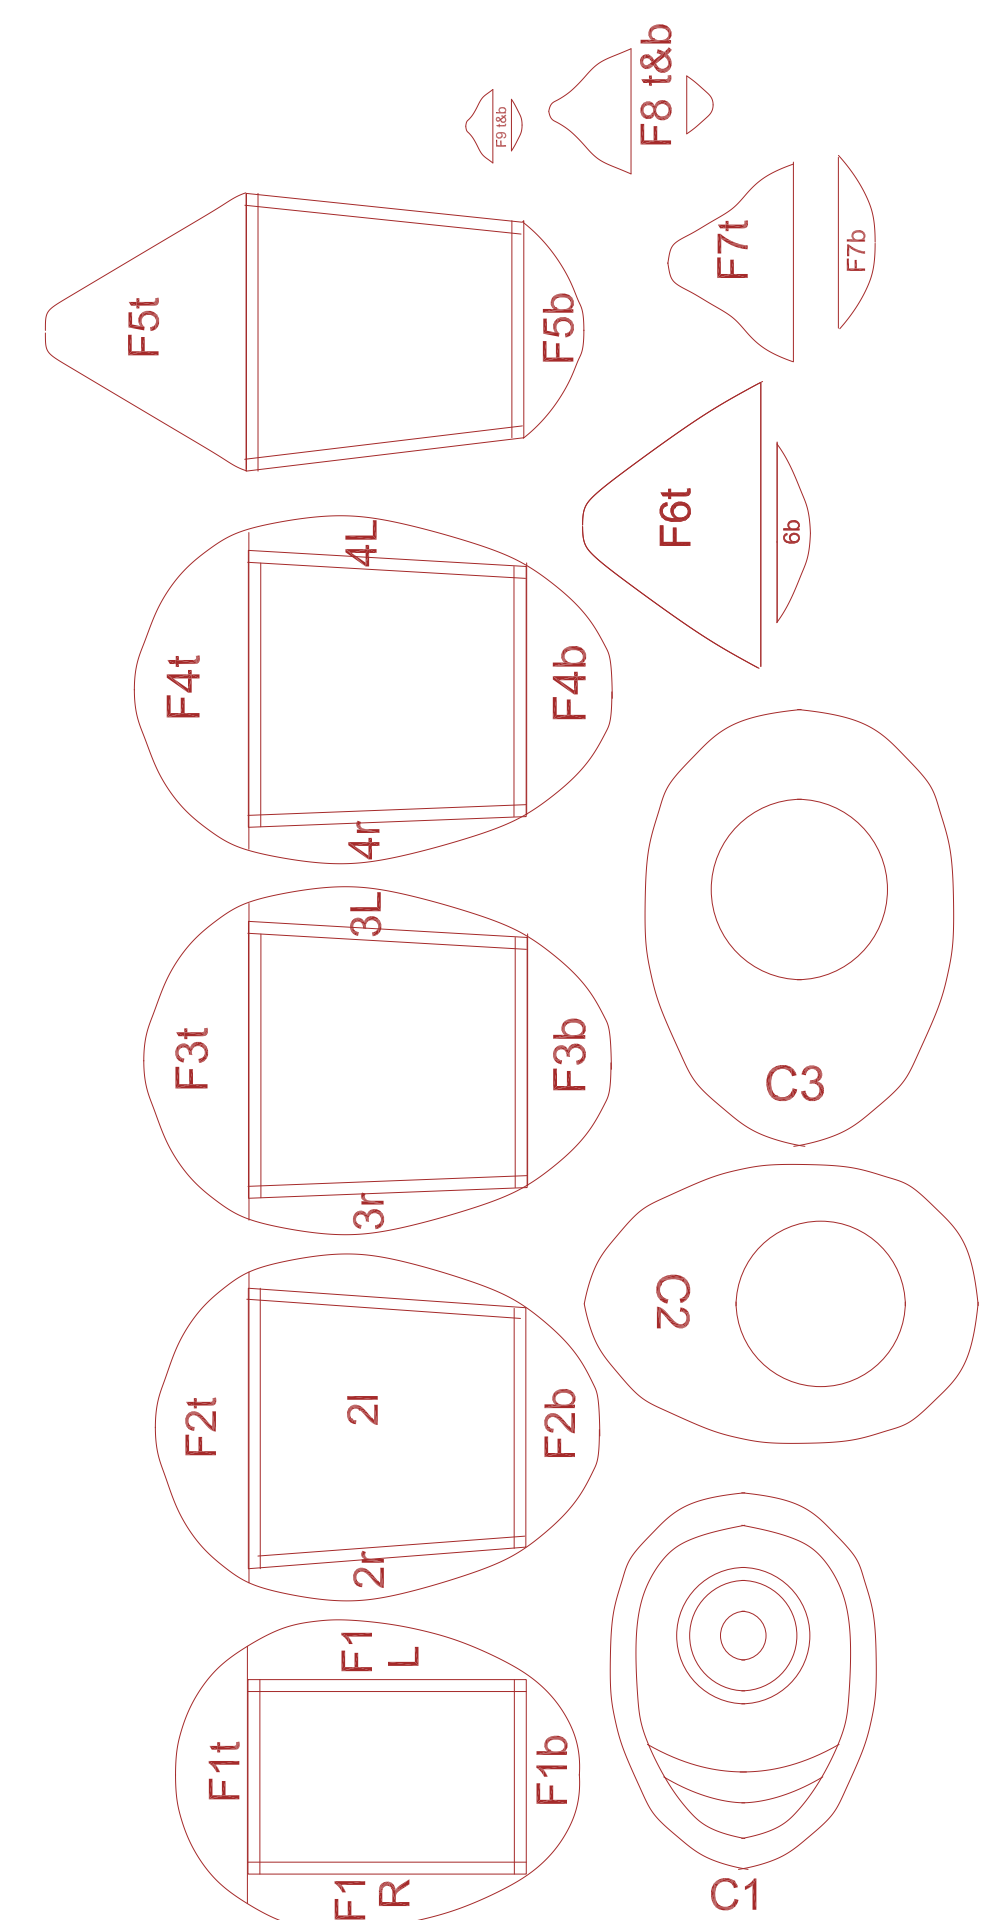

FIN OUTLINE 1/16X1/8" SHEET

# PSEUDO-DIME SCALE P-47B RAZORBACK ©

DRAWN BY TOM AKERY 23 DEC 2017

FREE ONE TIME USE BY S&T, HPA AND SFA MEMBERS

ALL CONSTRUCTION FROM 1/16 Balsa UNLESS NOTED OTHERWISE