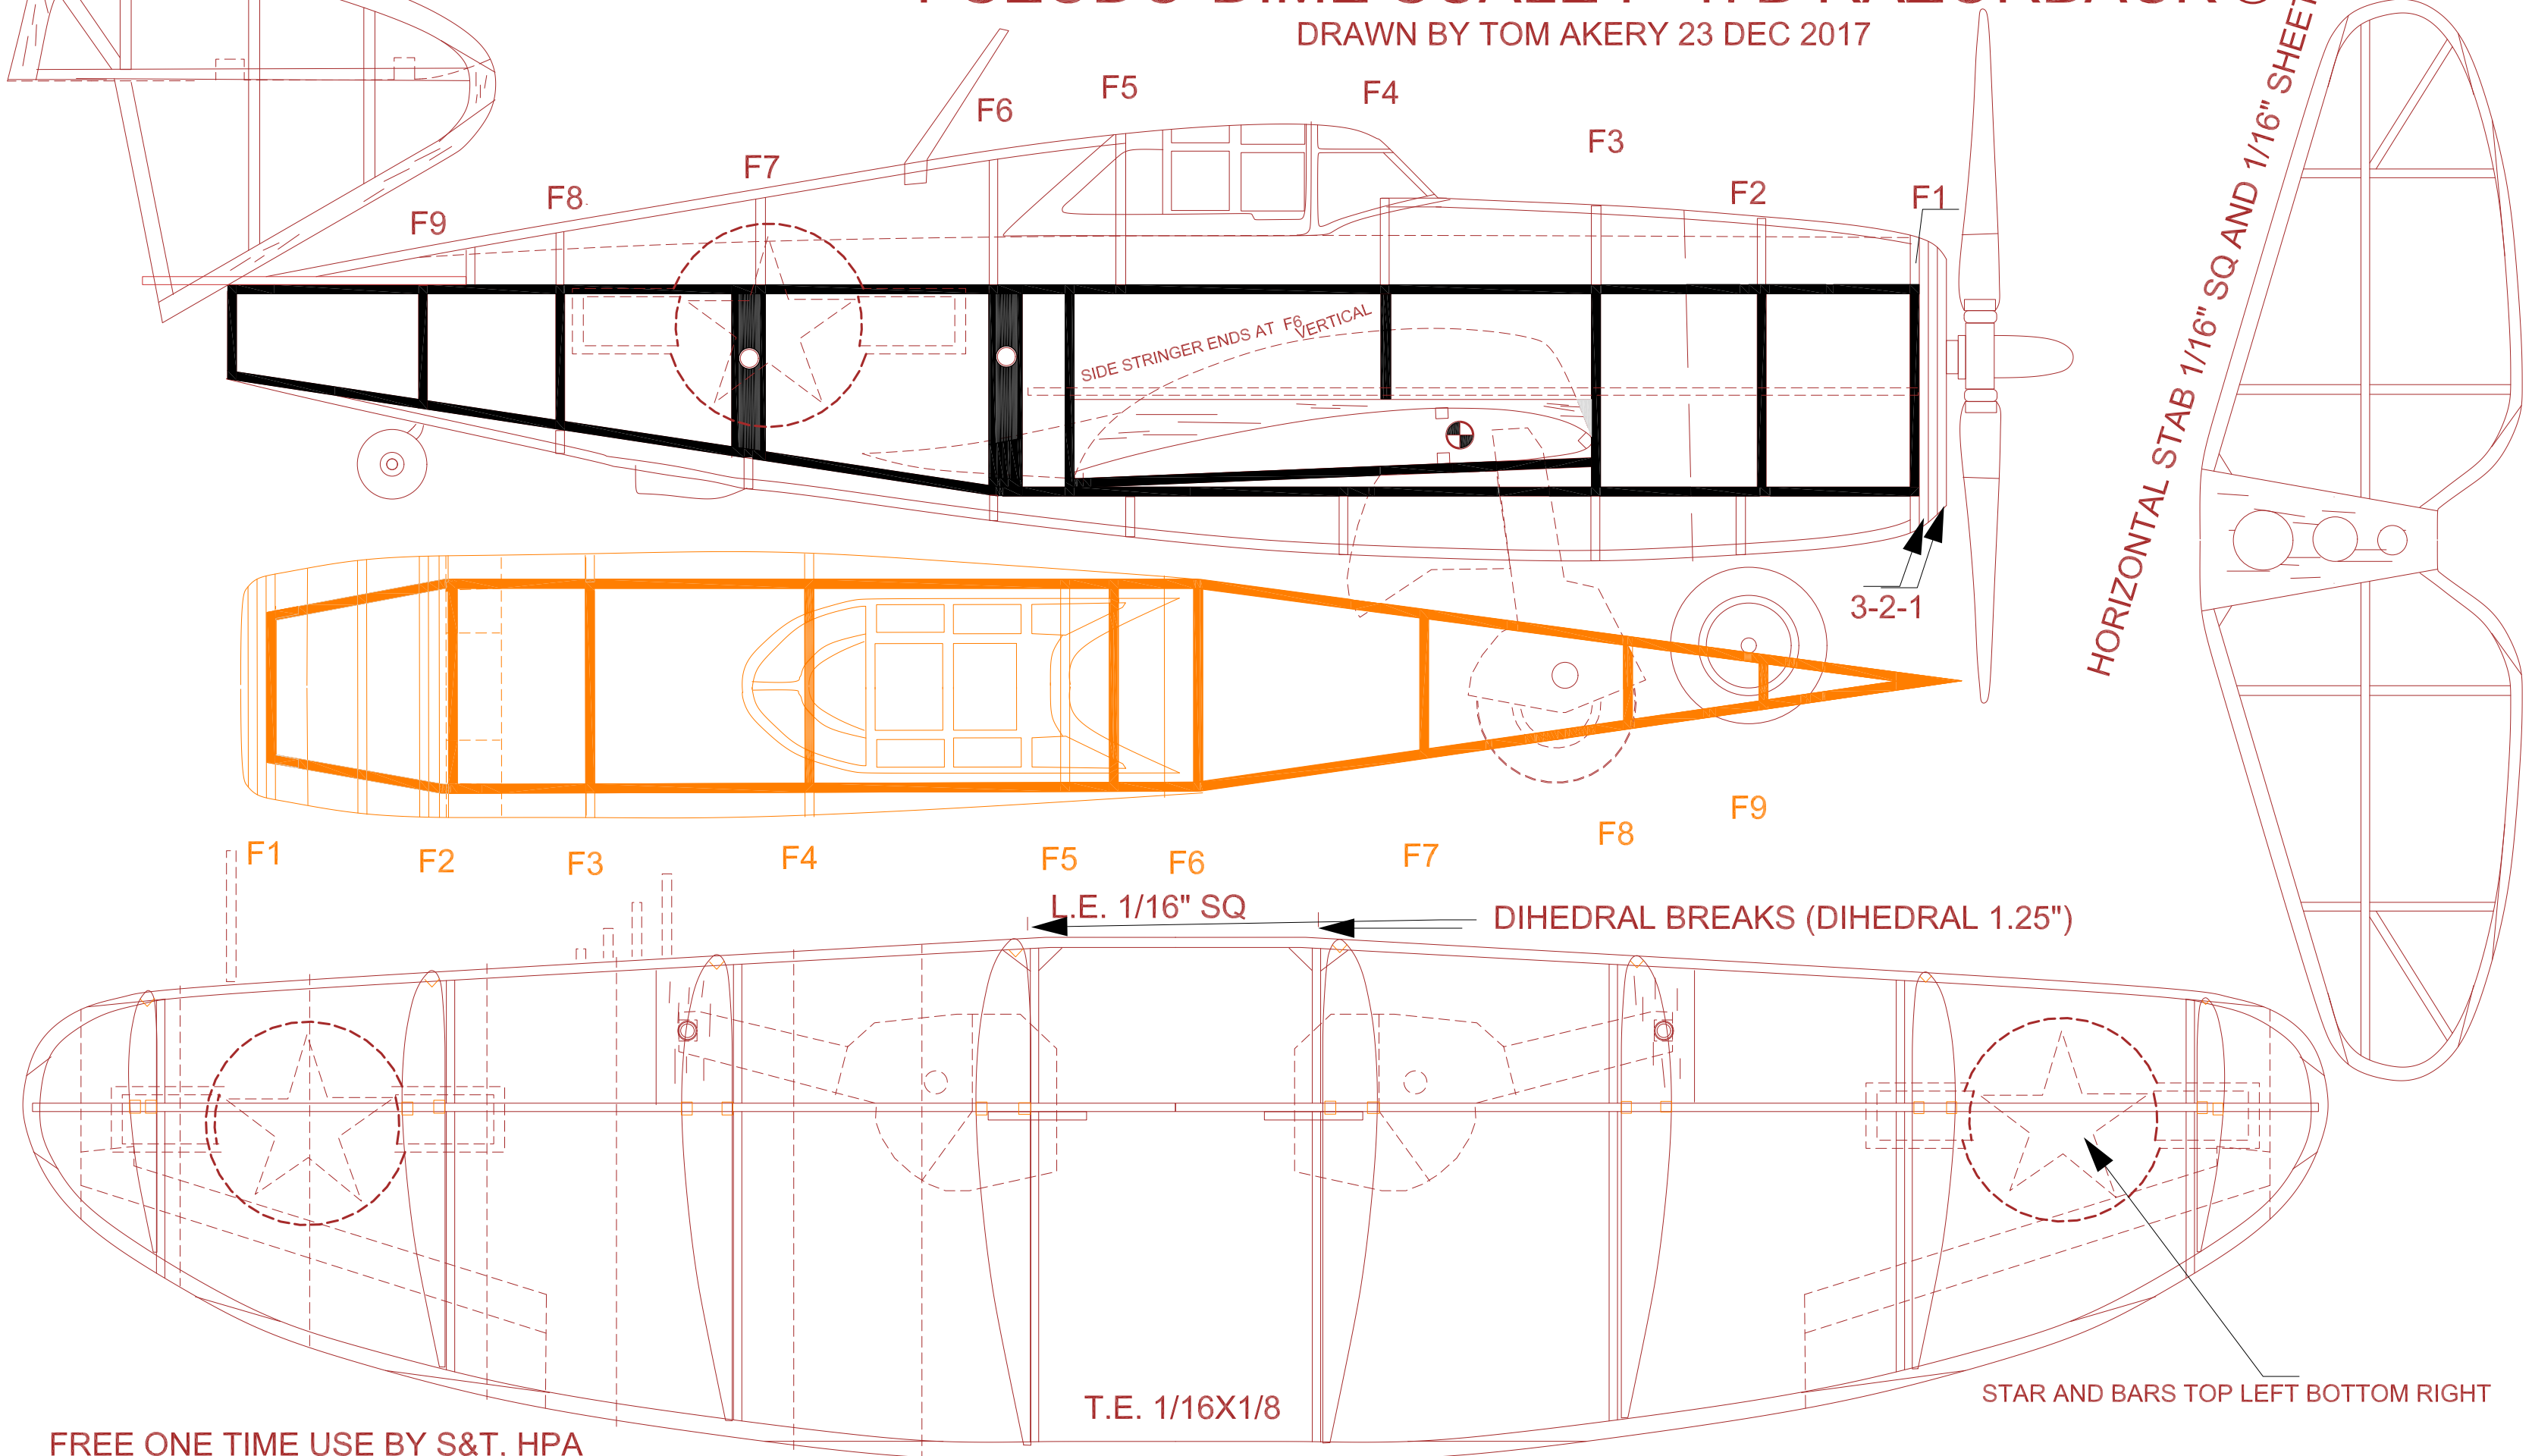

FIN OUTLINE 1/16X1/8" SHEET

# PSEUDO-DIME SCALE P-47B RAZORBACK ©

DRAWN BY TOM AKERY 23 DEC 2017

FREE ONE TIME USE BY S&T, HPA AND SFA MEMBERS

ALL CONSTRUCTION FROM 1/16 Balsa UNLESS NOTED OTHERWISE