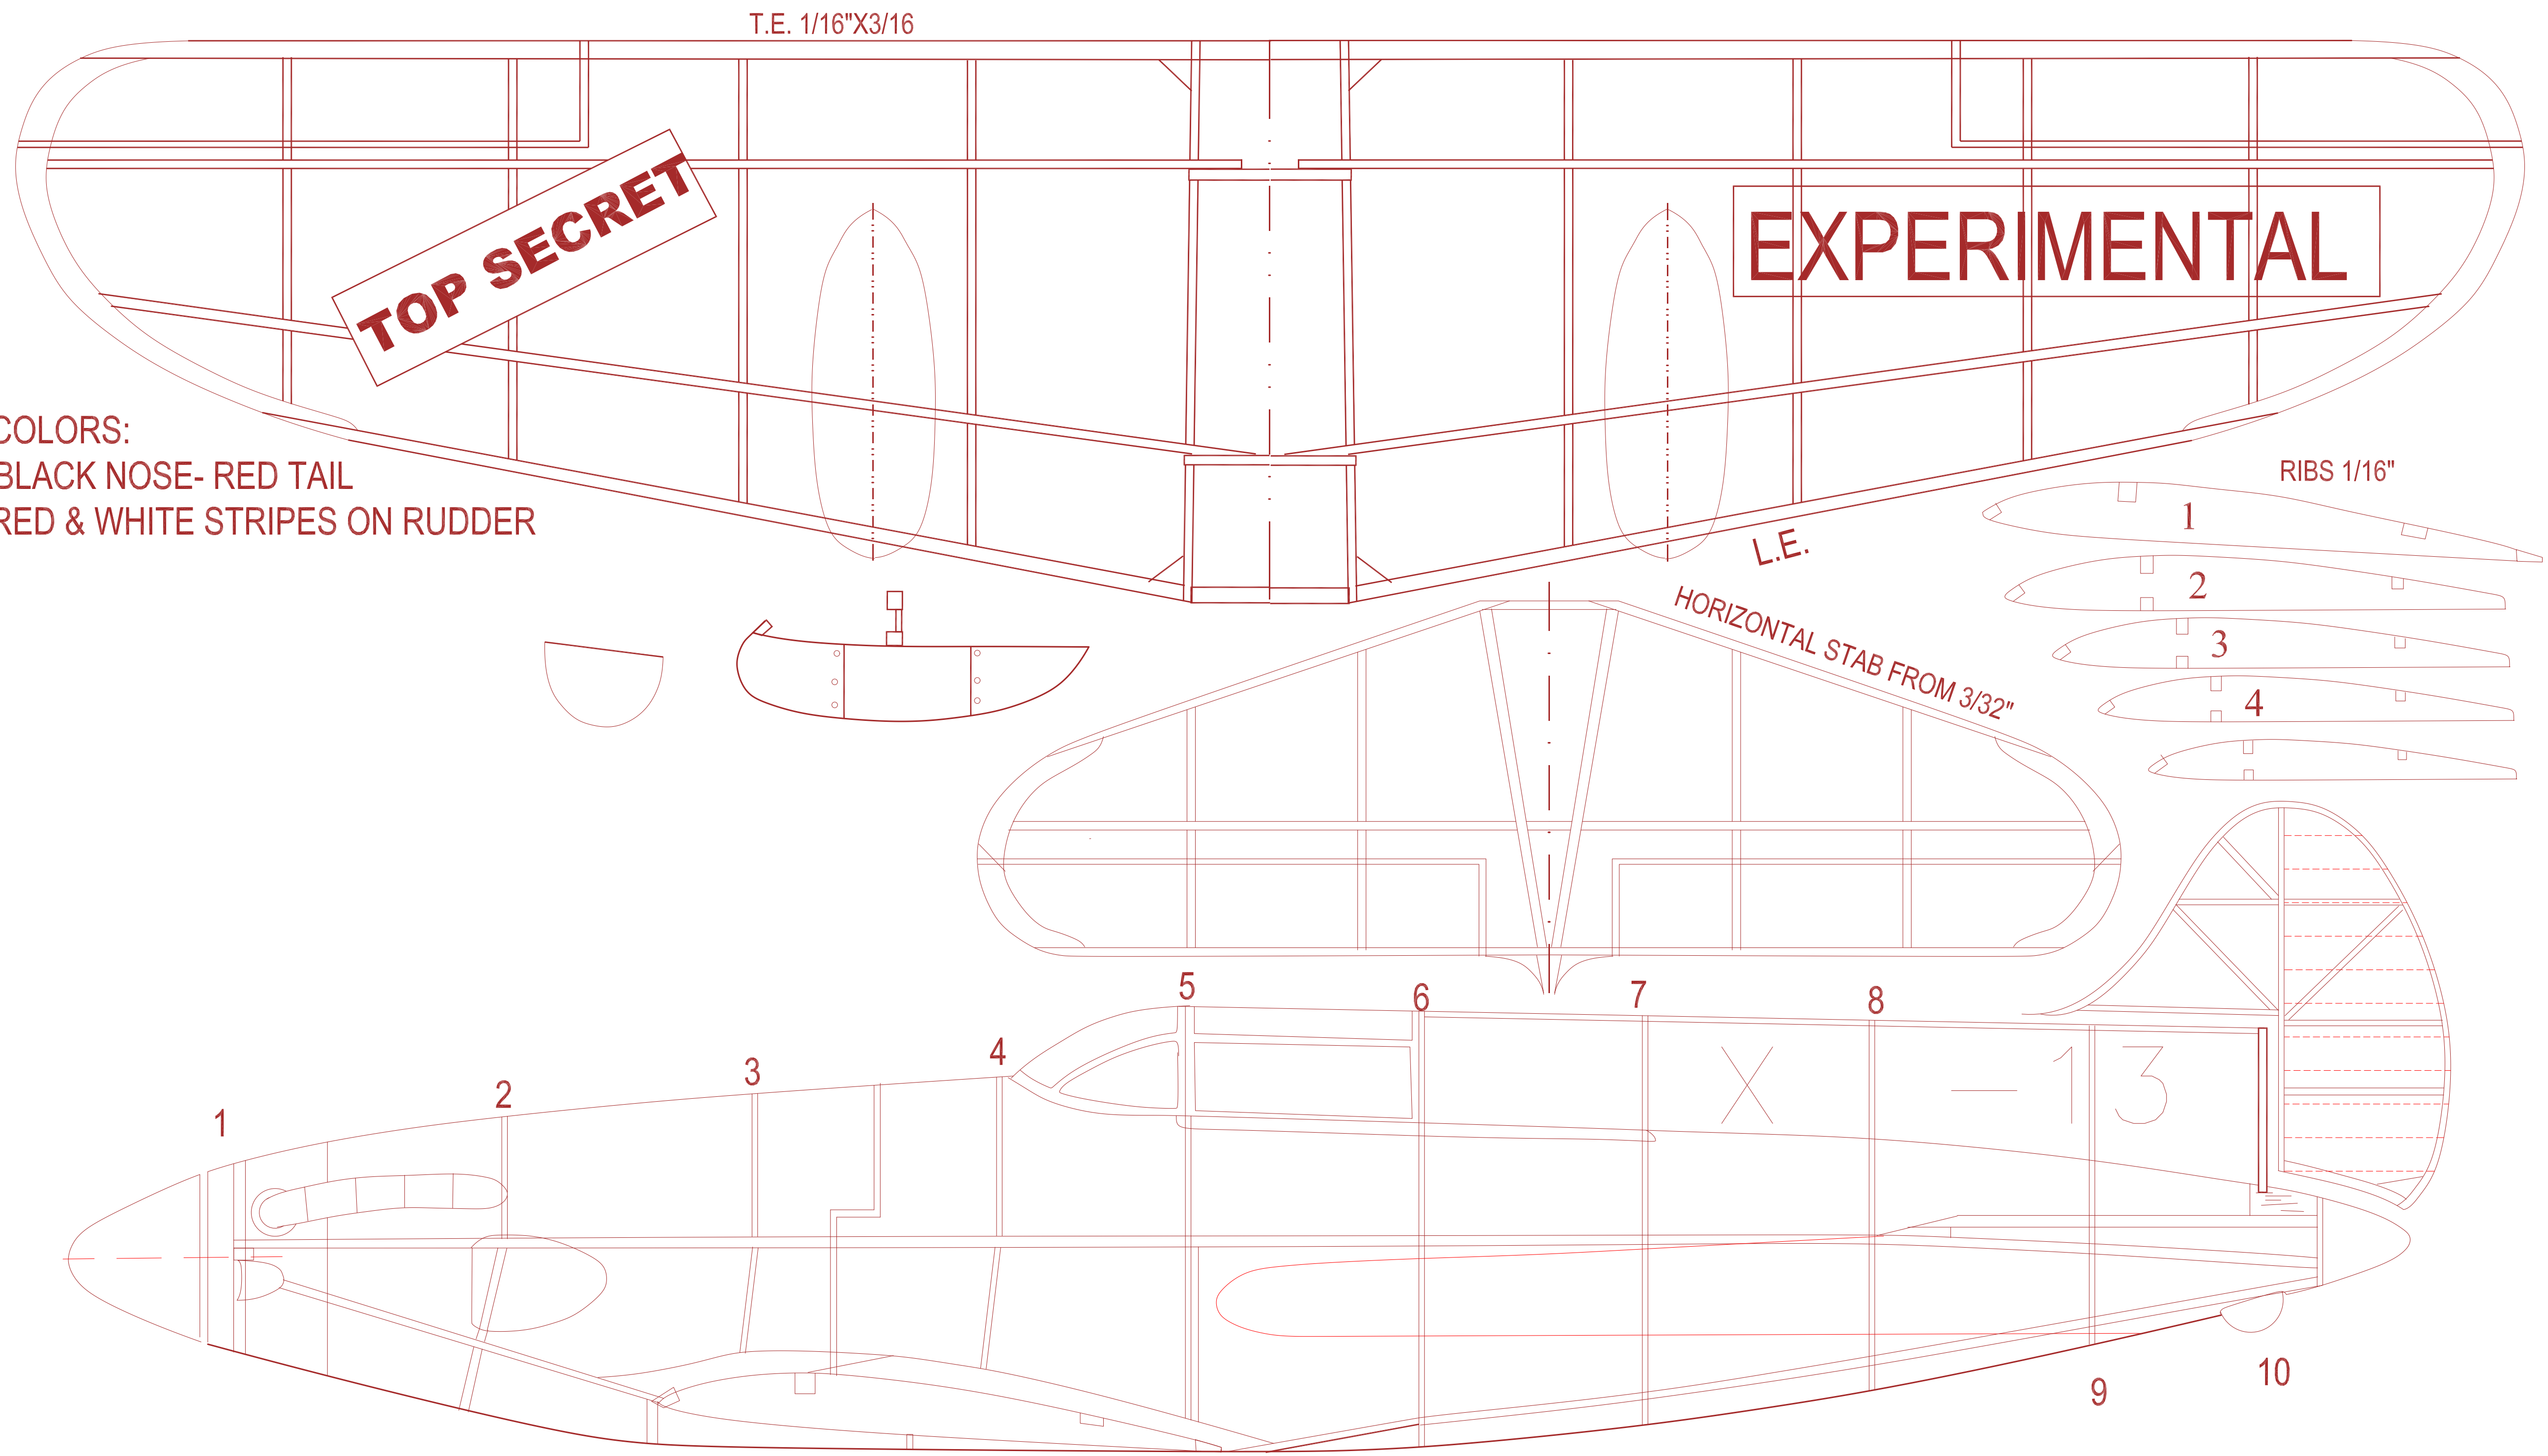

T.E. 1/16"X3/16

TOP SECRET

EXPERIMENTAL

COLORS:
BLACK NOSE- RED TAIL
RED & WHITE STRIPES ON RUDDER

RIBS 1/16"

L.E.

HORIZONTAL STAB FROM 3/32"

REDRAWN TO 28" SPAN WITH ENLARGED
VERTICAL FIN AND RUDDER BY TOM AKERY
28 JUNE 2017

AIRDEVIL MODEL CO.

**SMILIN' JACK'S X-13 RACER
PRELIMINARY DRAWING FOR
EXPERIMENTAL DEPT. ONLY**