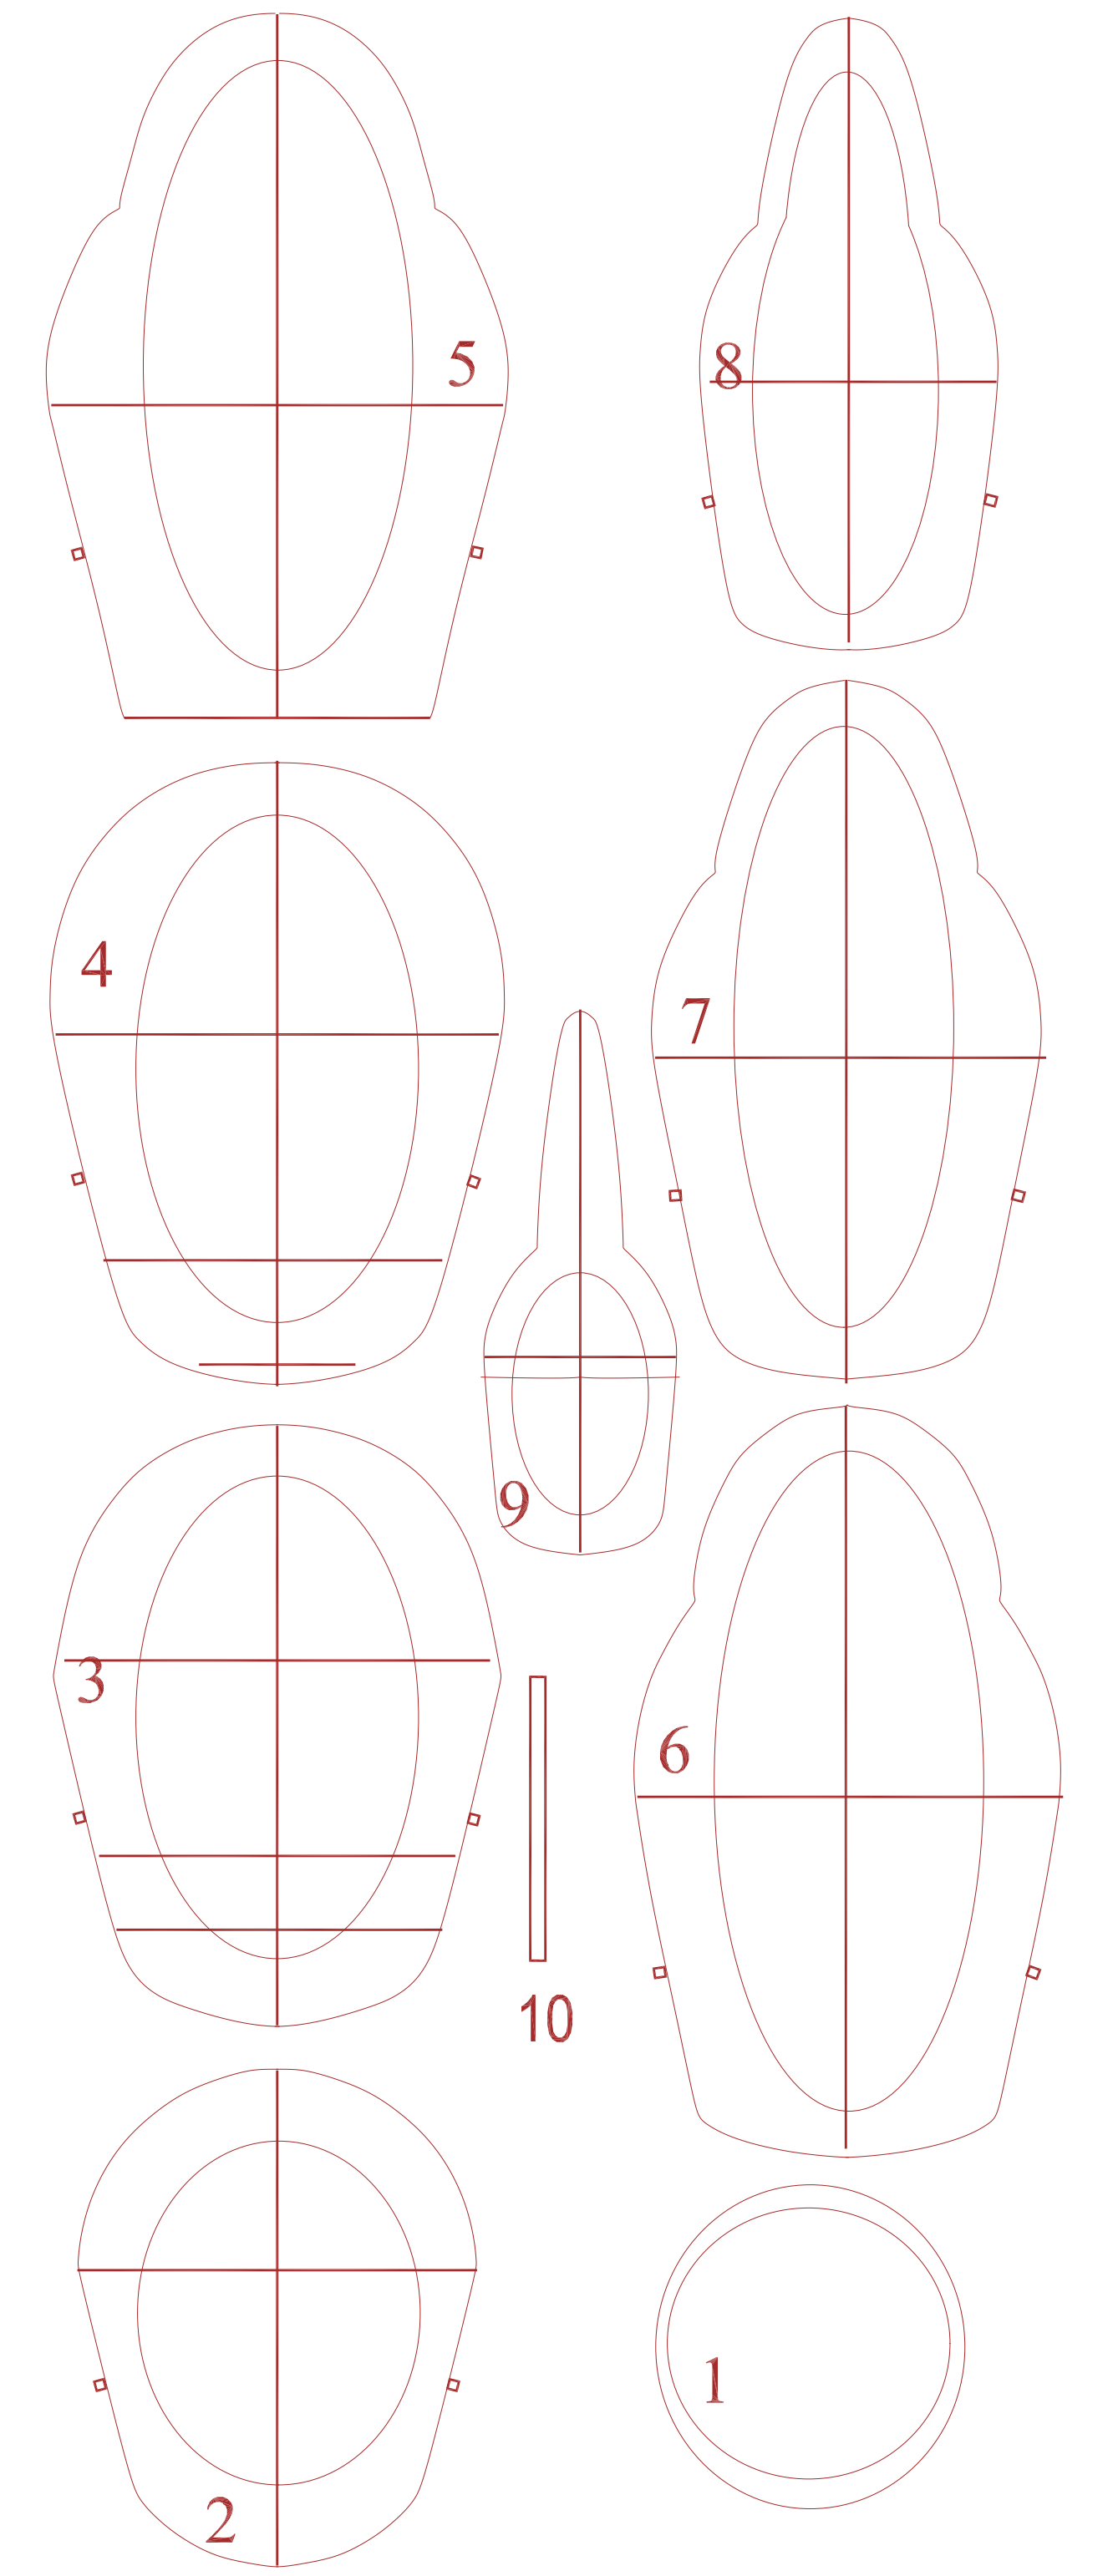

T.E. 1/16"X3/16

TOP SECRET

EXPERIMENTAL

COLORS:
BLACK NOSE- RED TAIL
RED & WHITE STRIPES ON RUDDER

RIBS 1/16"

L.E.

HORIZONTAL STAB FROM 3/32"

REDRAWN TO 28" SPAN WITH ENLARGED
VERTICAL FIN AND RUDDER BY TOM AKERY
28 JUNE 2017

AIRDEVIL MODEL CO.

**SMILIN' JACK'S X-13 RACER
PRELIMINARY DRAWING FOR
EXPERIMENTAL DEPT. ONLY**