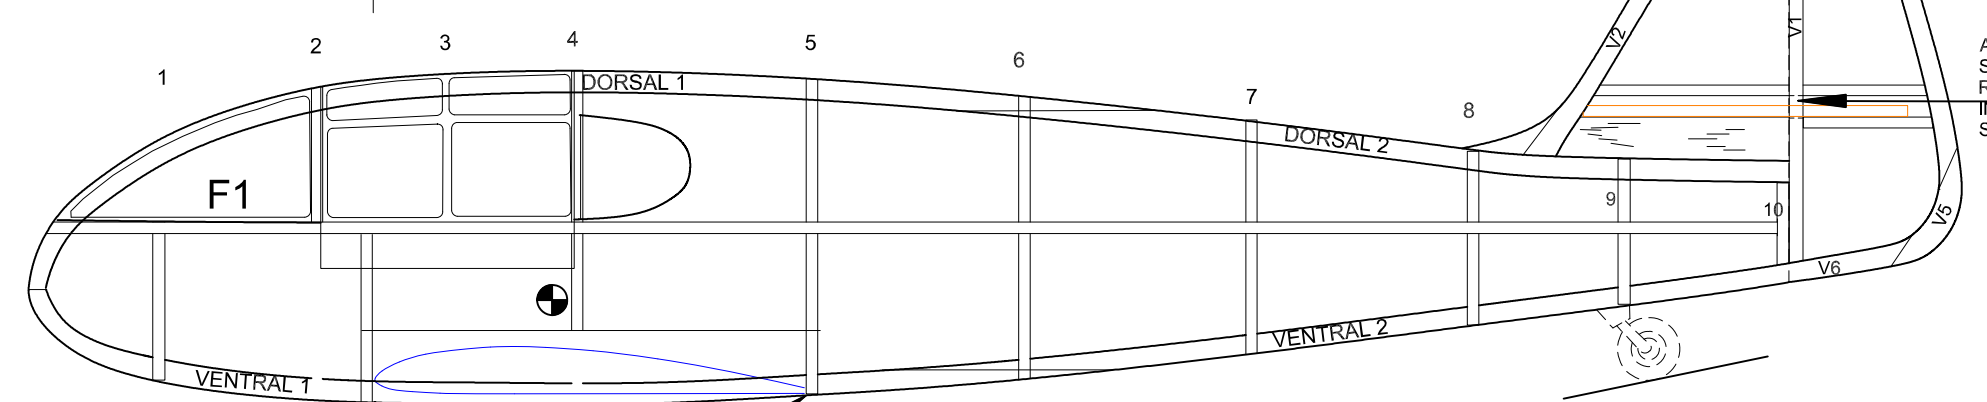

OPENING FOR RUER MOTOR

DIHEDRAL .5" UNDER EACH TIP

# AERO Ae-145 SUPER

16" SPAN PSEUDO-DIMER  
DRAWN BY TOM AKERY 11 JUNE 22

stickandtissue.com