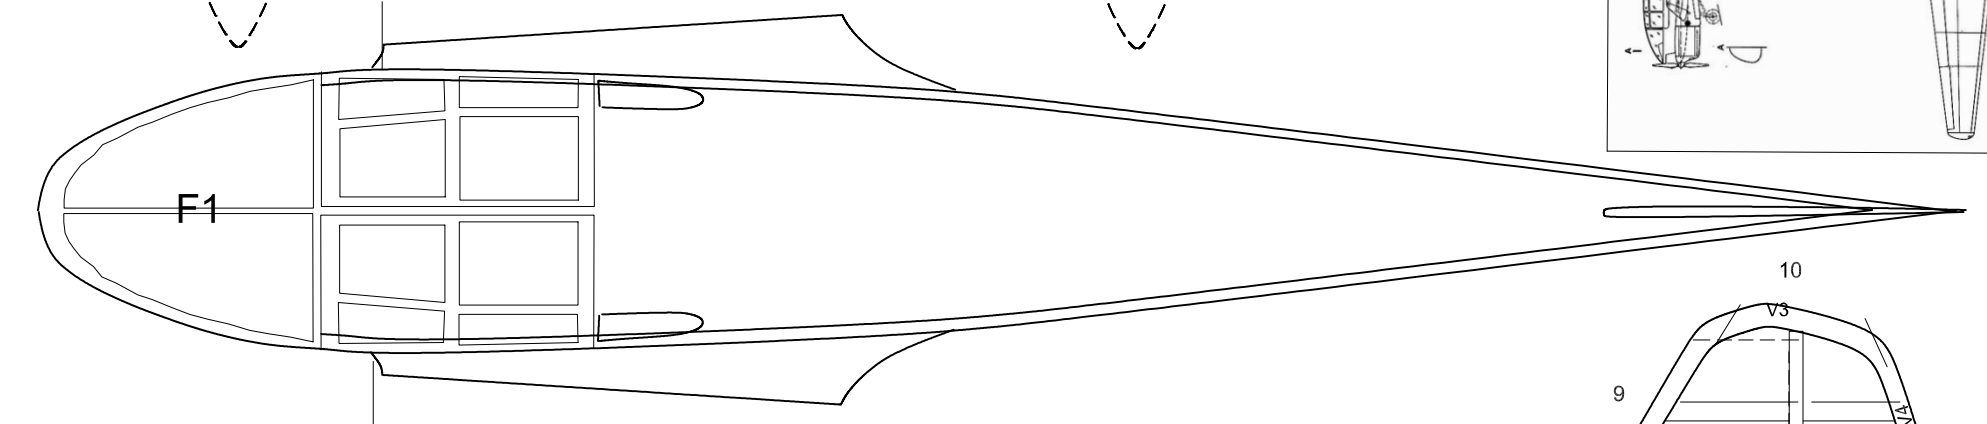

OPENING FOR RUER MOTOR

DIHEDRAL .5" UNDER EACH TIP

# AERO Ae-145 SUPER

16" SPAN PSEUDO-DIMER  
DRAWN BY TOM AKERY 11 JUNE 22

stickandtissue.com