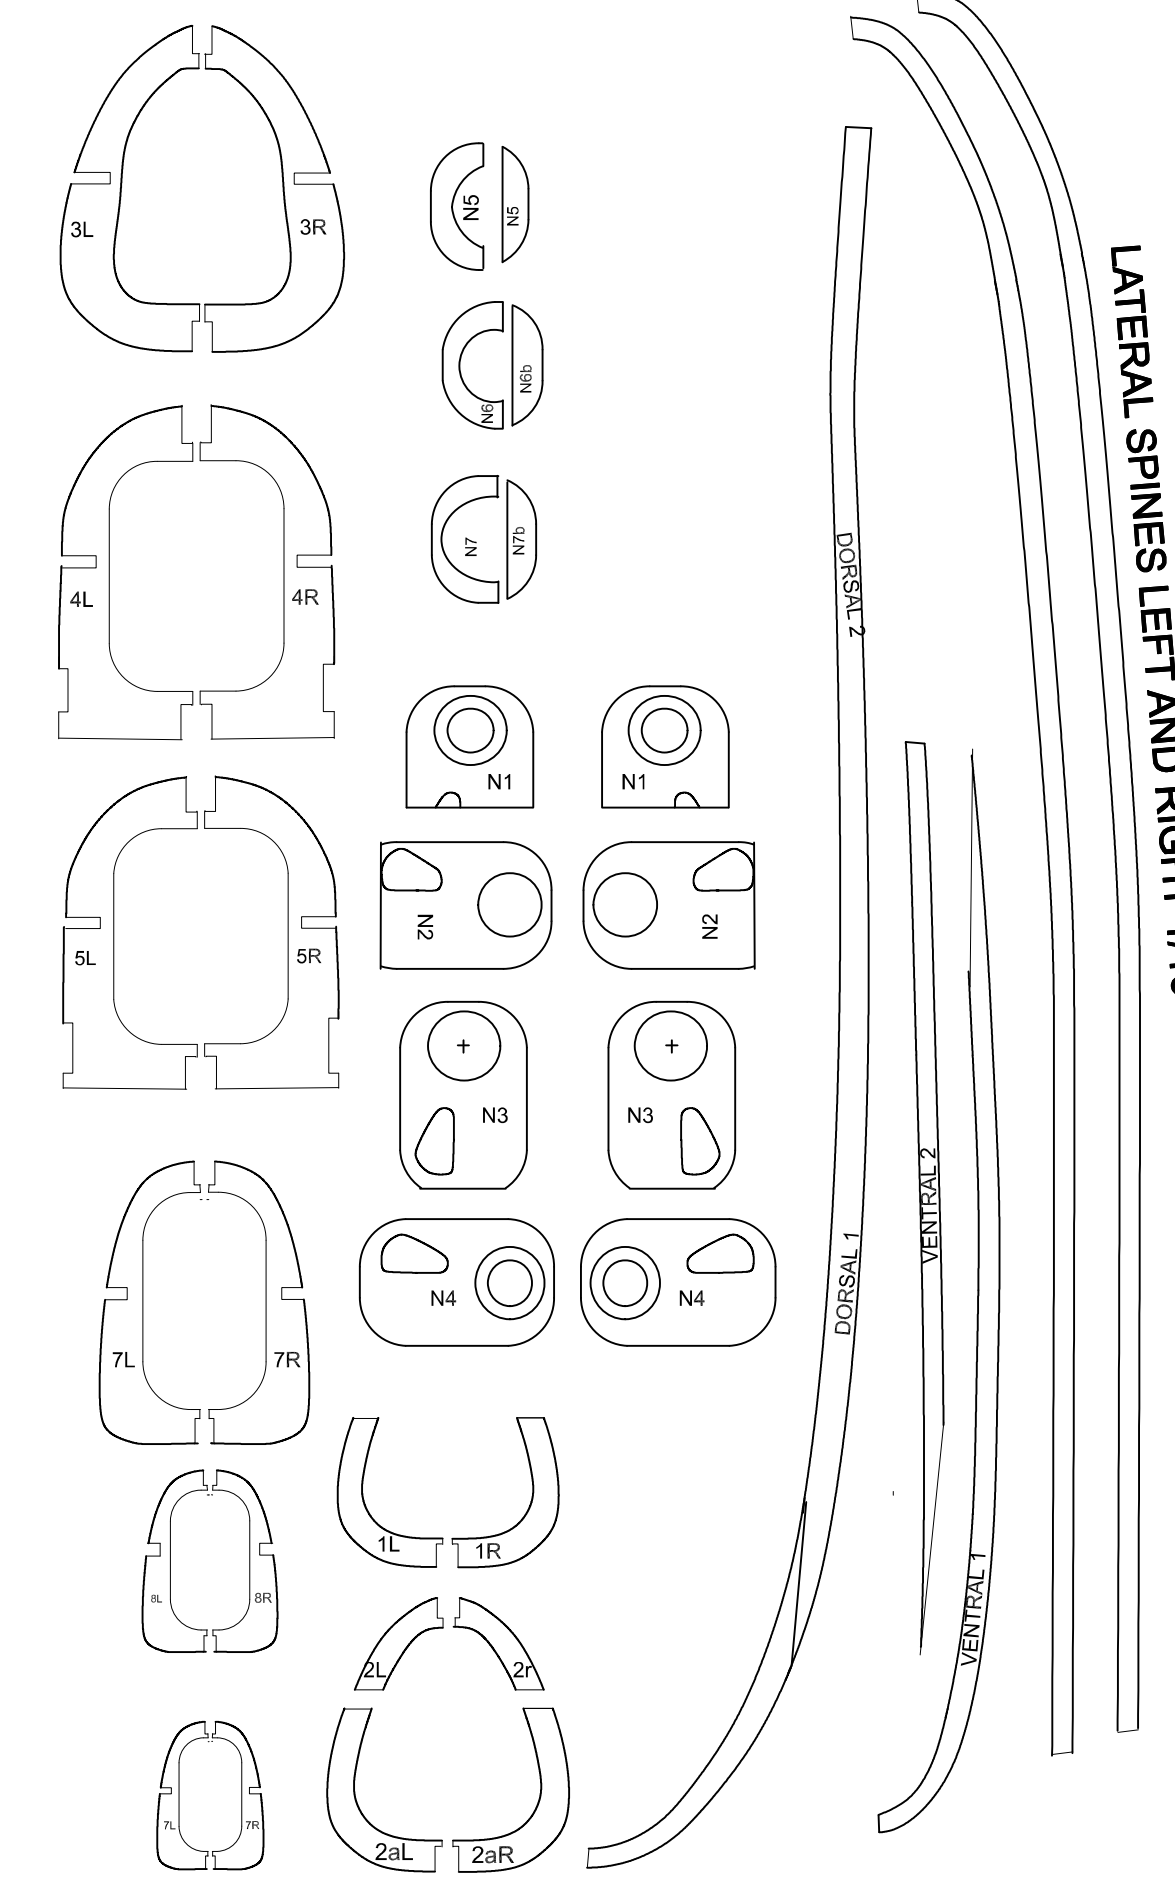

OPENING FOR RUER MOTOR

DIHEDRAL .5" UNDER EACH TIP

# AERO Ae-145 SUPER

16" SPAN PSEUDO-DIMER  
DRAWN BY TOM AKERY 11 JUNE 22

stickandtissue.com