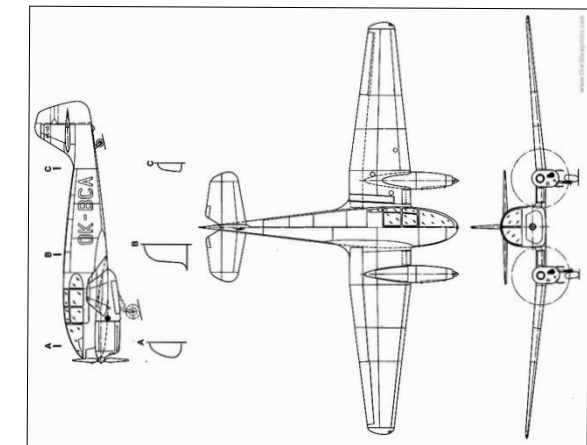

OPENING FOR RUER MOTOR

DIHEDRAL .5" UNDER EACH TIP

# AERO Ae-145 SUPER

16" SPAN PSEUDO-DIMER  
DRAWN BY TOM AKERY 11 JUNE 22

stickandtissue.com