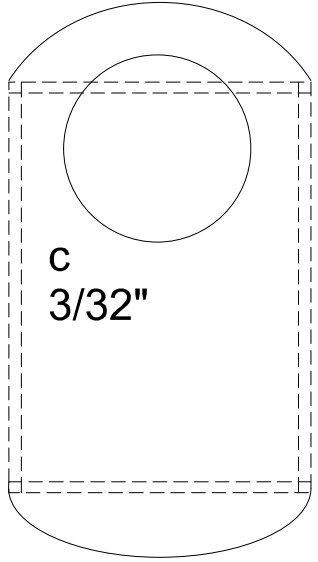

ANTENNA ACETATE SHEET

BOSTONHAWK 16" SPAN

DRAWN BY TOM AKERY 13 MAY 24
BOSTONIAN MEETS "FAC" RULES