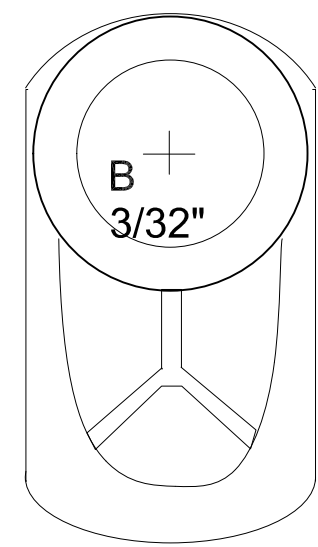

ANTENNA ACETATE SHEET

BOSTONHAWK 16" SPAN

DRAWN BY TOM AKERY 13 MAY 24
BOSTONIAN MEETS "FAC" RULES