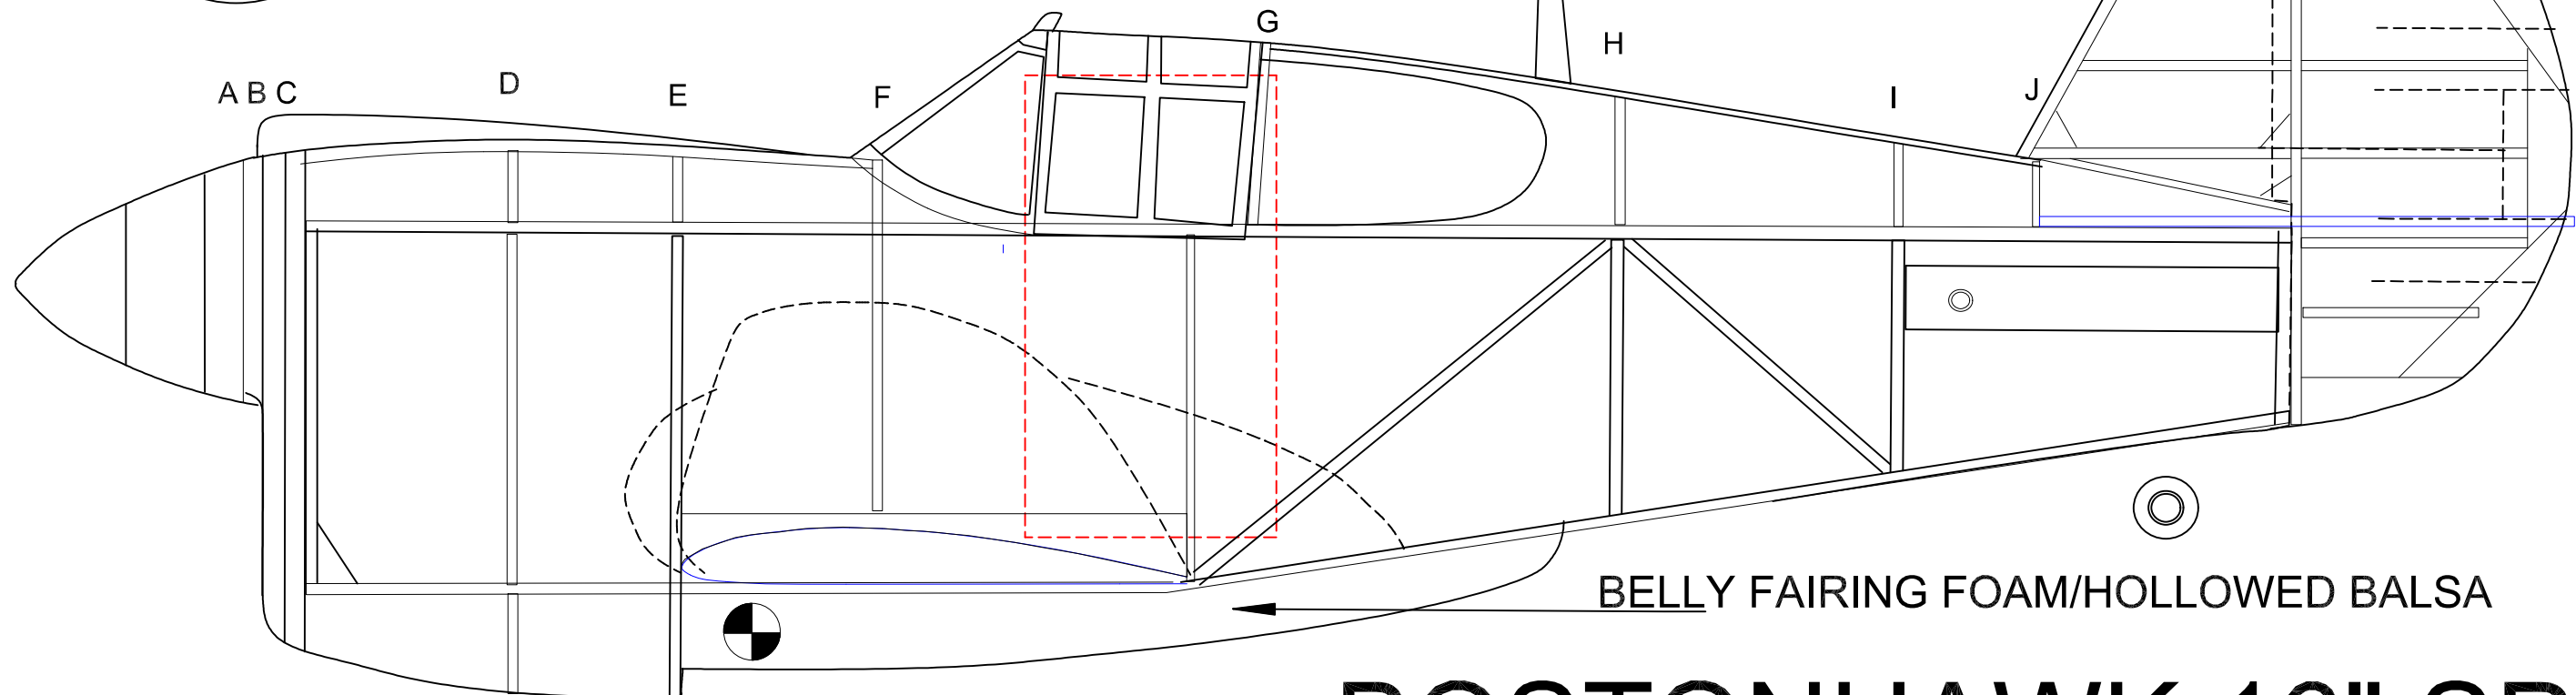

ANTENNA ACETATE SHEET

BOSTONHAWK 16" SPAN

DRAWN BY TOM AKERY 13 MAY 24
BOSTONIAN MEETS "FAC" RULES