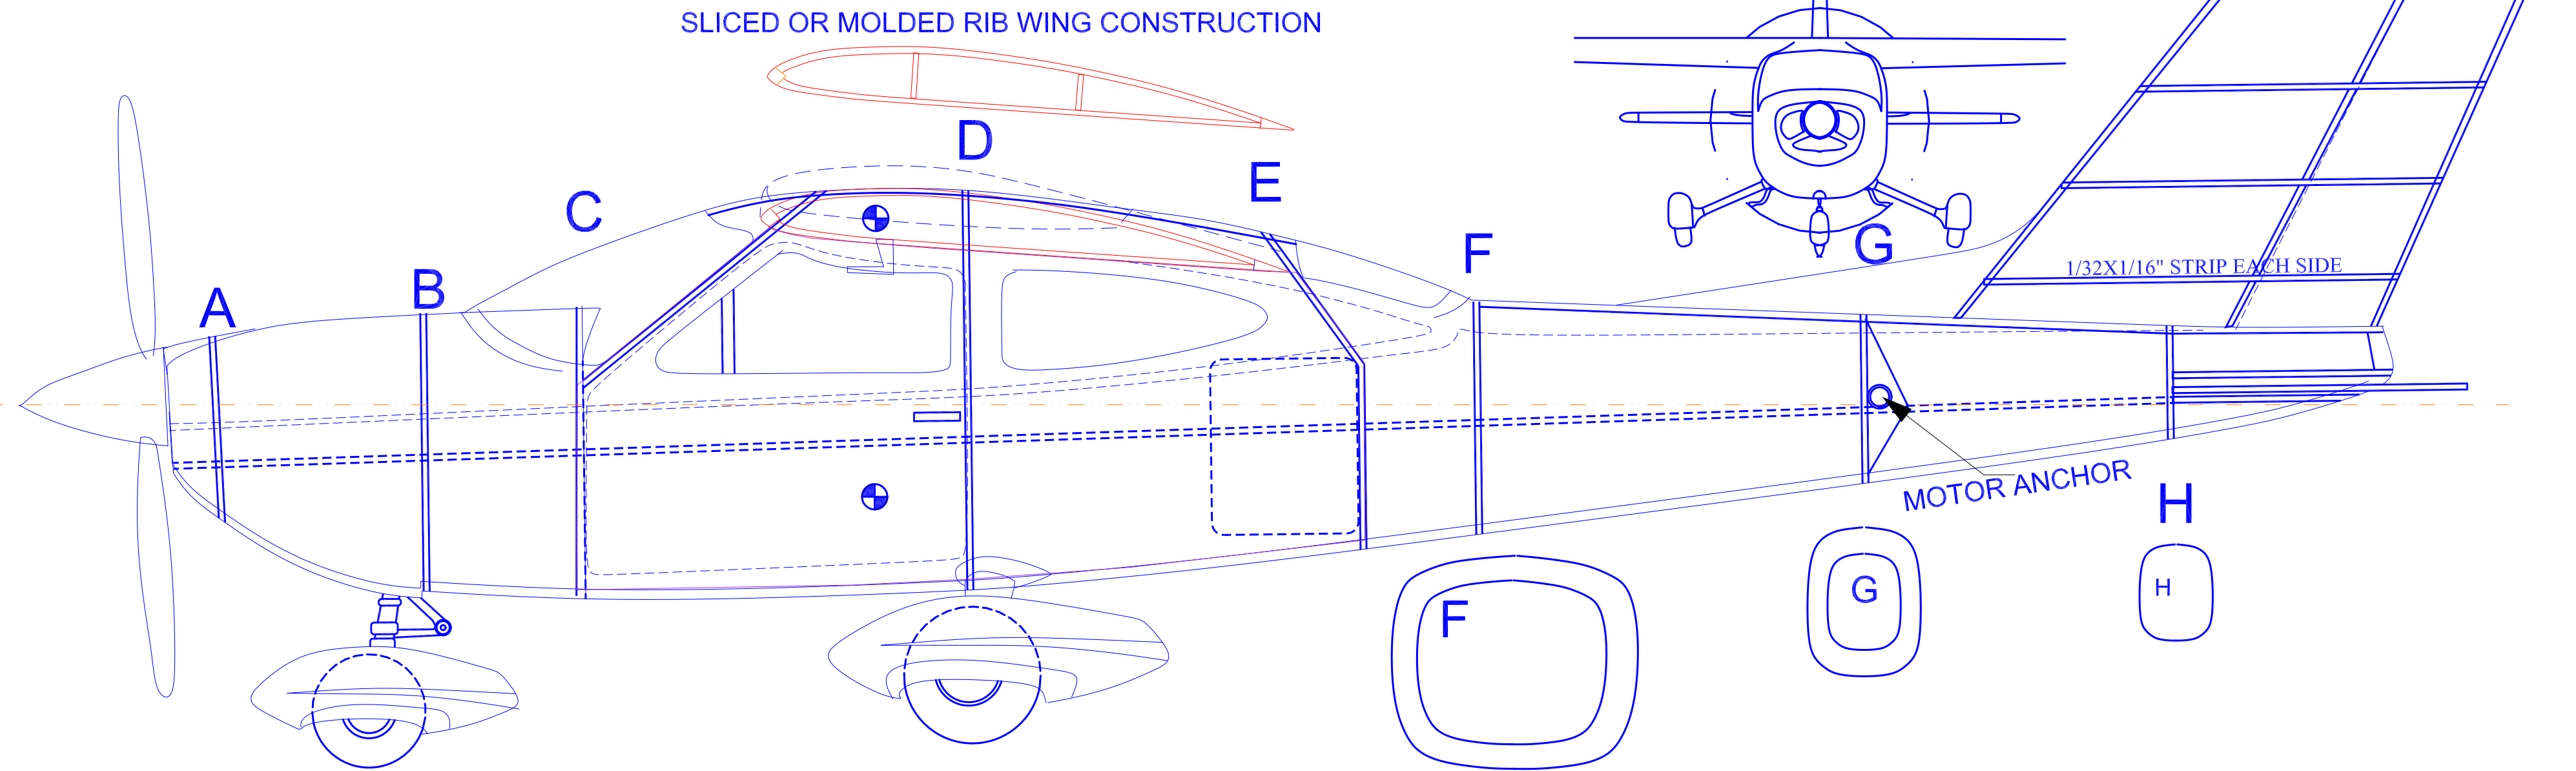

CESSNA 177 CARDINAL

27" SPAN RUBBER POWERED MODEL
 DRAWN BY TOM AKERY 8 MAY 2019
 TAKEN FROM 3 VIEW FOUND ON THE NET
 FREE USE BY S&T, HPA & SFA MEMBERS
 NOT FOR RESALE

LEADING EDGE HARD 1/8" SQ Balsa

WING SADDLE RIBS ON BOTTOM ONLY