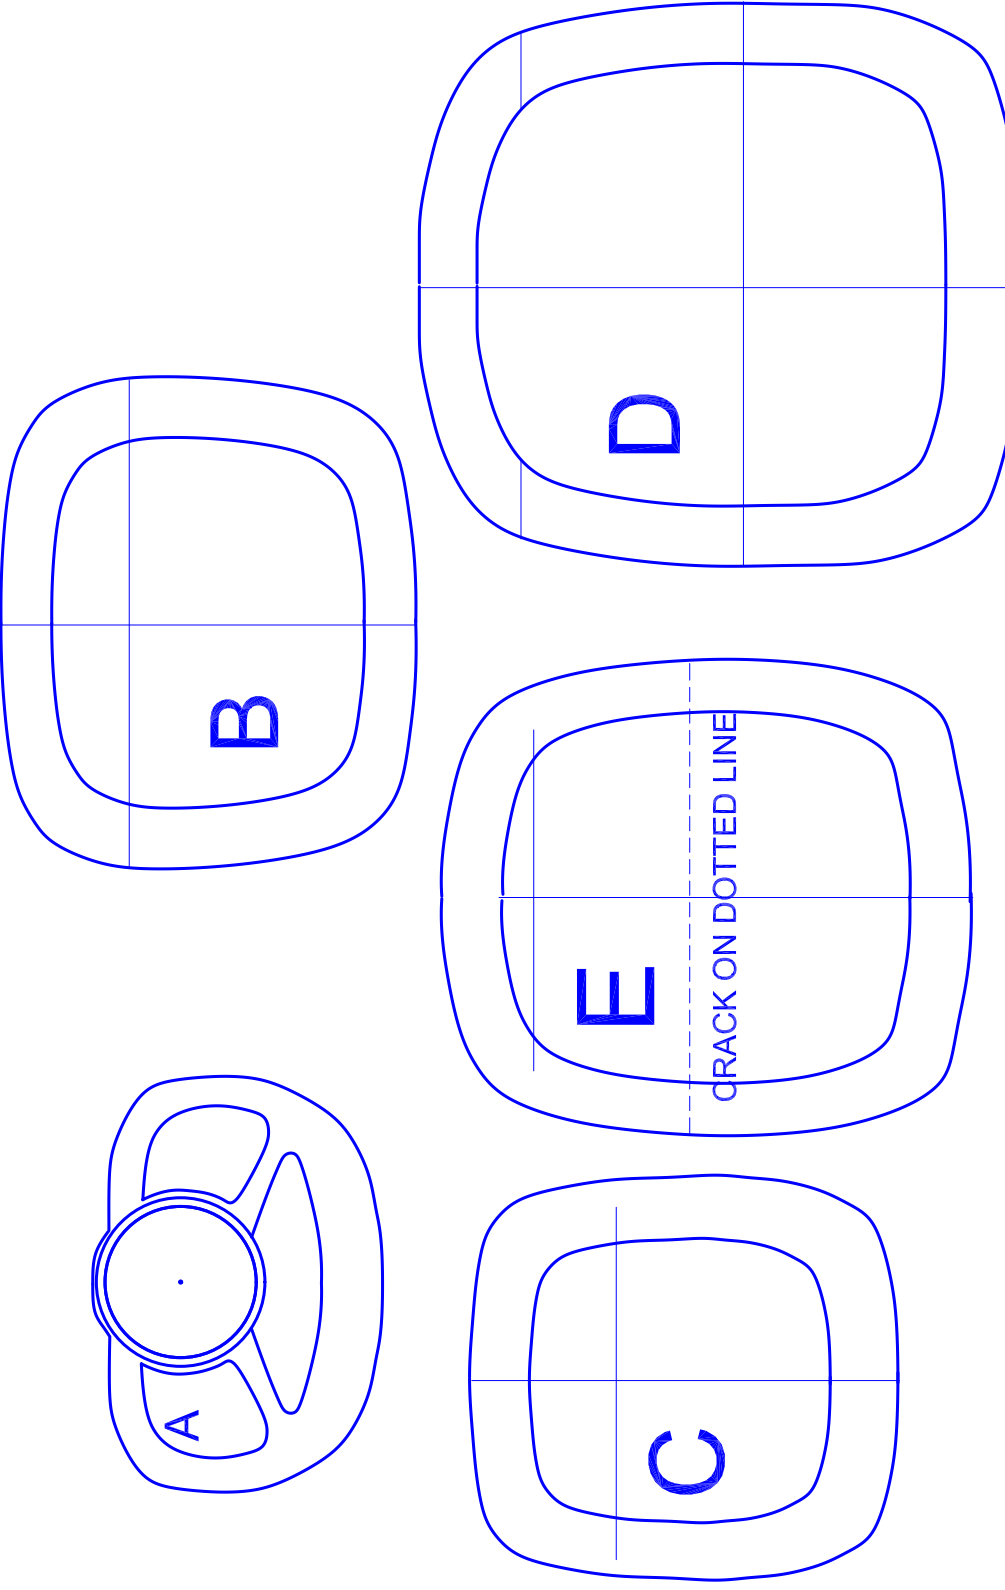

CESSNA 177 CARDINAL

27" SPAN RUBBER POWERED MODEL
 DRAWN BY TOM AKERY 8 MAY 2019
 TAKEN FROM 3 VIEW FOUND ON THE NET
 FREE USE BY S&T, HPA & SFA MEMBERS
 NOT FOR RESALE

LEADING EDGE HARD 1/8" SQ Balsa

WING SADDLE RIBS ON BOTTOM ONLY