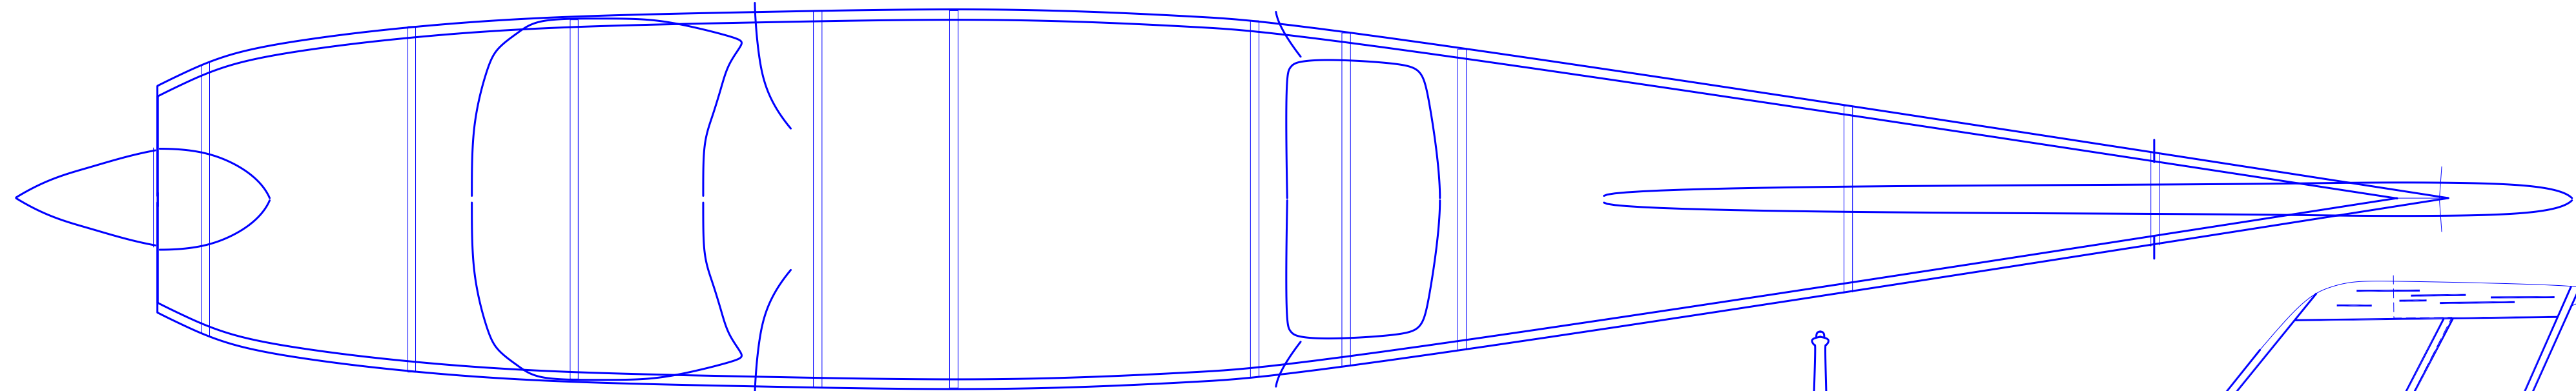

CESSNA 177 CARDINAL

27" SPAN RUBBER POWERED MODEL
 DRAWN BY TOM AKERY 8 MAY 2019
 TAKEN FROM 3 VIEW FOUND ON THE NET
 FREE USE BY S&T, HPA & SFA MEMBERS
 NOT FOR RESALE

LEADING EDGE HARD 1/8" SQ Balsa

WING SADDLE RIBS ON BOTTOM ONLY