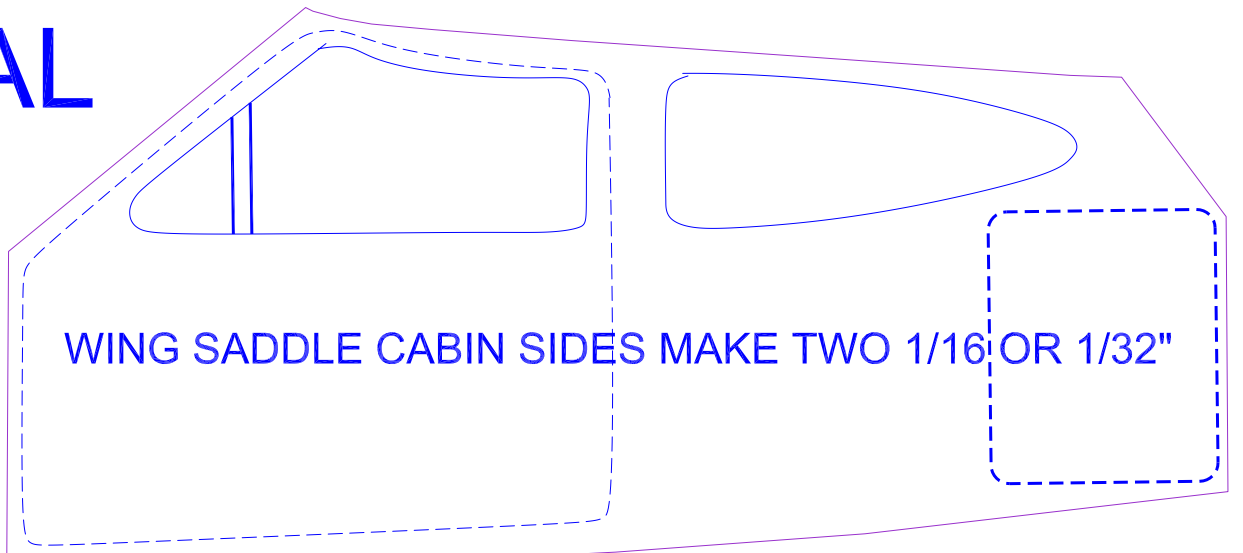

CESSNA 177 CARDINAL

27" SPAN RUBBER POWERED MODEL
 DRAWN BY TOM AKERY 8 MAY 2019
 TAKEN FROM 3 VIEW FOUND ON THE NET
 FREE USE BY S&T, HPA & SFA MEMBERS
 NOT FOR RESALE

LEADING EDGE HARD 1/8" SQ Balsa

WING SADDLE RIBS ON BOTTOM ONLY