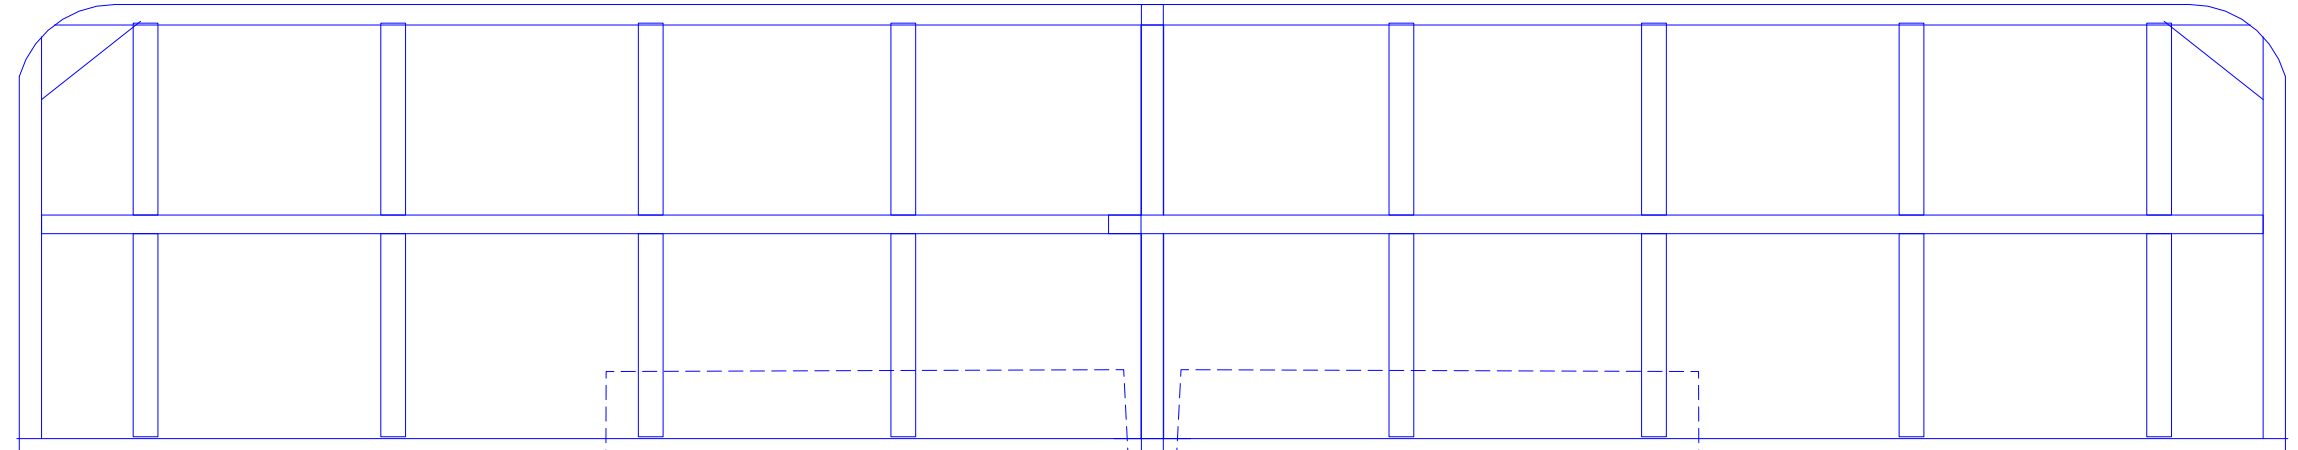

CESSNA 177 CARDINAL

27" SPAN RUBBER POWERED MODEL
 DRAWN BY TOM AKERY 8 MAY 2019
 TAKEN FROM 3 VIEW FOUND ON THE NET
 FREE USE BY S&T, HPA & SFA MEMBERS
 NOT FOR RESALE

LEADING EDGE HARD 1/8" SQ Balsa

WING SADDLE RIBS ON BOTTOM ONLY