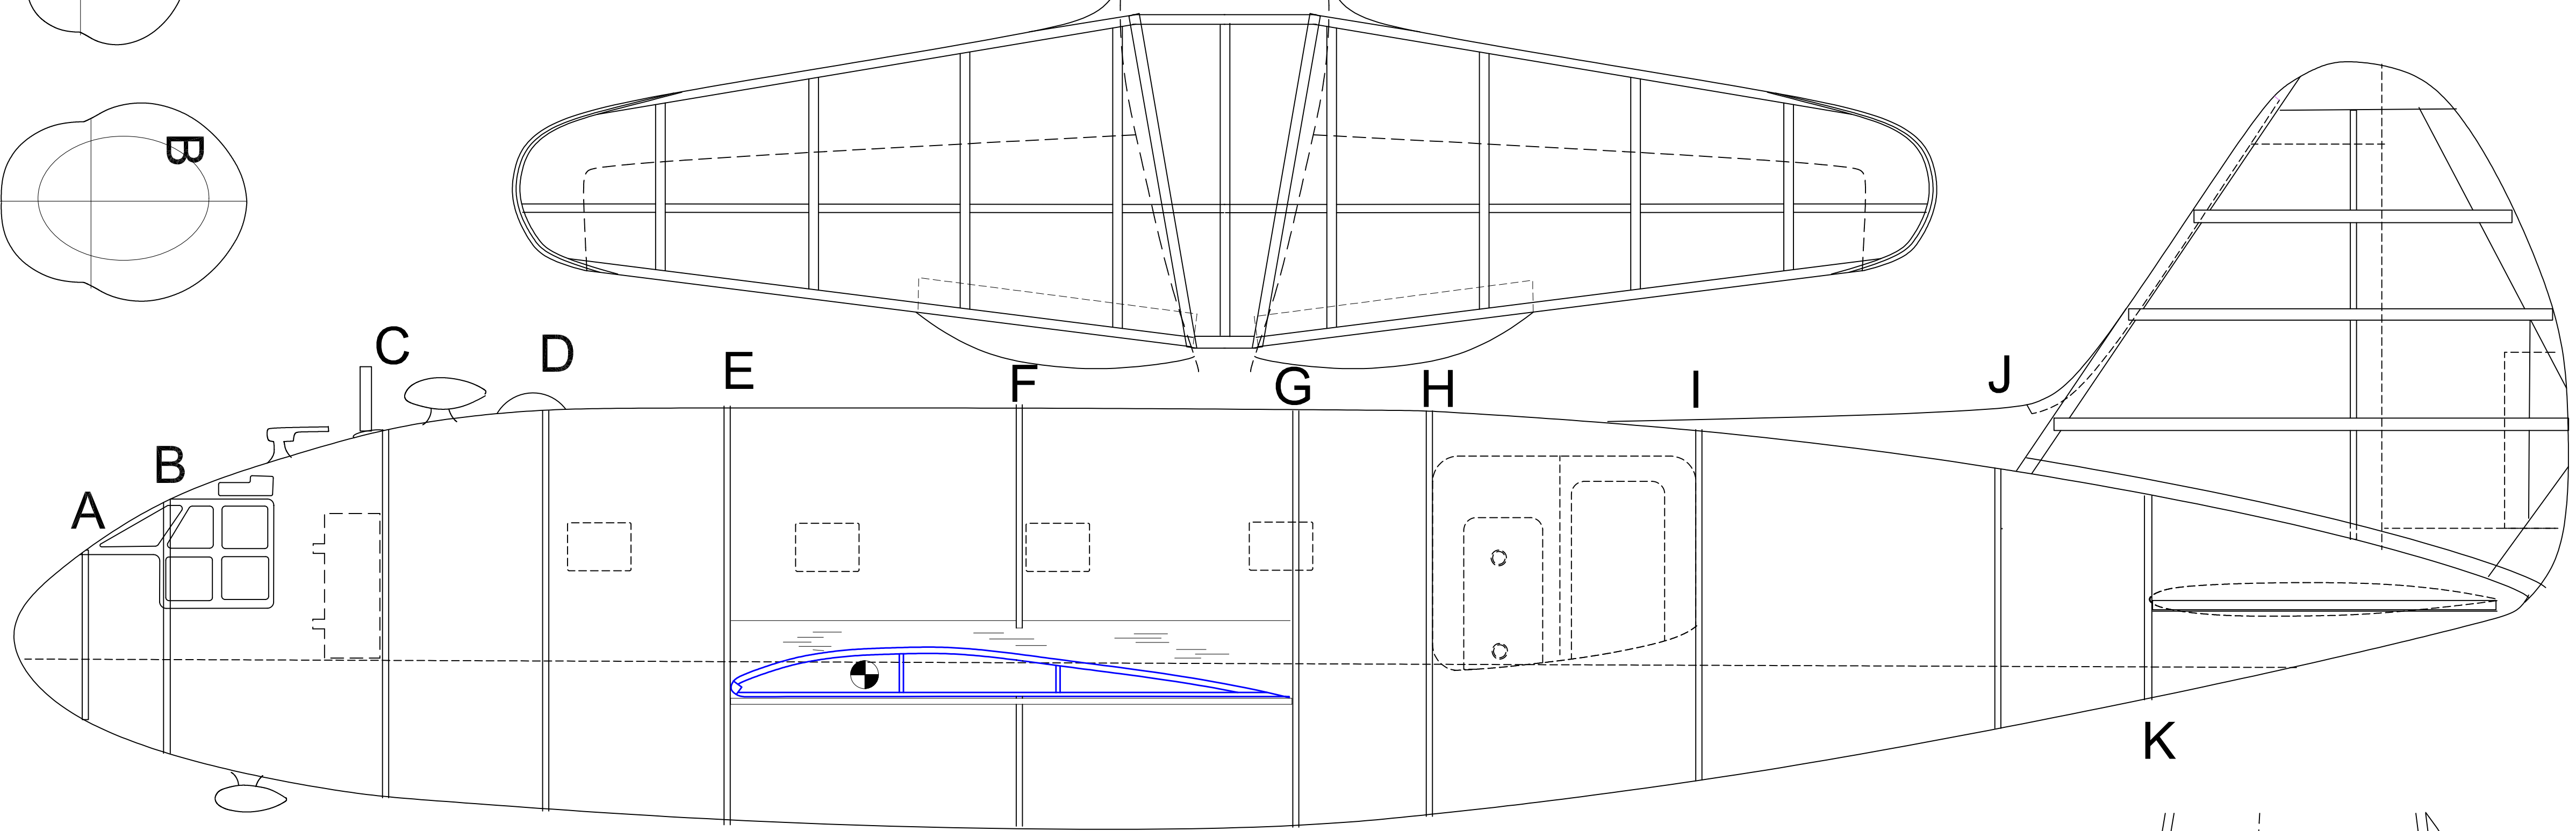

FORMER FROM 1/32" SHEET LAMINATED CROSS GRAIN

HORIZONTAL STAB FROM 3/32" SQ EXTRA RIBS ON TOP SANDED TO AIRFOIL

VERT STAB SPAR 1/16"

1/8" Balsa TIPS T.E. 1/16" X 1/4"

L.E. 1/8" SQ ON EDGE

MAKE SCOOP FROM Balsa OR FOAM