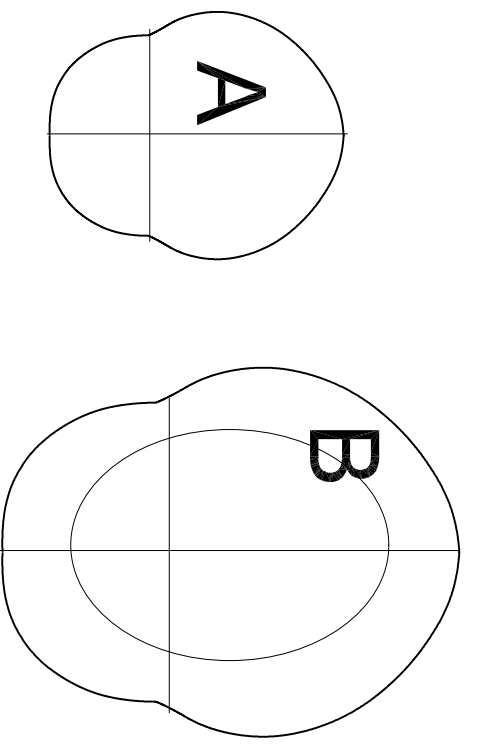

FORMER FROM 1/32" SHEET LAMINATED CROSS GRAIN

HORIZONTAL STAB FROM 3/32" SQ EXTRA RIBS ON TOP SANDED TO AIRFOIL

VERT STAB SPAR 1/16"

1/8" Balsa TIPS T.E. 1/16" X 1/4"

L.E. 1/8" SQ ON EDGE

MAKE SCOOP FROM Balsa OR FOAM