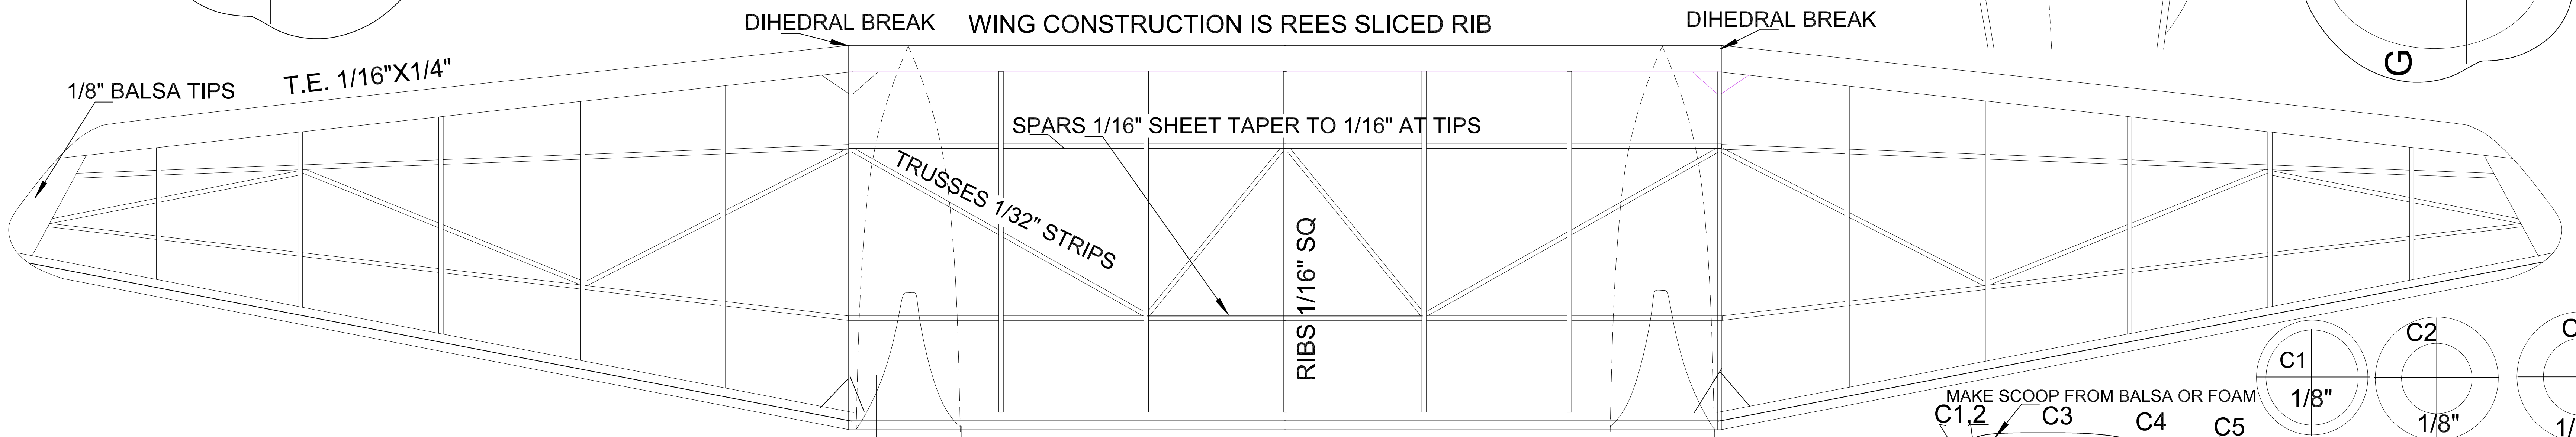

FORMER FROM 1/32" SHEET LAMINATED CROSS GRAIN

HORIZONTAL STAB FROM 3/32" SQ EXTRA RIBS ON TOP SANDED TO AIRFOIL

VERT STAB SPAR 1/16"

1/8" Balsa TIPS T.E. 1/16" X 1/4"

L.E. 1/8" SQ ON EDGE

MAKE SCOOP FROM Balsa OR FOAM