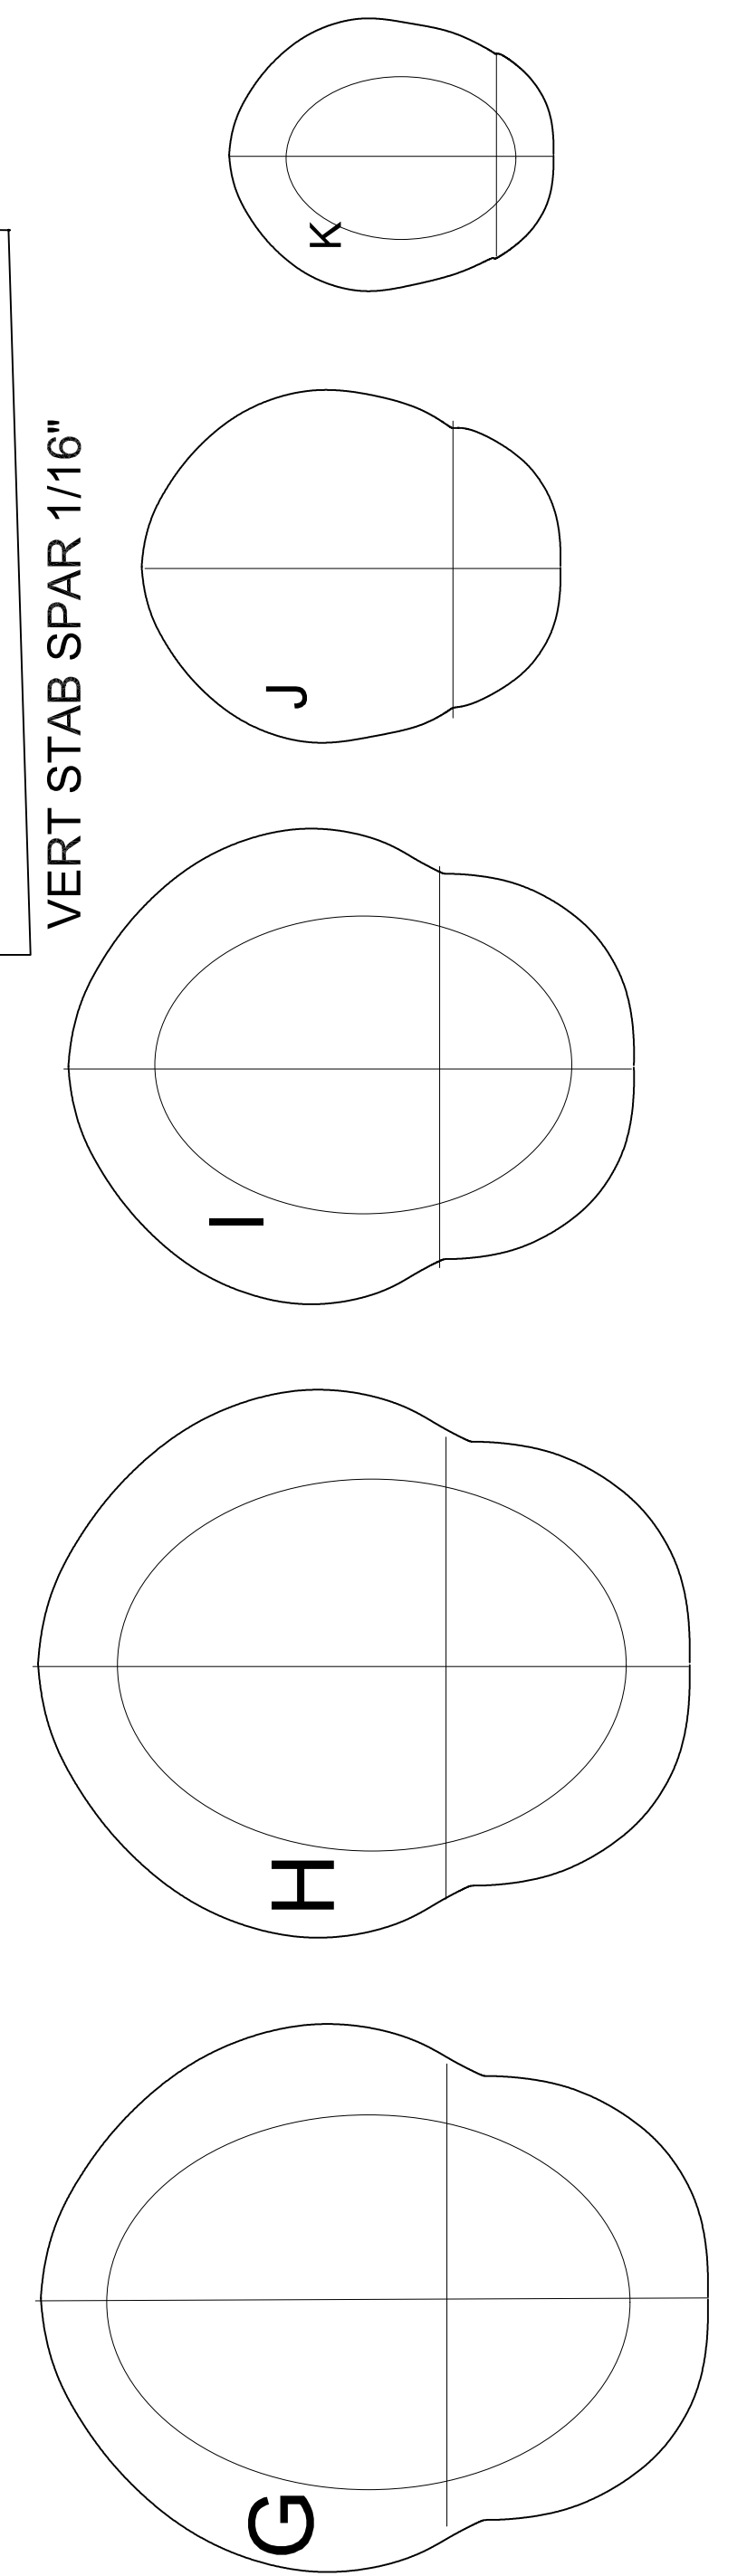

FORMER FROM 1/32" SHEET LAMINATED CROSS GRAIN

HORIZONTAL STAB FROM 3/32" SQ EXTRA RIBS ON TOP SANDED TO AIRFOIL

VERT STAB SPAR 1/16"

1/8" Balsa TIPS T.E. 1/16" X 1/4"

L.E. 1/8" SQ ON EDGE

MAKE SCOOP FROM Balsa OR FOAM

C1,2 C3 C4 C5