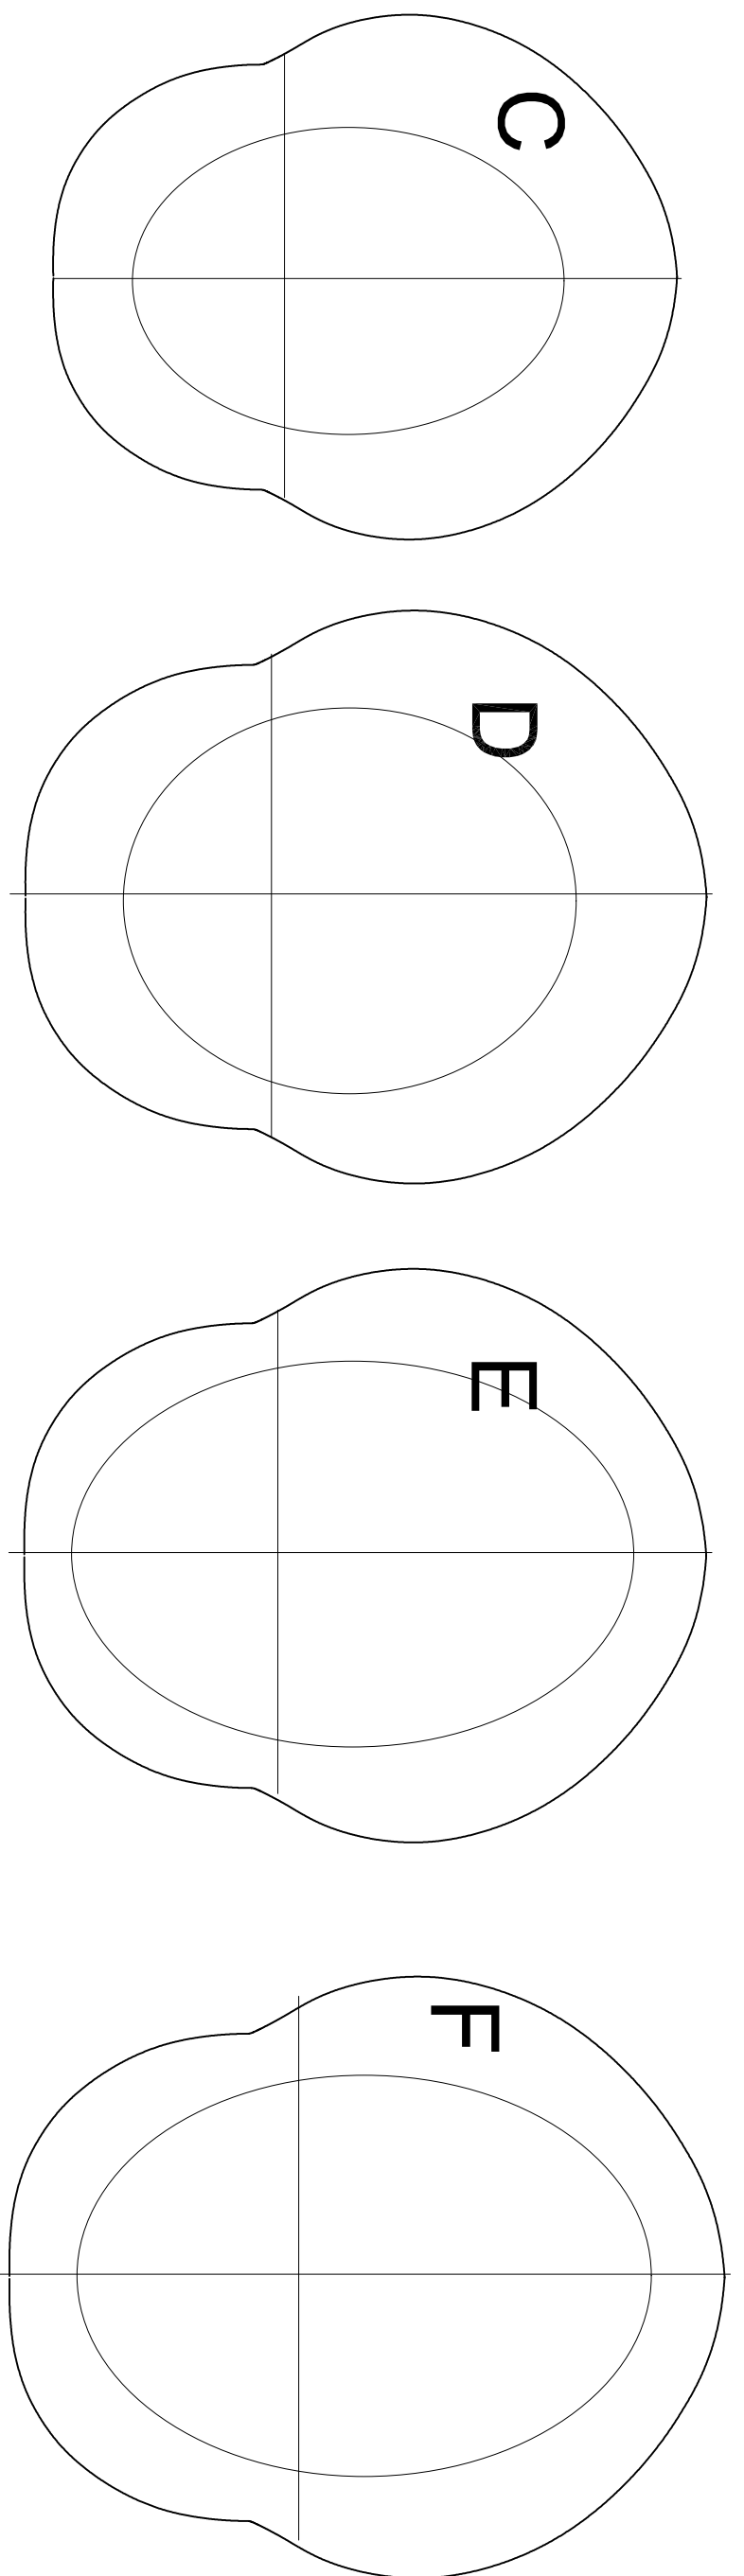

FORMER FROM 1/32" SHEET LAMINATED CROSS GRAIN

HORIZONTAL STAB FROM 3/32" SQ EXTRA RIBS ON TOP SANDED TO AIRFOIL

VERT STAB SPAR 1/16"

1/8" Balsa TIPS T.E. 1/16" X 1/4"

L.E. 1/8" SQ ON EDGE

MAKE SCOOP FROM Balsa OR FOAM

C1,2 C3 C4 C5