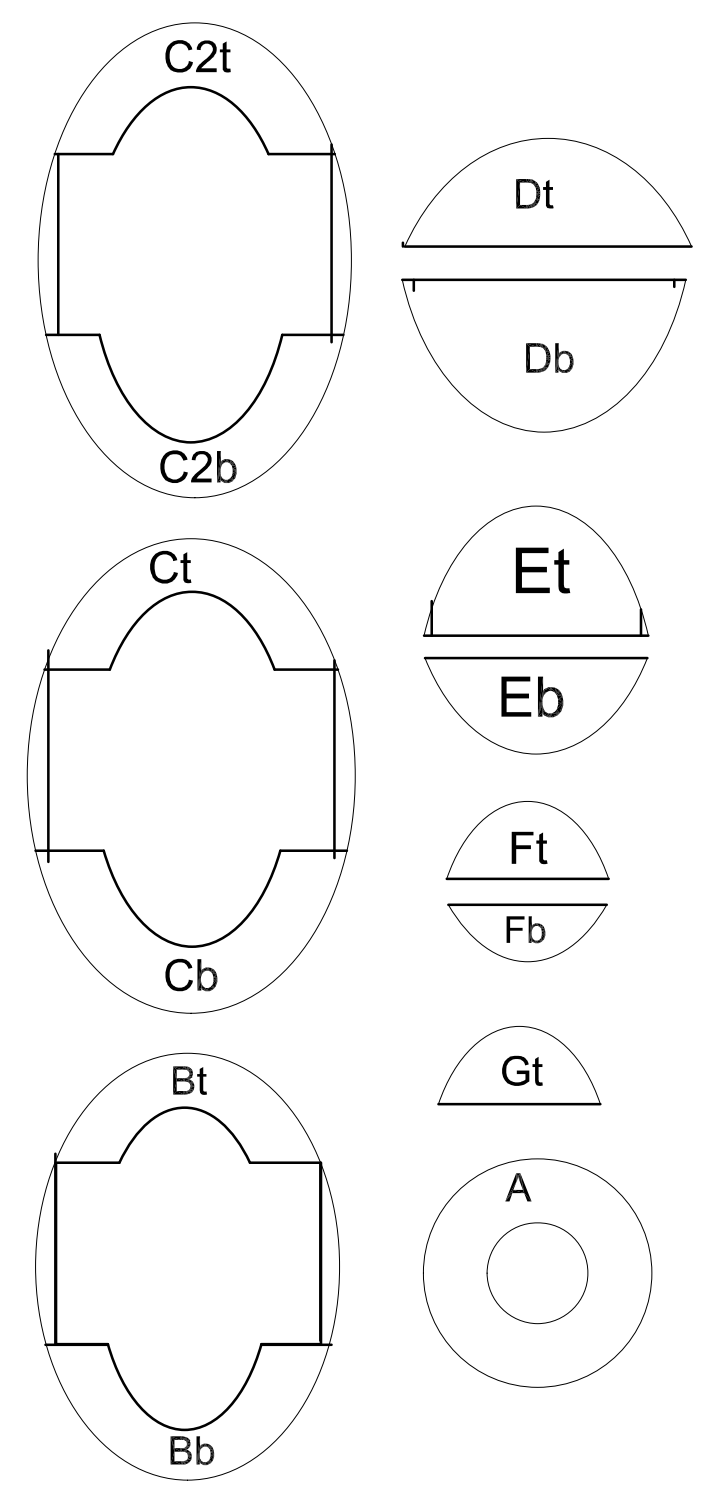

FUSELAGE AND SPINNER BRIGHT RED; PROPELLER BLACK; WINGS & TAIL SILVER;
TAIL MARKINGS BLACK

CURTISS-COX CACTUS KITTEN

REDRAWN FROM INTERNET PLAN AT PEANUT SCALE 13" SPAN

DRAWN BY TOM AKERY 30 SEPT 2022