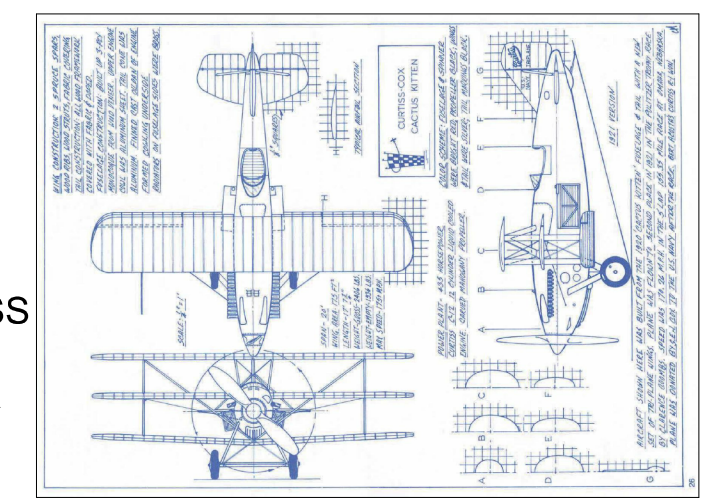

FUSELAGE AND SPINNER BRIGHT RED; PROPELLER BLACK; WINGS & TAIL SILVER;
TAIL MARKINGS BLACK

CURTISS-COX CACTUS KITTEN

REDRAWN FROM INTERNET PLAN AT PEANUT SCALE 13" SPAN

DRAWN BY TOM AKERY 30 SEPT 2022