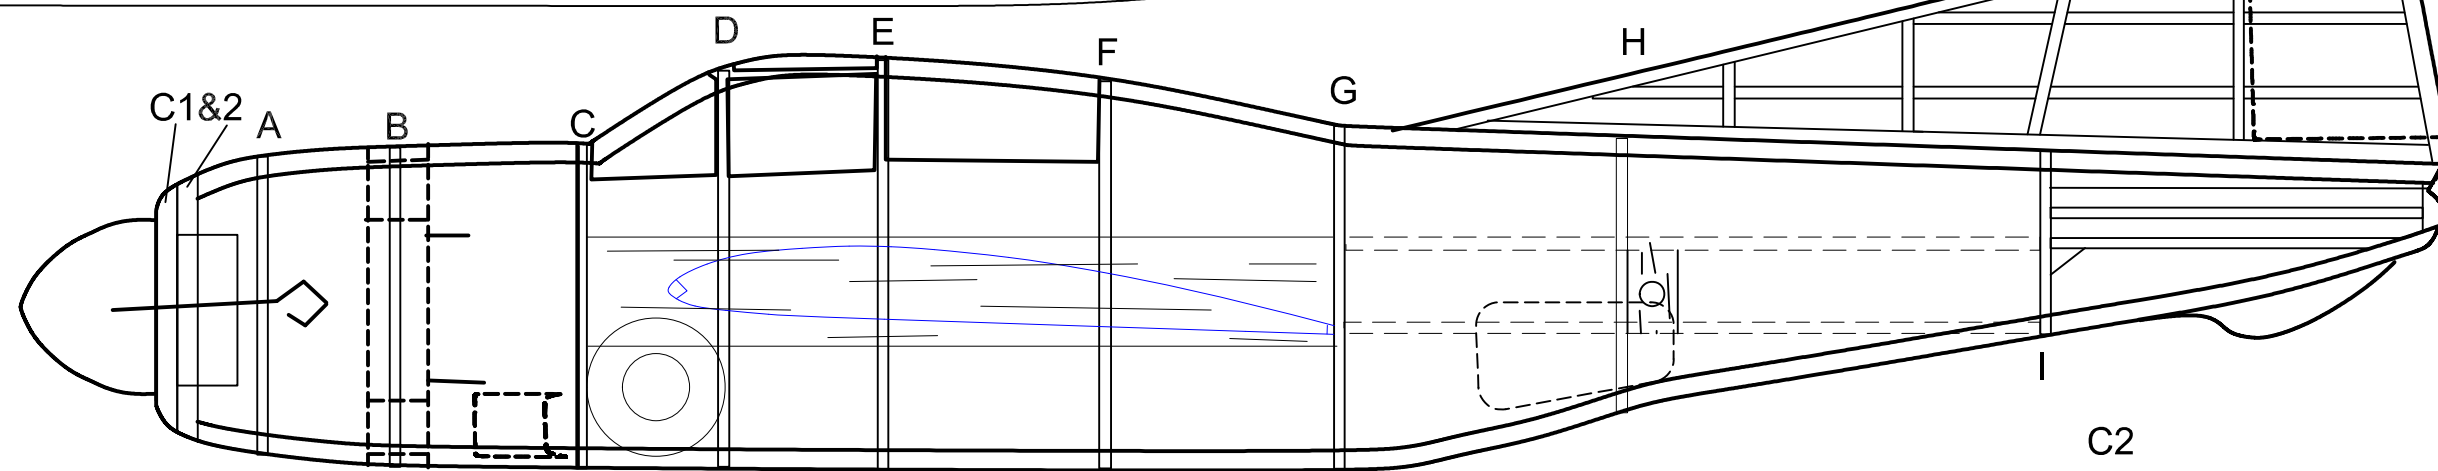

ALL 1/16" Balsa
UNLESS NOTED
OTHERWISE

Horizontal stab 11mm under each tip

DOUGLAS BTD-1

PSEUDO-DIMER 16" SPAN
DRAWN BY TOM AKERY 17MAR2022

MAKE 2 OF EACH FORMER A-I

MAKE TWO WING ROOT SOCKETS

MAKE 2 SPARS

C1 & C2 1/8"
LAMINATE CROSS
GRAIN