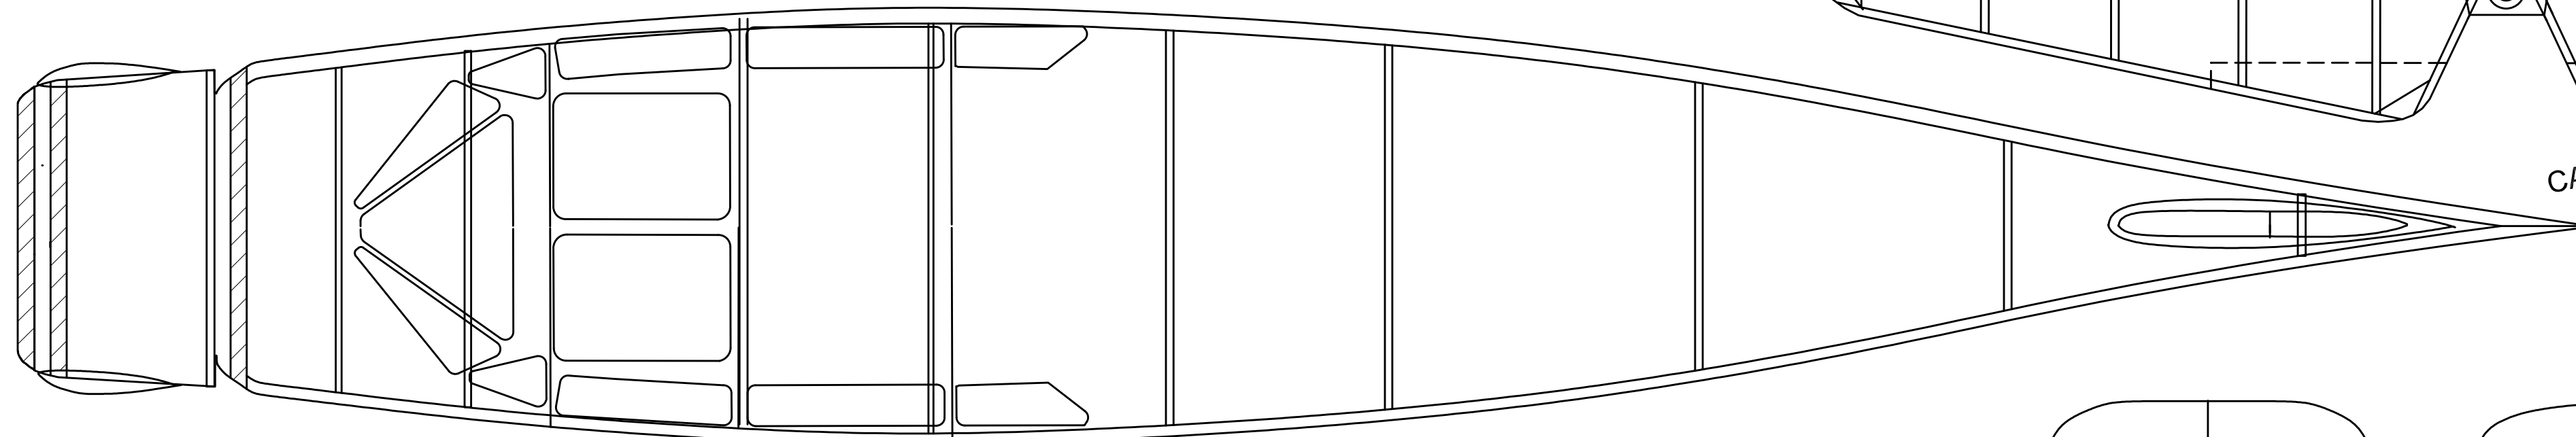

HORIZONTAL STAB 1/16" SHEET AND 1/16" SQ

CAP RIBS ADDED 1/16" SQ SANDED TO AIRFOIL

CHECK OUT STICKANDTISSUE.COM

FAIRCHILD 45

27" SPAN DRAWN BY TOM AKERY
 3/3/2020 FROM 3 VIEW FOUND ON NET
 FREE USE TO MEMBERS OF S&T, HPA