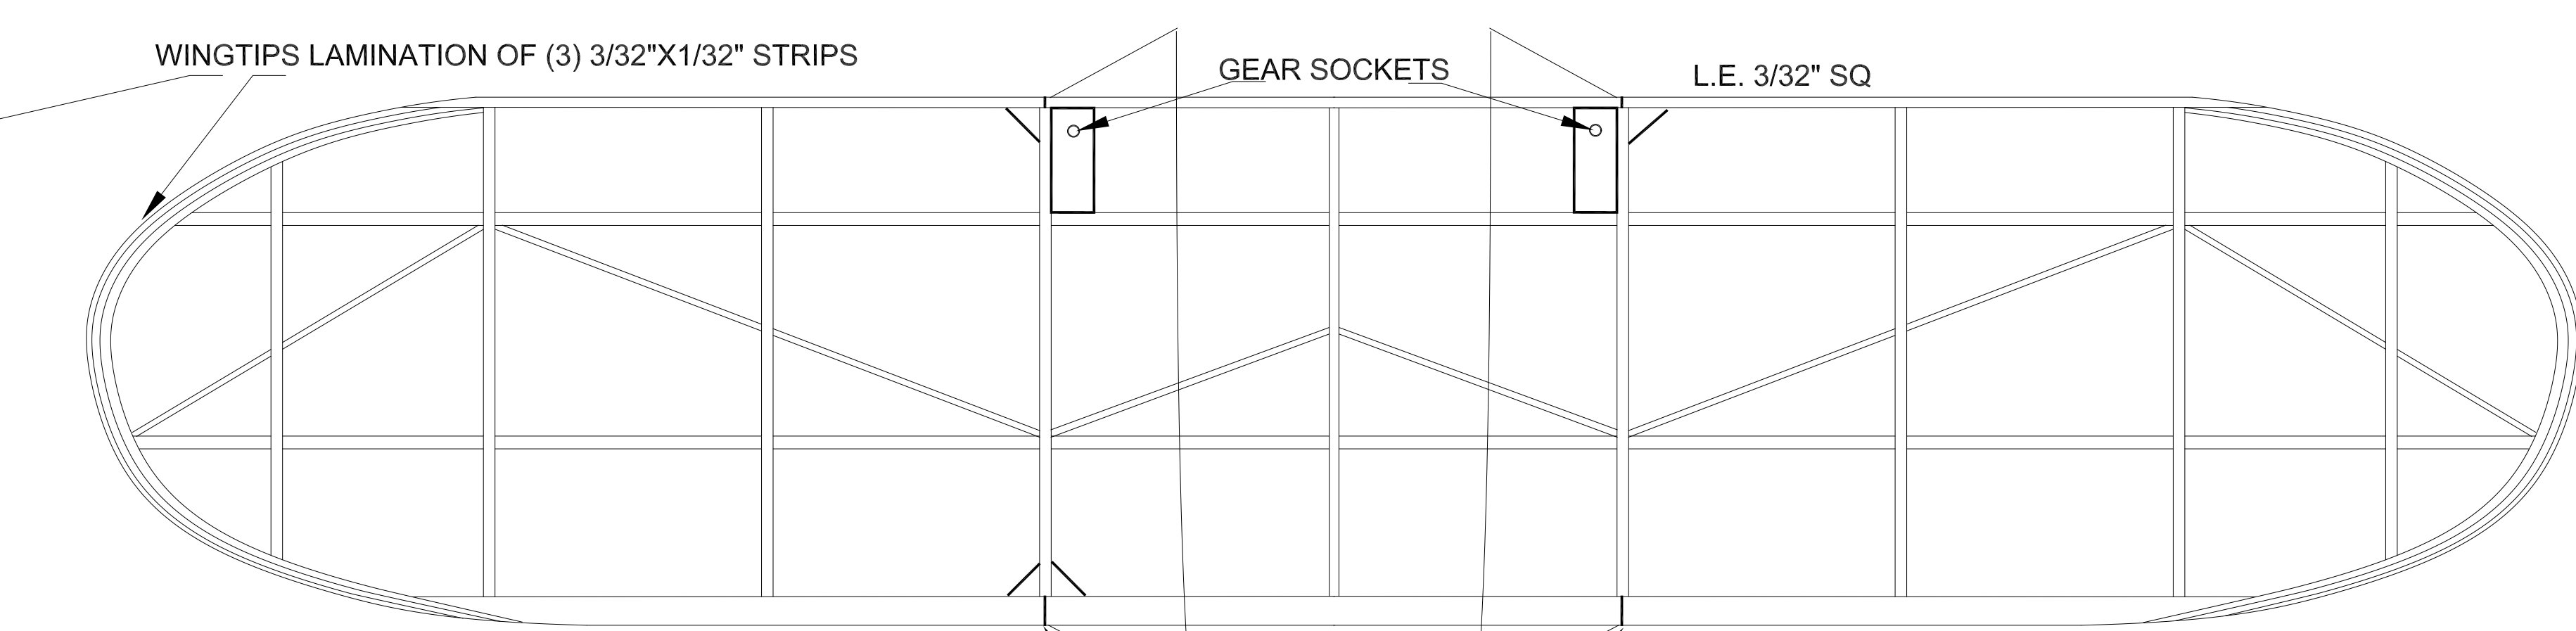

FORMERS FROM 1/16" OR 1/32" LAMINATED CROSS GRAIN

COWL 1-3 1/4 BALS
4-5 1/16 BALS

FIAT CR-42 FALCO
 DRAWN BY TOM AKERY 3 MARCH 2015
 NOT FOR RESALE 27 INCH SPAN
 FREE USE TO MEMBERS OF S&T, HPA & SFA