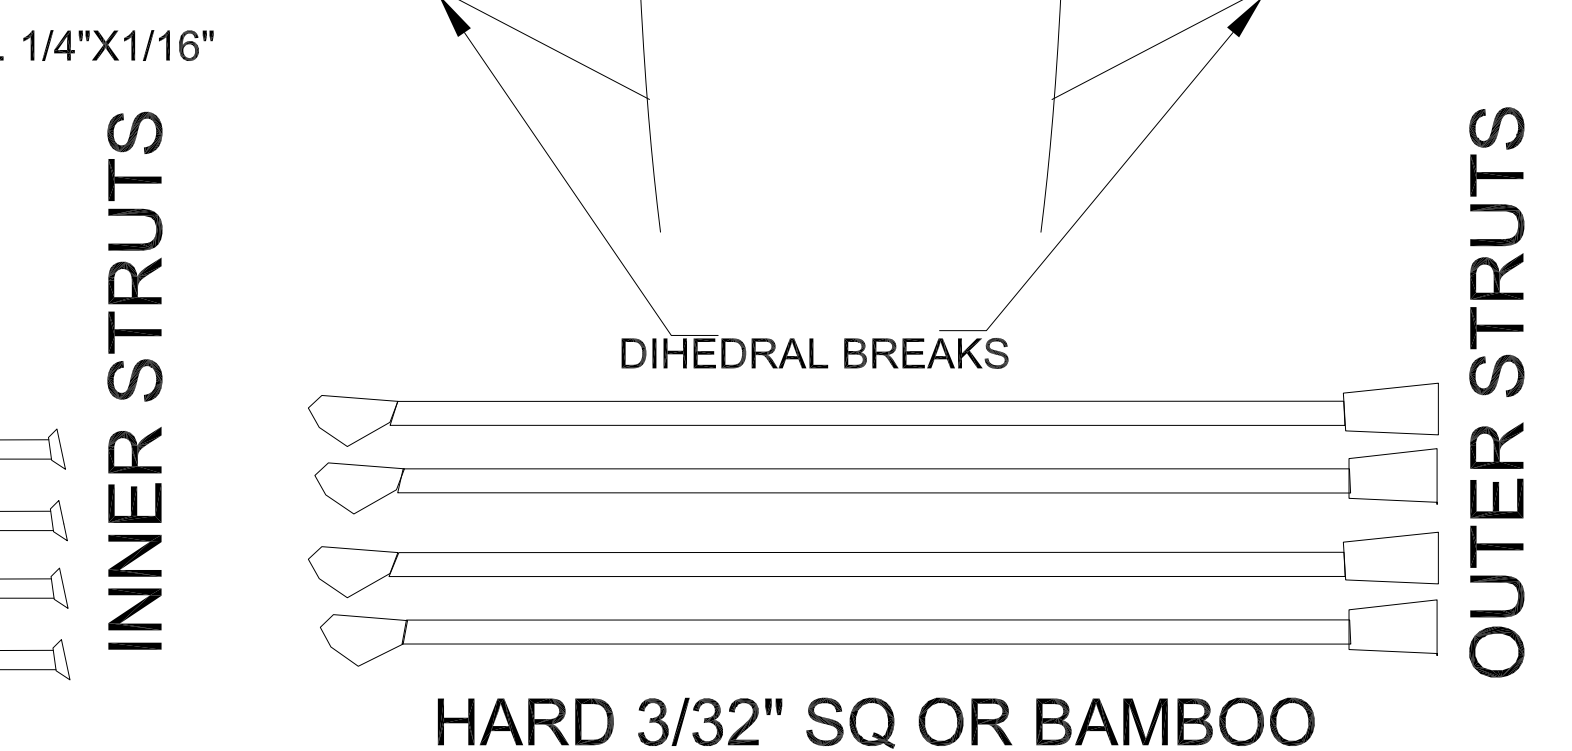

FORMERS FROM 1/16" OR 1/32" LAMINATED CROSS GRAIN

COWL 1-3 1/4 BALS
4-5 1/16 BALS

FIAT CR-42 FALCO
 DRAWN BY TOM AKERY 3 MARCH 2015
 NOT FOR RESALE 27 INCH SPAN
 FREE USE TO MEMBERS OF S&T, HPA & SFA