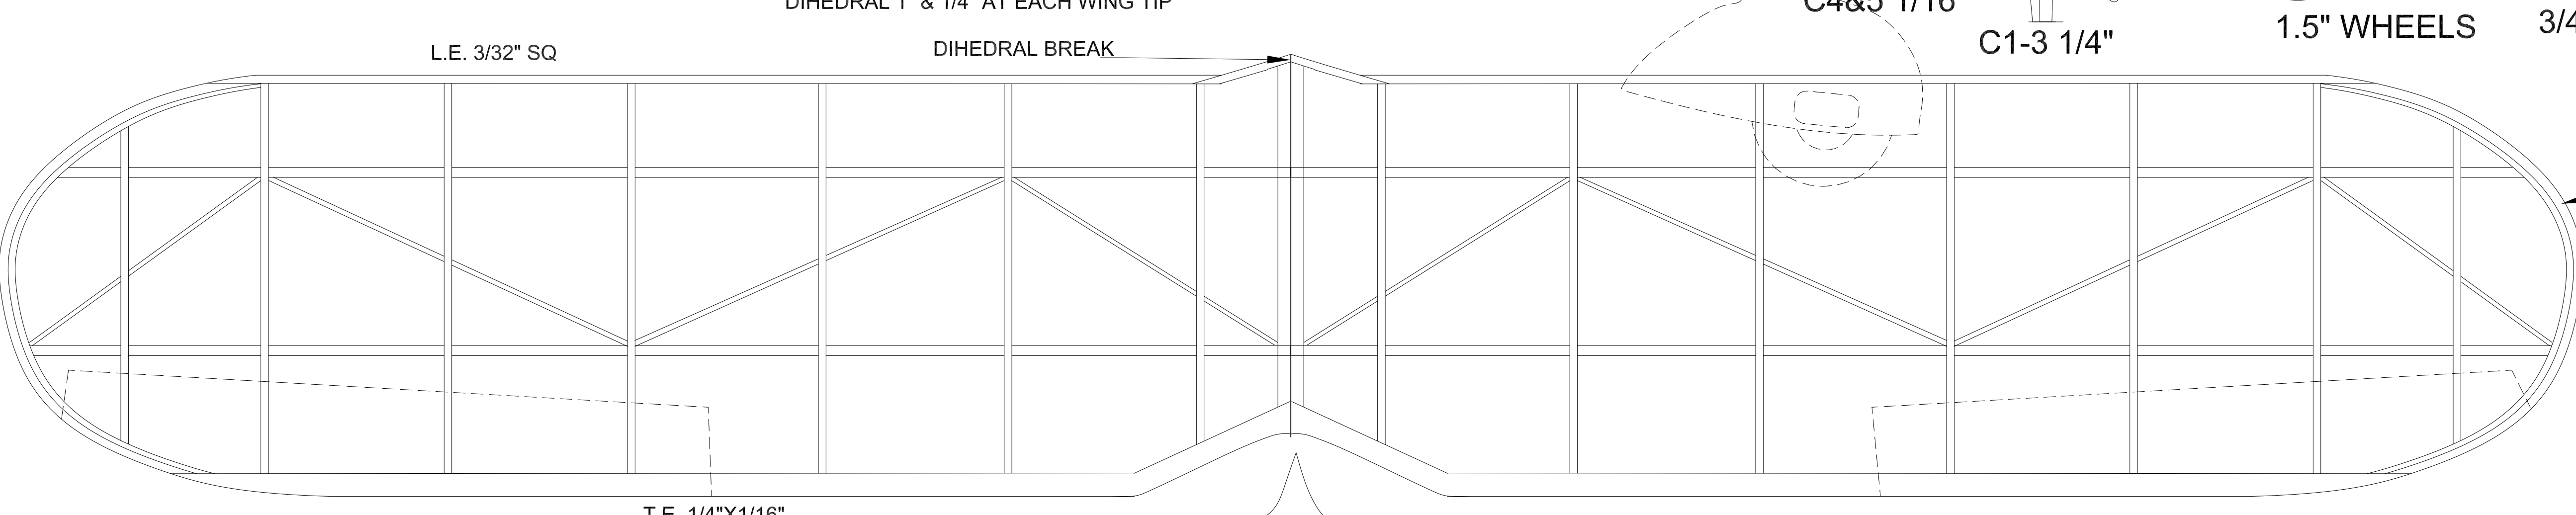

FORMERS FROM 1/16" OR 1/32" LAMINATED CROSS GRAIN

COWL 1-3 1/4 BALS
4-5 1/16 BALS

FIAT CR-42 FALCO
 DRAWN BY TOM AKERY 3 MARCH 2015
 NOT FOR RESALE 27 INCH SPAN
 FREE USE TO MEMBERS OF S&T, HPA & SFA