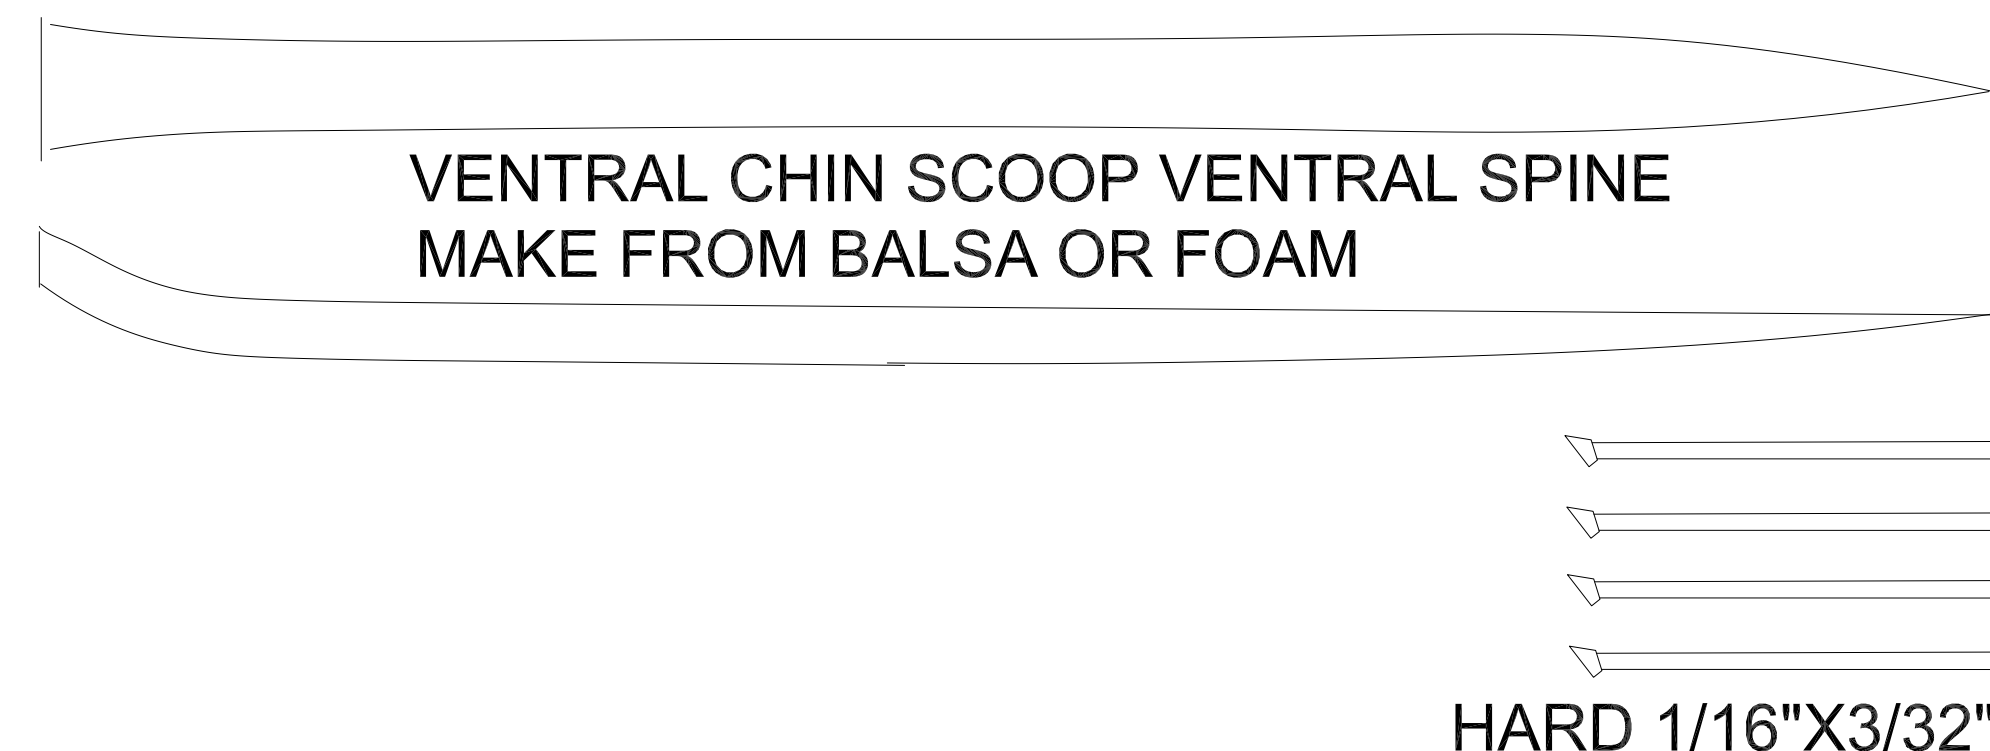

FORMERS FROM 1/16" OR 1/32" LAMINATED CROSS GRAIN

COWL 1-3 1/4 BALS
4-5 1/16 BALS

FIAT CR-42 FALCO
 DRAWN BY TOM AKERY 3 MARCH 2015
 NOT FOR RESALE 27 INCH SPAN
 FREE USE TO MEMBERS OF S&T, HPA & SFA