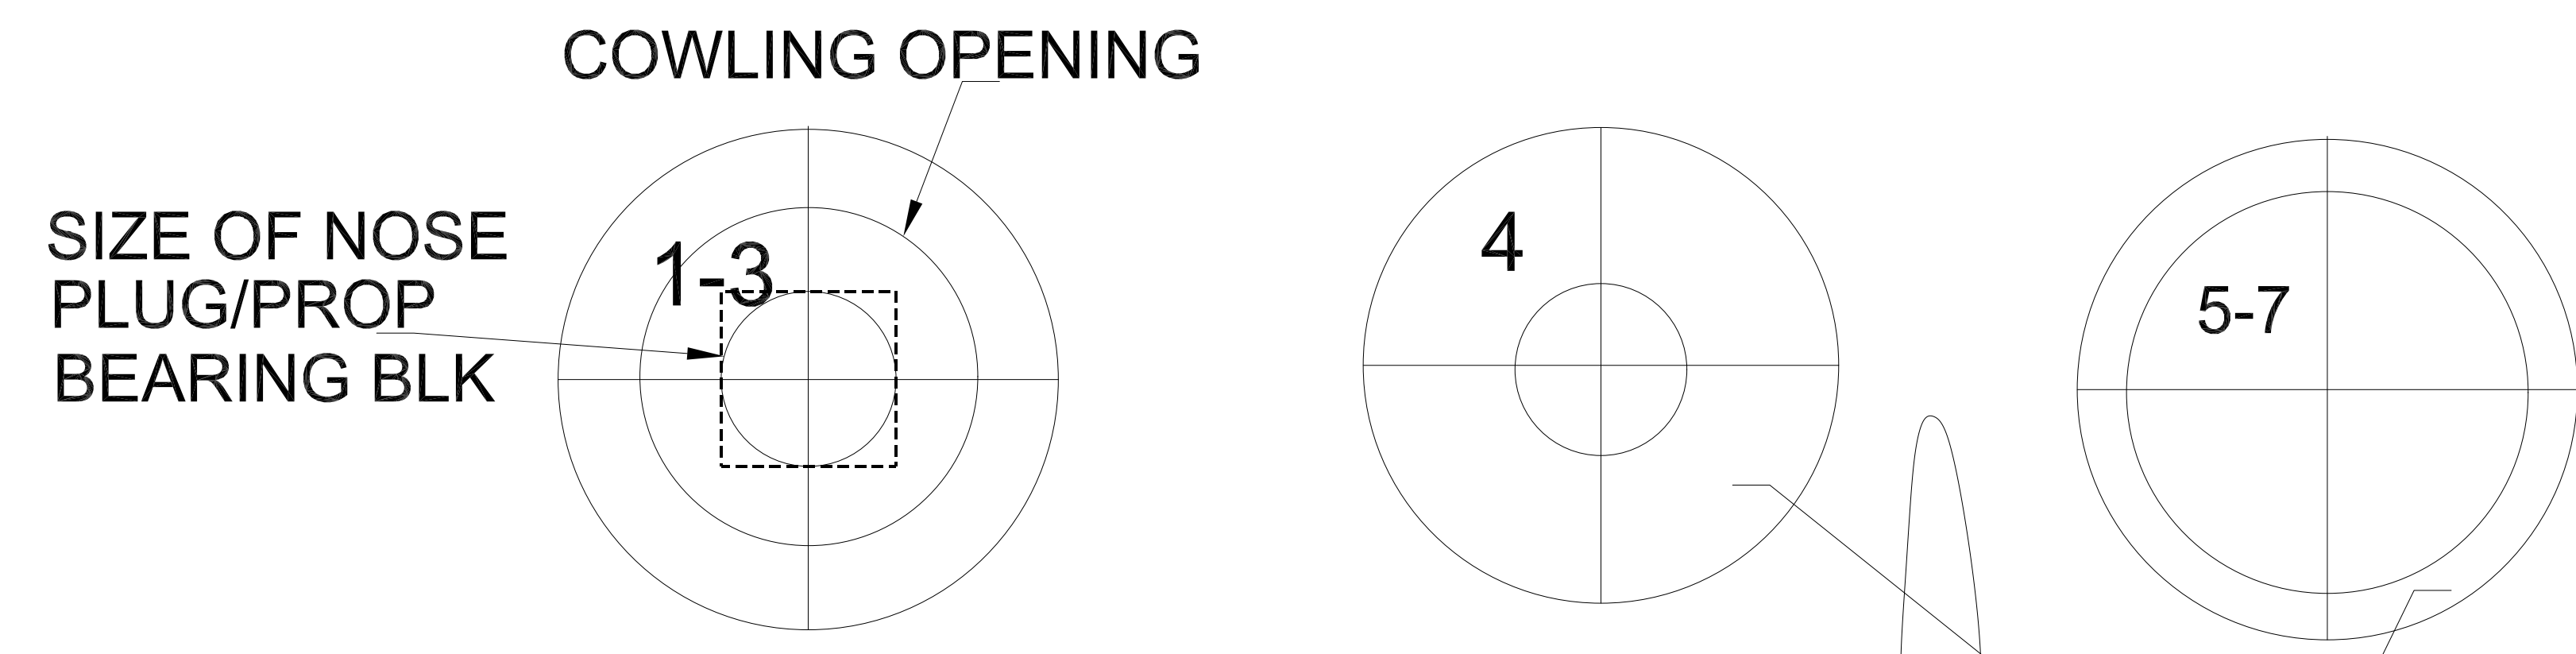

FORMERS FROM 1/16" OR 1/32" LAMINATED CROSS GRAIN

COWL 1-3 1/4 BALS
4-5 1/16 BALS

FIAT CR-42 FALCO
 DRAWN BY TOM AKERY 3 MARCH 2015
 NOT FOR RESALE 27 INCH SPAN
 FREE USE TO MEMBERS OF S&T, HPA & SFA