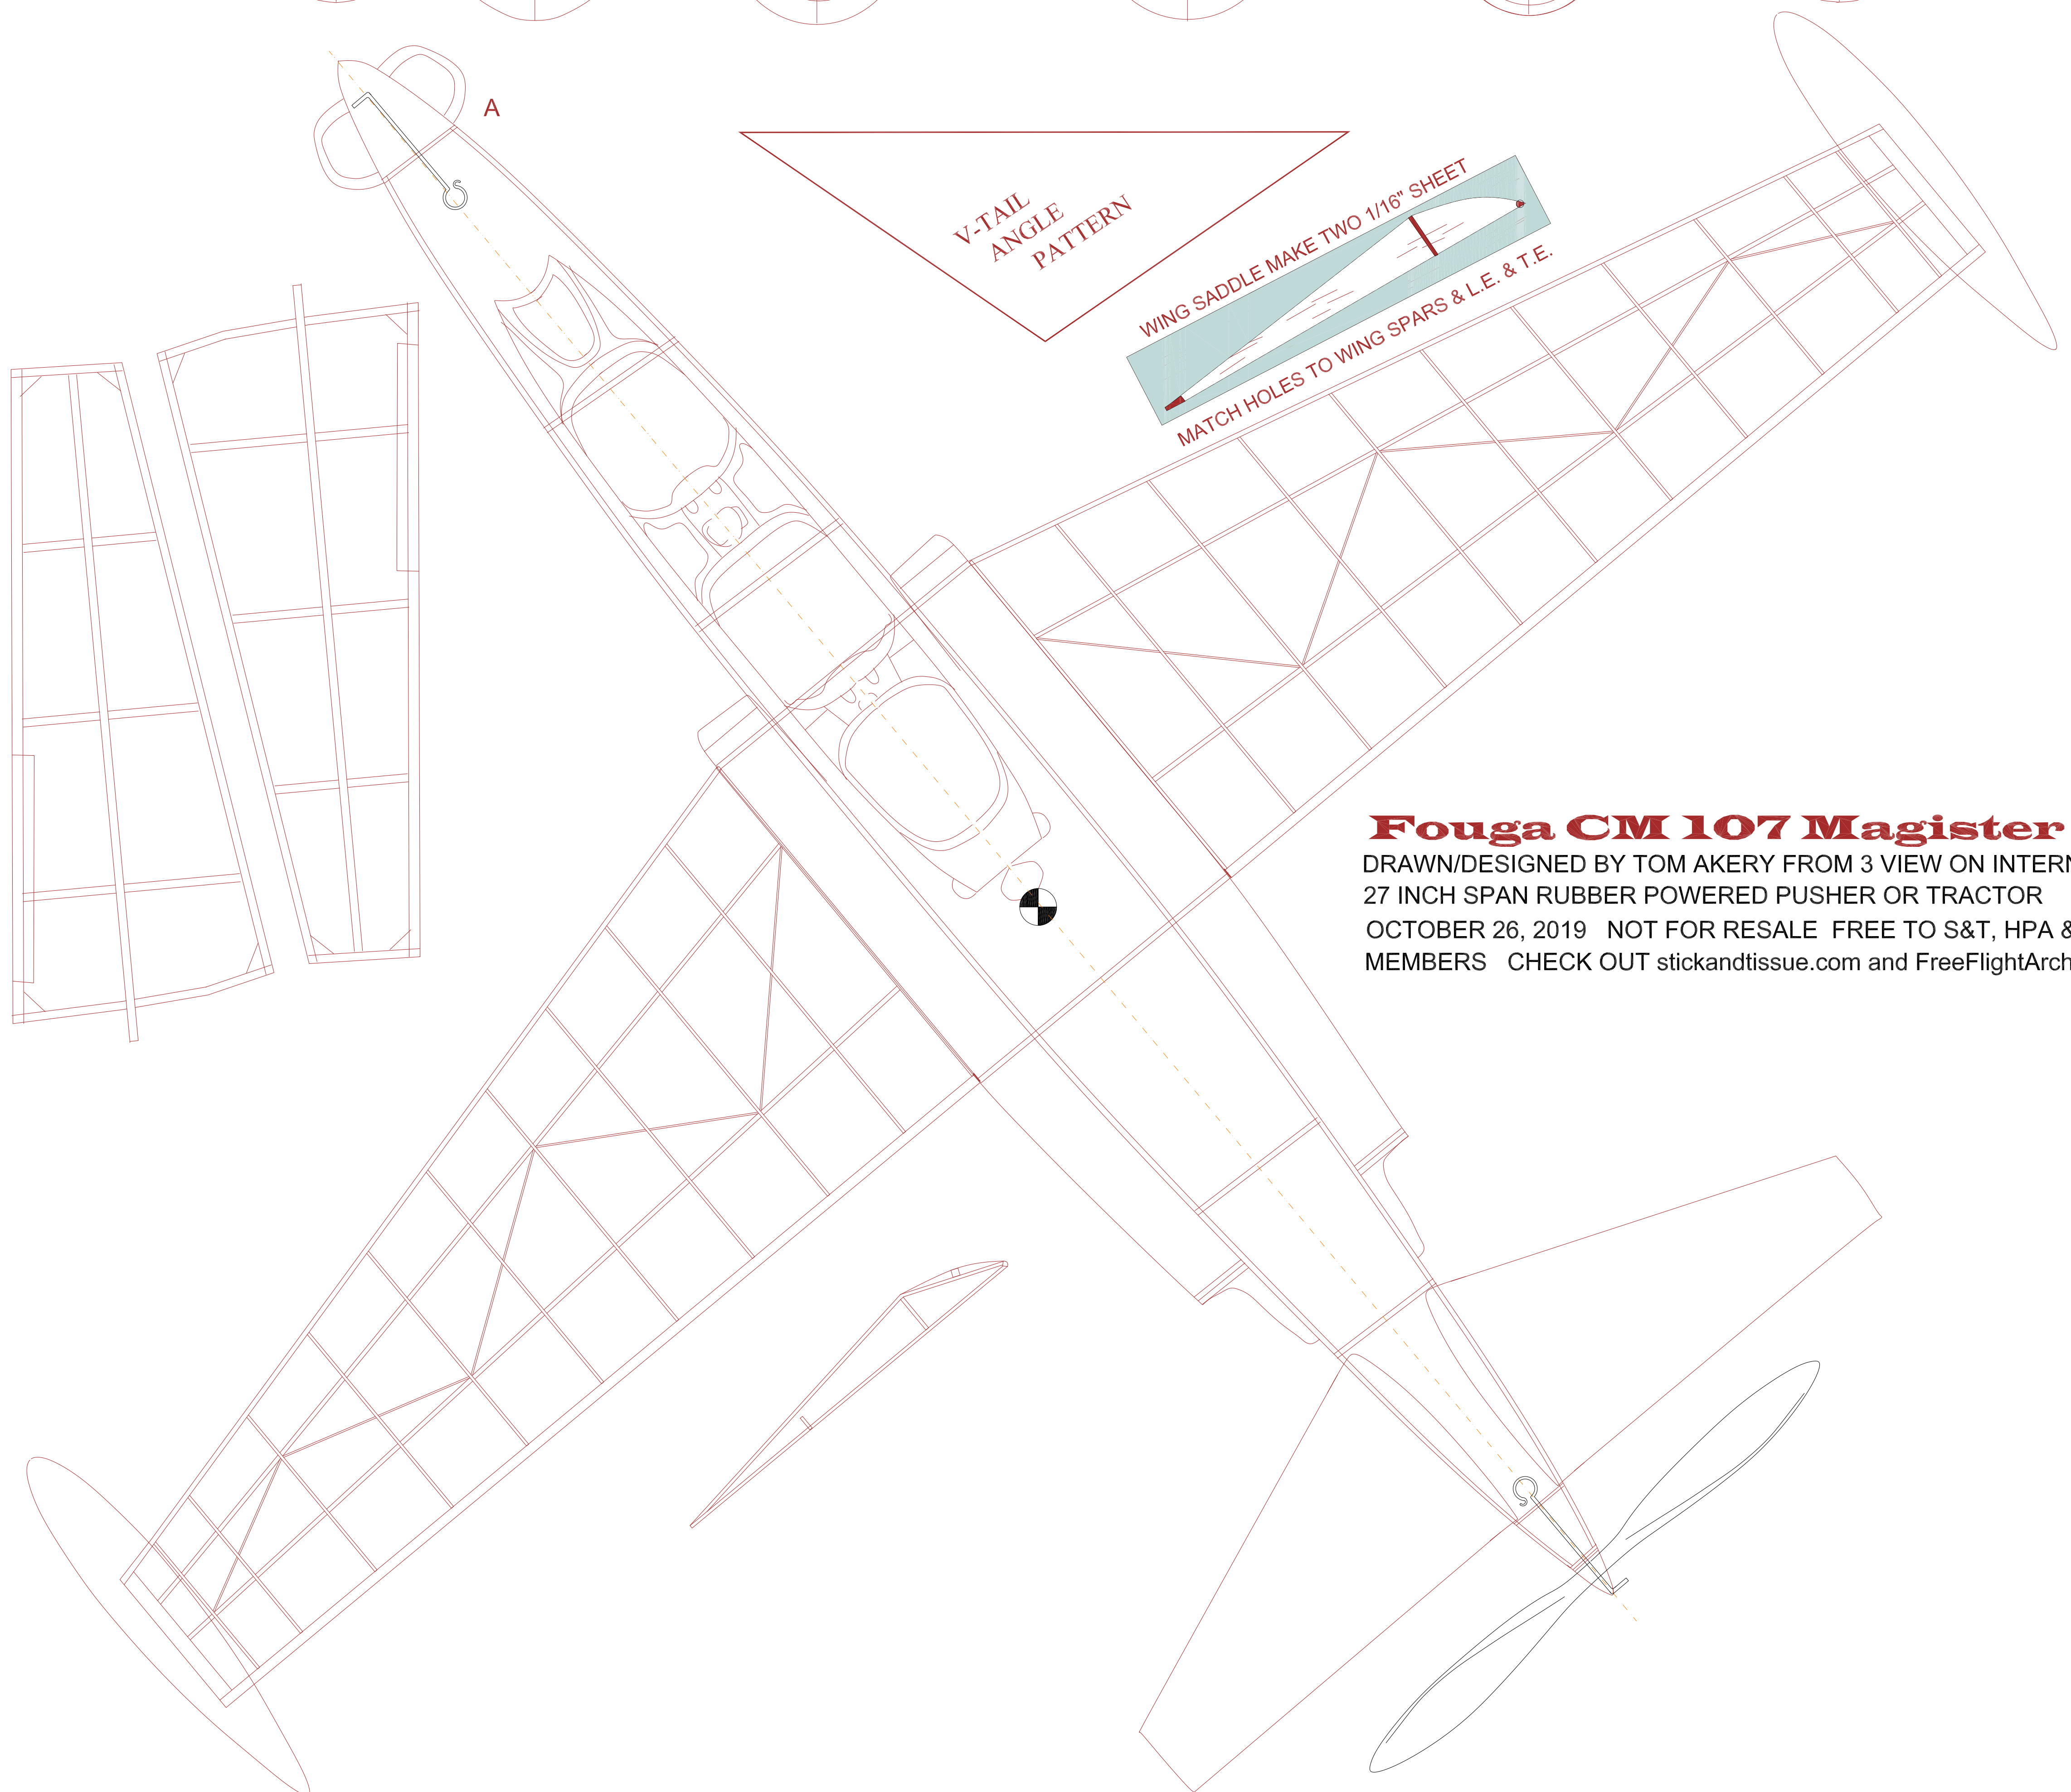

MAKE AS PUSHER OR TRACTOR

Foga CM 107 Magister
 DRAWN/DESIGNED BY TOM AKERY FROM 3 VIEW ON INTERNET
 27 INCH SPAN RUBBER POWERED PUSHER OR TRACTOR
 OCTOBER 26, 2019 NOT FOR RESALE FREE TO S&T, HPA & SFA
 MEMBERS CHECK OUT stickandtissue.com and FreeFlightArchive.com