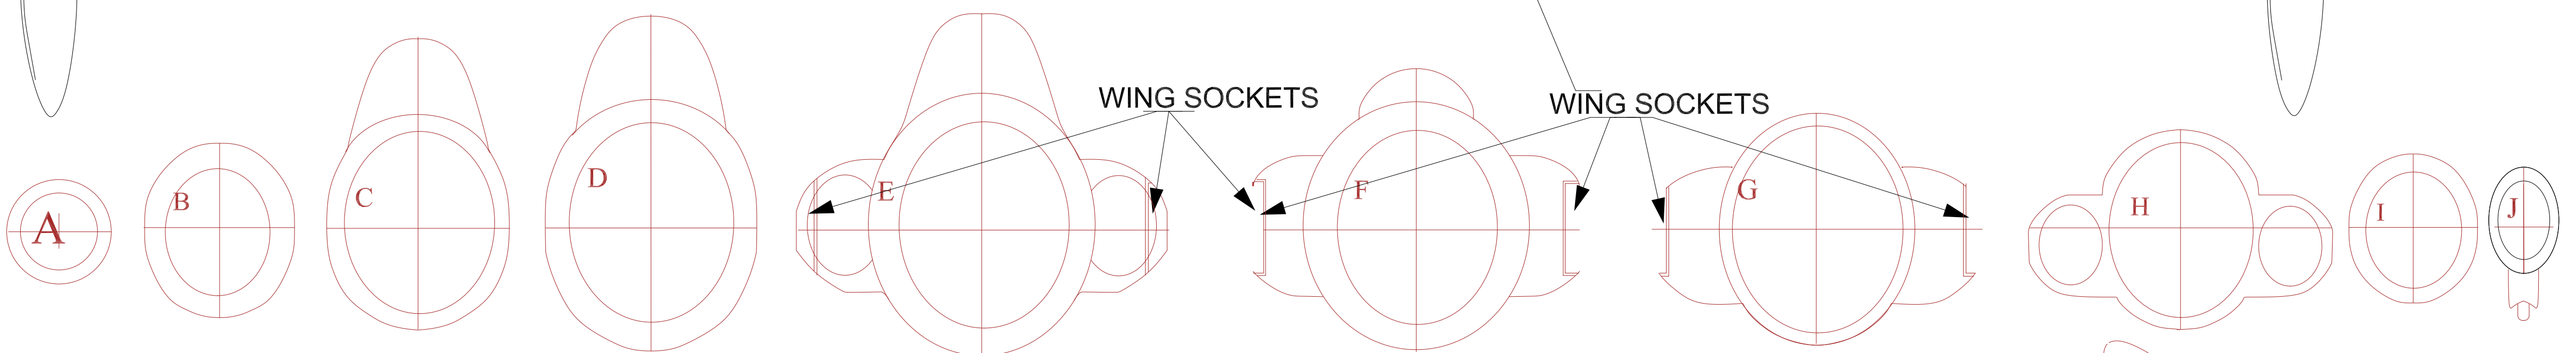

MAKE AS PUSHER OR TRACTOR

Foga CM 107 Magister
 DRAWN/DESIGNED BY TOM AKERY FROM 3 VIEW ON INTERNET
 27 INCH SPAN RUBBER POWERED PUSHER OR TRACTOR
 OCTOBER 26, 2019 NOT FOR RESALE FREE TO S&T, HPA & SFA
 MEMBERS CHECK OUT stickandtissue.com and FreeFlightArchive.com