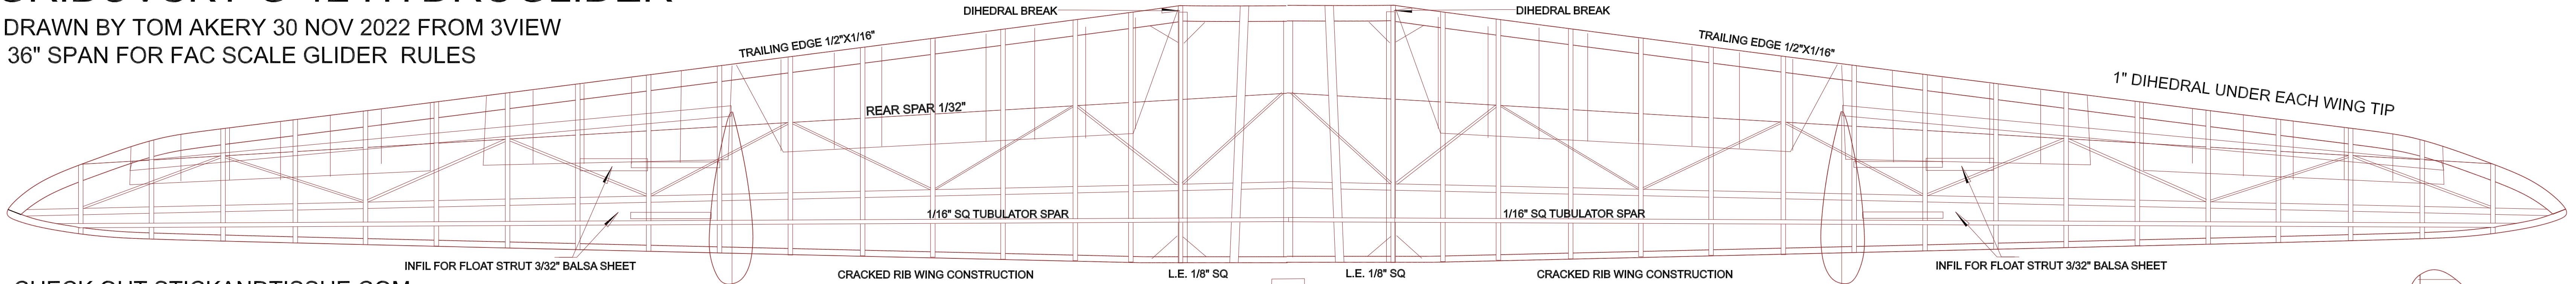

GRIBOVSKY G-12 HYDROGLIDER

DRAWN BY TOM AKERY 30 NOV 2022 FROM 3VIEW
 36" SPAN FOR FAC SCALE GLIDER RULES

CHECK OUT STICKANDTISSUE.COM
HOPPOCKETAERONAUTICS

INFIL FOR FLOAT STRUT 3/32" Balsa SHEET

CRACKED RIB WING CONSTRUCTION

L.E. 1/8" SQ

L.E. 1/8" SQ

CRACKED RIB WING CONSTRUCTION

INFIL FOR FLOAT STRUT 3/32" Balsa SHEET

VERT STAB 1/16" Balsa

SPAR CENTER SECTION

MAIN SPAR 3/32" HARD Balsa MAKE 2