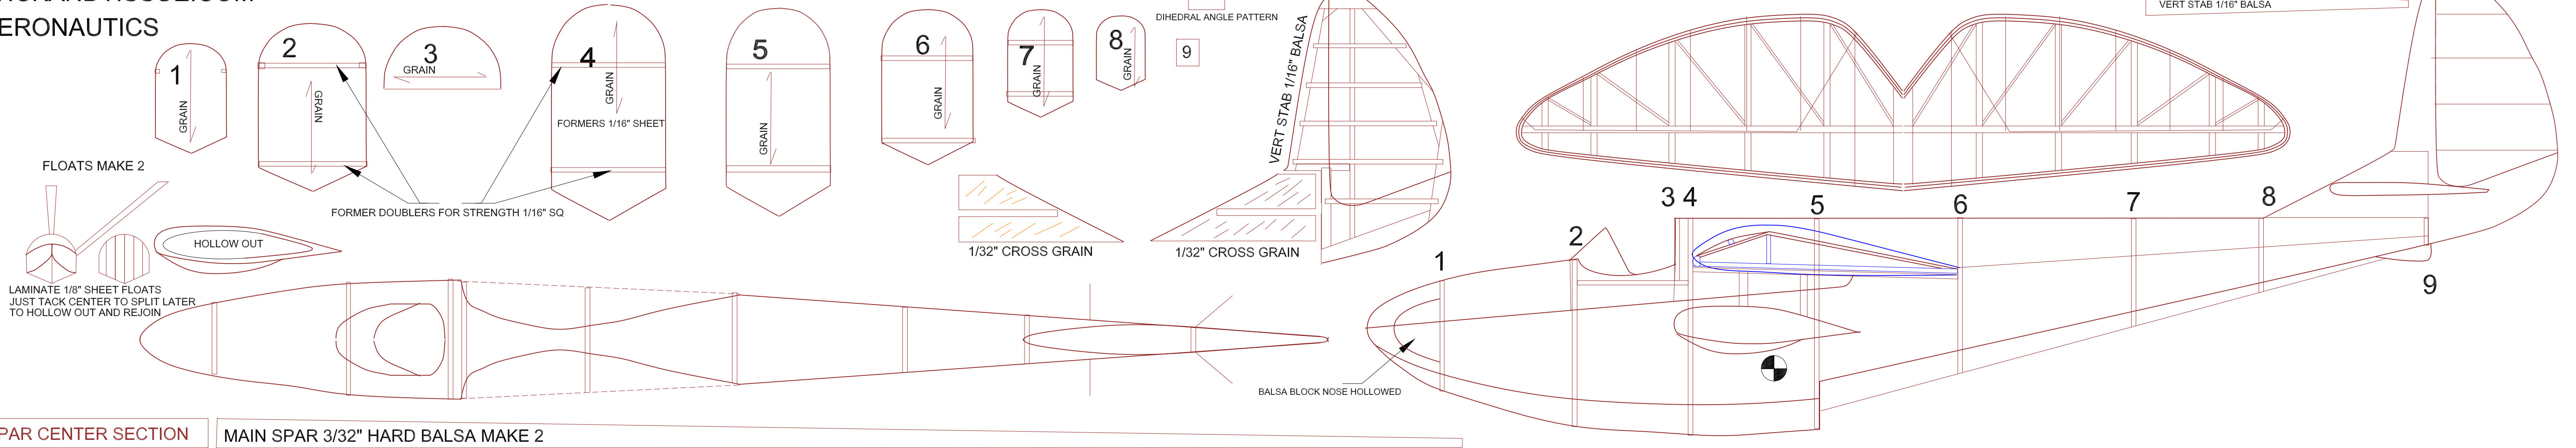

GRIBOVSKY G-12 HYDROGLIDER

DRAWN BY TOM AKERY 30 NOV 2022 FROM 3VIEW
 36" SPAN FOR FAC SCALE GLIDER RULES

CHECK OUT STICKANDTISSUE.COM
HOPPOCKETAERONAUTICS

INFIL FOR FLOAT STRUT 3/32" Balsa SHEET

CRACKED RIB WING CONSTRUCTION

L.E. 1/8" SQ

L.E. 1/8" SQ

CRACKED RIB WING CONSTRUCTION

INFIL FOR FLOAT STRUT 3/32" Balsa SHEET

VERT STAB 1/16" Balsa

SPAR CENTER SECTION

MAIN SPAR 3/32" HARD Balsa MAKE 2