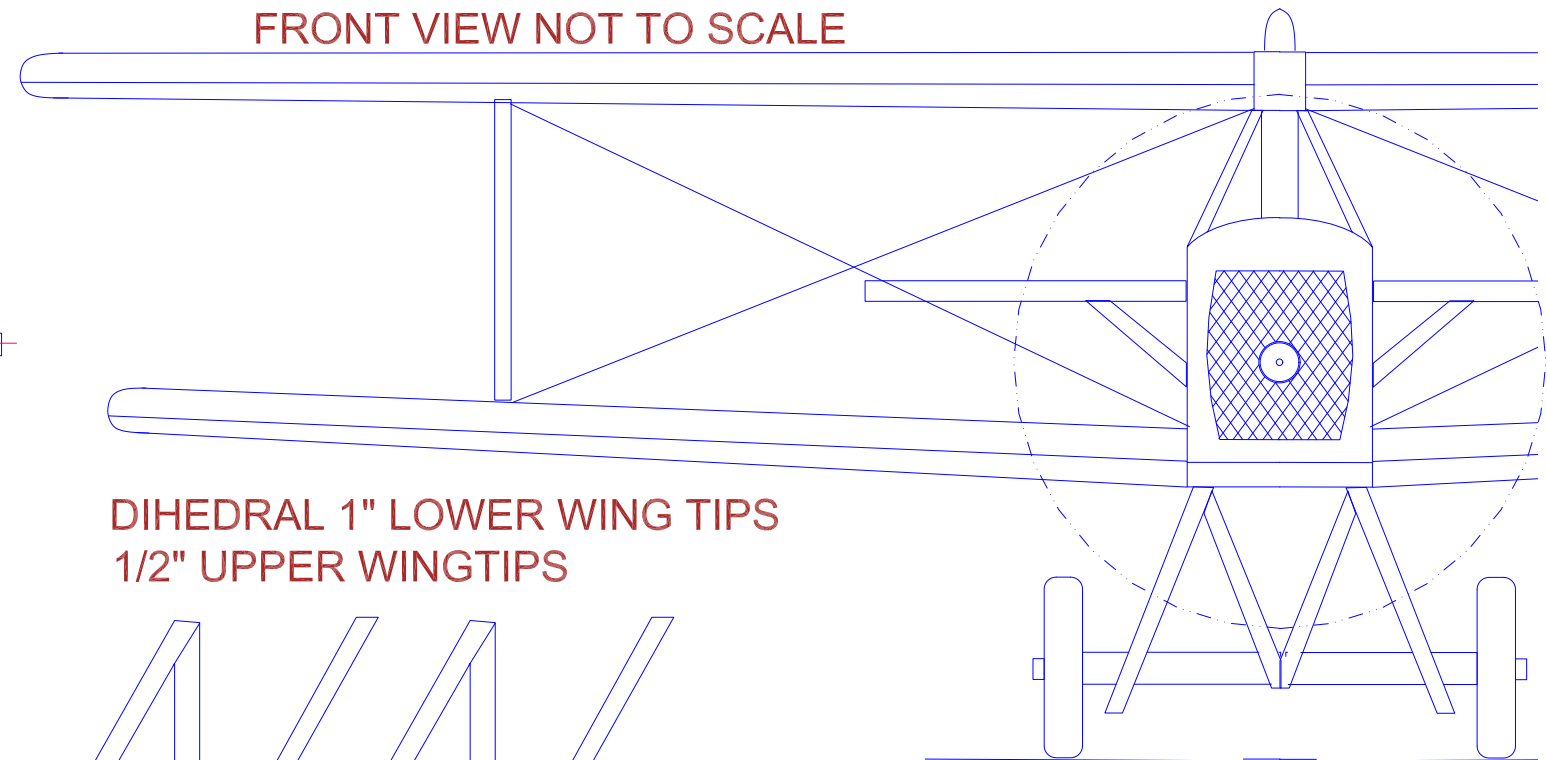

FRONT VIEW NOT TO SCALE

DIHEDRAL 1" LOWER WING TIPS
1/2" UPPER WINGTIPS

HEINKEL HD 21

13" SPAN PEANUT SCALE RUBBER POWERED

DRAWN BY TOM AKERY 30 MAY 2017

NOT FOR RESALE / ALL RIGHTS RESERVED

UPPER FORMERS FROM 1/16" BALSA

L.E. AND T.E. 1/16" SQ HARD BALSA

LAMINATE WINGTIPS FROM 1/32X1/16" BALSA