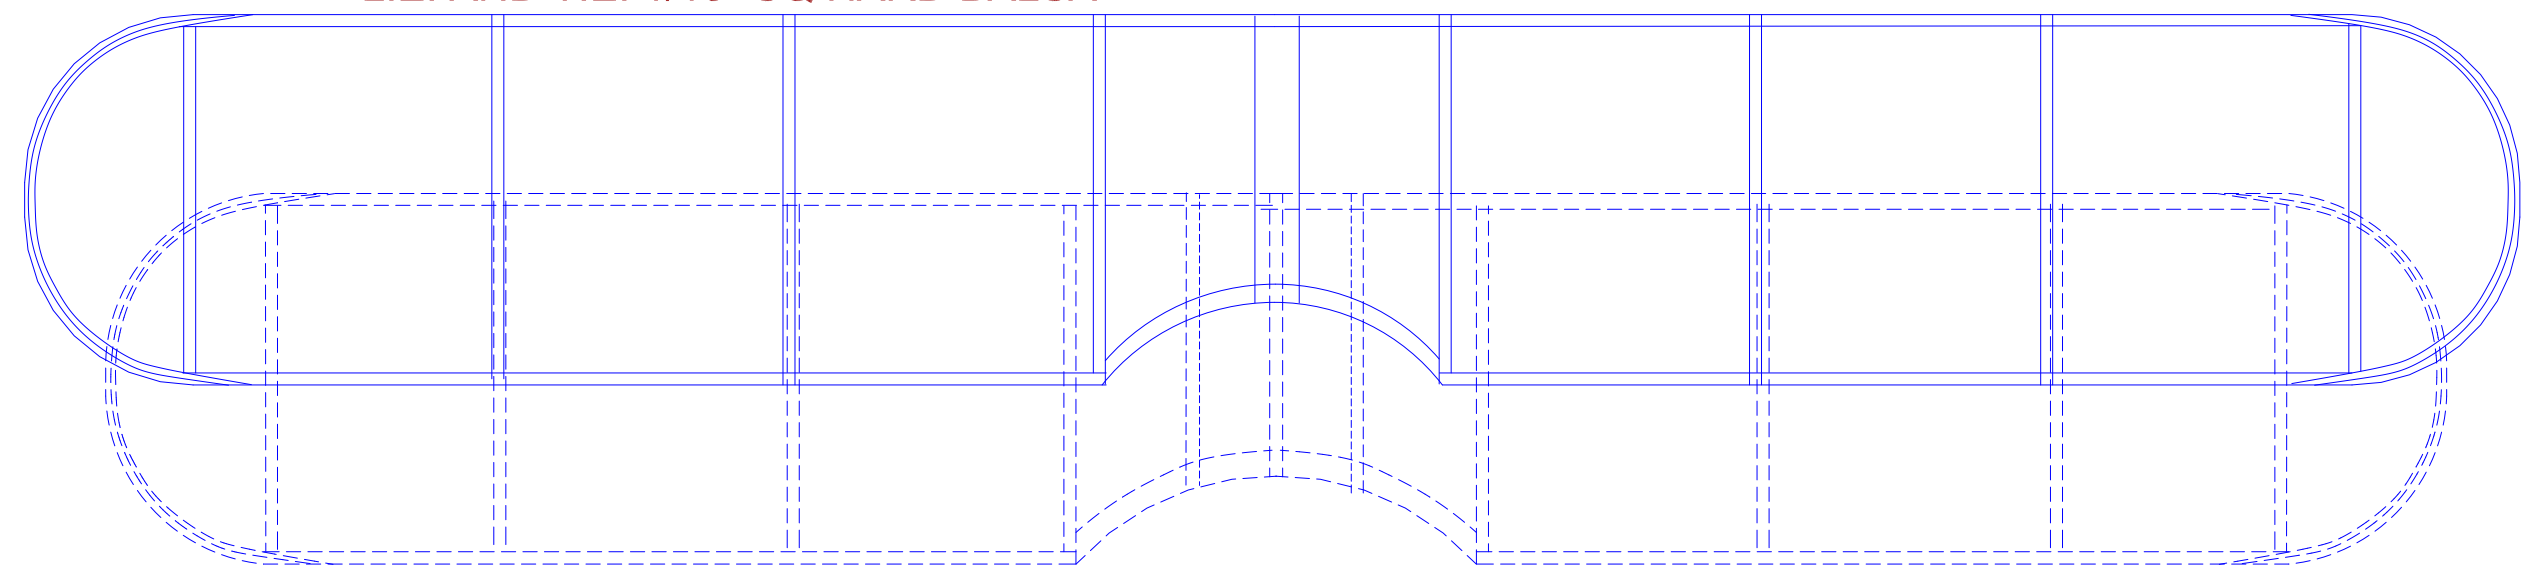

FRONT VIEW NOT TO SCALE

DIHEDRAL 1" LOWER WING TIPS
1/2" UPPER WINGTIPS

HEINKEL HD 21

13" SPAN PEANUT SCALE RUBBER POWERED

DRAWN BY TOM AKERY 30 MAY 2017

NOT FOR RESALE / ALL RIGHTS RESERVED

UPPER FORMERS FROM 1/16" BALSA

L.E. AND T.E. 1/16" SQ HARD BALSA

LAMINATE WINGTIPS FROM 1/32X1/16" BALSA