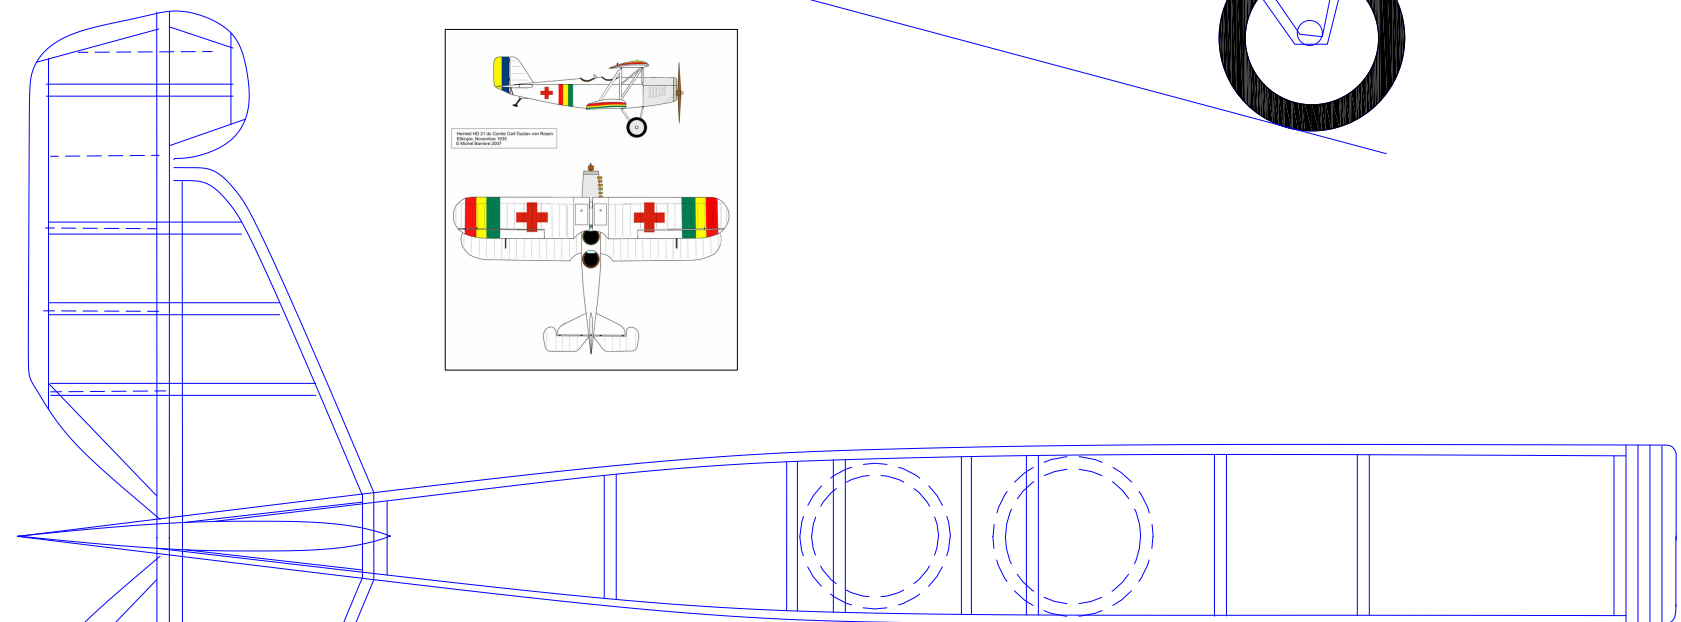

FRONT VIEW NOT TO SCALE

DIHEDRAL 1" LOWER WING TIPS
1/2" UPPER WINGTIPS

HEINKEL HD 21

13" SPAN PEANUT SCALE RUBBER POWERED

DRAWN BY TOM AKERY 30 MAY 2017

NOT FOR RESALE / ALL RIGHTS RESERVED

UPPER FORMERS FROM 1/16" BALSA

L.E. AND T.E. 1/16" SQ HARD BALSA

LAMINATE WINGTIPS FROM 1/32X1/16" BALSA