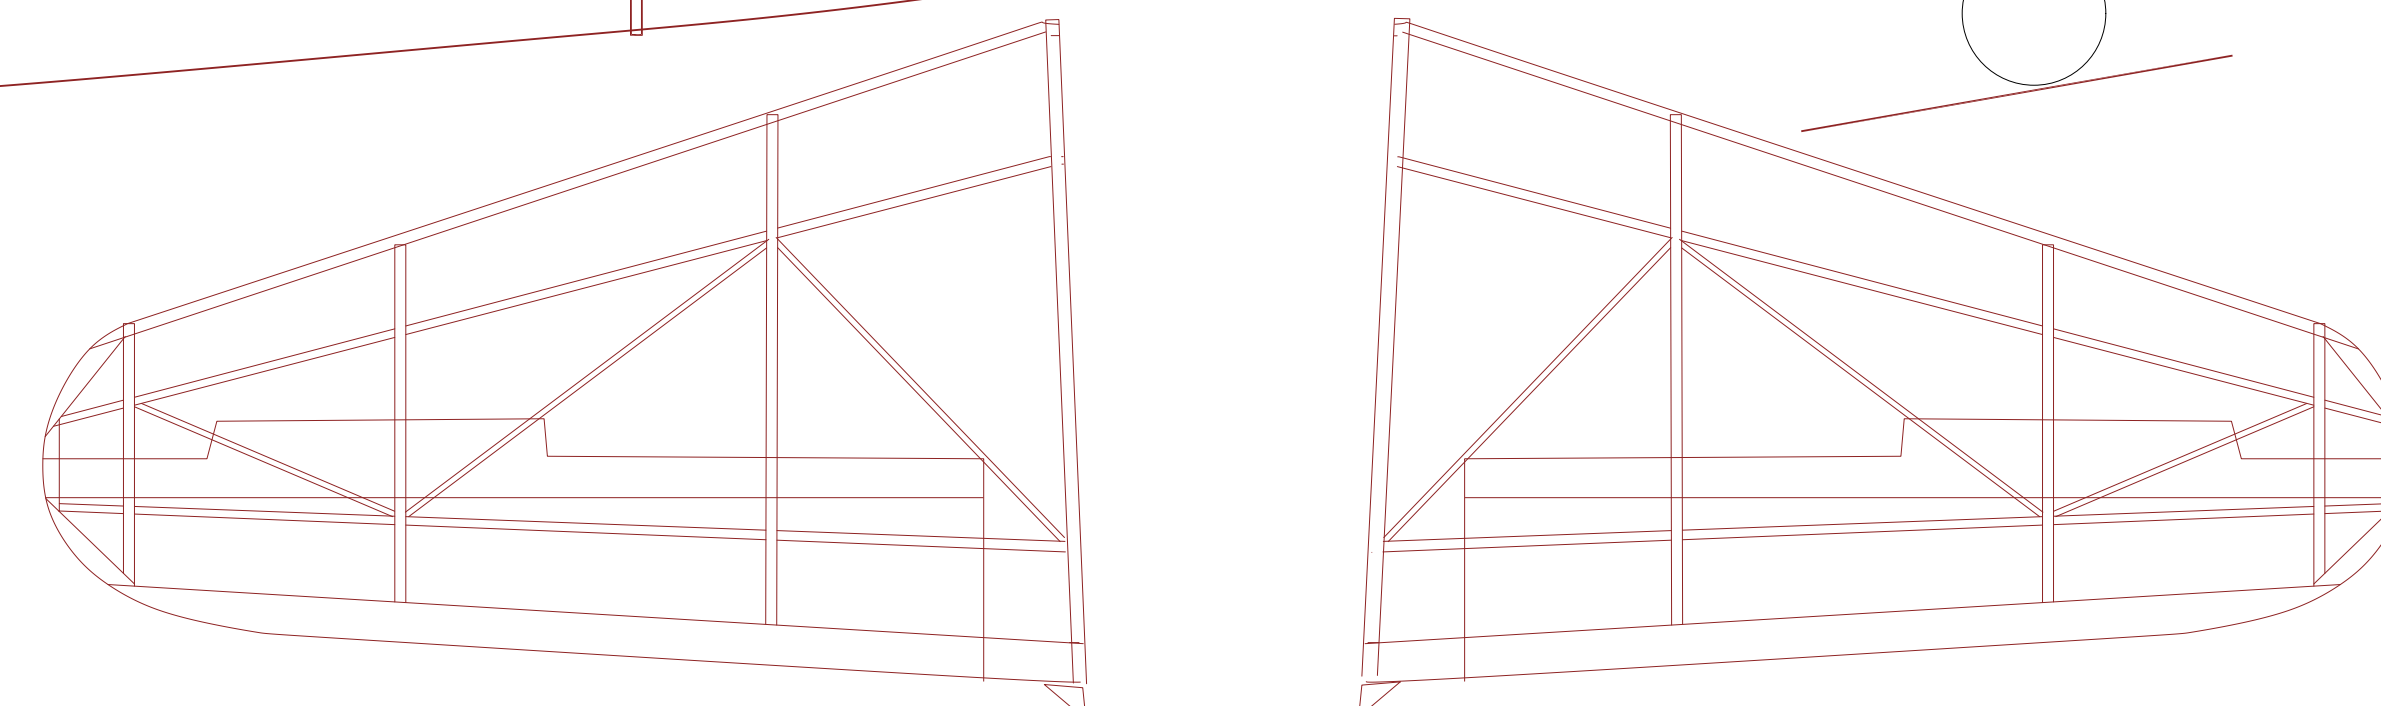

HEINKEL HE-178

27" SPAN PUSHER RUBBER POWERED
DRAWN BY TOM AKERY 8 DEC 2022

NOSE BLOCK MOTOR ANCHOR
ROUND OR SQ YOUR CHOICE

HORIZONTAL STAB FROM 1/16" SQ AND 1/16" SHEET ADD 1/16" SQ TOP RIB AND SAND TO AIRFOIL

MAKE FORMERS FROM 1/32" LAMINATED CROSS GRAIN OR LAMINATED 1/32"X1/16" STRIPS