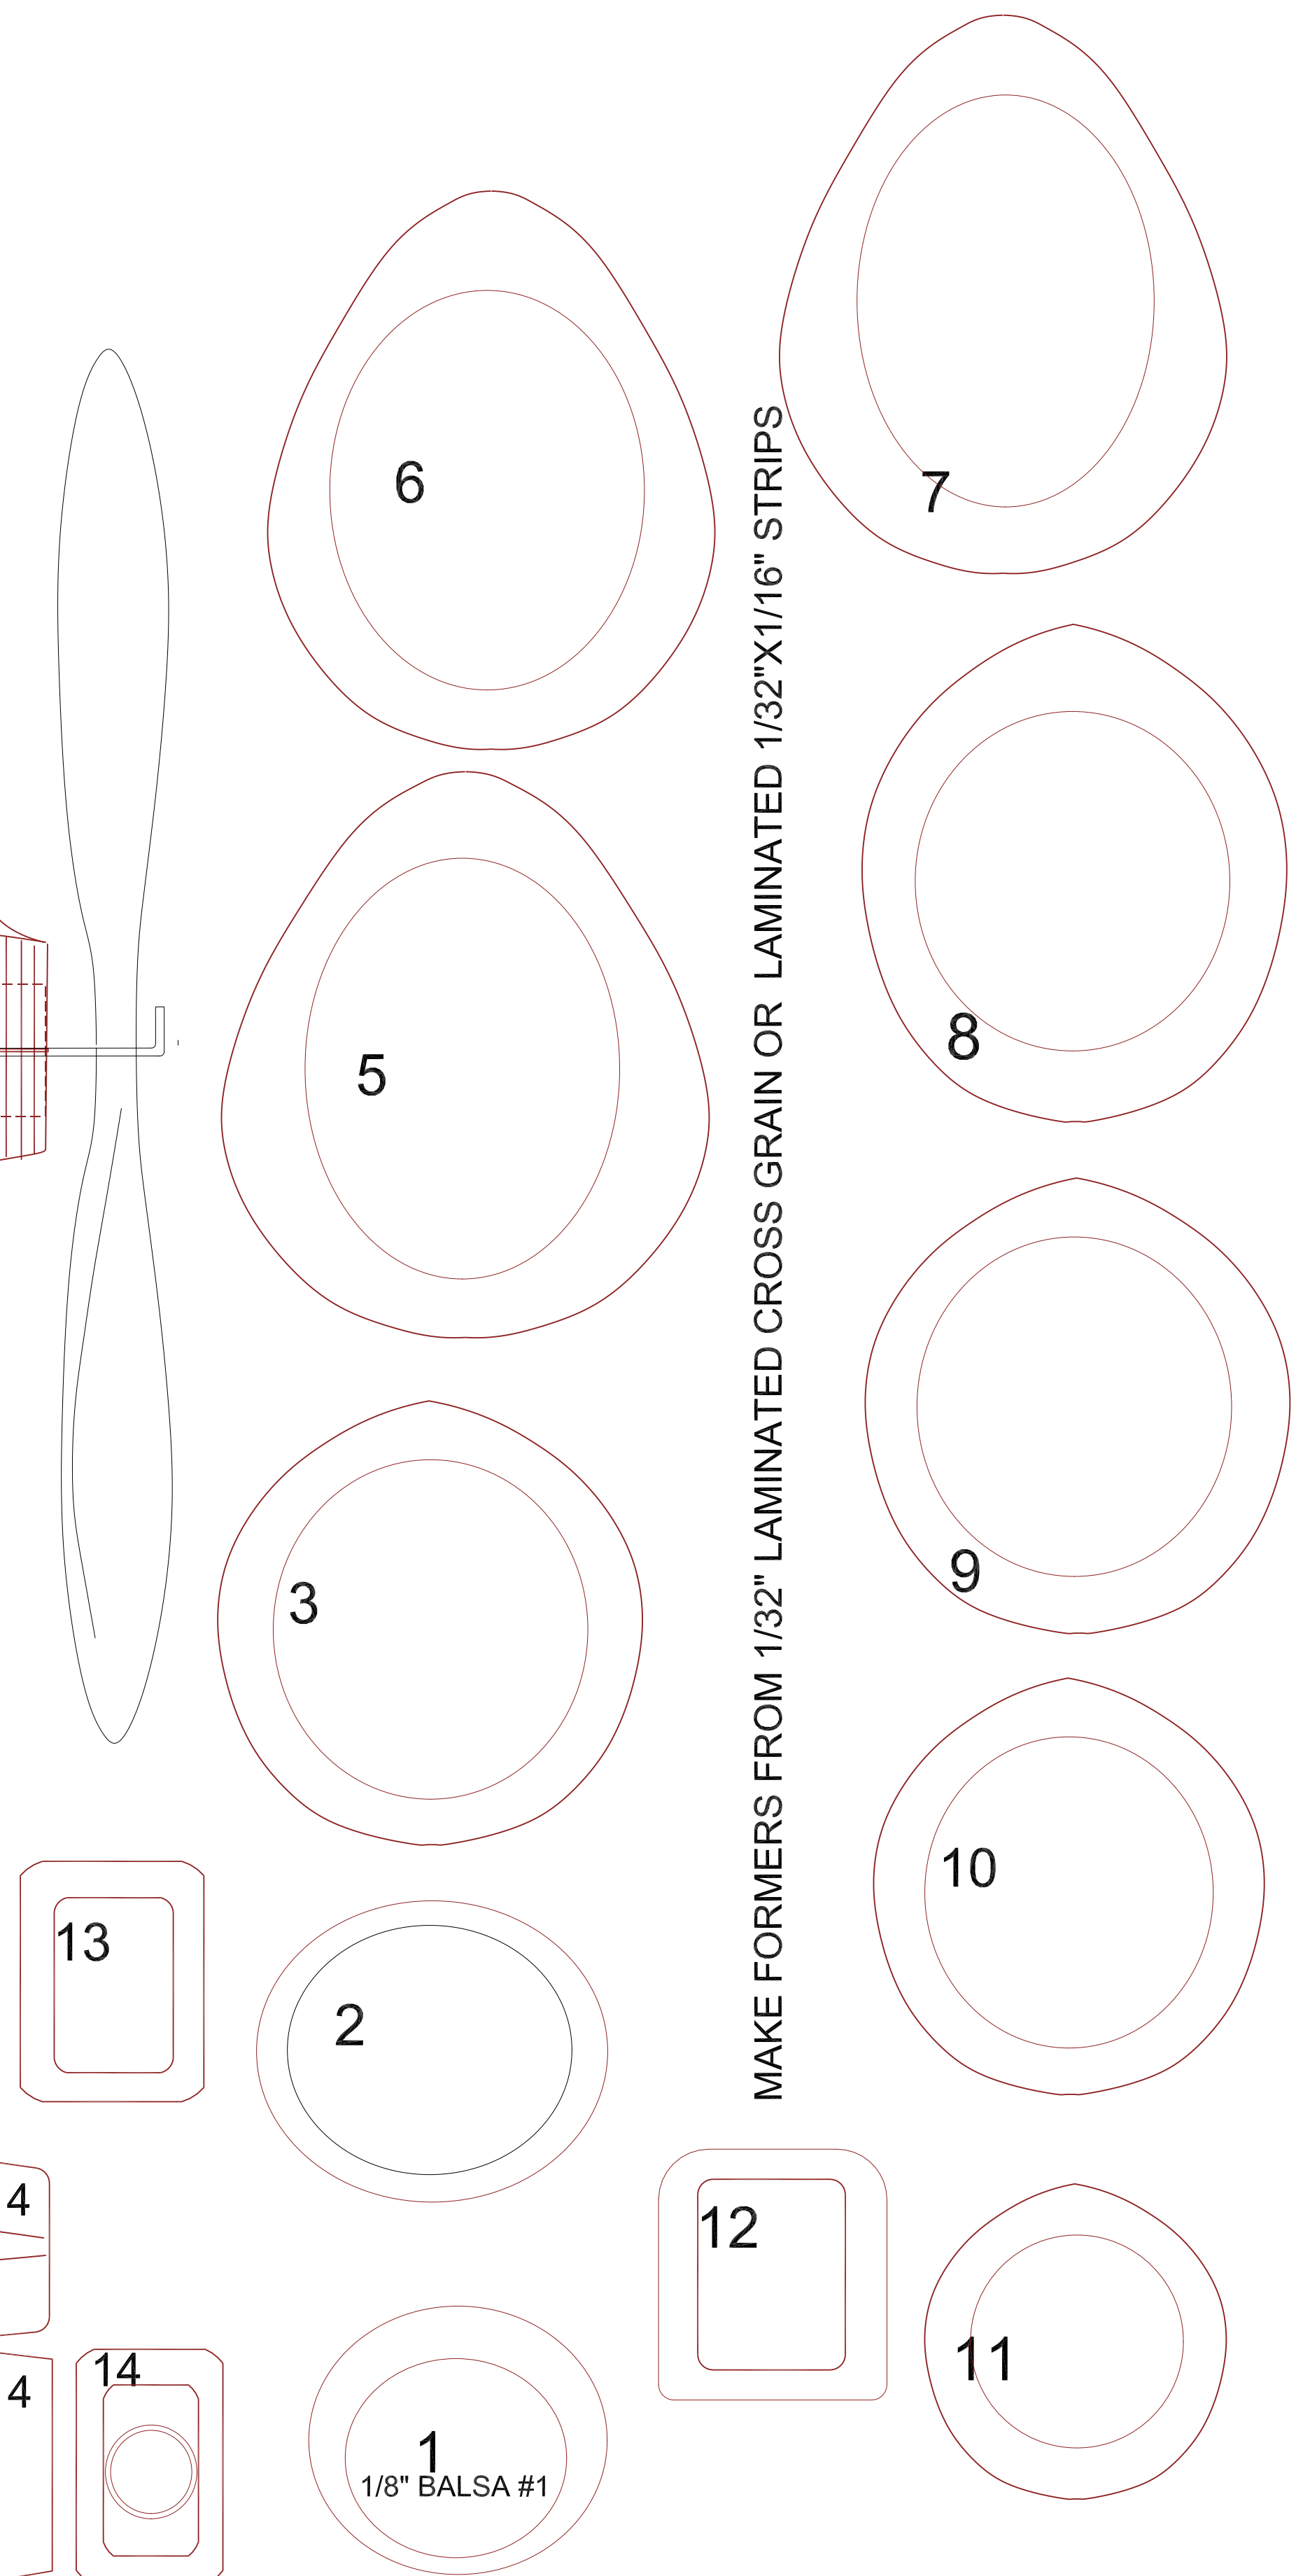

HEINKEL HE-178

27" SPAN PUSHER RUBBER POWERED
DRAWN BY TOM AKERY 8 DEC 2022

NOSE BLOCK MOTOR ANCHOR
ROUND OR SQ YOUR CHOICE

HORIZONTAL STAB FROM 1/16" SQ AND 1/16" SHEET ADD 1/16" SQ TOP RIB AND SAND TO AIRFOIL

MAKE FORMERS FROM 1/32" LAMINATED CROSS GRAIN OR LAMINATED 1/32"X1/16" STRIPS