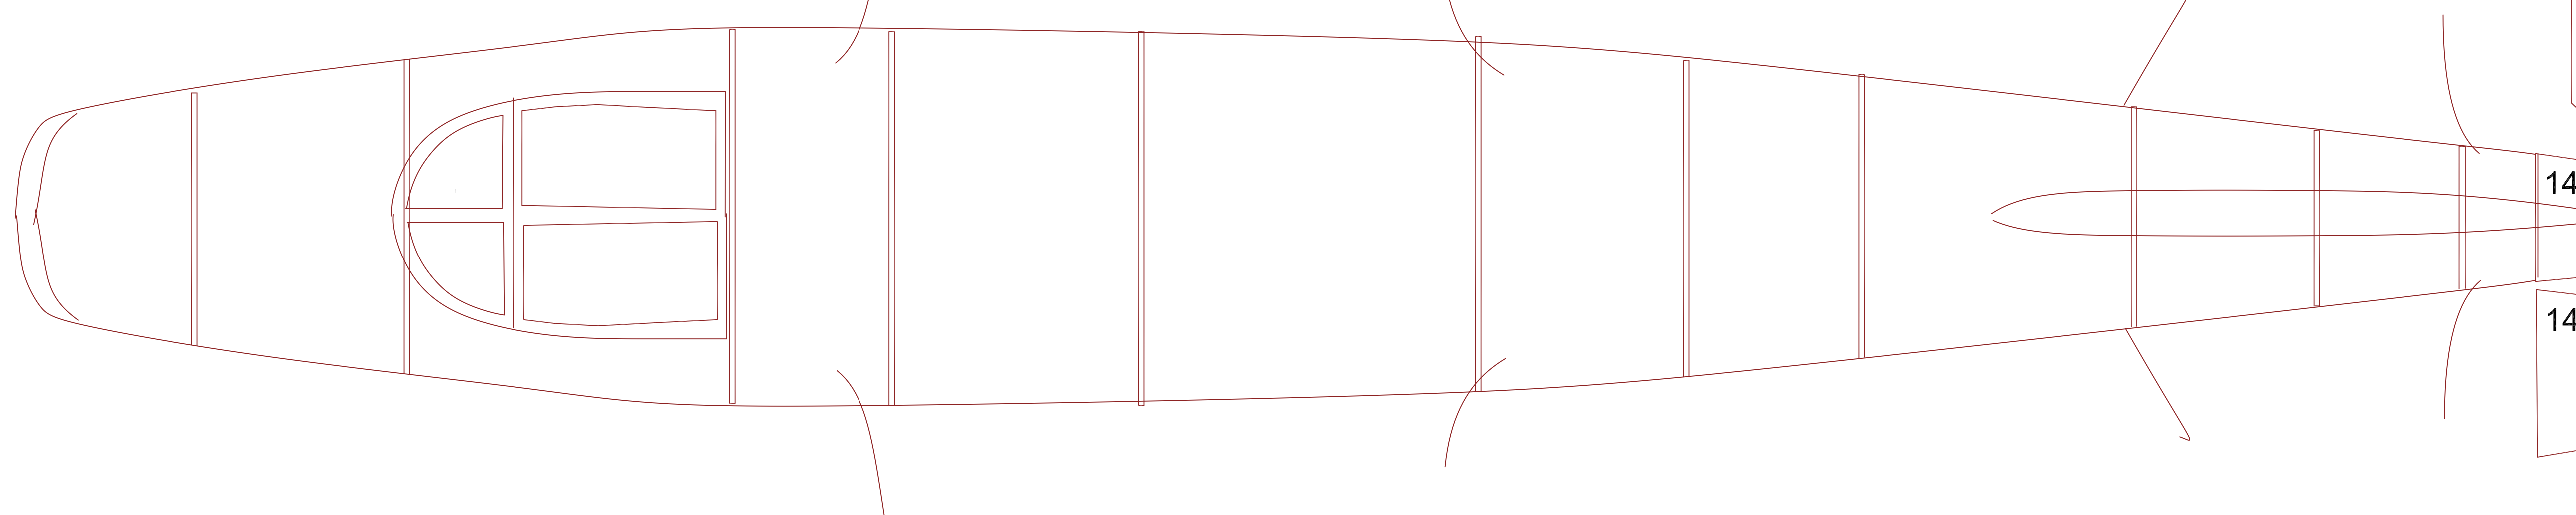

HEINKEL HE-178

27" SPAN PUSHER RUBBER POWERED
DRAWN BY TOM AKERY 8 DEC 2022

NOSE BLOCK MOTOR ANCHOR
ROUND OR SQ YOUR CHOICE

HORIZONTAL STAB FROM 1/16" SQ AND 1/16" SHEET ADD 1/16" SQ TOP RIB AND SAND TO AIRFOIL

MAKE FORMERS FROM 1/32" LAMINATED CROSS GRAIN OR LAMINATED 1/32"X1/16" STRIPS