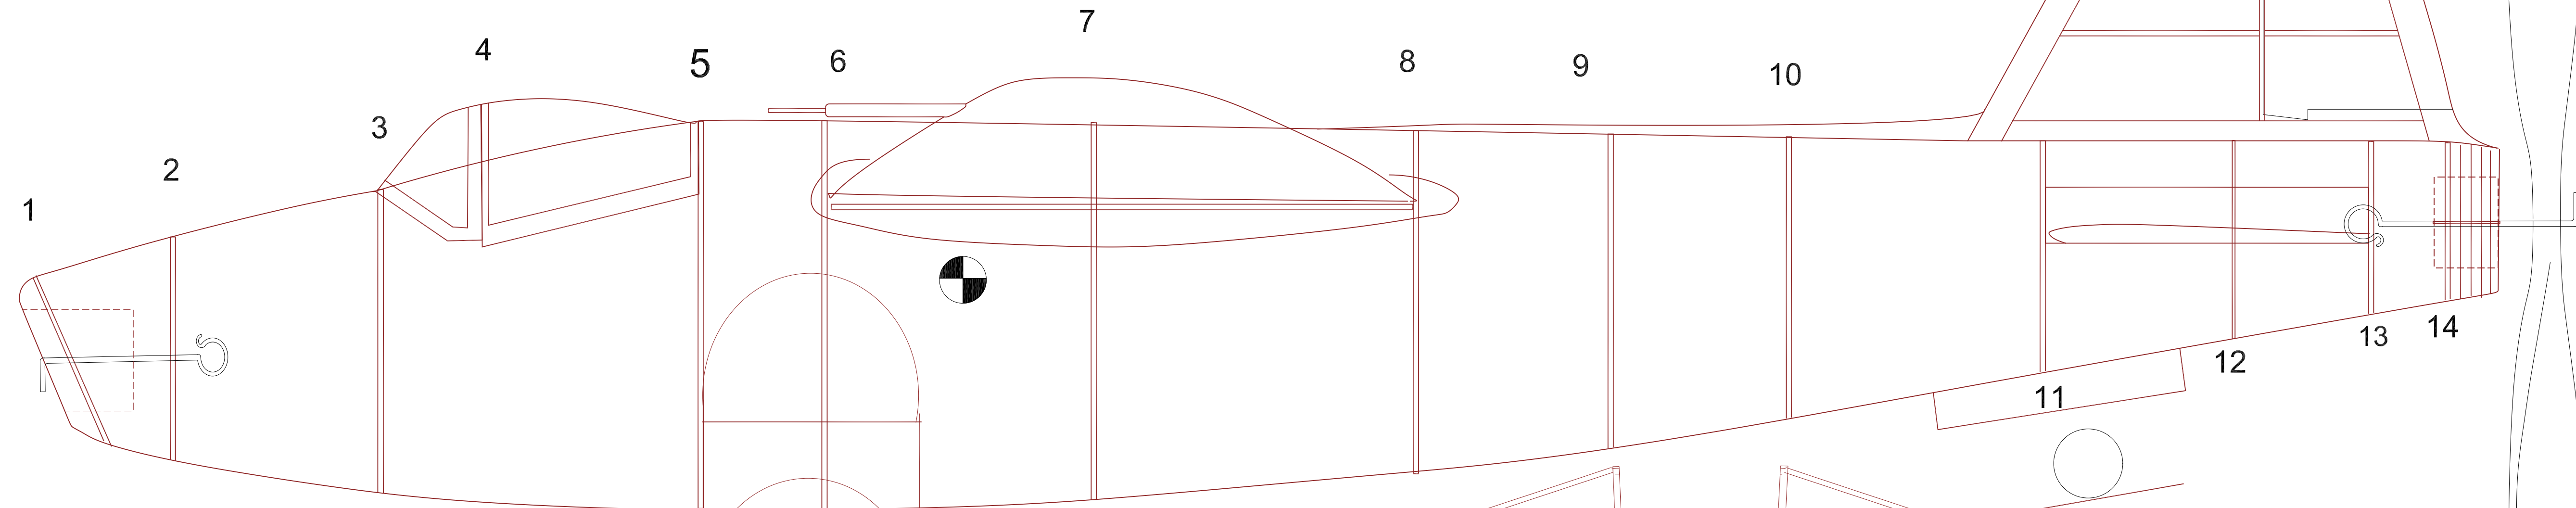

HEINKEL HE-178

27" SPAN PUSHER RUBBER POWERED
DRAWN BY TOM AKERY 8 DEC 2022

NOSE BLOCK MOTOR ANCHOR
ROUND OR SQ YOUR CHOICE

HORIZONTAL STAB FROM 1/16" SQ AND 1/16" SHEET ADD 1/16" SQ TOP RIB AND SAND TO AIRFOIL

MAKE FORMERS FROM 1/32" LAMINATED CROSS GRAIN OR LAMINATED 1/32"X1/16" STRIPS