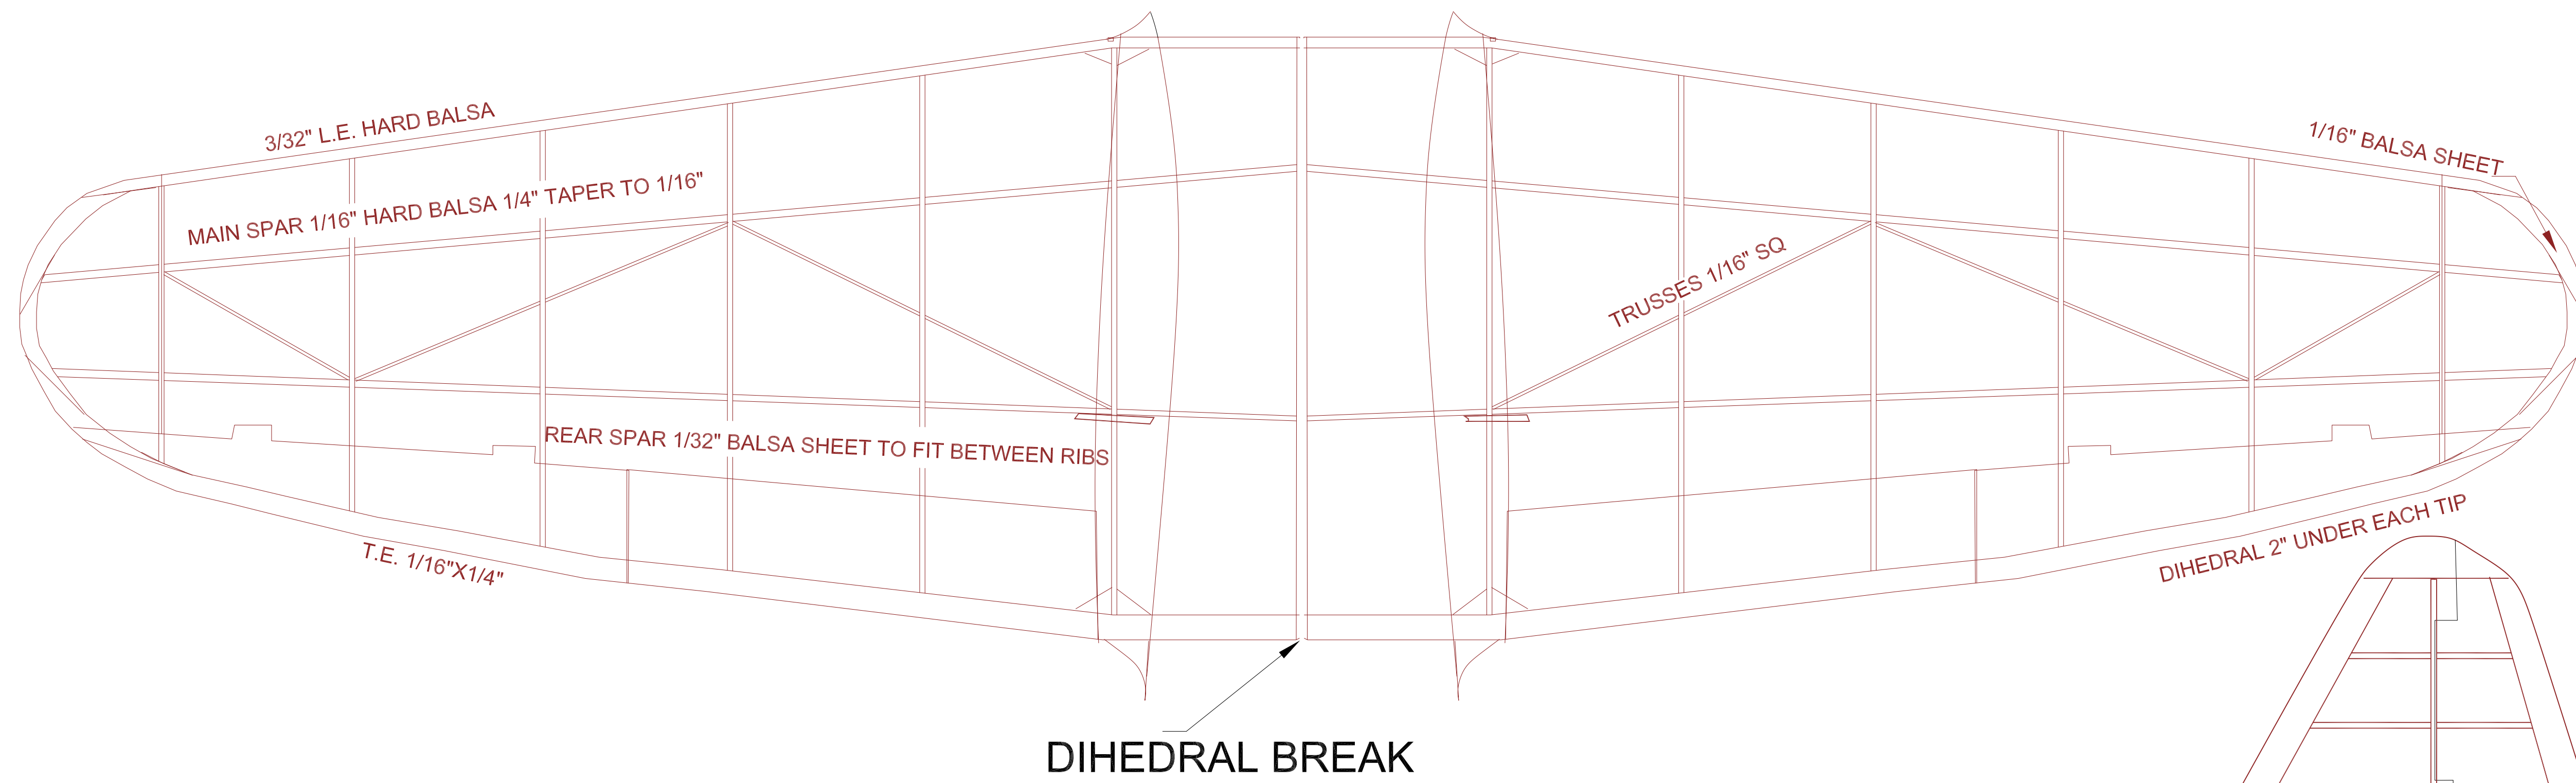

HEINKEL HE-178

27" SPAN PUSHER RUBBER POWERED
DRAWN BY TOM AKERY 8 DEC 2022

NOSE BLOCK MOTOR ANCHOR
ROUND OR SQ YOUR CHOICE

HORIZONTAL STAB FROM 1/16" SQ AND 1/16" SHEET ADD 1/16" SQ TOP RIB AND SAND TO AIRFOIL

MAKE FORMERS FROM 1/32" LAMINATED CROSS GRAIN OR LAMINATED 1/32"X1/16" STRIPS