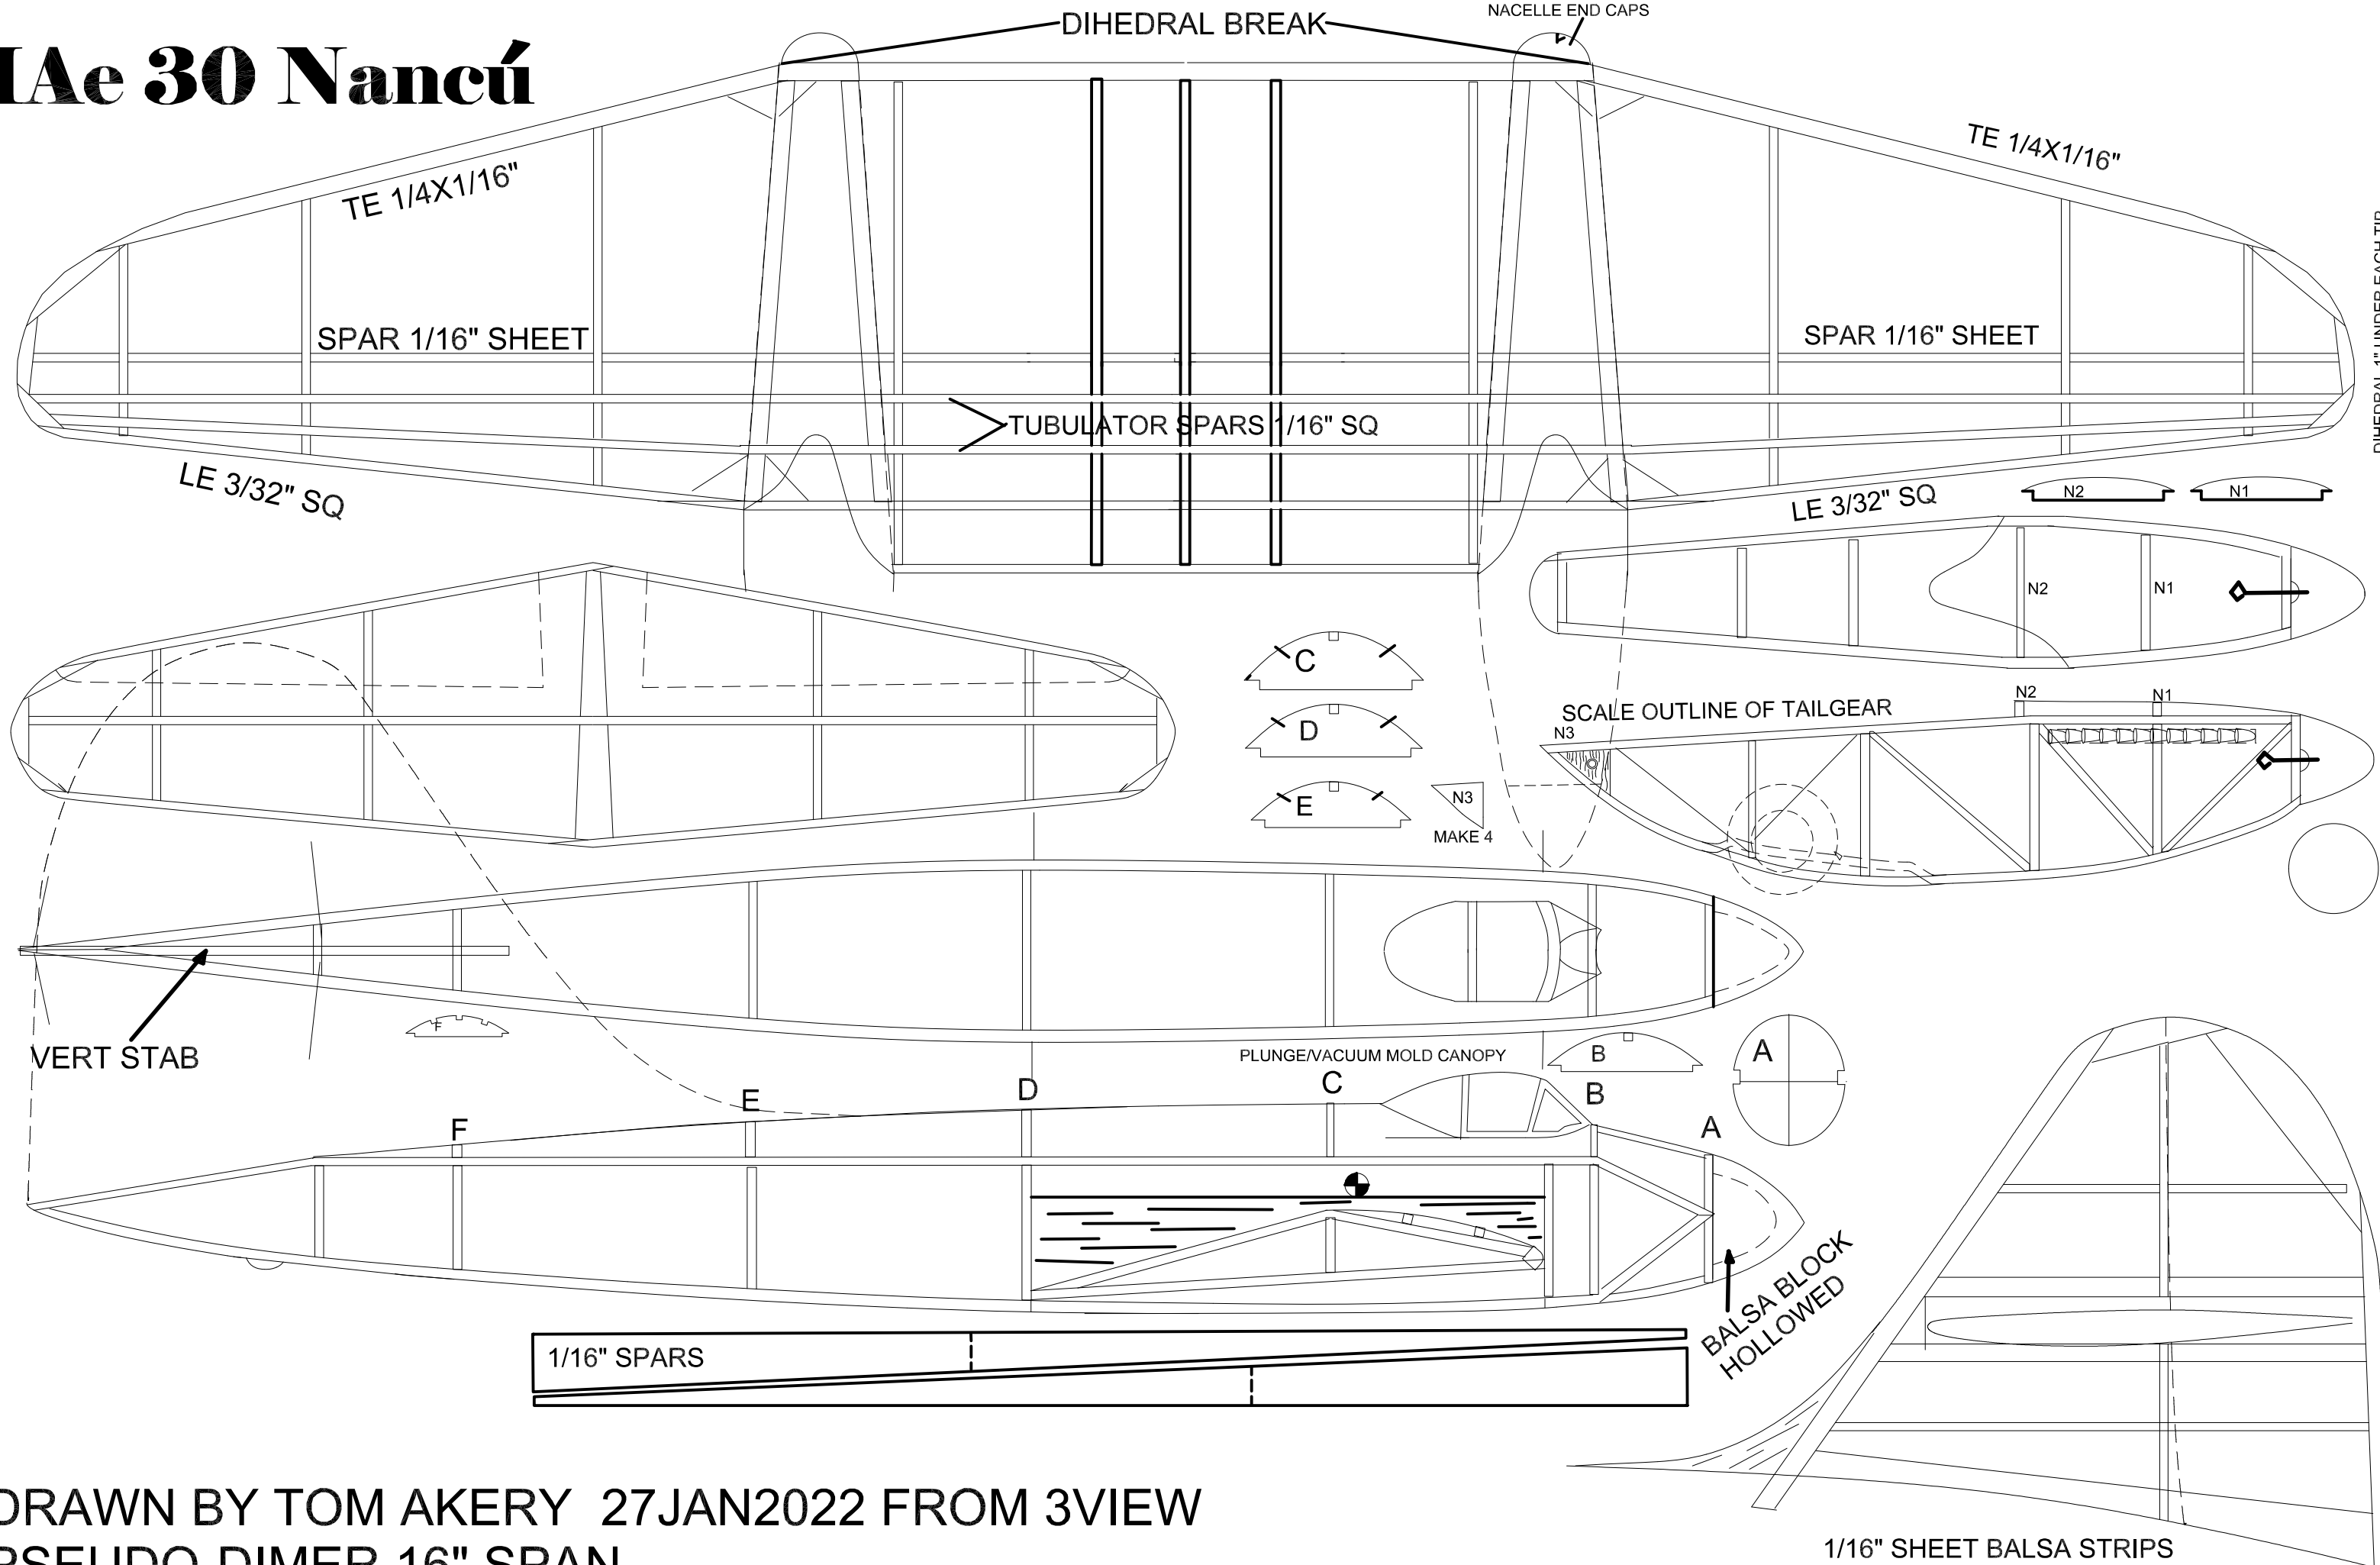

IAe 30 Nancú

DRAWN BY TOM AKERY 27JAN2022 FROM 3VIEW
 PSEUDO-DIMER 16" SPAN