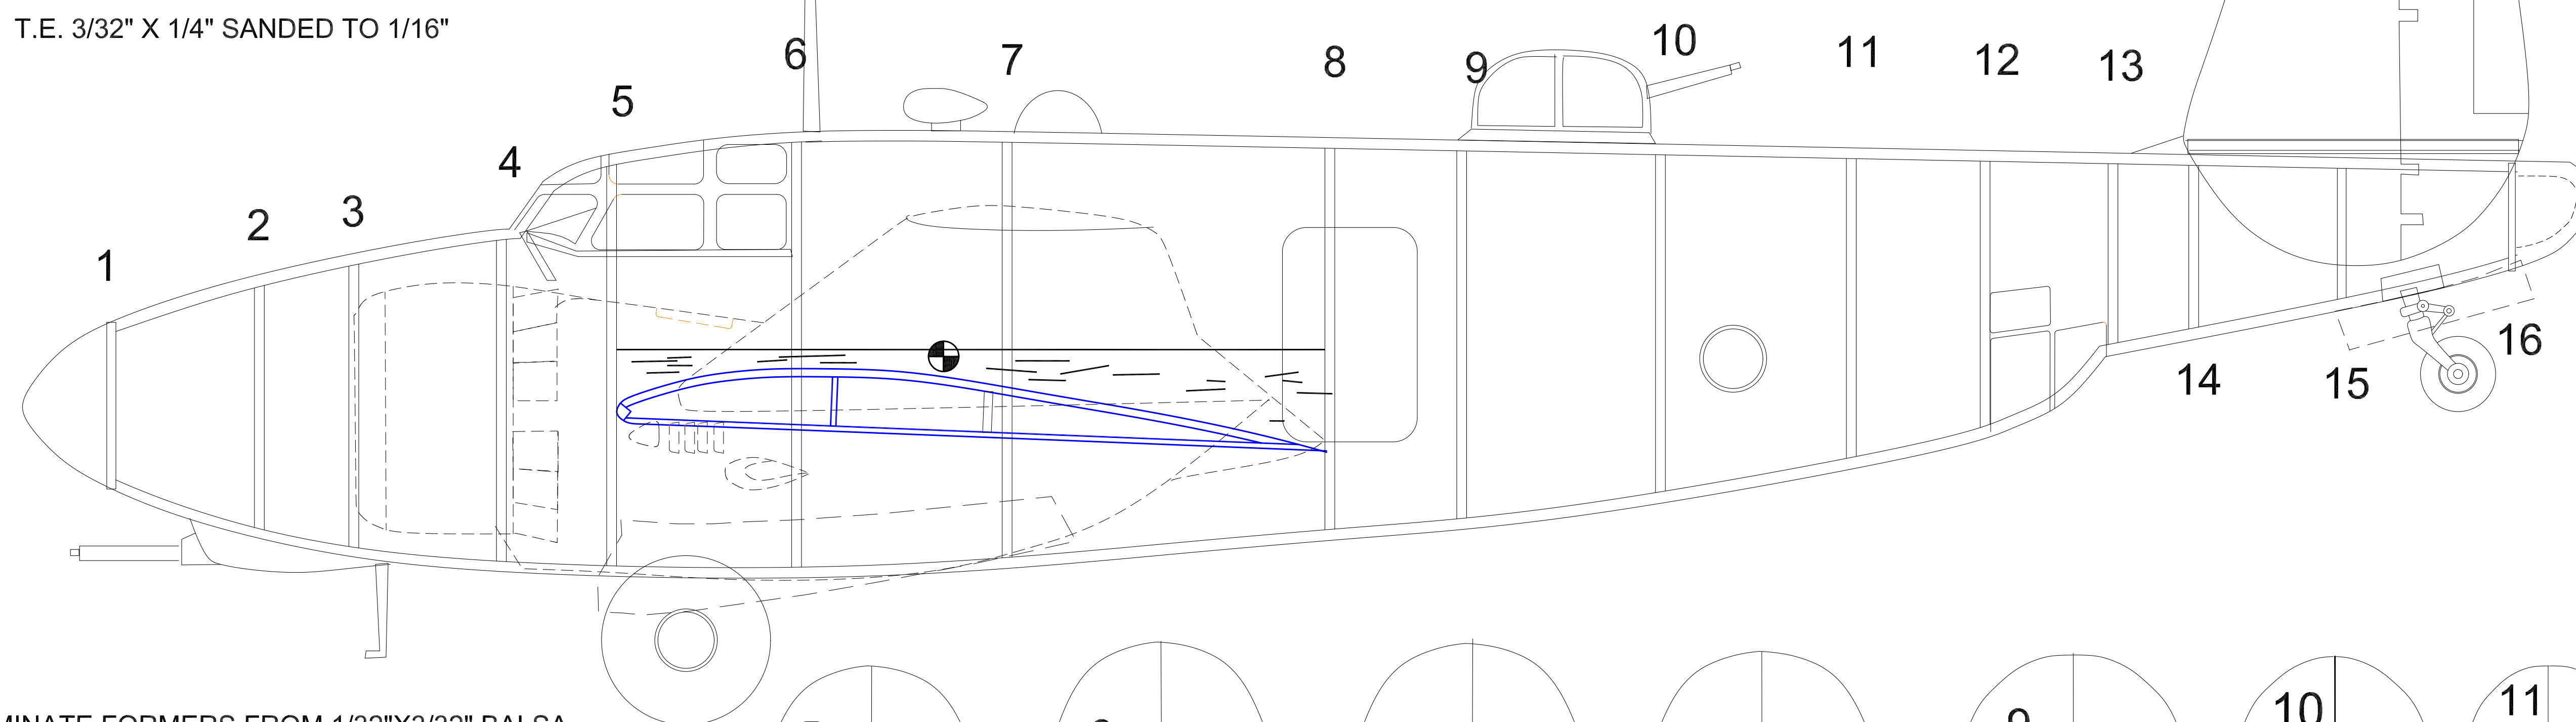

# LOCKHEED PV-2 HARPOON

DRAWN BY TOM AKERY FROM 3-VIEW 6 MAR 2020  
 38" SPAN RUBBER POWER TWIN FREE FLIGHT  
 FREE USE FOR MEMBERS OF STICKANDTISSUE.COM  
 HIPPOCKETAERONAUTICS.COM  
 SMALLFLYINGARTS.COM

T.E. 3/32" X 1/4" SANDED TO 1/16"

LAMINATE FORMERS FROM 1/32"X3/32" BALSA

C1-5 3/32" BALSAM LAM CROSS GRAIN