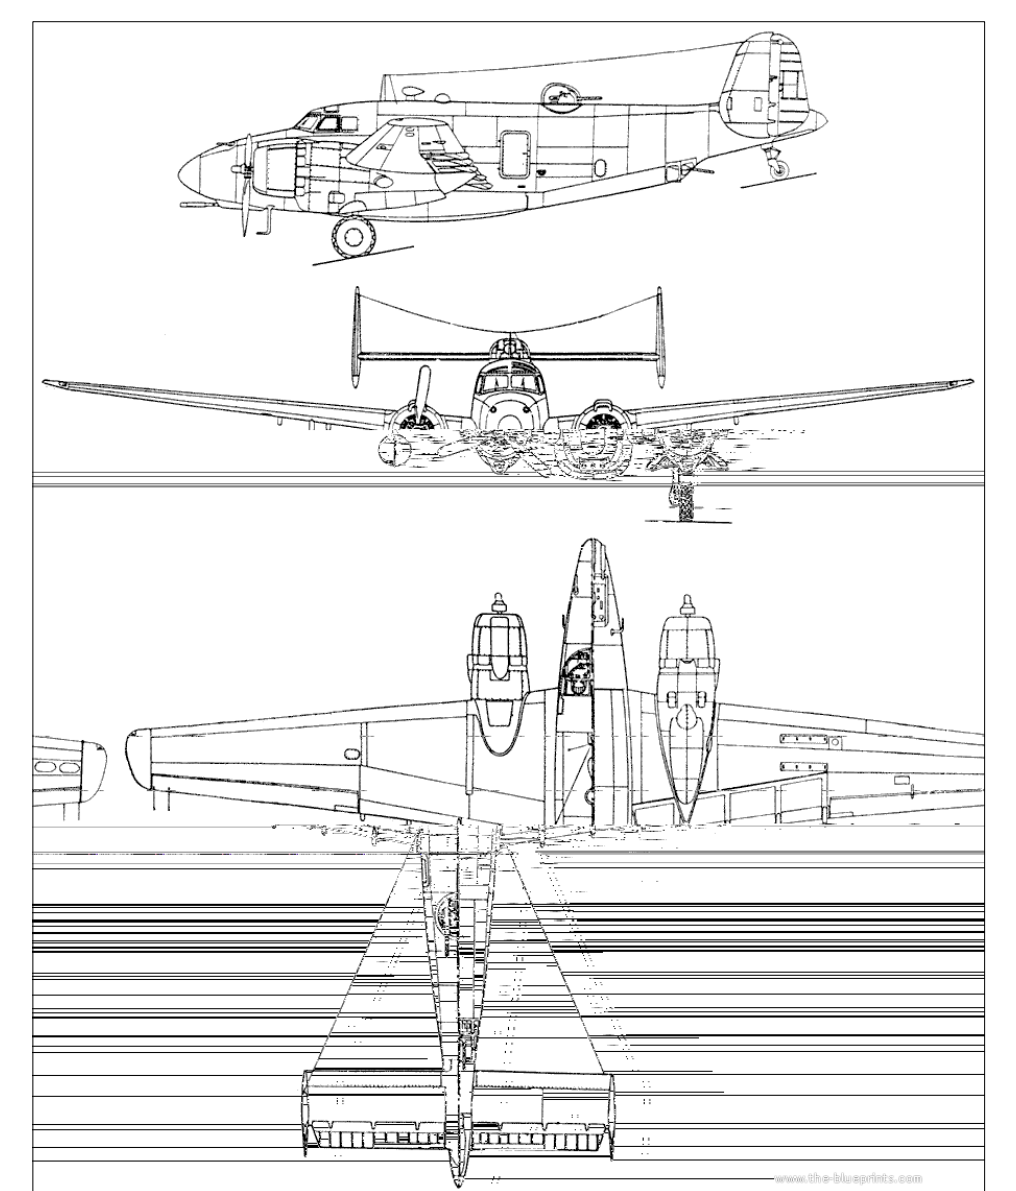

# LOCKHEED PV-2 HARPOON

DRAWN BY TOM AKERY FROM 3-VIEW 6 MAR 2020  
 38" SPAN RUBBER POWER TWIN FREE FLIGHT  
 FREE USE FOR MEMBERS OF STICKANDTISSUE.COM  
 HIPPOCKETAERONAUTICS.COM  
 SMALLFLYINGARTS.COM

T.E. 3/32" X 1/4" SANDED TO 1/16"

LAMINATE FORMERS FROM 1/32"X3/32" BALSA

C1-5 3/32" BALSAM LAM CROSS GRAIN