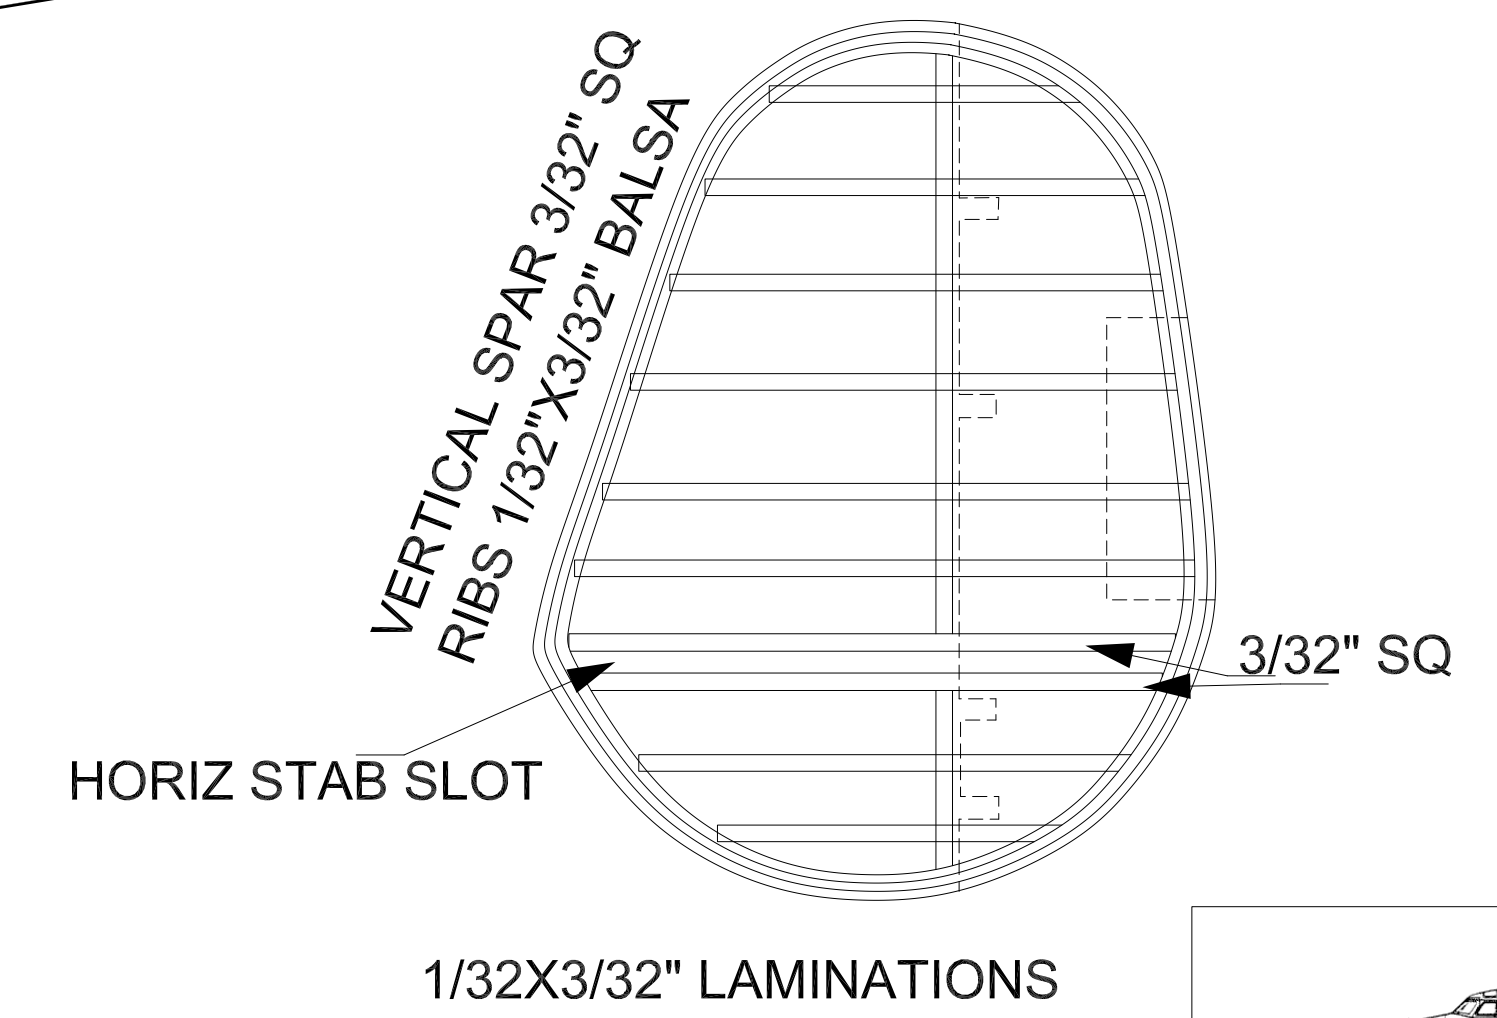

# LOCKHEED PV-2 HARPOON

DRAWN BY TOM AKERY FROM 3-VIEW 6 MAR 2020  
 38" SPAN RUBBER POWER TWIN FREE FLIGHT  
 FREE USE FOR MEMBERS OF STICKANDTISSUE.COM  
 HIPPOCKETAERONAUTICS.COM  
 SMALLFLYINGARTS.COM

T.E. 3/32" X 1/4" SANDED TO 1/16"

LAMINATE FORMERS FROM 1/32"X3/32" BALSA

C1-5 3/32" BALSAM LAM CROSS GRAIN