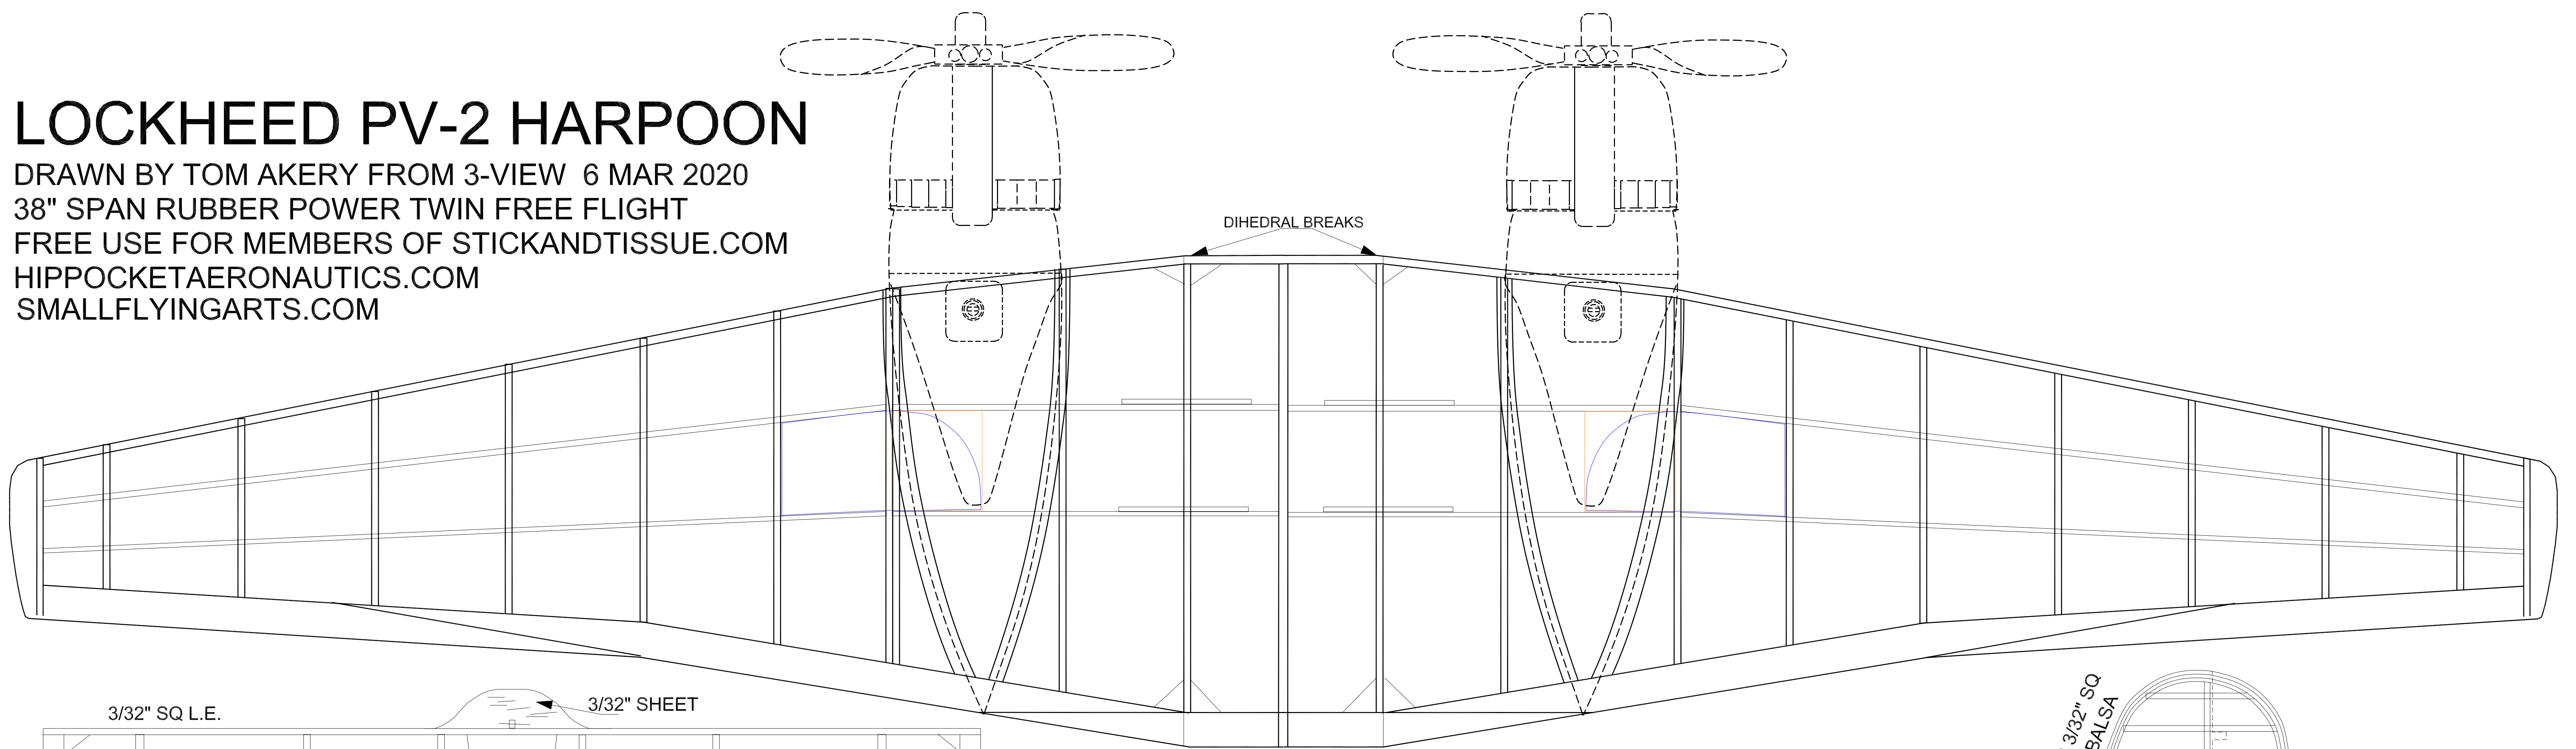

# LOCKHEED PV-2 HARPOON

DRAWN BY TOM AKERY FROM 3-VIEW 6 MAR 2020  
 38" SPAN RUBBER POWER TWIN FREE FLIGHT  
 FREE USE FOR MEMBERS OF STICKANDTISSUE.COM  
 HIPPOCKETAERONAUTICS.COM  
 SMALLFLYINGARTS.COM

T.E. 3/32" X 1/4" SANDED TO 1/16"

LAMINATE FORMERS FROM 1/32"X3/32" BALSA

C1-5 3/32" BALSAM LAM CROSS GRAIN