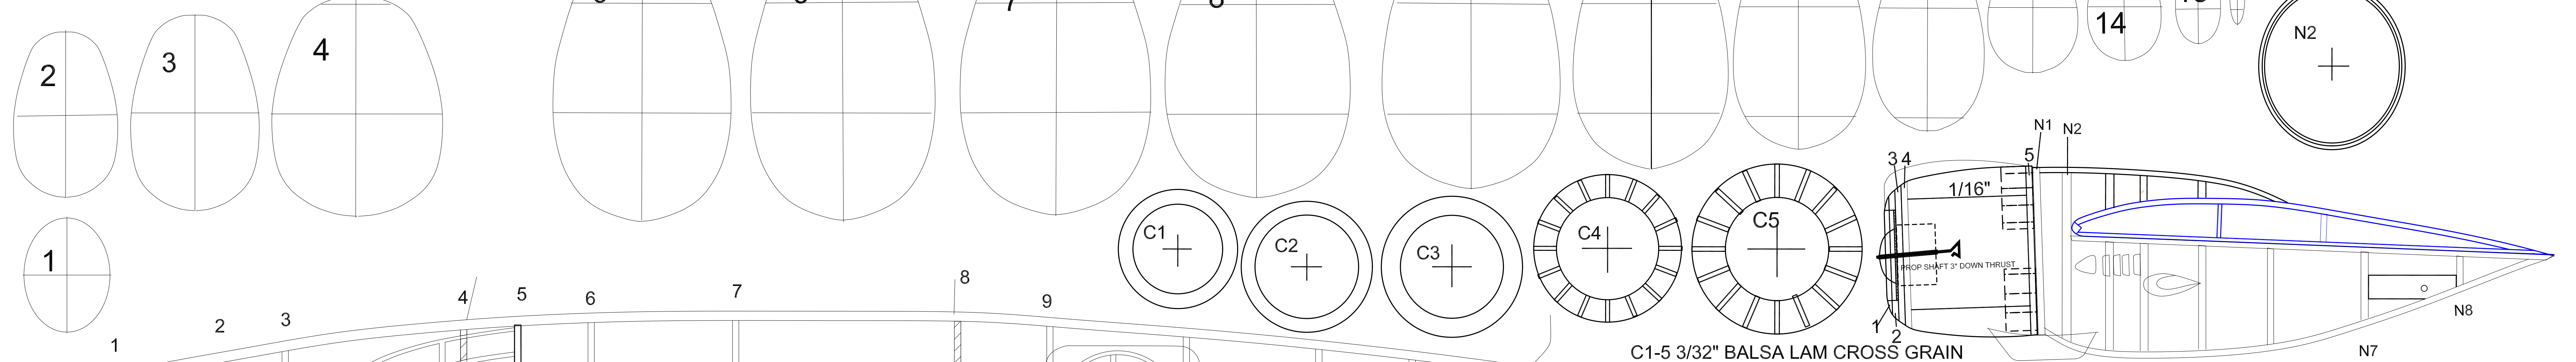

# LOCKHEED PV-2 HARPOON

DRAWN BY TOM AKERY FROM 3-VIEW 6 MAR 2020  
 38" SPAN RUBBER POWER TWIN FREE FLIGHT  
 FREE USE FOR MEMBERS OF STICKANDTISSUE.COM  
 HIPPOCKETAERONAUTICS.COM  
 SMALLFLYINGARTS.COM

T.E. 3/32" X 1/4" SANDED TO 1/16"

LAMINATE FORMERS FROM 1/32"X3/32" BALSA

C1-5 3/32" BALSAM LAM CROSS GRAIN