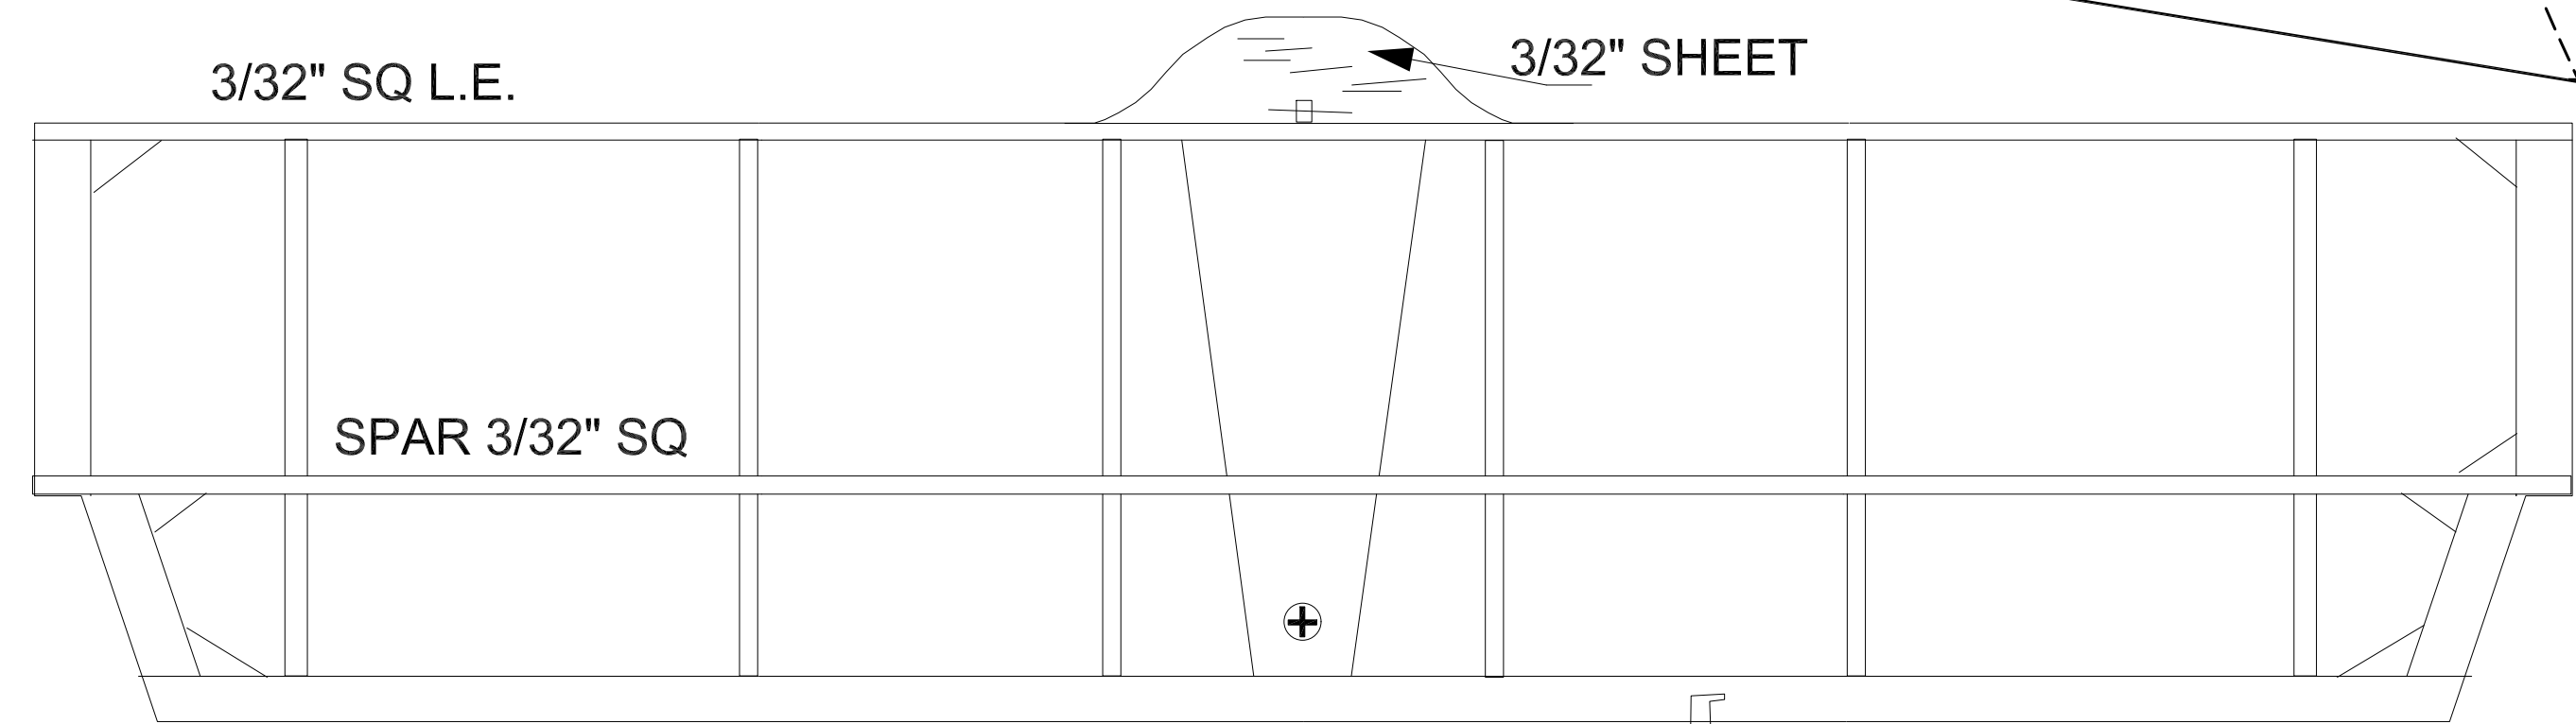

# LOCKHEED PV-2 HARPOON

DRAWN BY TOM AKERY FROM 3-VIEW 6 MAR 2020  
 38" SPAN RUBBER POWER TWIN FREE FLIGHT  
 FREE USE FOR MEMBERS OF STICKANDTISSUE.COM  
 HIPPOCKETAERONAUTICS.COM  
 SMALLFLYINGARTS.COM

T.E. 3/32" X 1/4" SANDED TO 1/16"

LAMINATE FORMERS FROM 1/32"X3/32" BALSA

C1-5 3/32" BALSAM LAM CROSS GRAIN