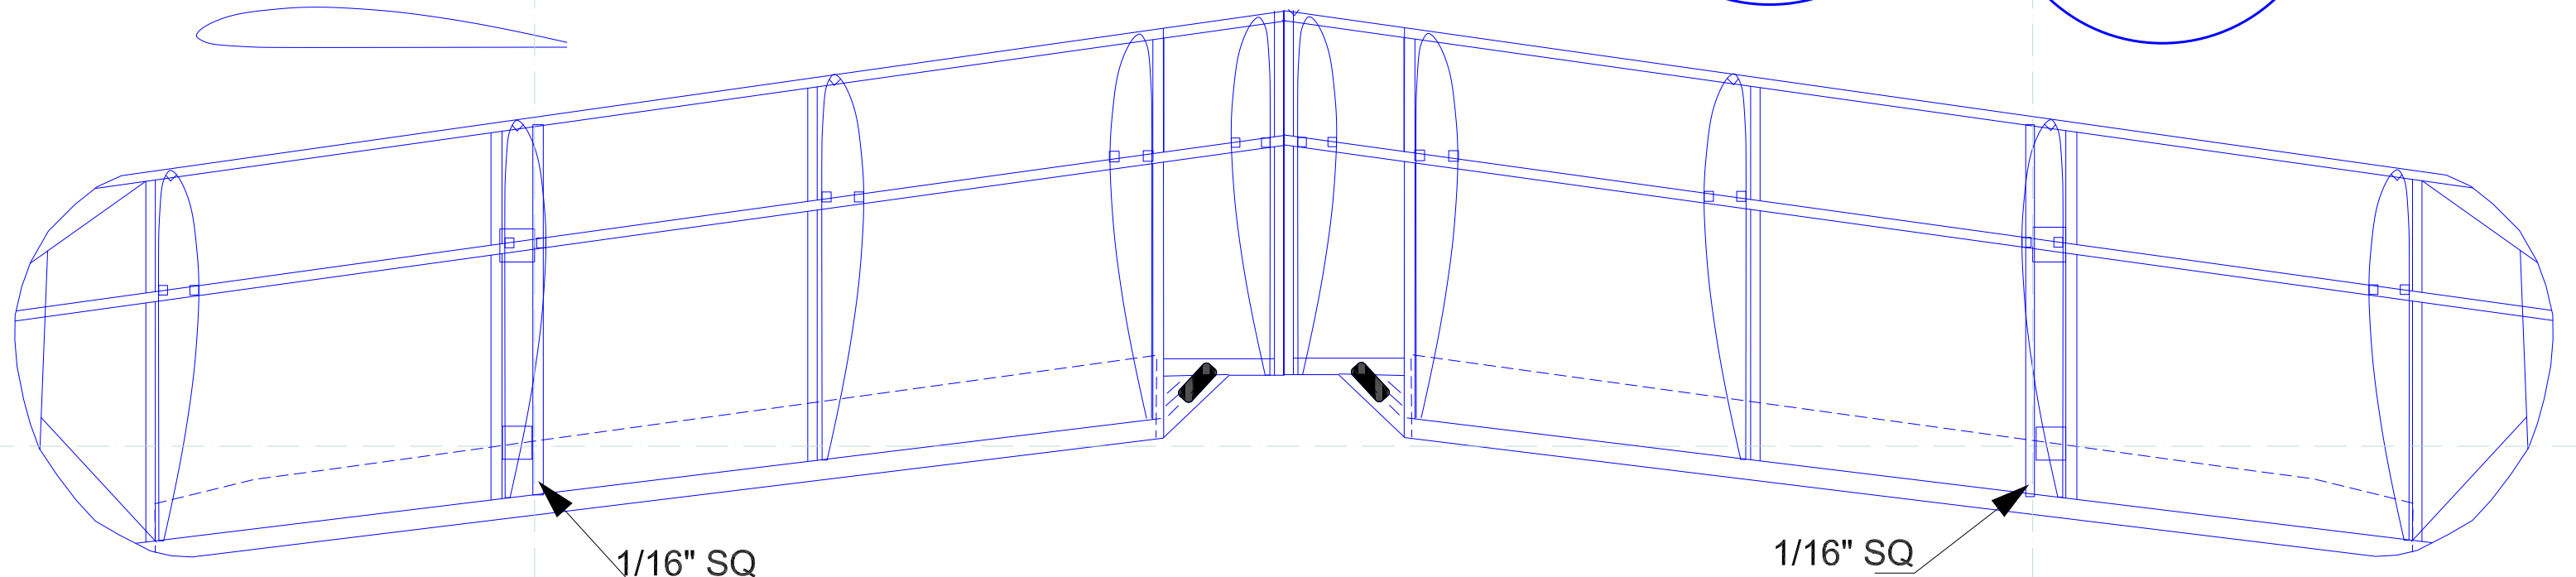

MORANE SAULNIER MS225  
DESIGNED/DRAW BY TOM AKERY  
PSEUDO DIMER 16" SPAN  
12 SEPT 2019

LAMINATE CROSS GRAIN

C1-4 3/32"

C5-6 1/16"

LAMINATE CROSS GRAIN

1/16" SQ

1/16" SQ