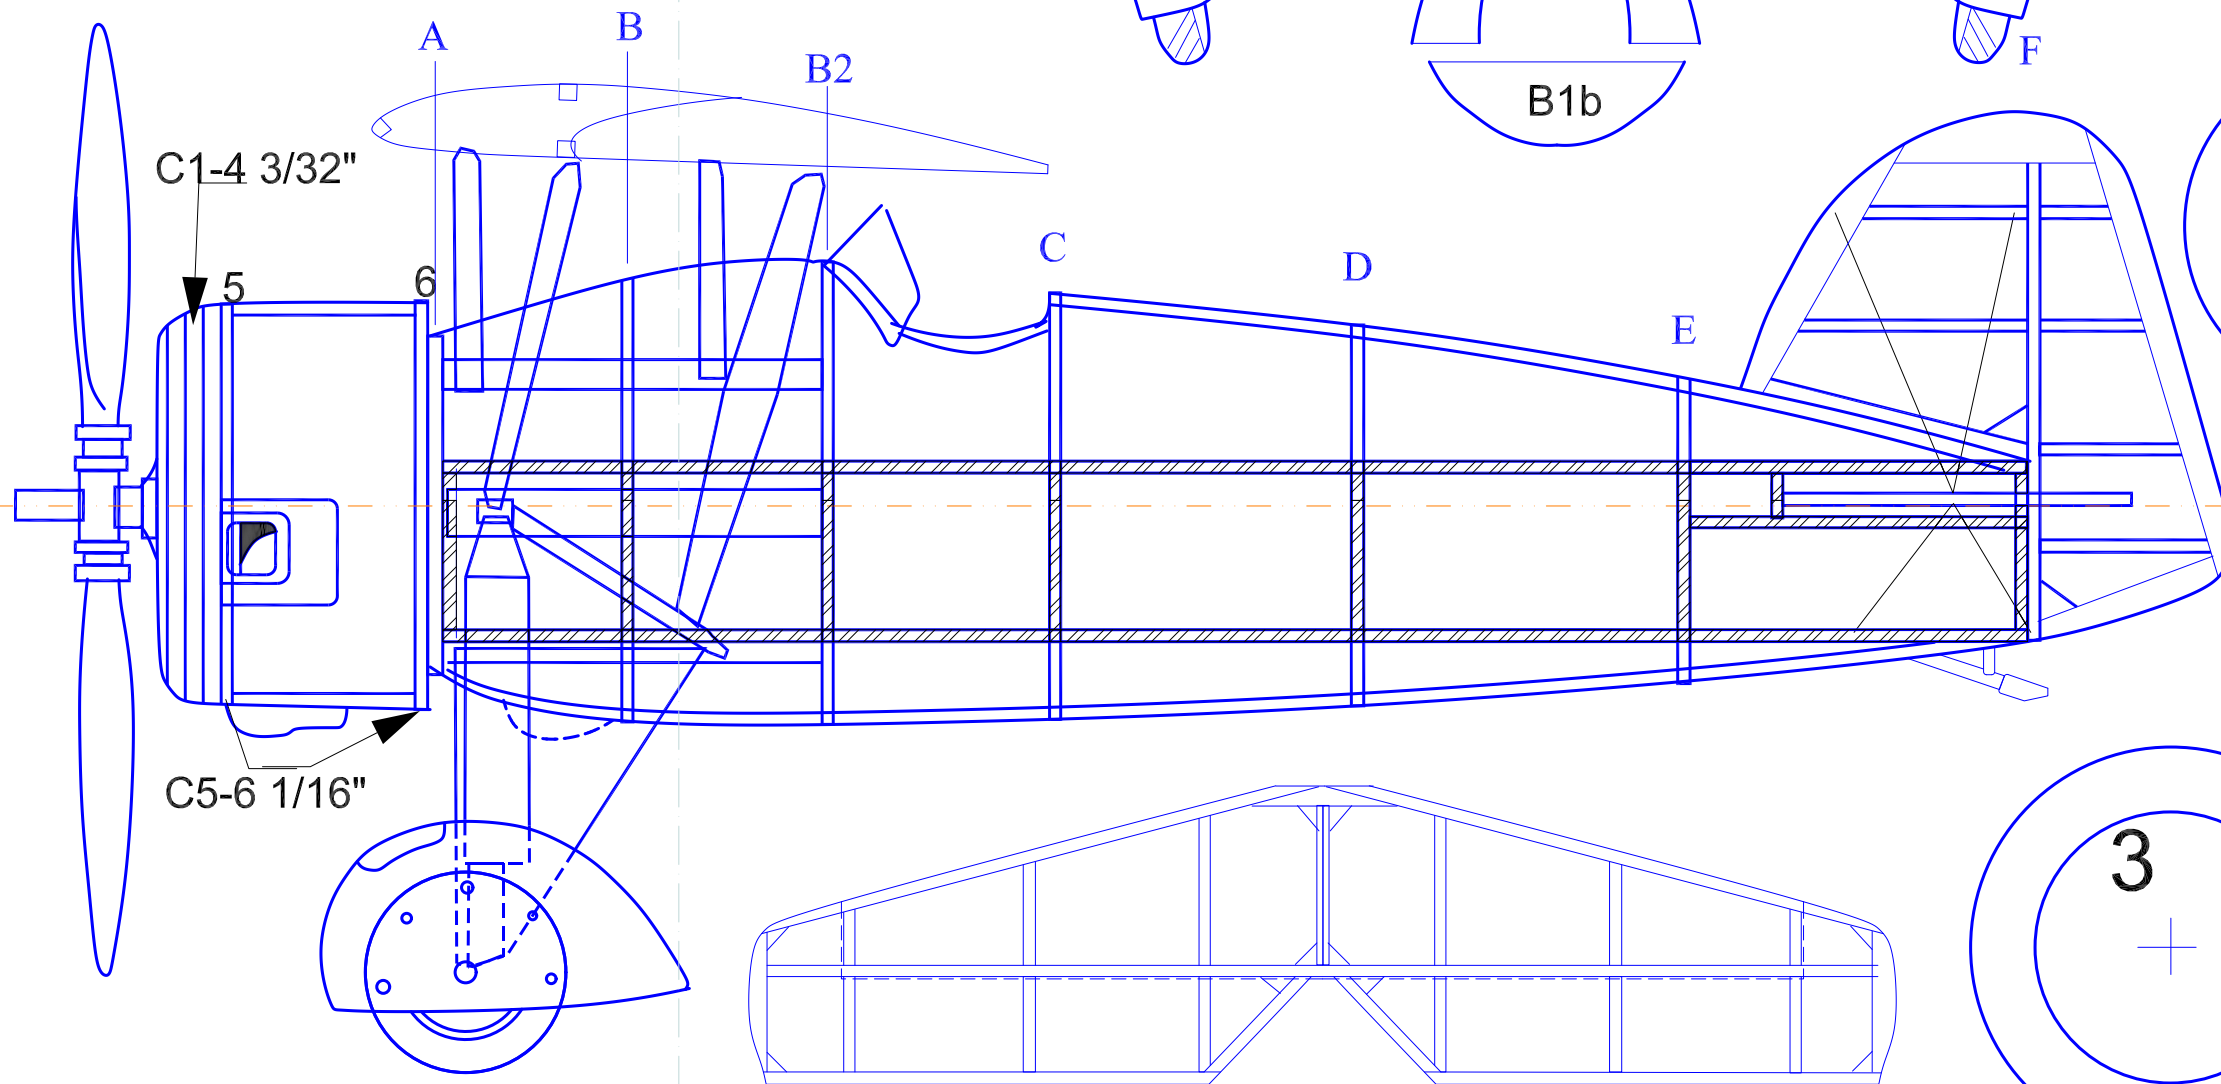

MORANE SAULNIER MS225  
DESIGNED/DRAW BY TOM AKERY  
PSEUDO DIMER 16" SPAN  
12 SEPT 2019

LAMINATE CROSS GRAIN

C1-4 3/32"

C5-6 1/16"

LAMINATE CROSS GRAIN

1/16" SQ

1/16" SQ