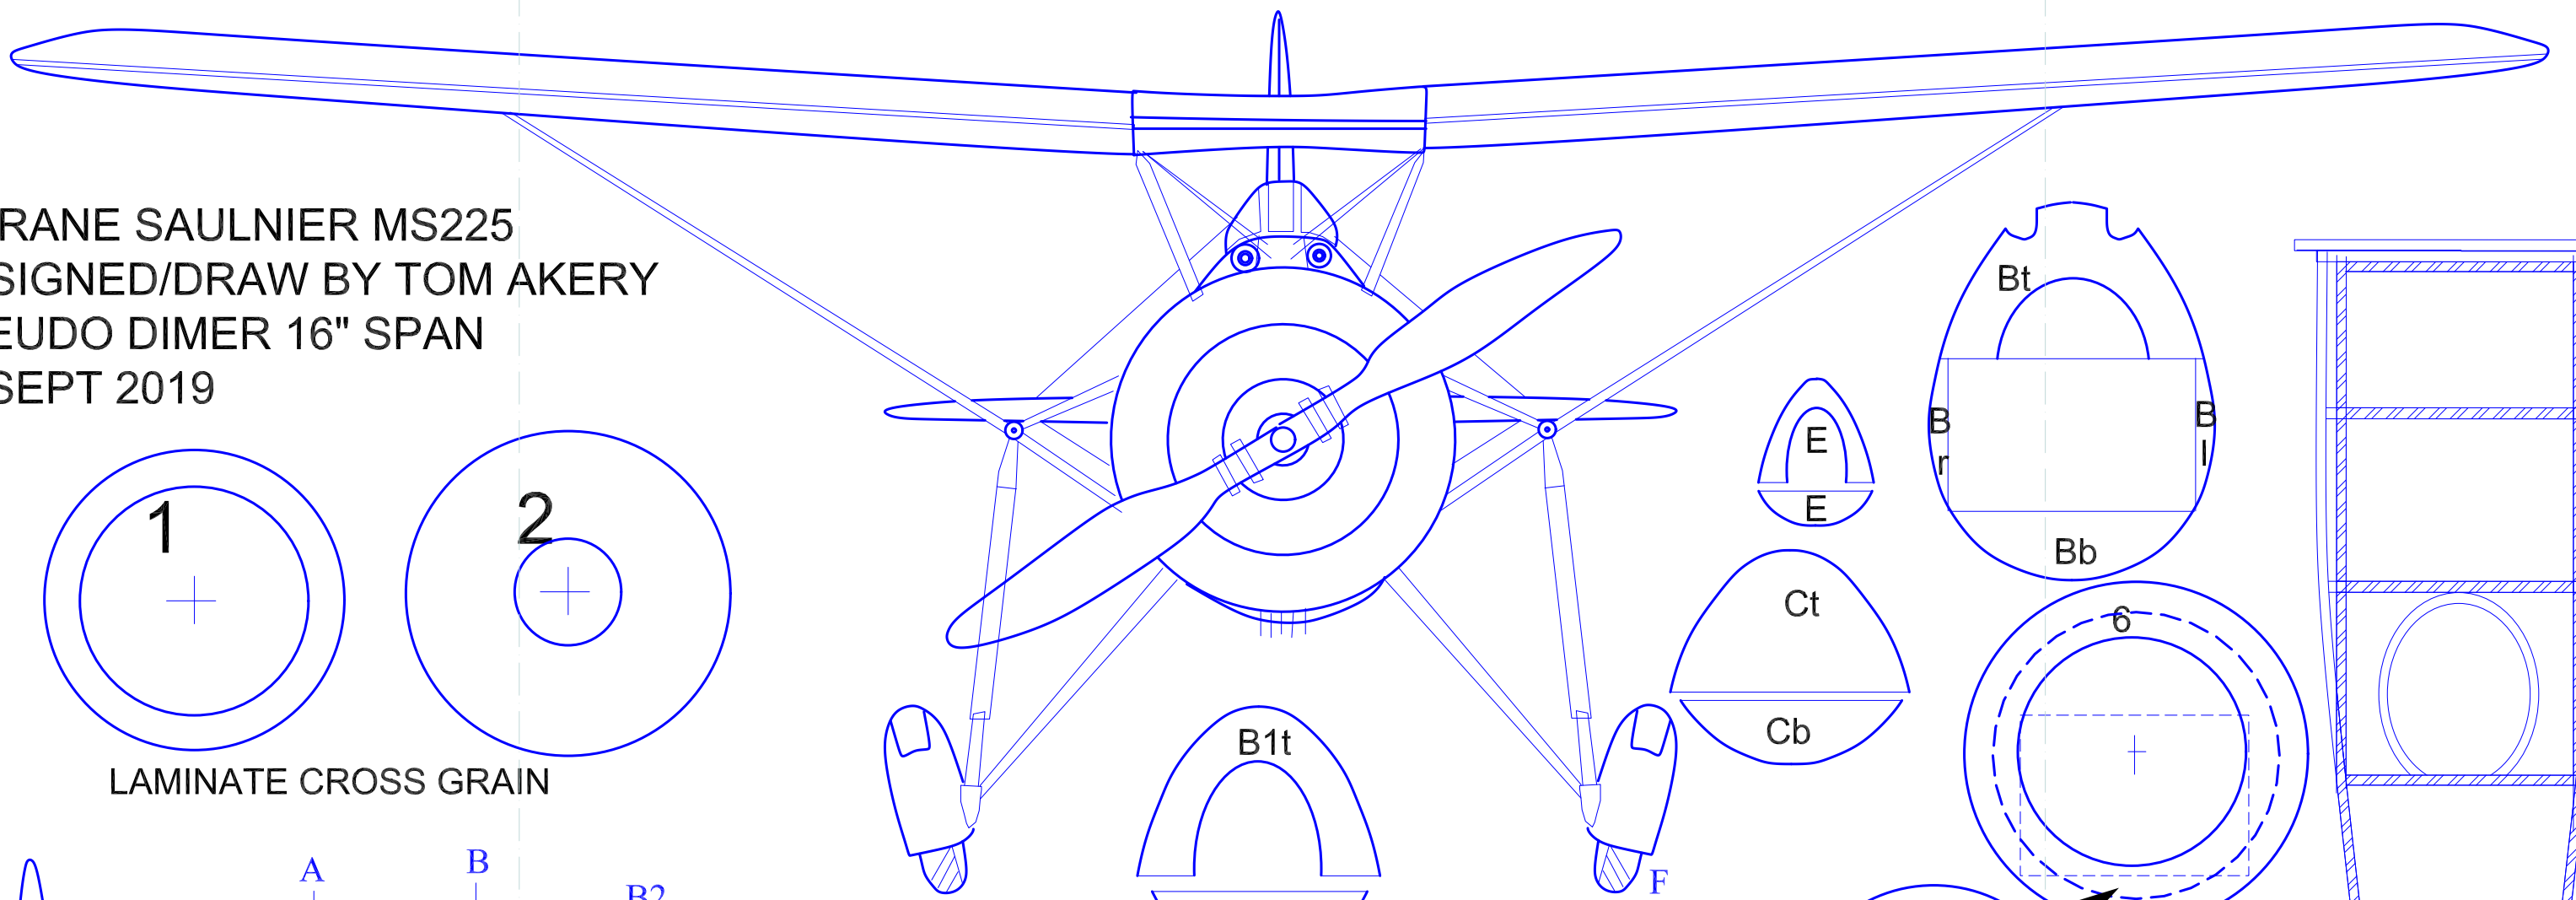

MORANE SAULNIER MS225  
DESIGNED/DRAW BY TOM AKERY  
PSEUDO DIMER 16" SPAN  
12 SEPT 2019

LAMINATE CROSS GRAIN

C1-4 3/32"

C5-6 1/16"

LAMINATE CROSS GRAIN

1/16" SQ

1/16" SQ