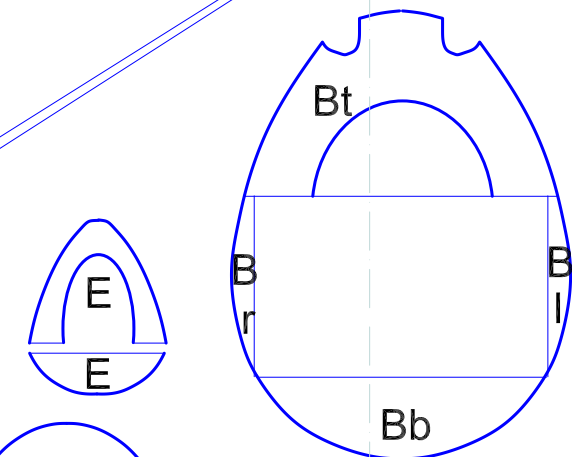

MORANE SAULNIER MS225  
DESIGNED/DRAW BY TOM AKERY  
PSEUDO DIMER 16" SPAN  
12 SEPT 2019

LAMINATE CROSS GRAIN

C1-4 3/32"

C5-6 1/16"

LAMINATE CROSS GRAIN

1/16" SQ

1/16" SQ