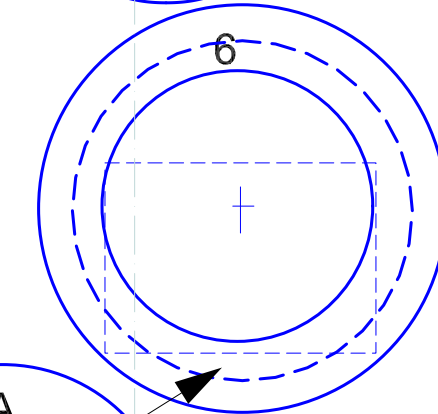

MORANE SAULNIER MS225  
DESIGNED/DRAW BY TOM AKERY  
PSEUDO DIMER 16" SPAN  
12 SEPT 2019

LAMINATE CROSS GRAIN

C1-4 3/32"

C5-6 1/16"

LAMINATE CROSS GRAIN

1/16" SQ

1/16" SQ