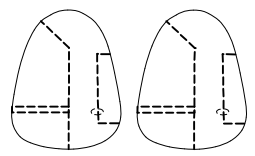

NACELLES MAKE TWO CROSSMEMBERS 1/16" SQ

1/8" DIHEDRAL UNDER TIP

DIHEDRAL BREAKS

# SIEBEL SI-402 LT-BOMBER

16" SPAN PSEUDO-DIME SCALE

DESIGNED BY TOM AKERY 21 MAY 22