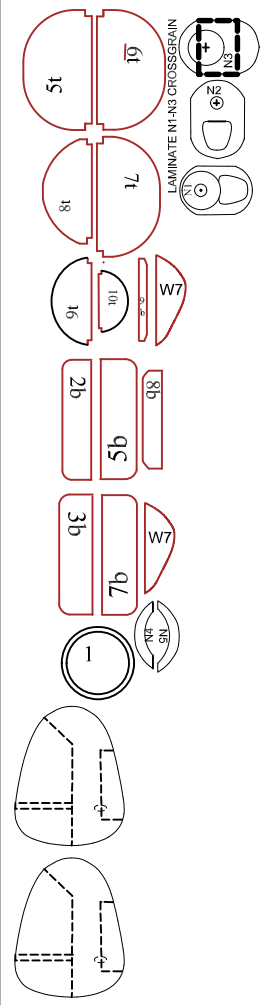

NACELLES MAKE TWO CROSSMEMBERS 1/16" SQ

1/8" DIHEDRAL UNDER TIP

DIHEDRAL BREAKS

# SIEBEL SI-402 LT-BOMBER

16" SPAN PSEUDO-DIME SCALE

DESIGNED BY TOM AKERY 21 MAY 22