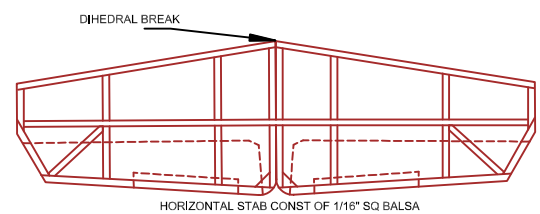

NACELLES MAKE TWO CROSSMEMBERS 1/16" SQ

1/8" DIHEDRAL UNDER TIP

DIHEDRAL BREAKS

# SIEBEL SI-402 LT-BOMBER

16" SPAN PSEUDO-DIME SCALE

DESIGNED BY TOM AKERY 21 MAY 22