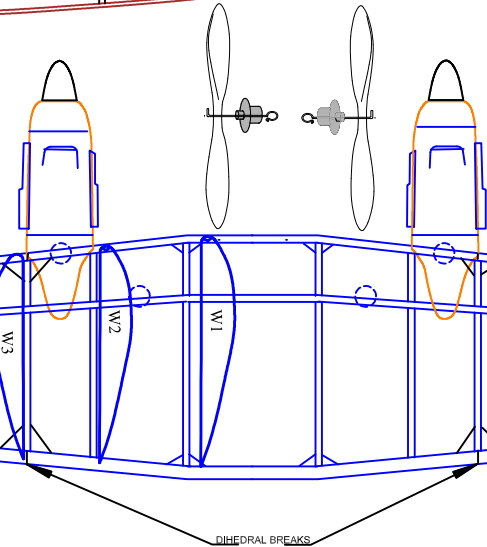

NACELLES MAKE TWO CROSSMEMBERS 1/16" SQ

1/8" DIHEDRAL UNDER TIP

DIHEDRAL BREAKS

# SIEBEL SI-402 LT-BOMBER

16" SPAN PSEUDO-DIME SCALE

DESIGNED BY TOM AKERY 21 MAY 22