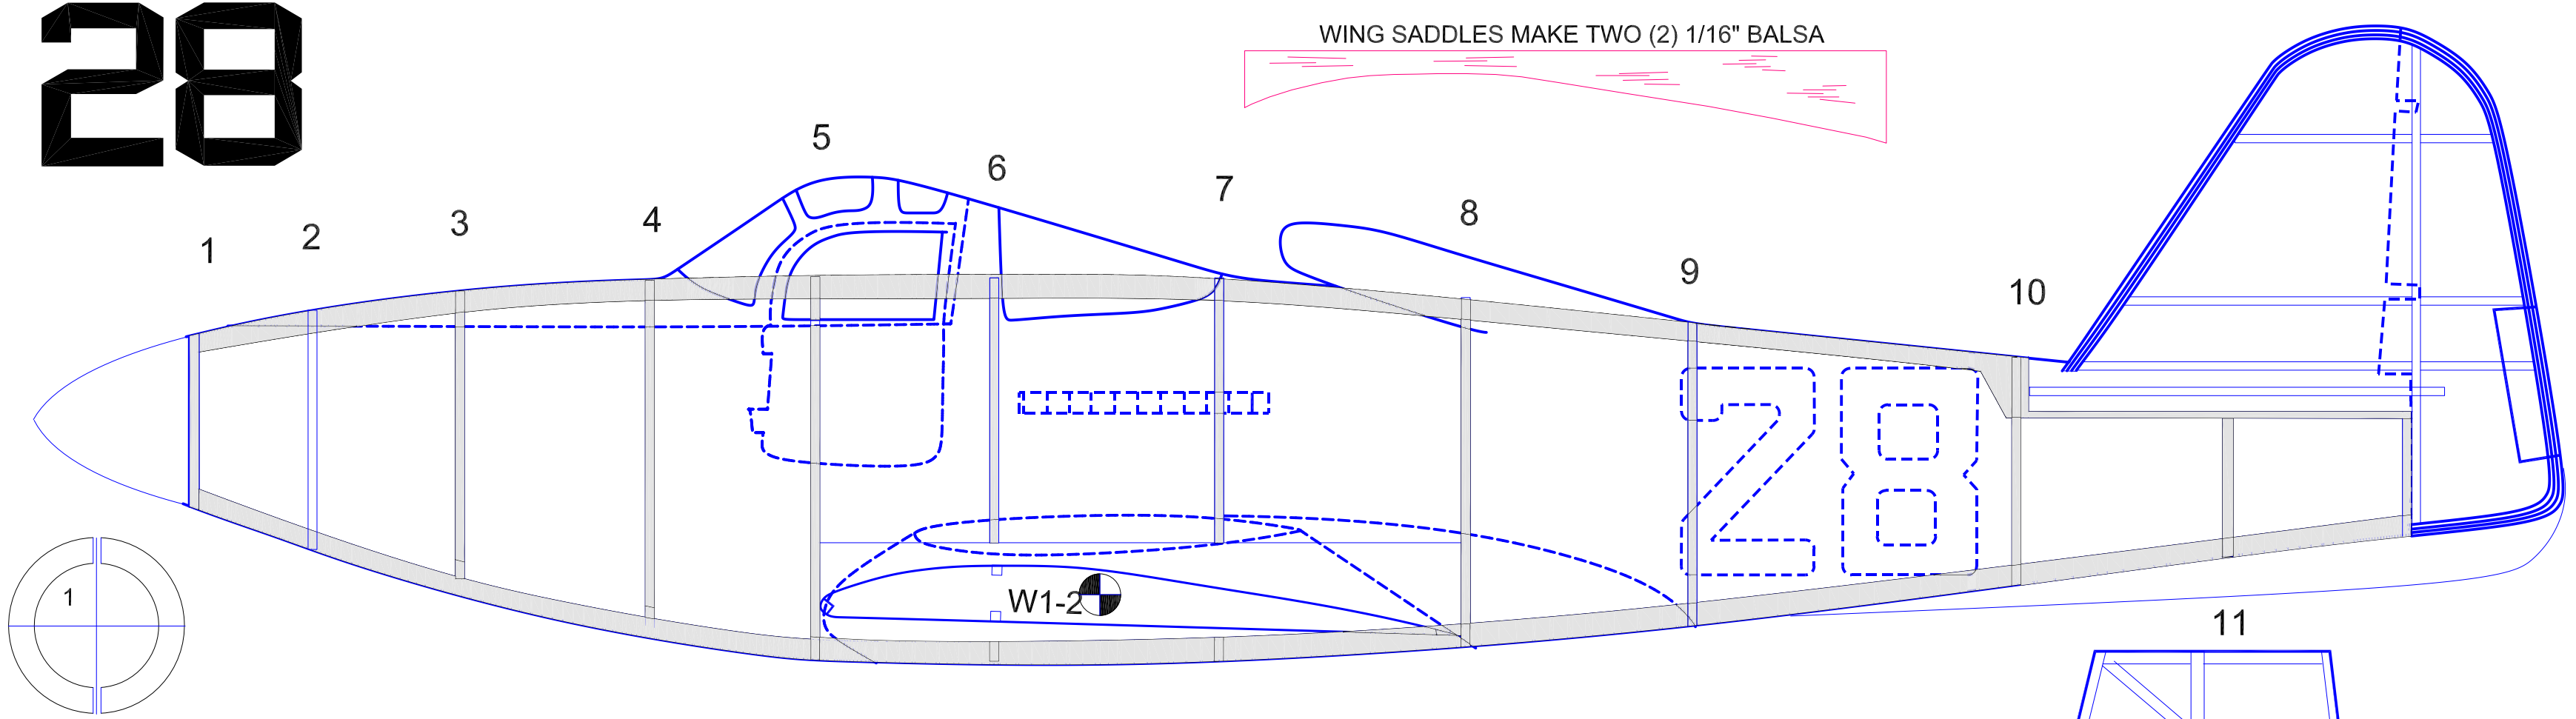

Tucker Special P-63 Peanut

DRAWN BY TOM AKERY 28 MAY 2020

28

28

NX62995

NX62995