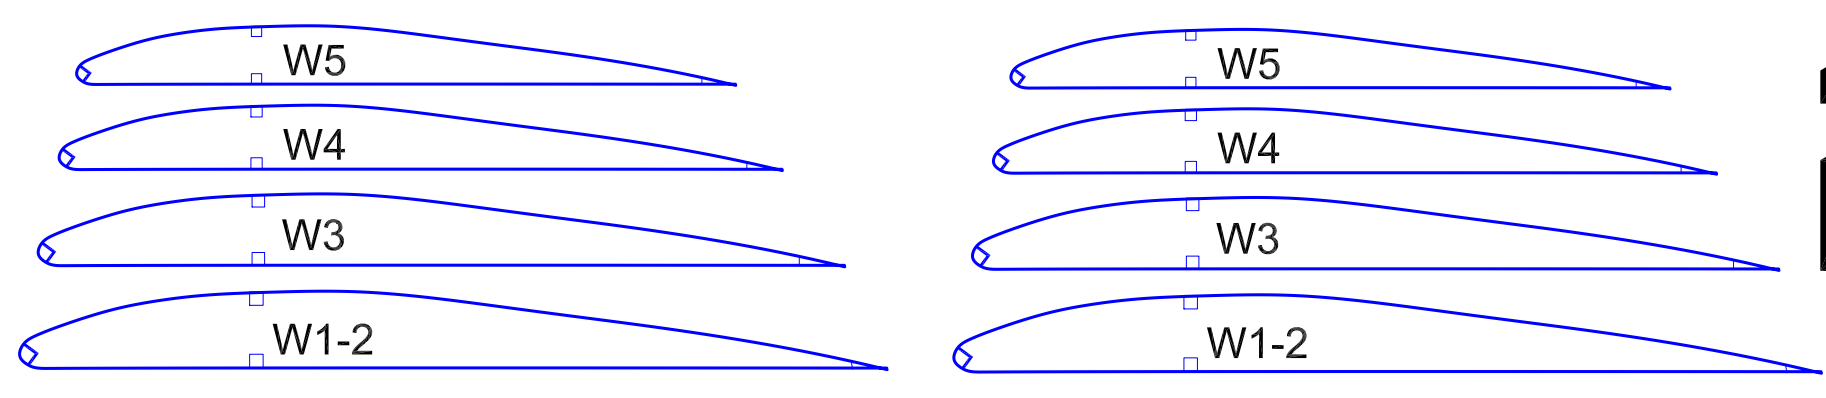

Tucker Special P-63 Peanut

DRAWN BY TOM AKERY 28 MAY 2020

28

28

NX62995

NX62995