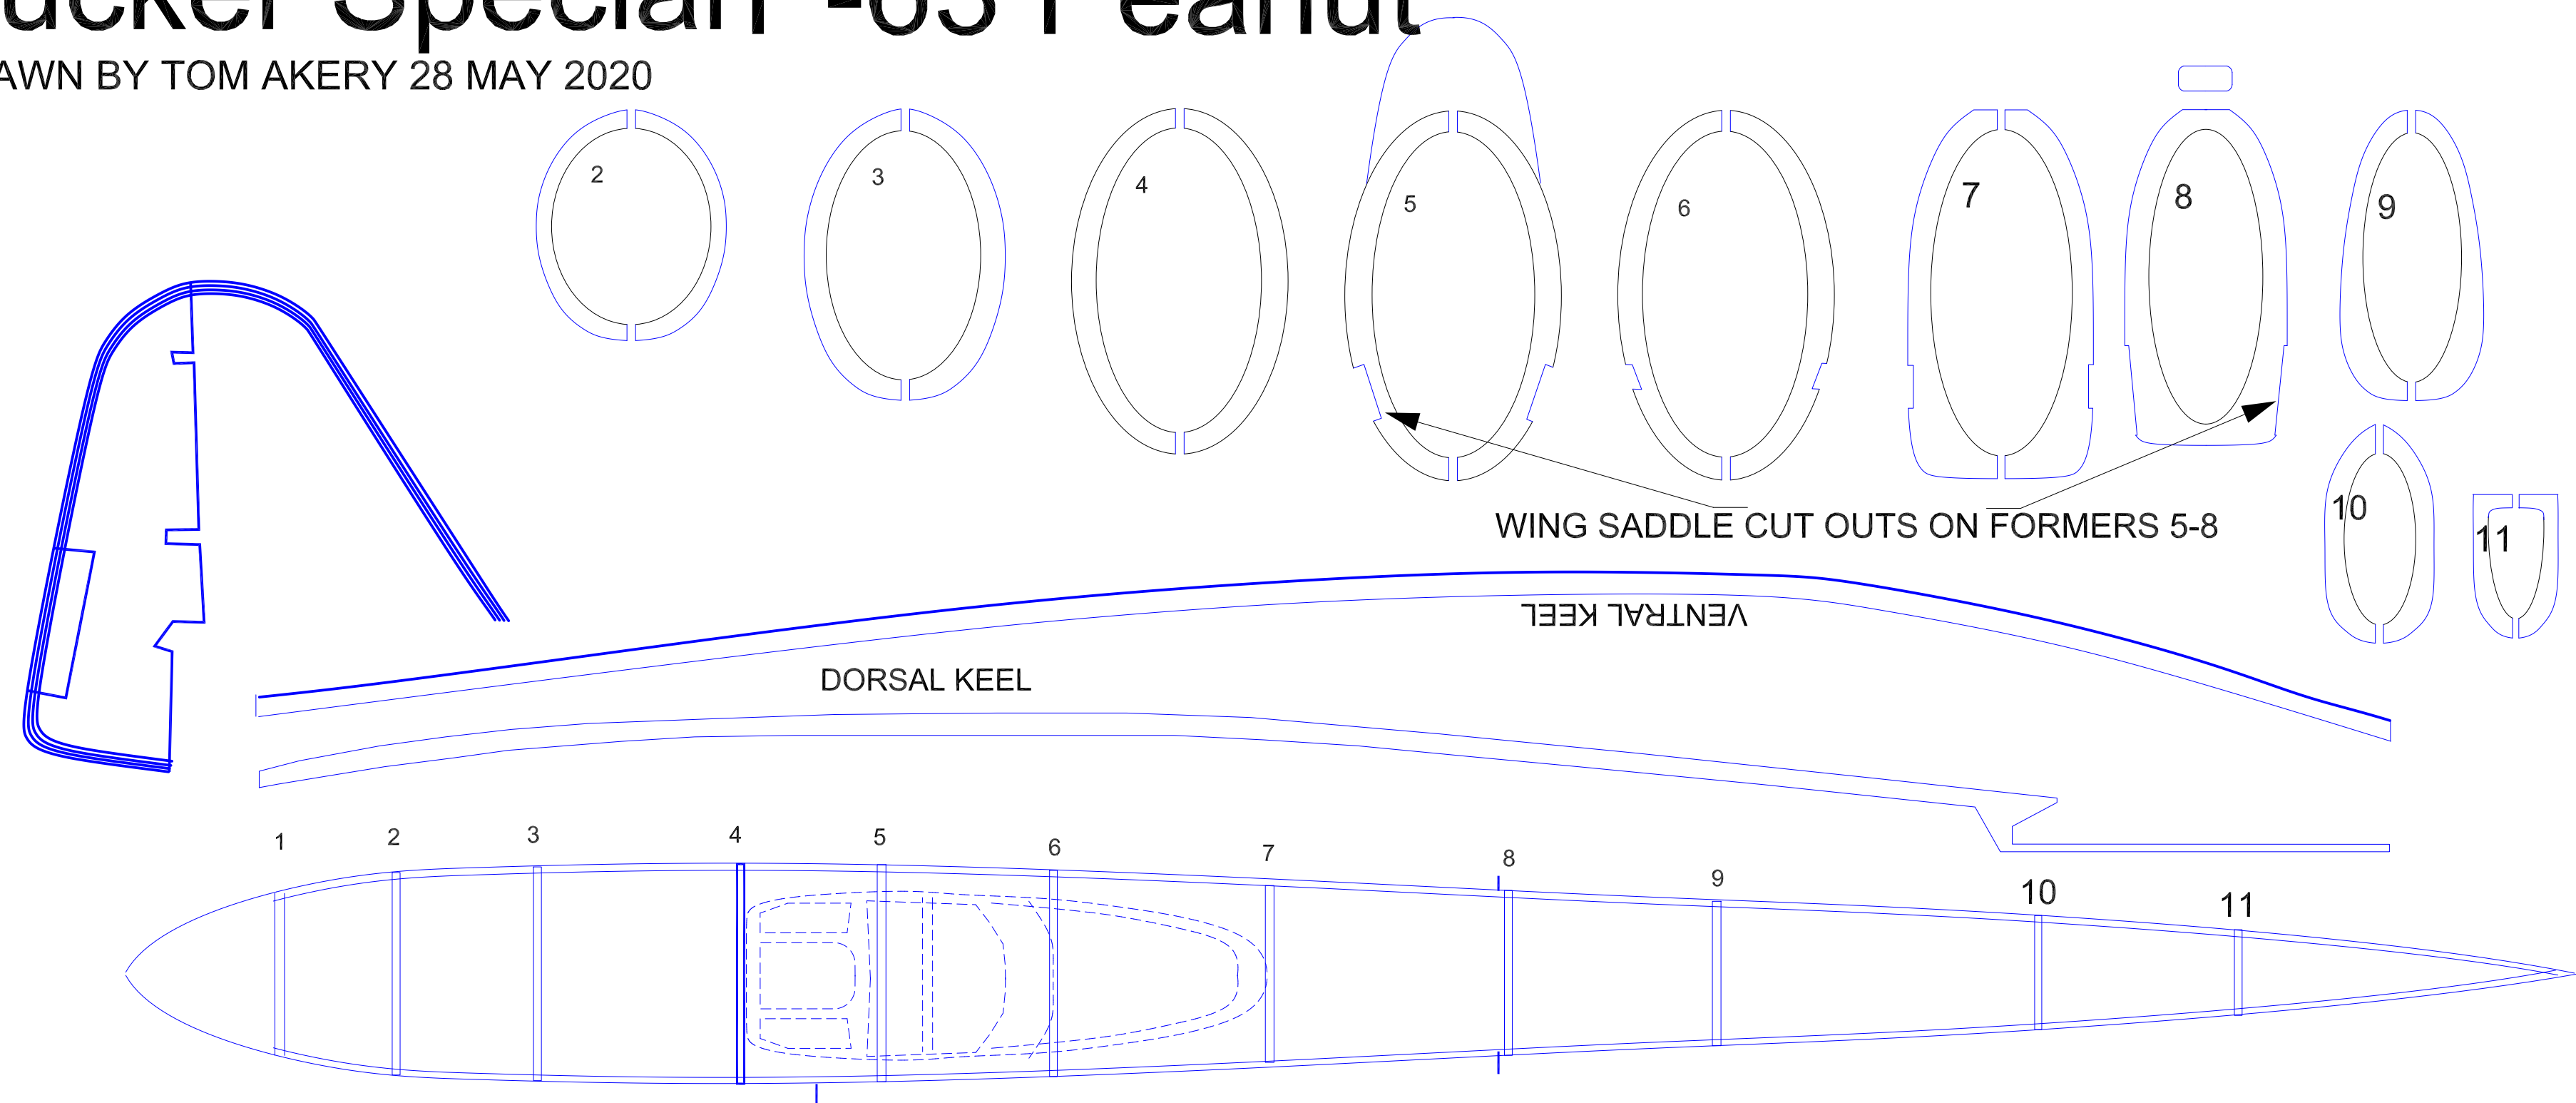

Tucker Special P-63 Peanut

DRAWN BY TOM AKERY 28 MAY 2020

28

28

NX62995

NX62995