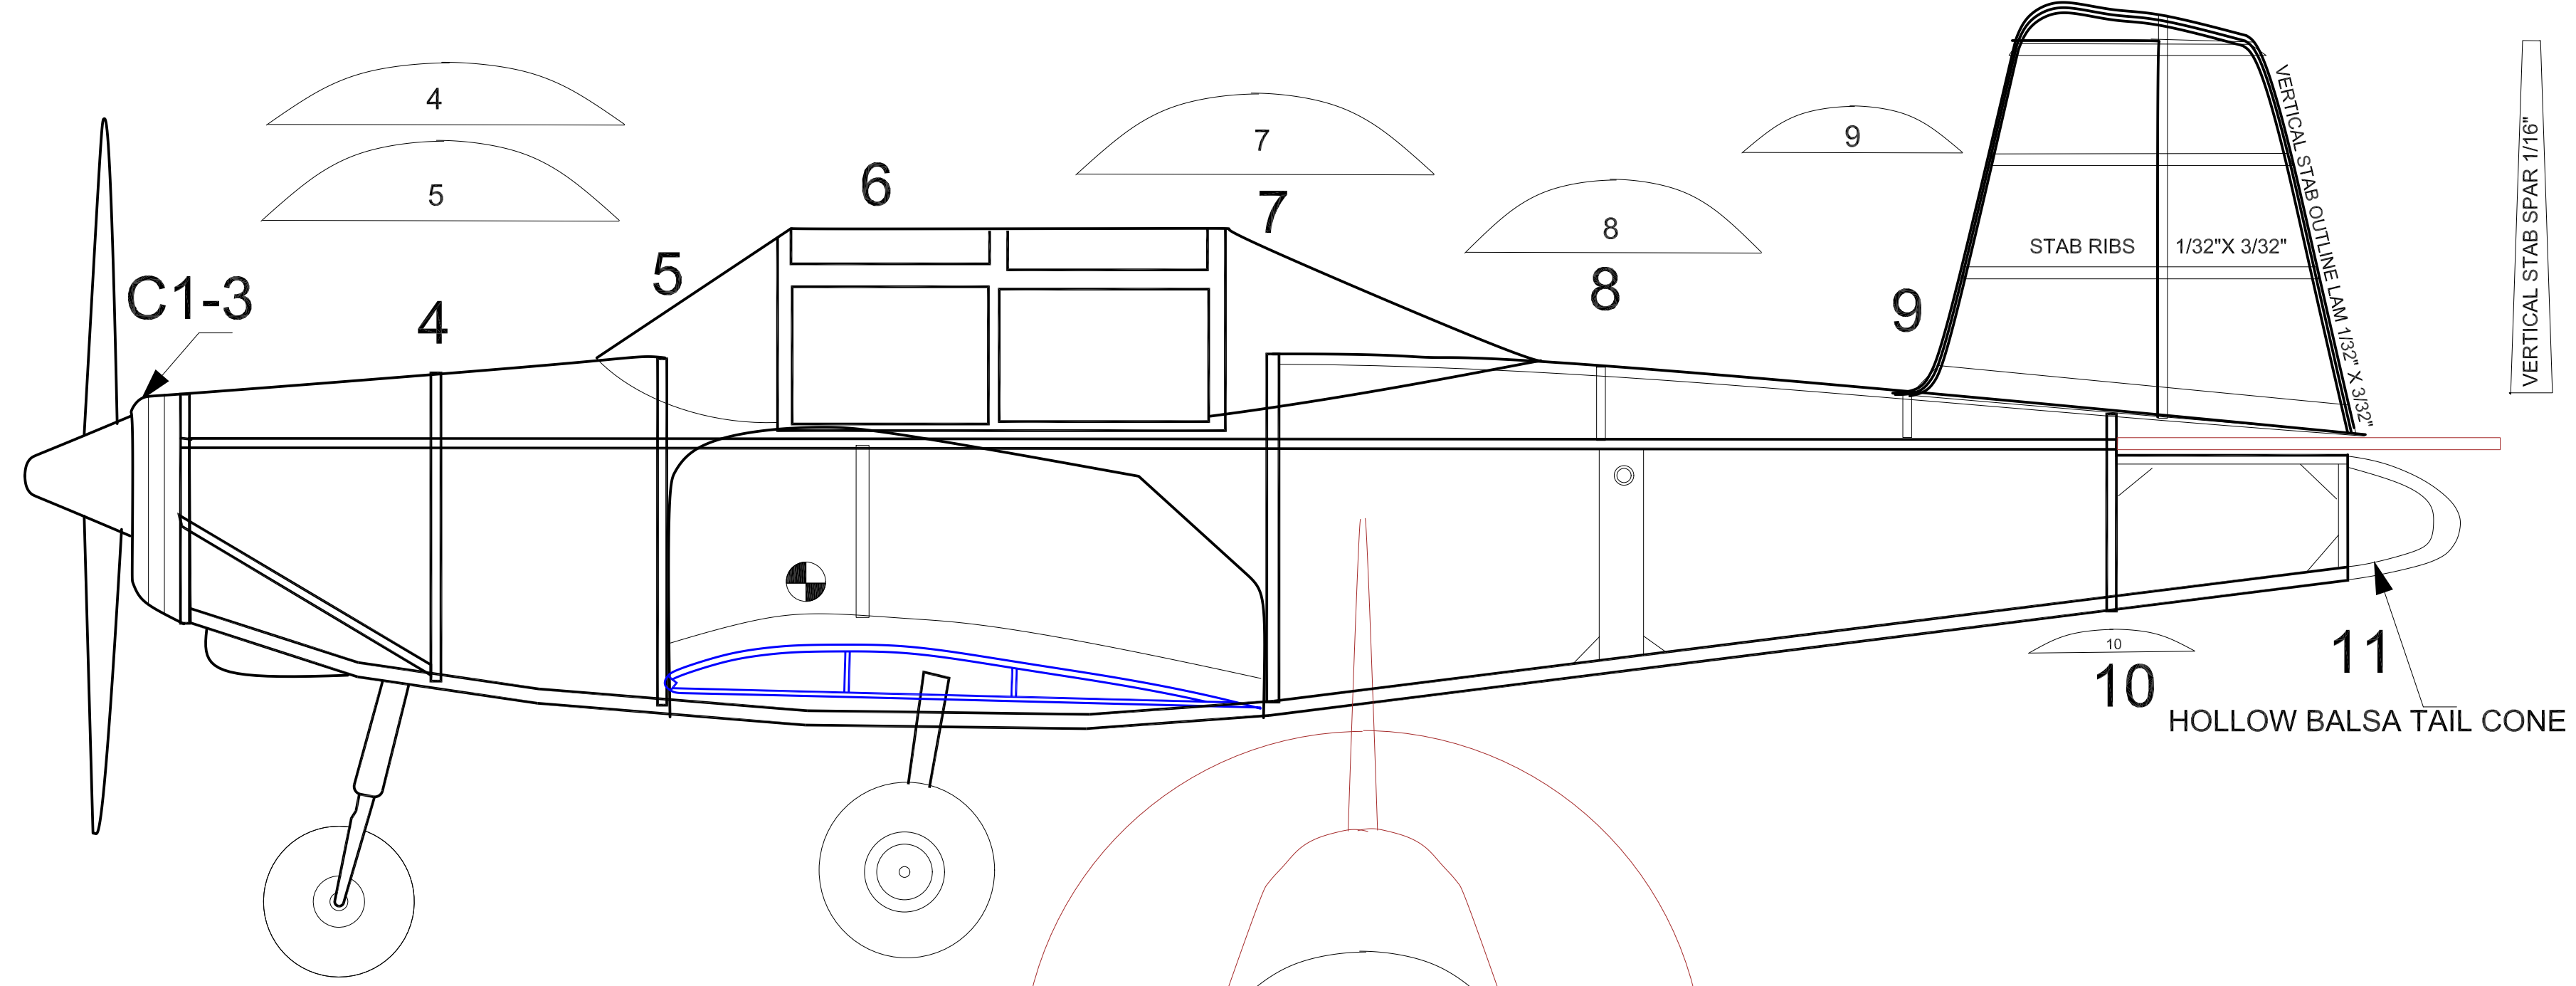

SLICED RIB CONST. ALA REES

T.E. 1/16"X1/4" HARD Balsa

USE YOUR NOSE BLOCK OF CHOICE

VARGA KACHINA 2150A
 DRAWN BY TOM AKERY 28 JULY 2023