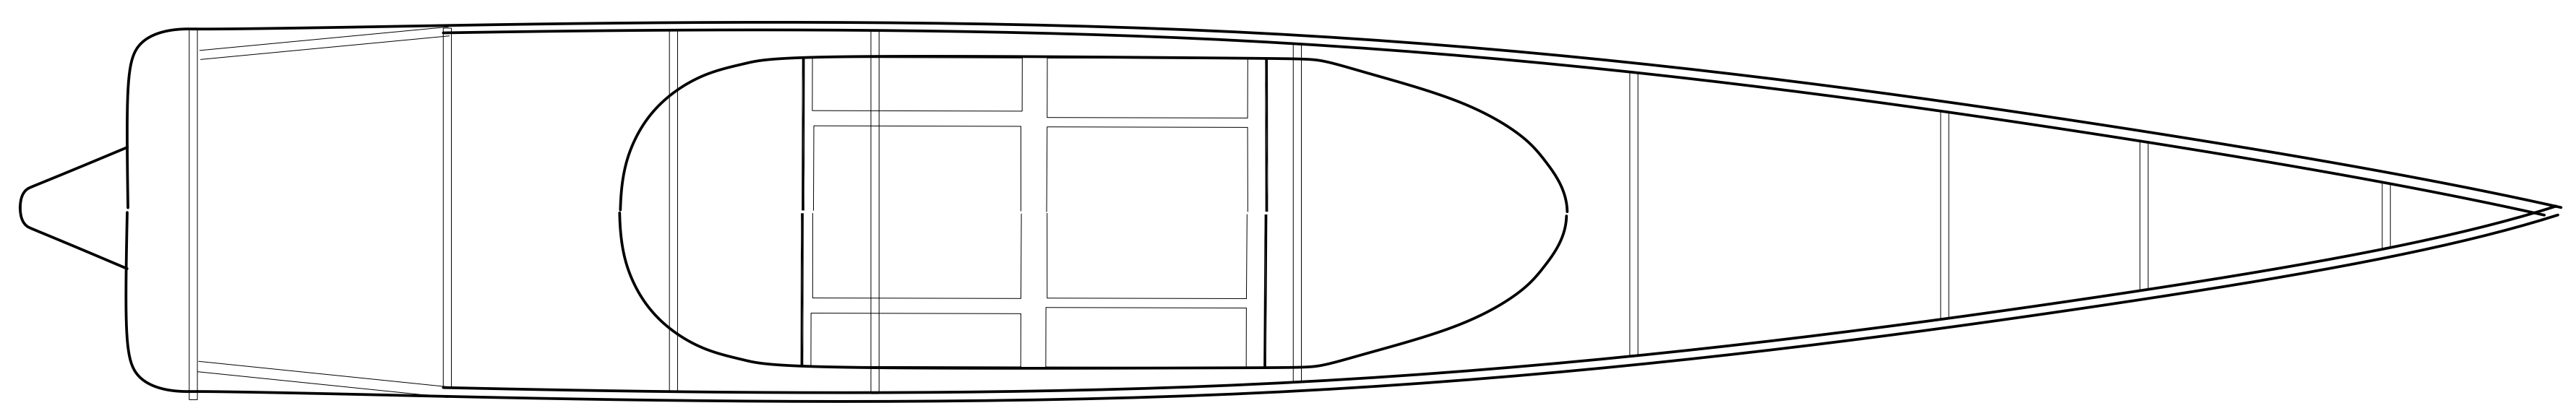

SLICED RIB CONST. ALA REES

T.E. 1/16"X1/4" HARD Balsa

USE YOUR NOSE BLOCK OF CHOICE

VARGA KACHINA 2150A
 DRAWN BY TOM AKERY 28 JULY 2023