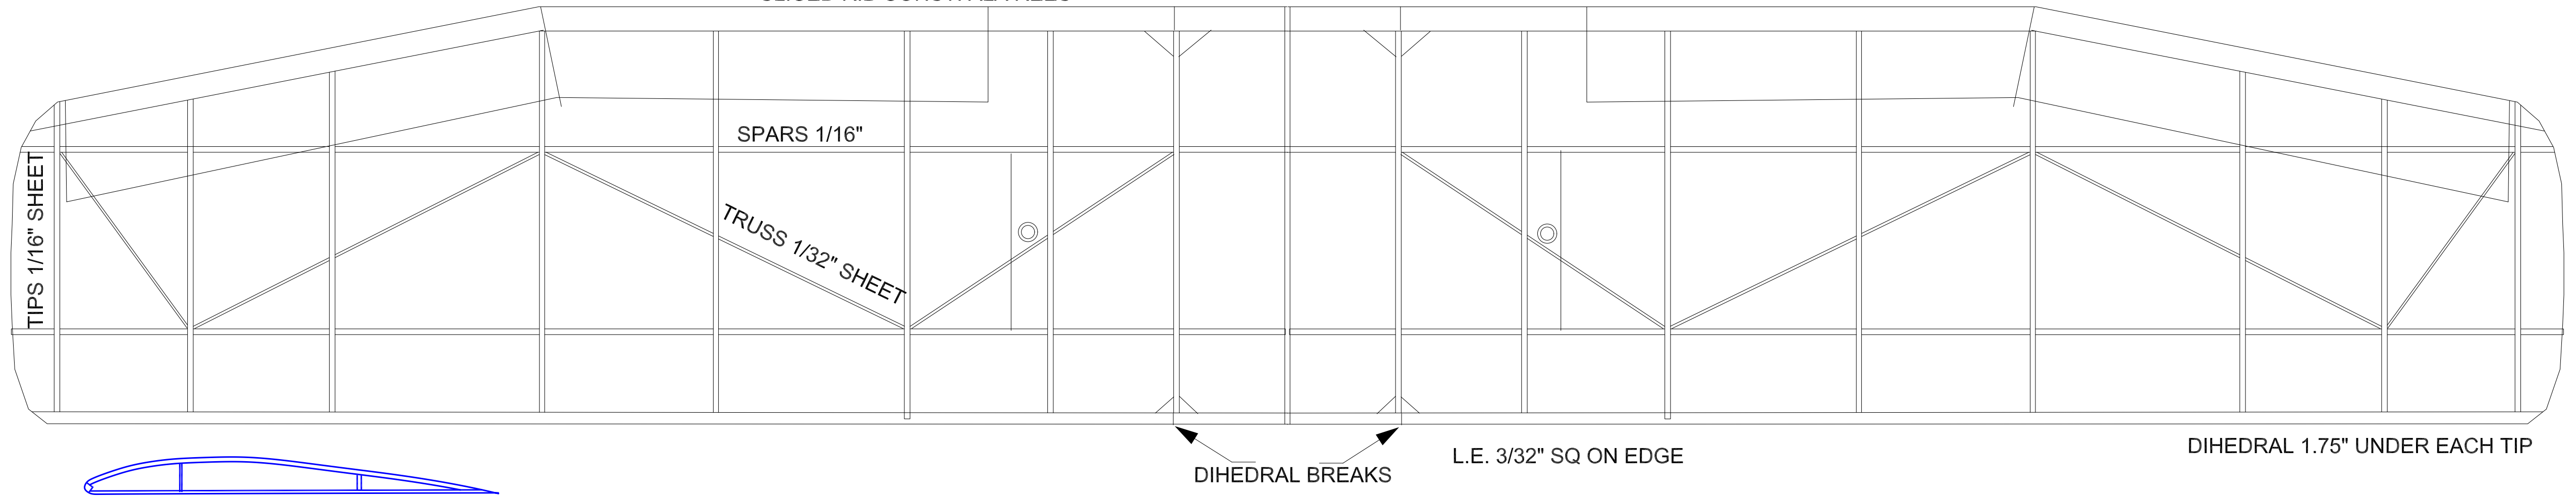

SLICED RIB CONST. ALA REES

T.E. 1/16"X1/4" HARD Balsa

USE YOUR NOSE BLOCK OF CHOICE

VARGA KACHINA 2150A
 DRAWN BY TOM AKERY 28 JULY 2023