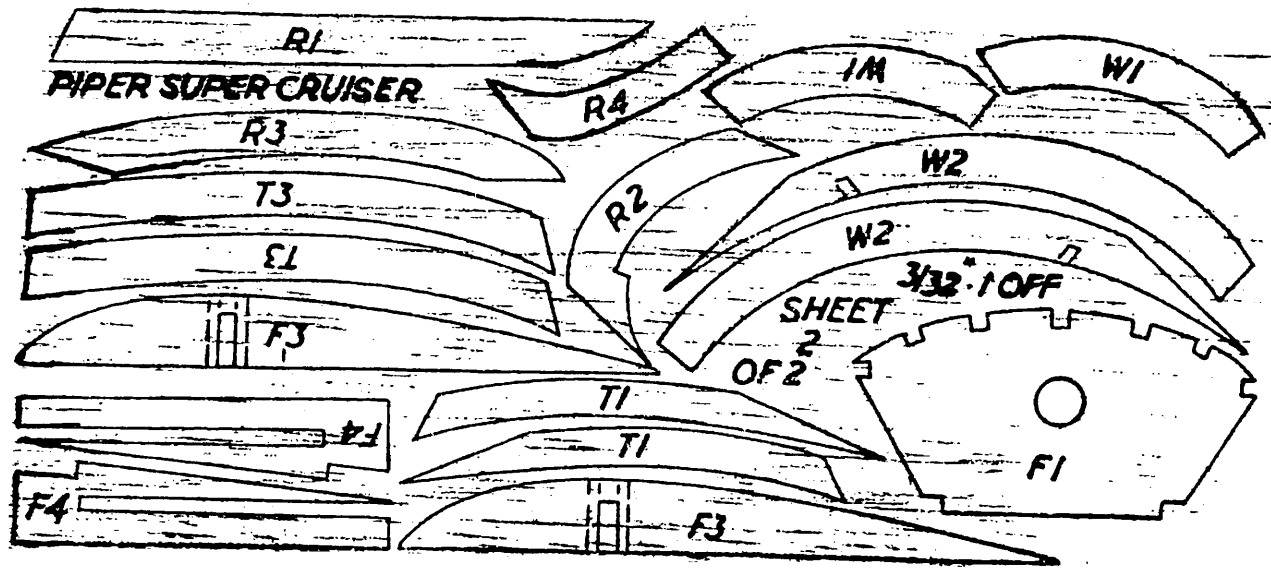

Skymaster PIPER PA-12 SUPER CRUISER

24" SPAN 1/18th FULL SIZE MODEL

BUILDING INSTRUCTIONS - follow 1 to 16

PIPER
 SUPER CRUISER
 SHEET 1
 OF 2
 1/8" OFF
 1/16" SHEET

SHEET 2
 OF 2
 3/32" OFF

PIPER SUPER CRUISER