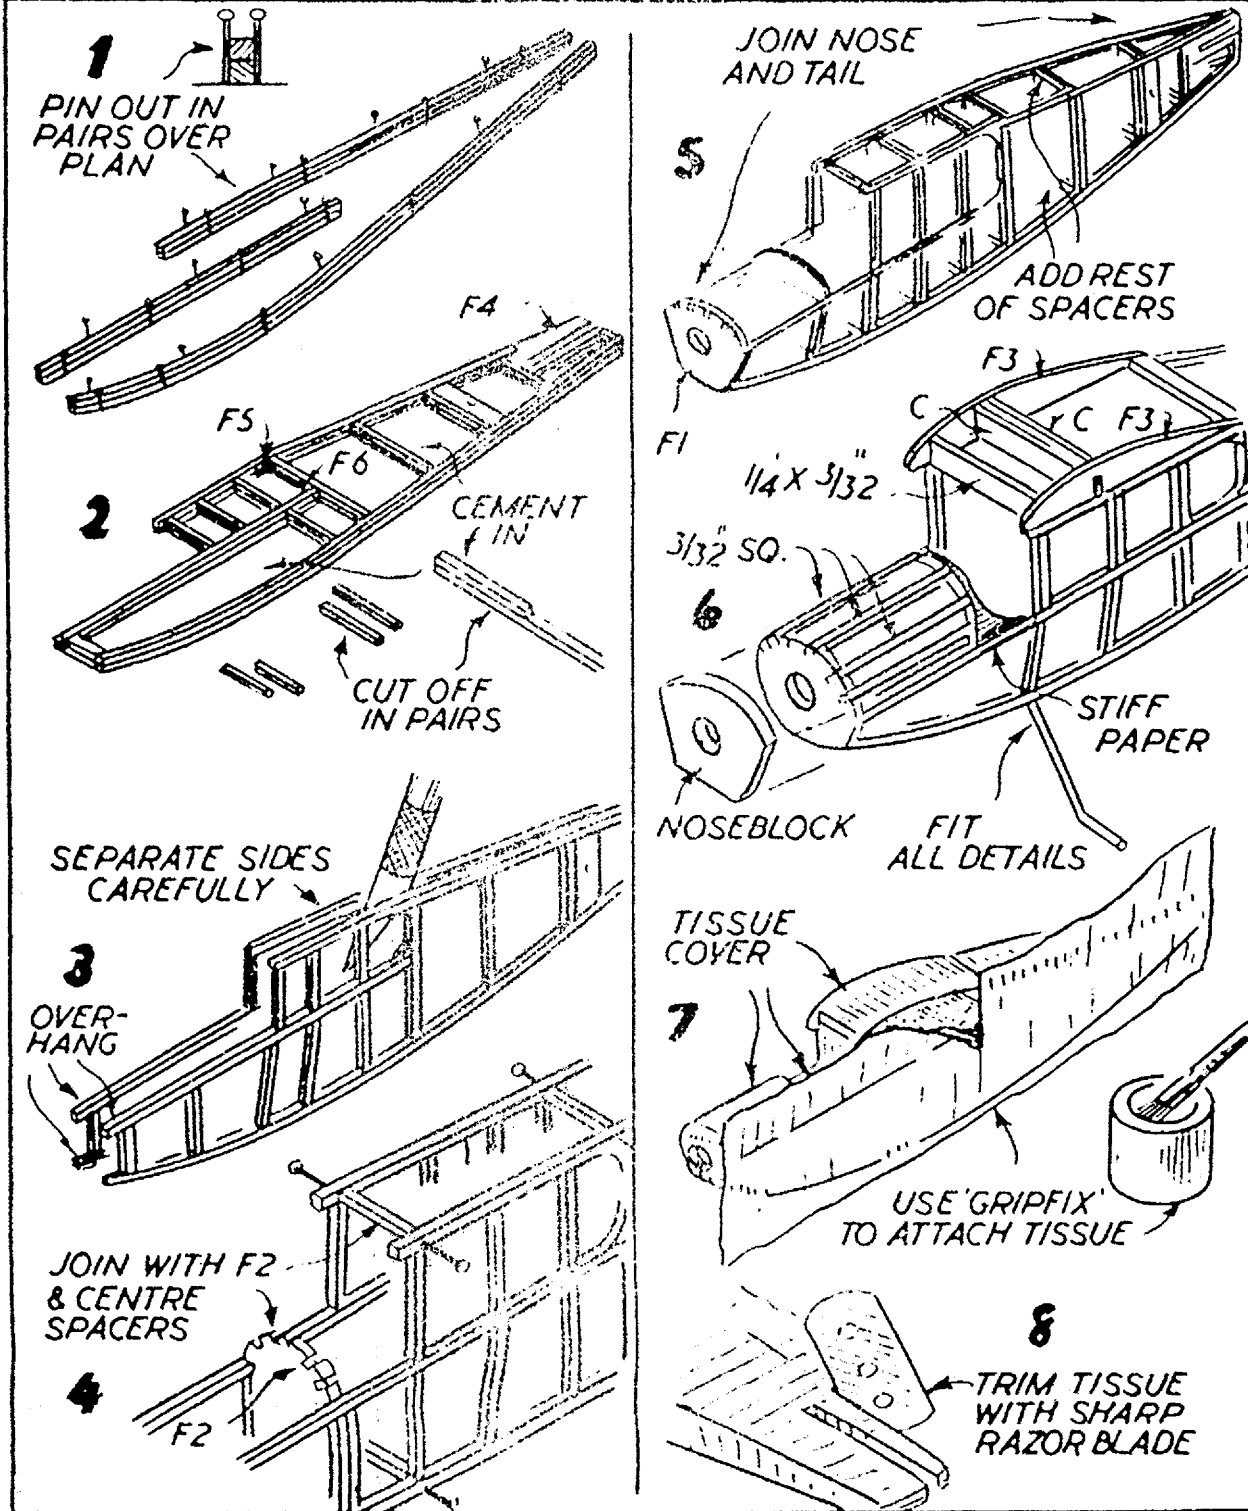

Skymaster PIPER PA-12 SUPER CRUISER

24" SPAN 1/18th FULL SIZE MODEL

BUILDING INSTRUCTIONS - follow 1 to 16

PIPER
 SUPER CRUISER
 SHEET 1
 OF 2
 1/8" OFF
 1/16" SHEET

SHEET 2
 OF 2
 3/32" OFF

PIPER SUPER CRUISER