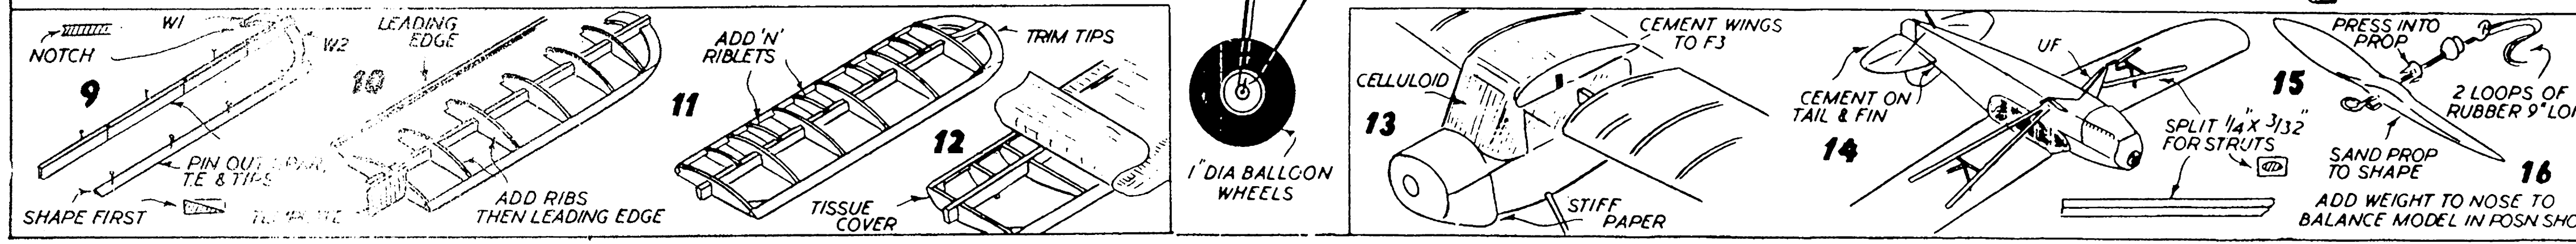

Skymaster PIPER PA-12 SUPER CRUISER

24" SPAN 1/18th FULL SIZE MODEL

BUILDING INSTRUCTIONS - follow 1 to 16

PIPER
 SUPER CRUISER
 SHEET 1
 OF 2
 1/8" OFF
 1/16" SHEET

SHEET 2
 OF 2
 3/32" OFF

PIPER SUPER CRUISER