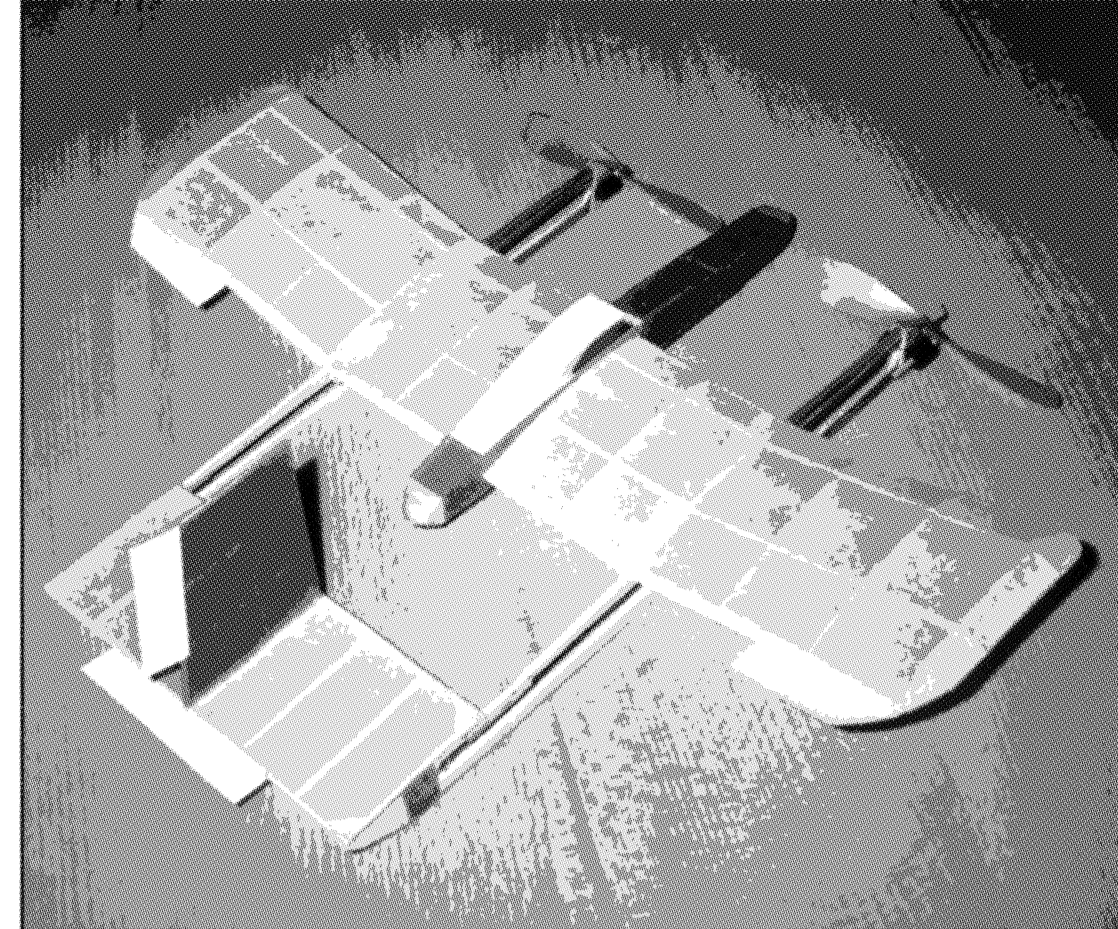

Miss Starstruck Flier Phil's Bendix racer

Designed by Ray Malmstrom

BUILDER: RAY MALMSTRÖM. PHOTOS: JOHN VALIANT