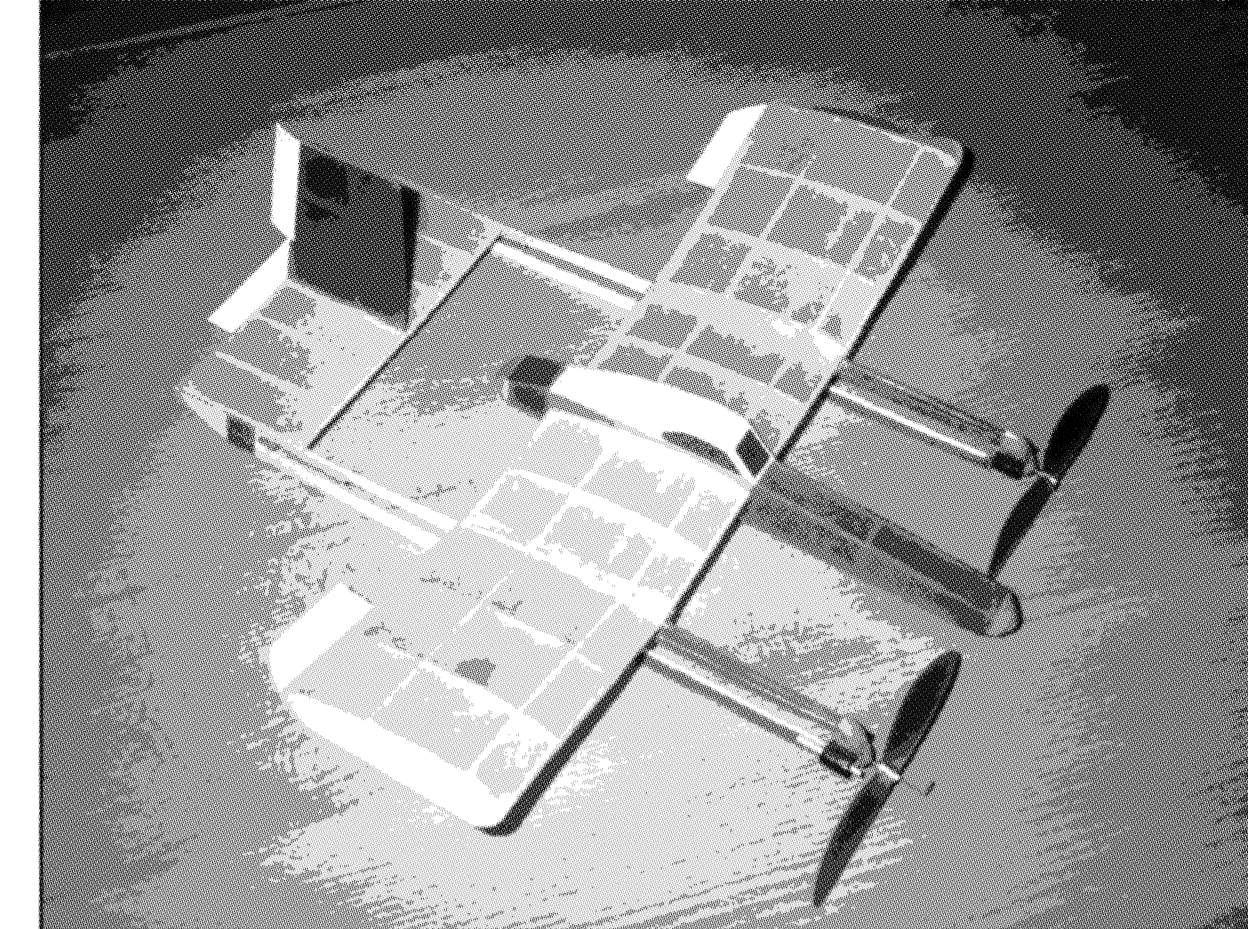

Miss Starstruck Flier Phil's Bendix racer

Designed by Ray Malmstrom

BUILDER: RAY MALMSTRÖM. PHOTOS: JOHN VALIANT