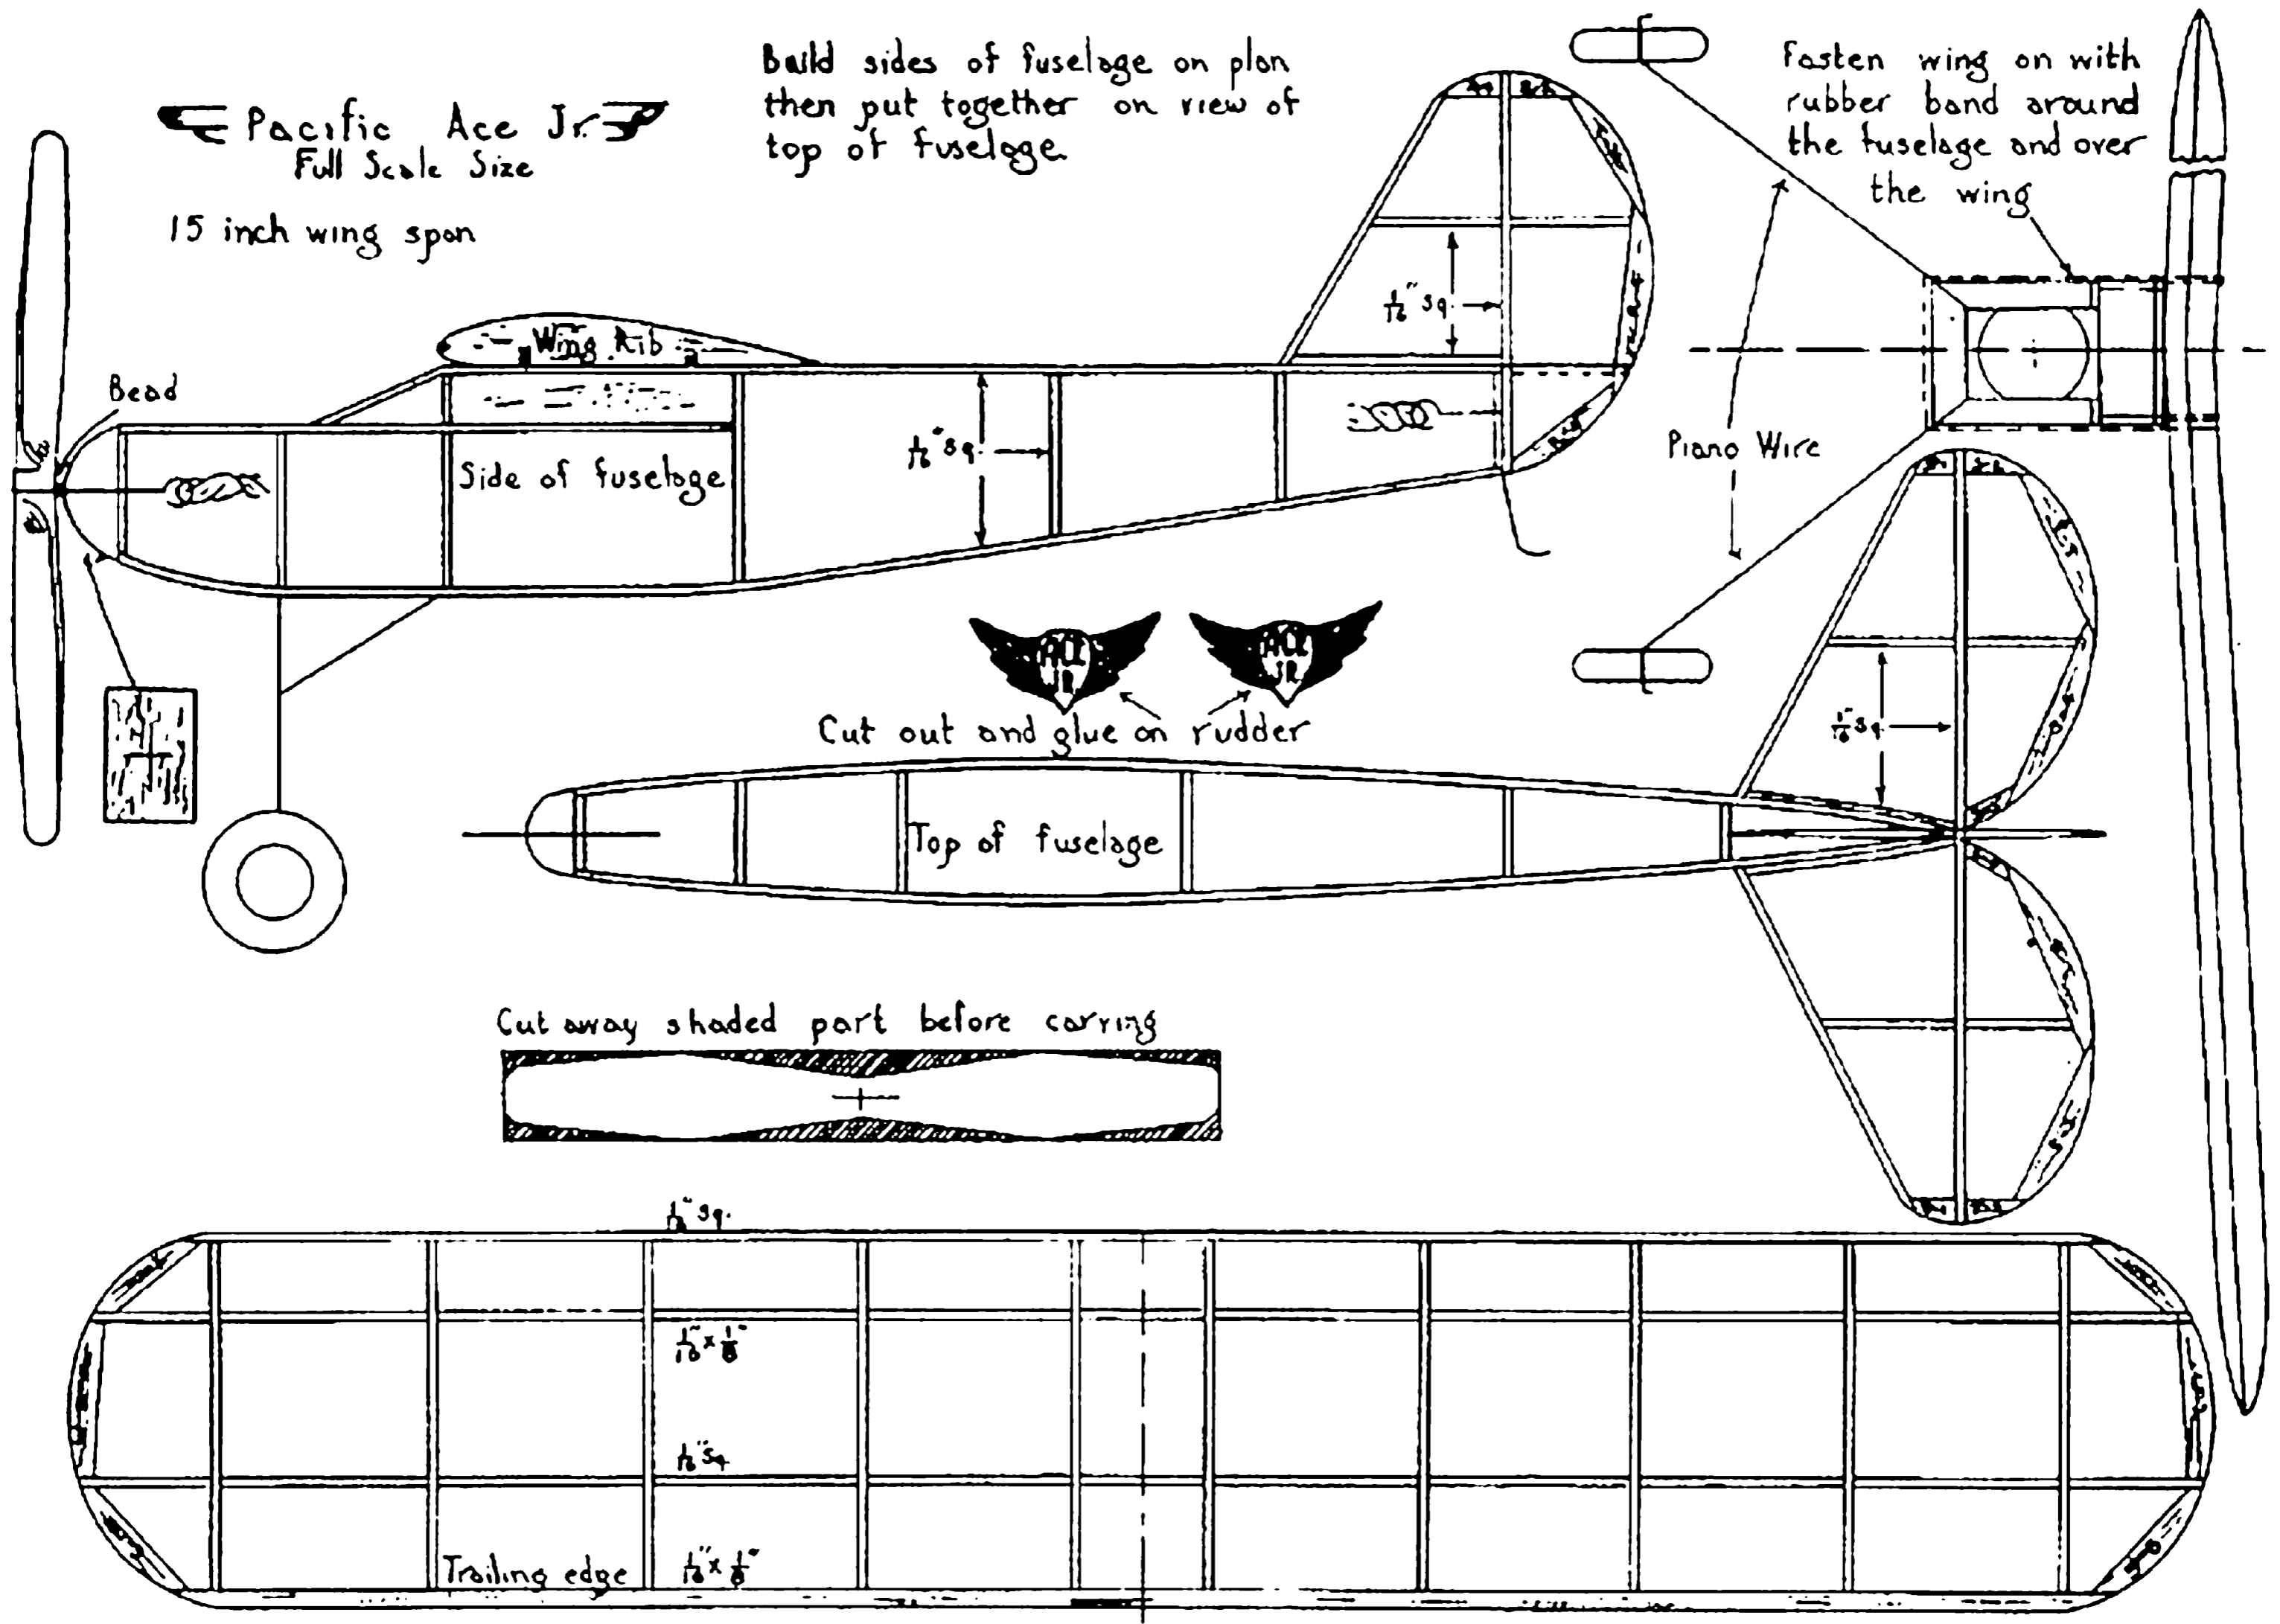

Pacific Ace Jr.

Full Scale Size

15 inch wing span

Build sides of fuselage on plan then put together on view of top of fuselage.

Pacific Model Aircraft Supply's 15" Pacific Ace Jr. inspired the Modelcraft Pacific Ace series of rubber- and gas-powered, some of which had other names (e.g., the 40" Cloud Hunter in rubber and the 46" Miss Tiny and the 54" Sky Baby and Westwind in gas.