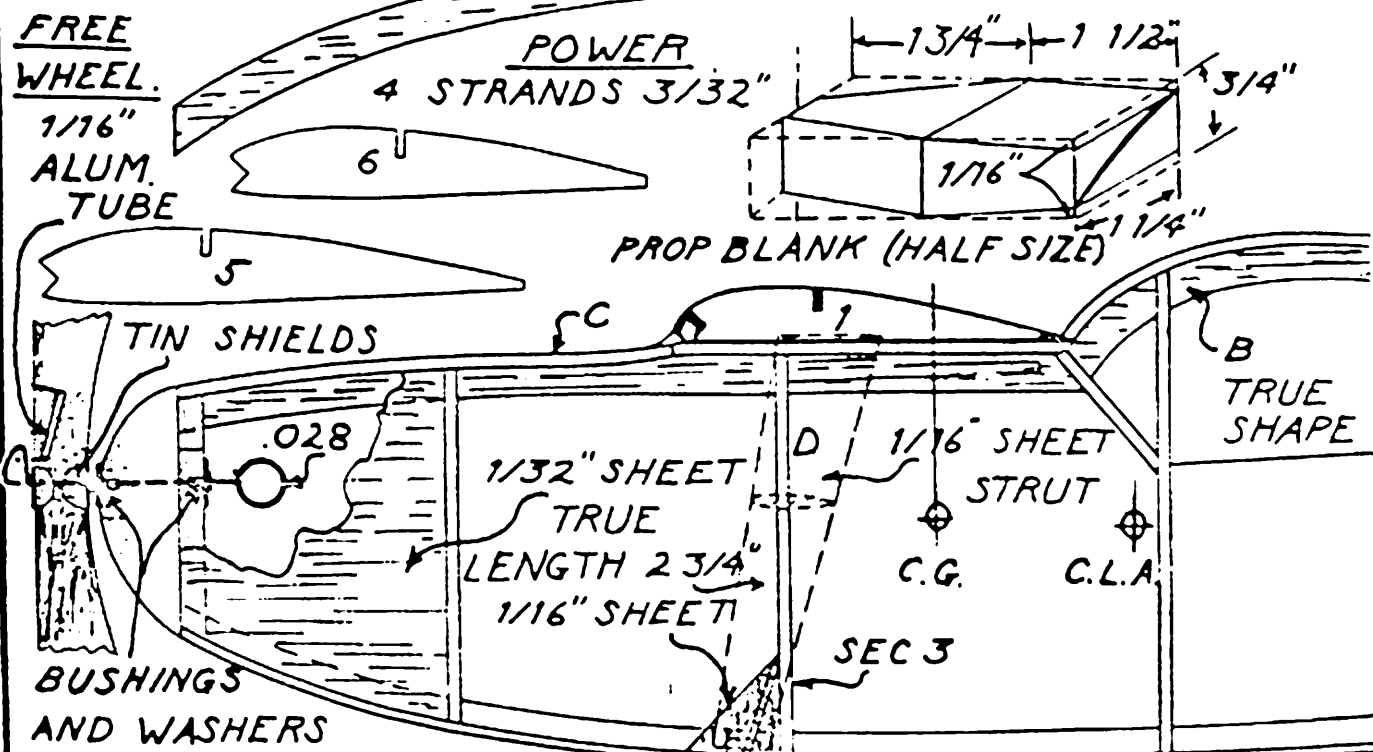

FULL SIZE DWG

Struck's Triangle Sportster From 1938 M.A.N