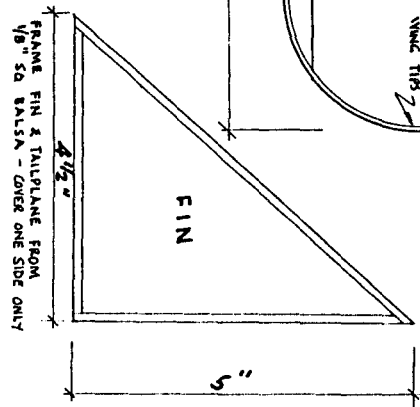

PROPELLER
CARVE FROM BALSAM
BLOCK 6" x 1/2" x 3/4"

"CANARY"

A 1933 DESIGN BY "WARBIRD"
PUBLISHED IN NORTHERN DAILY
LEADER - TAMWORTH N.S.W.
RESEARCHED BY JIM WILTSHIRE
DRAWN BY KEITH MURRAY 19-9-96