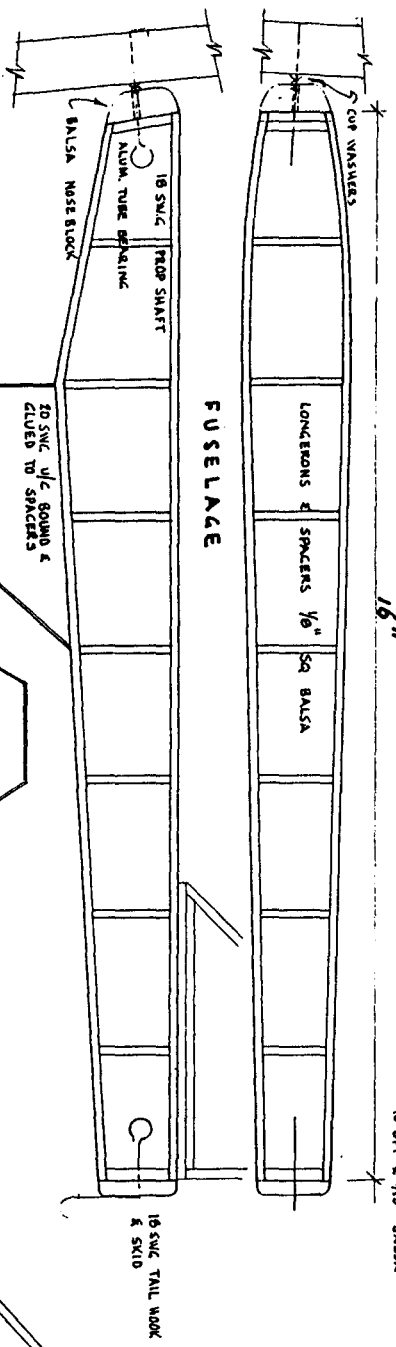

PROPELLER
CARVE FROM BALSAM
BLOCK 6" x 1/2" x 3/4"

"CANARY"

A 1933 DESIGN BY "WARBIRD"
PUBLISHED IN NORTHERN DAILY
LEADER - TAMWORTH N.S.W.
RESEARCHED BY JIM WILTSHIRE
DRAWN BY KEITH MURRAY 19-9-96