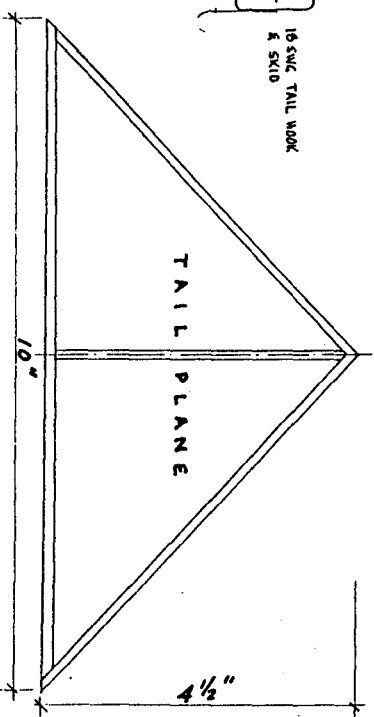

PROPELLER
CARVE FROM BALSAM
BLOCK 6" x 1/2" x 3/4"

"CANARY"

A 1933 DESIGN BY "WARBIRD"
PUBLISHED IN NORTHERN DAILY
LEADER - TAMWORTH N.S.W.
RESEARCHED BY JIM WILTSHIRE
DRAWN BY KEITH MURRAY 19-9-96