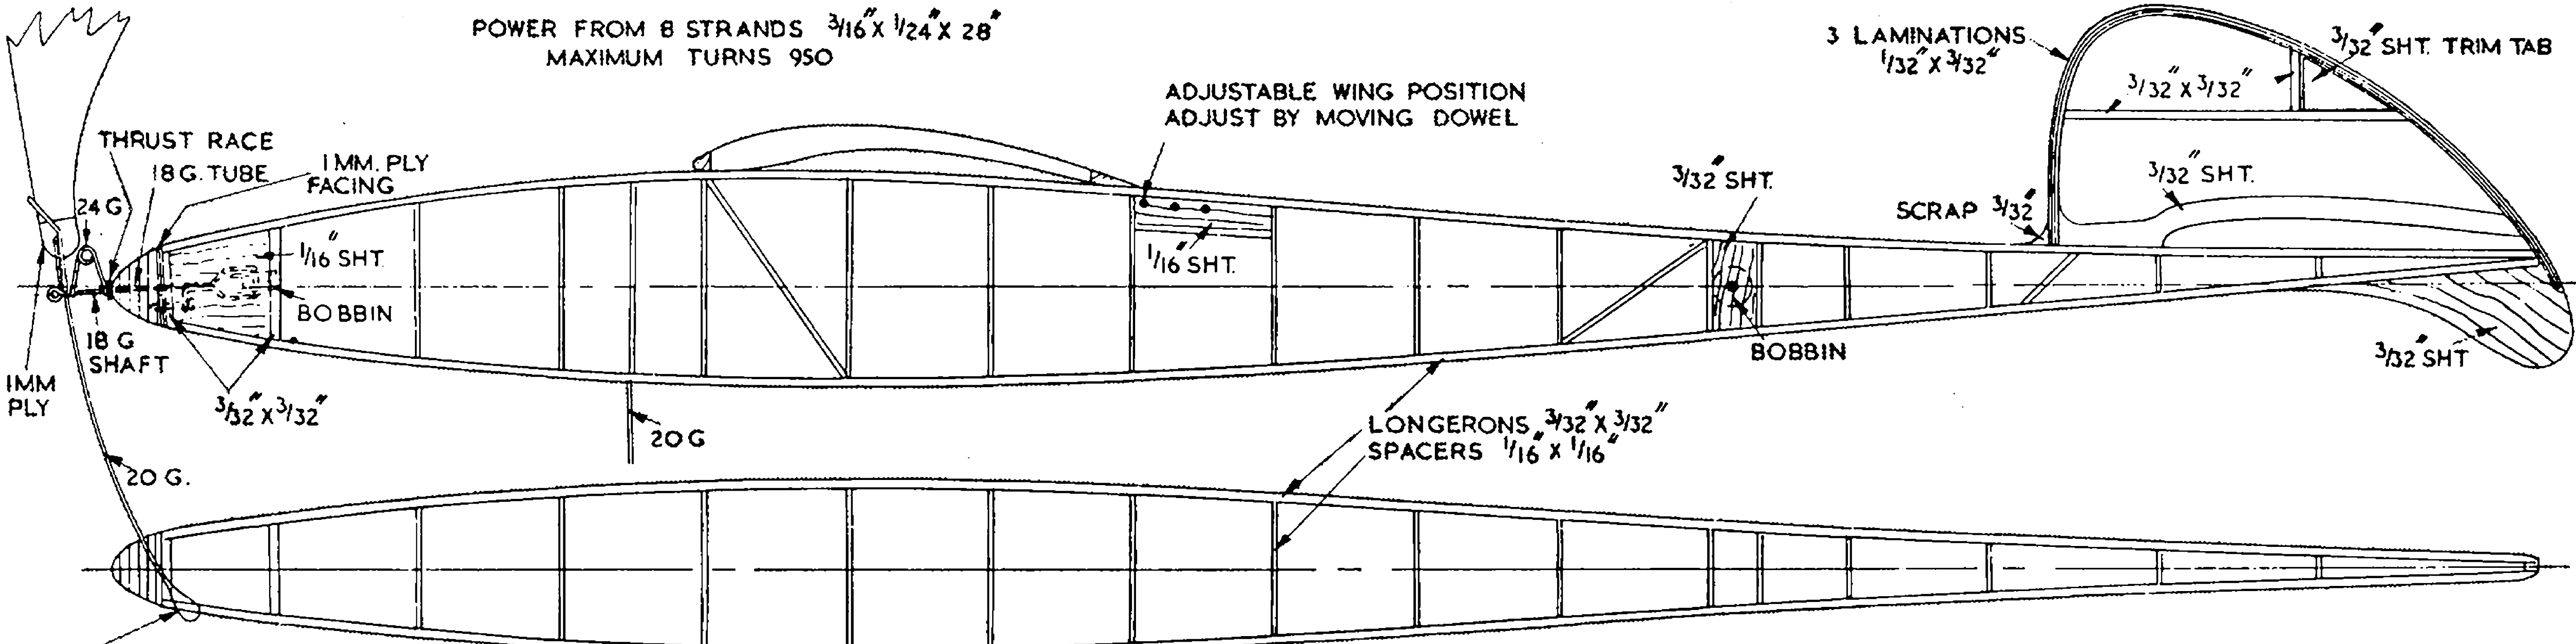

POWER FROM 8 STRANDS  $3/16" \times 1/24" \times 28"$   
 MAXIMUM TURNS 950

LEAD COUNTERWEIGHT

SPAN 28" LENGTH 28 1/2"

**M.A.85**  
**SCRAM**  
 L. BARR