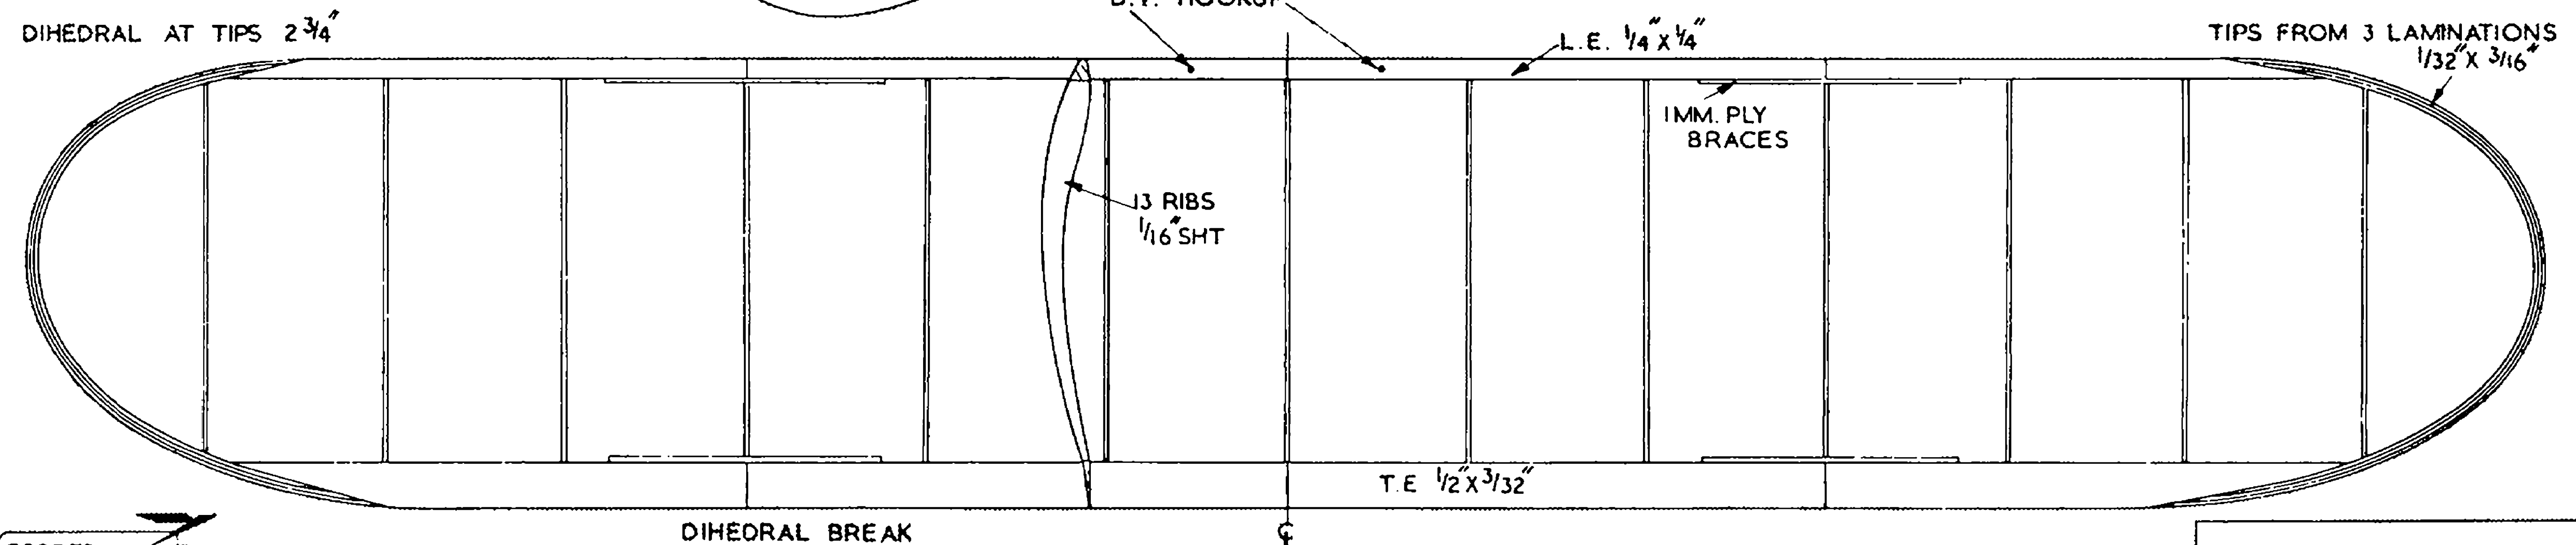

POWER FROM 8 STRANDS  $3/16" \times 1/24" \times 28"$   
 MAXIMUM TURNS 950

LEAD COUNTERWEIGHT

SPAN 28" LENGTH 28 1/2"

**M.A.85**  
**SCRAM**  
 L. BARR