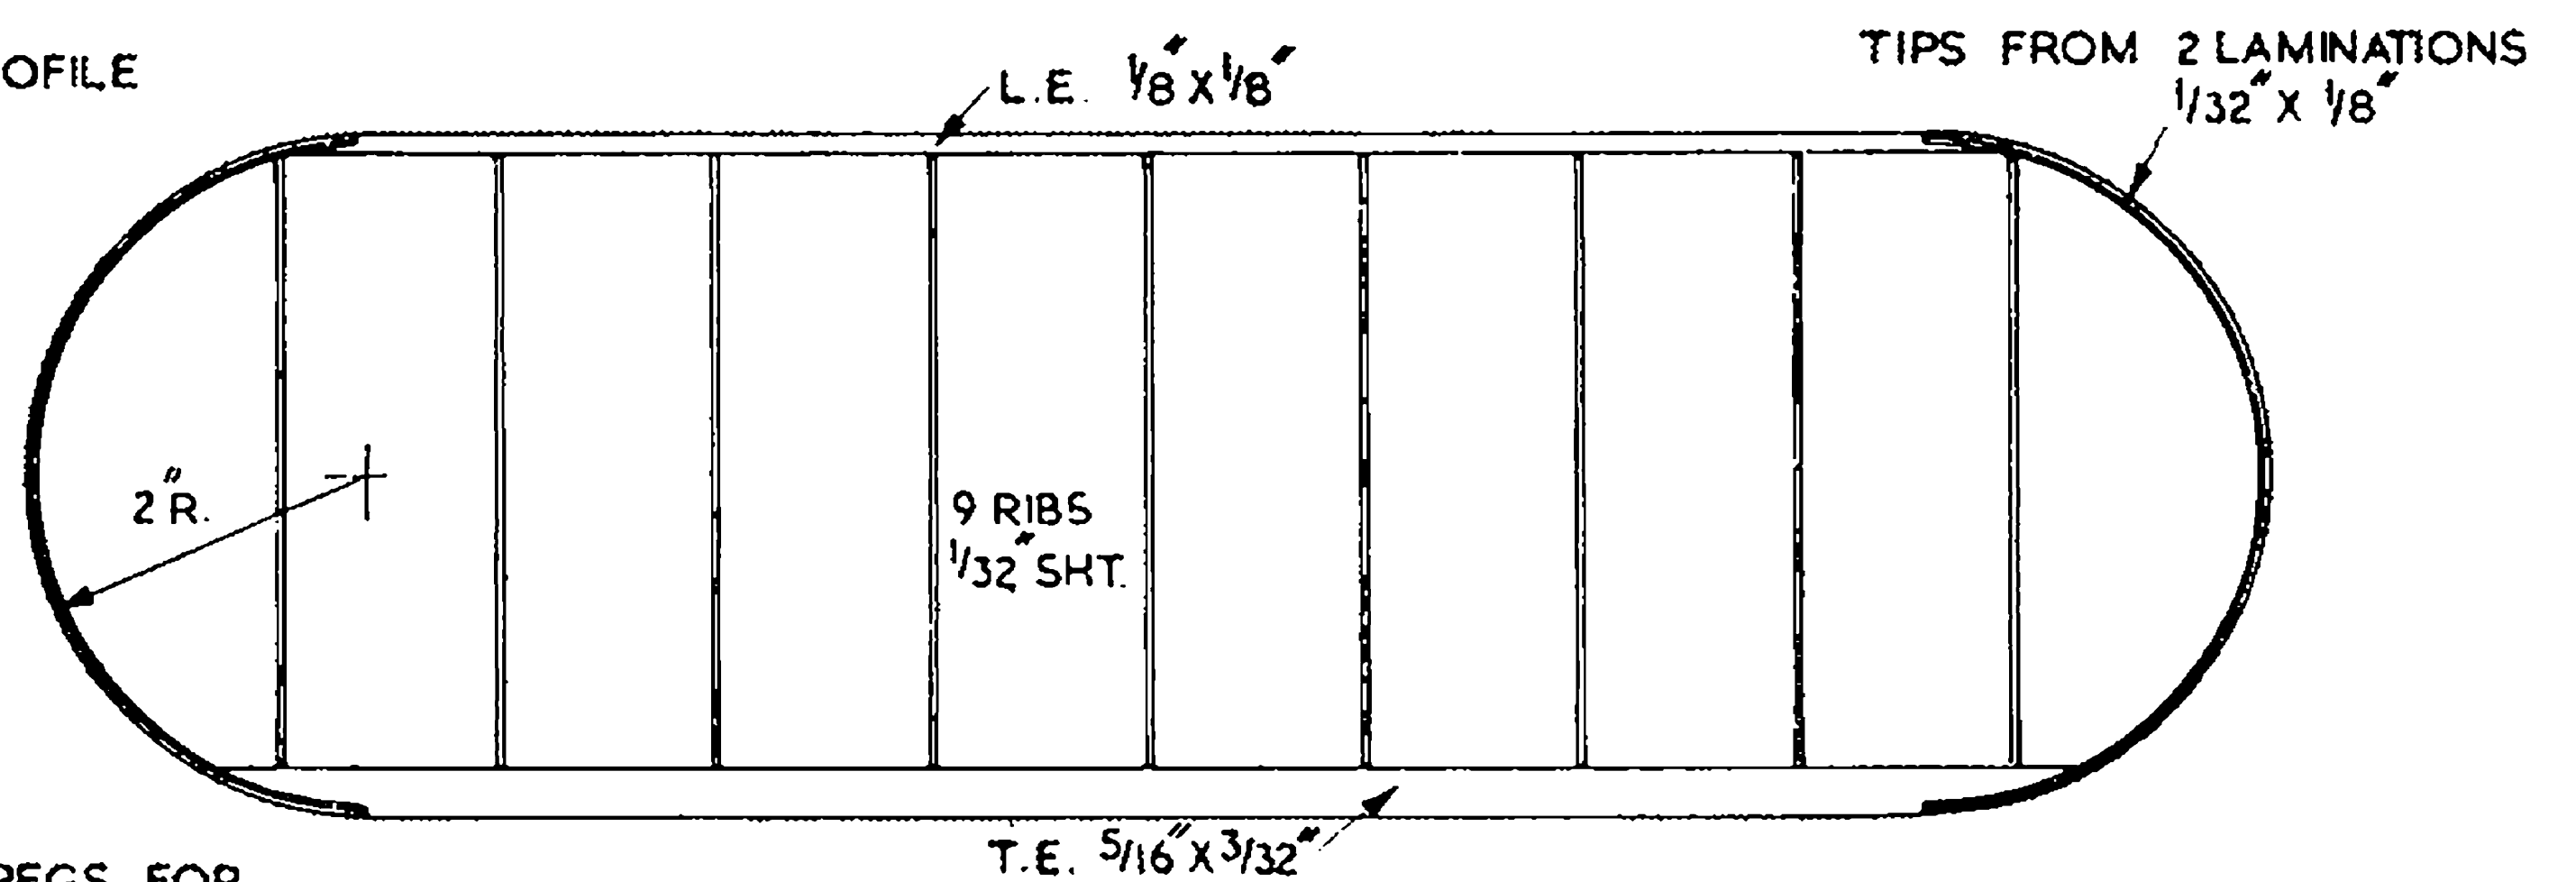

POWER FROM 8 STRANDS  $3/16" \times 1/24" \times 28"$   
 MAXIMUM TURNS 950

LEAD COUNTERWEIGHT

SPAN 28" LENGTH 28 1/2"

**M.A.85**  
**SCRAM**  
 L. BARR