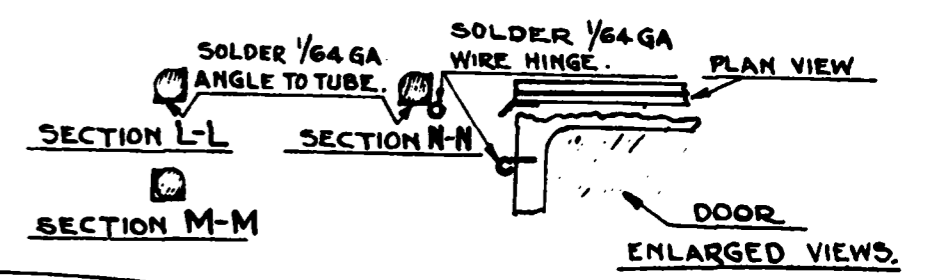

COLOR - WING NATURAL FABRIC CLEAR DOPE
 - FUS, TRAIL, SILVER

GOLDEN AGE REPRODUCTIONS

3/4" Exact Scale "Columbia"

MODEL AIRCRAFT ENGINEER, AUGUST, 1934 B.R.R.

2 of 2 Dwg. 108