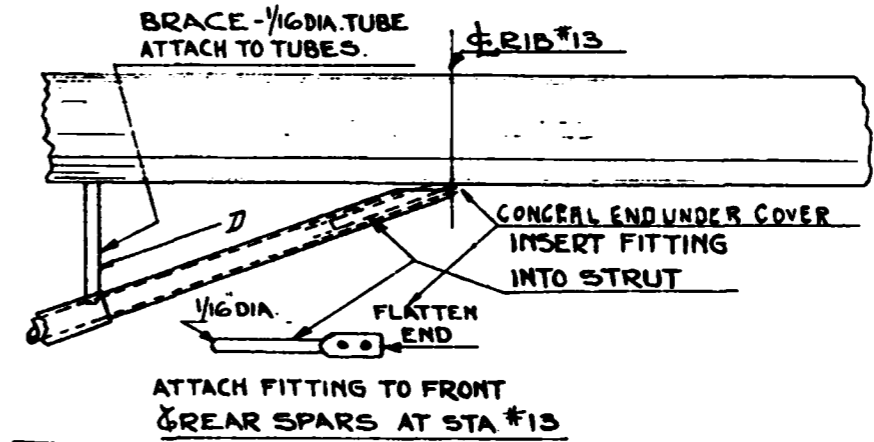

COLOR - WING NATURAL FABRIC CLEAR DOPE
 - FUS, TRAIL, SILVER

GOLDEN AGE REPRODUCTIONS

3/4" Exact Scale "Columbia"

MODEL AIRCRAFT ENGINEER, AUGUST, 1934 B.R.R.

2 of 2 Dwg. 108