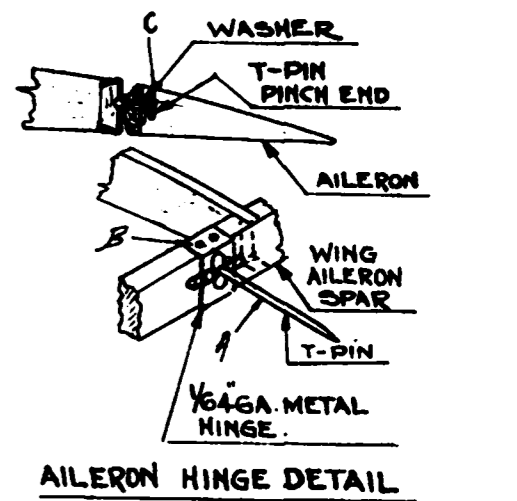

COLOR - WING NATURAL FABRIC CLEAR DOPE
 - FUS, TRAIL, SILVER

GOLDEN AGE REPRODUCTIONS

3/4" Exact Scale "Columbia"

MODEL AIRCRAFT ENGINEER, AUGUST, 1934 B.R.R.

2 of 2 Dwg. 108