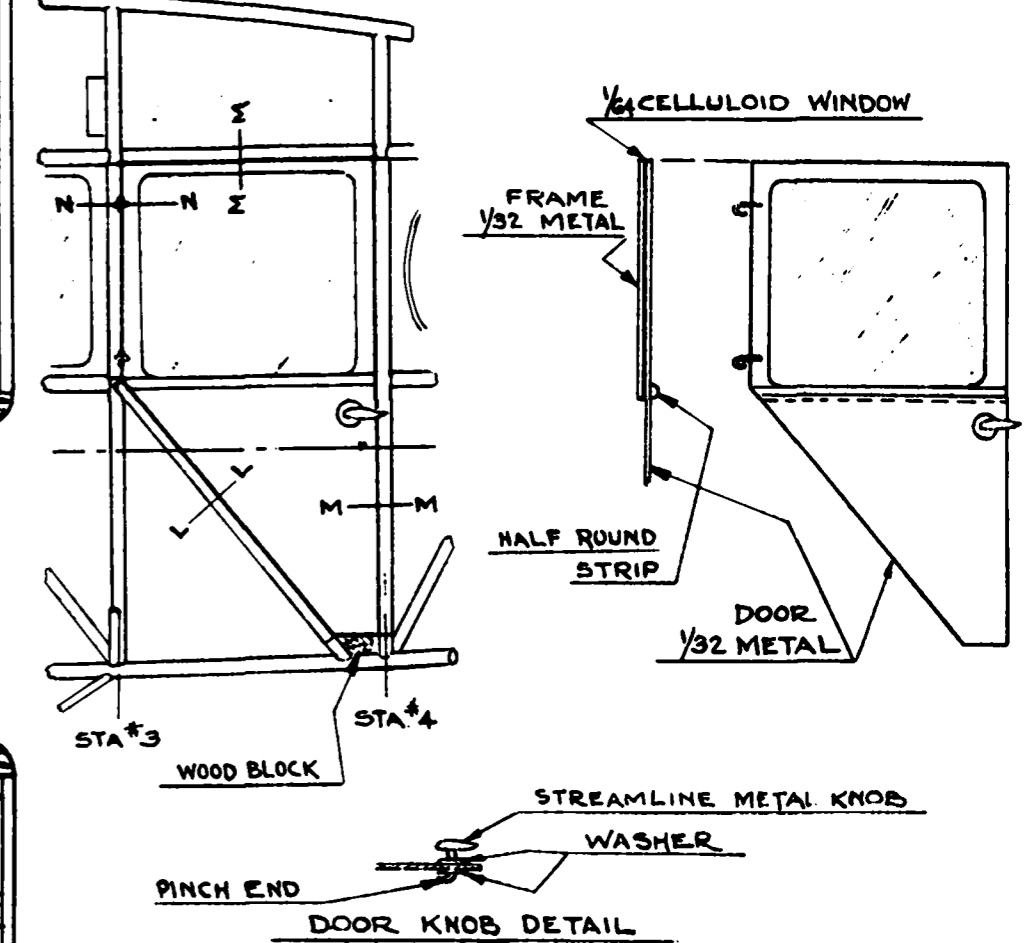

COLOR - WING NATURAL FABRIC CLEAR DOPE
 - FUS, TRAIL, SILVER

GOLDEN AGE REPRODUCTIONS

3/4" Exact Scale "Columbia"

MODEL AIRCRAFT ENGINEER, AUGUST, 1934 B.R.R.

2 of 2 Dwg. 108