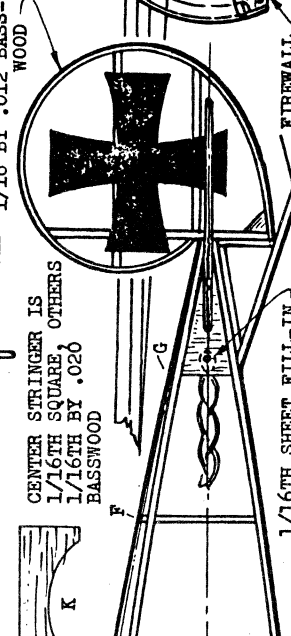

1/16 TH SHEET
ROOT RIBS,
1/32 ND MAIN
AND TIP RIBS
1/32ND
SHEET Balsa
COWLING

1/16 BY 1/8 TRAILING EDGE
1/16 TH SHEET TIP PIECES

THREE
LAYER
Balsa
COWL
FRONT

THIS IS A 1918 HERGT MONOPLANE -- AN OBSCURE WORLD WAR I PEANUT SCALE BY *Walt Mornay*