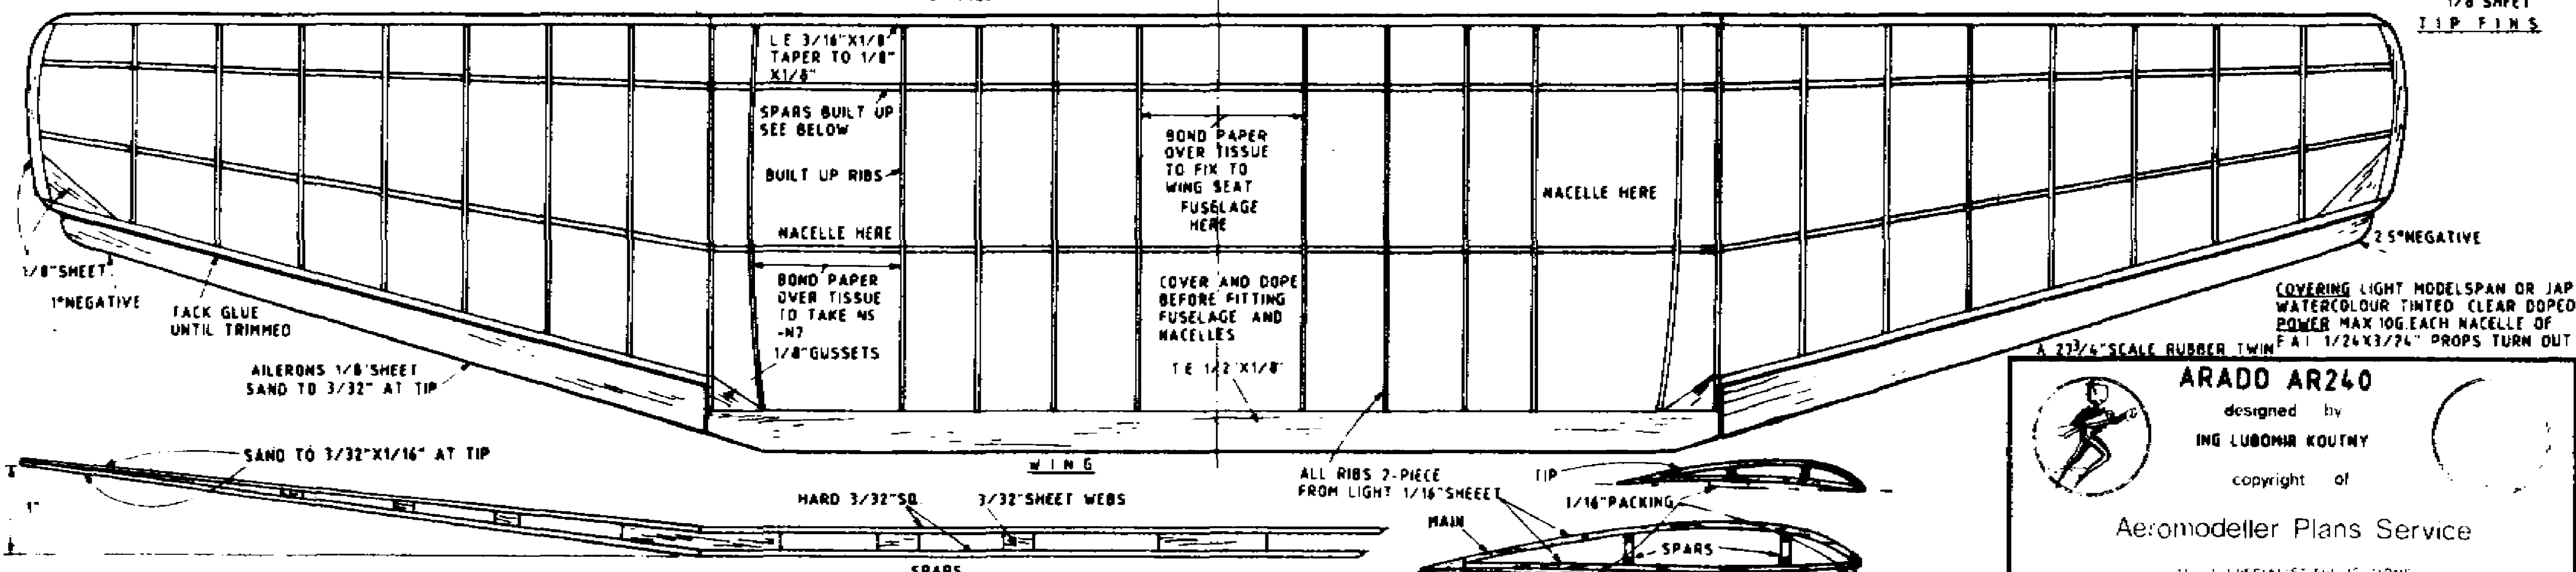

ALL WOODS ARE BALSA UNLESS OTHERWISE STATED

A 2 3/4" SCALE RUBBER TWIN

**ARADO AR240**  
 designed by  
**ING LUBOMIR KOUTNY**  
 copyright of

Aeromodeller Plans Service

ALL RIGHTS RESERVED. SPECIALIST PUBLICATIONS  
 ARADUS NO. 100. 100% COUNTRY MADE. HEMLEY, HEMPSTEAD, HERTS.