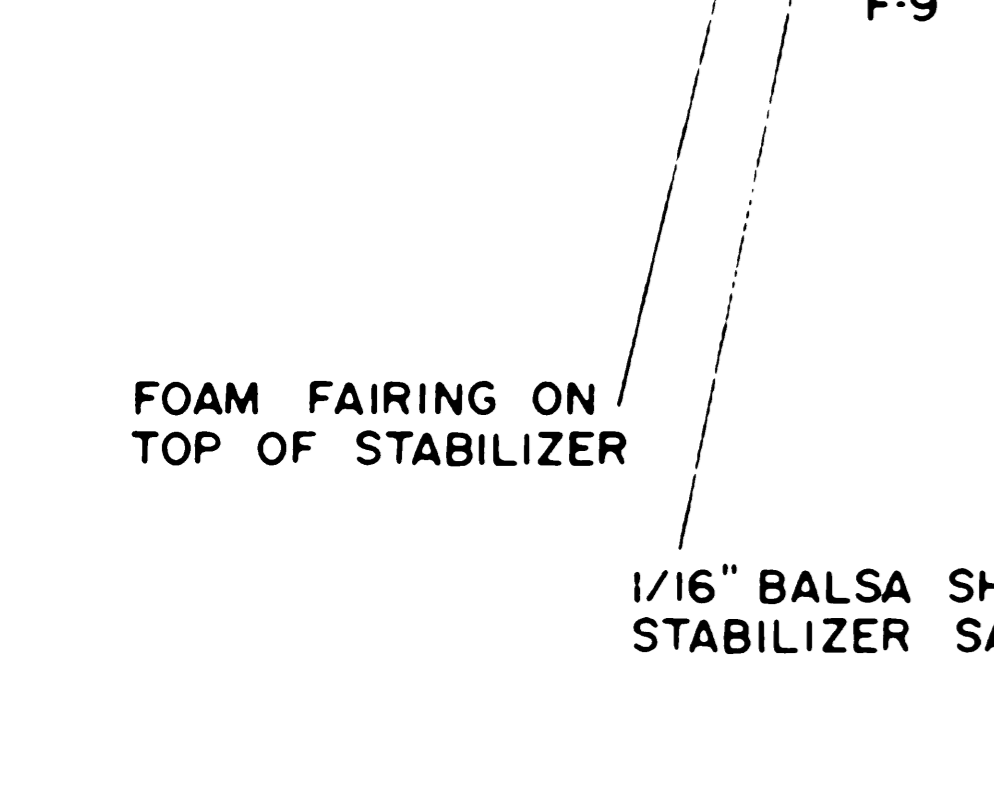

NOTE: 5° IS SCALE DIHEDRAL
7° - 8° FLYING DIHEDRAL

HEINKLE He-219 A-5 UHU
WING SPAN 30" WING AREA 116.8 SQ. IN.
He-219 B-2 LONG WING, SHORT NACELLE W/TURBO
B-3 LONG WING, LONG NACELLE W/TURBO
WING SPAN 35-1/4" WING AREA 127.8 SQ. IN.
PLANS DEVELOPED FROM 3-VIEWS BY AVIATION NEWS, VOL. 3, ISSUE 6
COLOR SCHEME (AIRBRUSHED) WITH PACTRA ACRYLIC COLORS:
BASE - (A 36) DARK FLYER GRAY
MOTTLES - (A 41) FLAT MILITARY BLUE
INSIGNIA - FLAT BLACK
CODES - VARIED COLORS

SOURCES OF PHOTOS, 3-VIEWS, ETC.
AIR ENTHUSIAST, 40, SEP-DEC 1989
WAR PLANES OF THE THIRD REICH, GREEN UHU He 219, HEINZ NOWARRA, WAFFEN ARSENAL PUBLICATION WINGS, VOL 9, NO 4, AUGUST 1979

FLYING MODELS
HEINKEL HE-219 UHU
30" WING SPAN FOR F A C SCALE
DESIGNED & DRAWN BY TOM ARNOLD
PLAN BY JOE DEMARCO