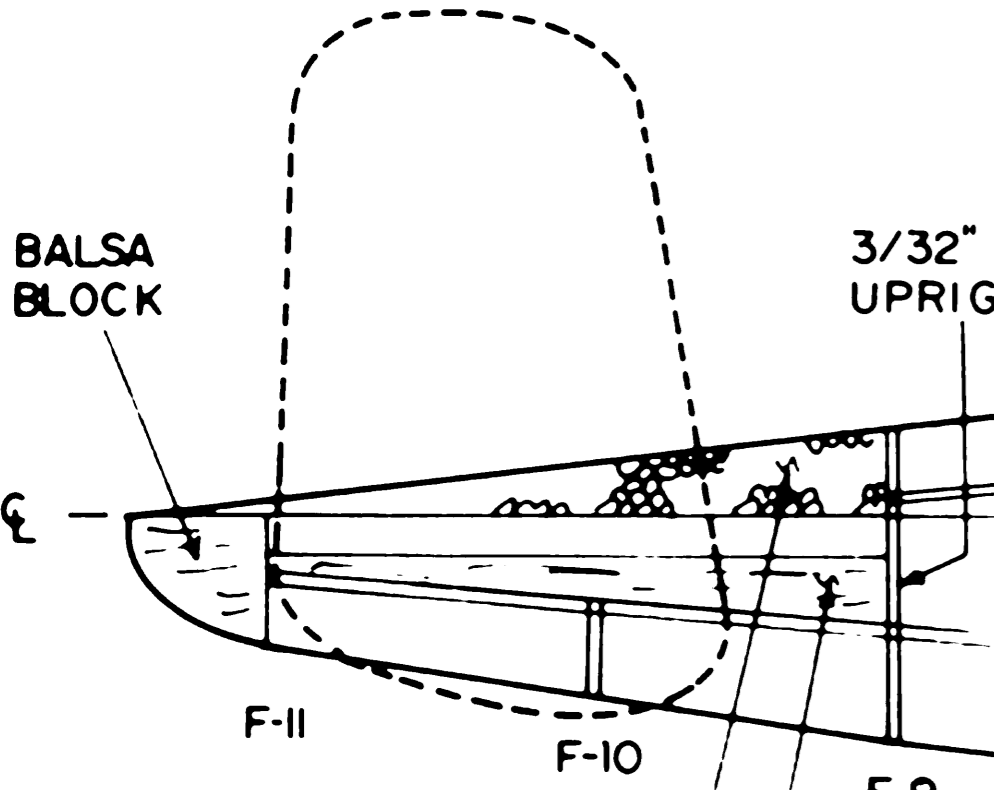

NOTE: 5° IS SCALE DIHEDRAL
7° - 8° FLYING DIHEDRAL

HEINKLE He-219 A-5 UHU
WING SPAN 30" WING AREA 116.8 SQ. IN.
He-219 B-2 LONG WING, SHORT NACELLE W/TURBO
B-3 LONG WING, LONG NACELLE W/TURBO
WING SPAN 35-1/4" WING AREA 127.8 SQ. IN.
PLANS DEVELOPED FROM 3-VIEWS BY AVIATION NEWS, VOL. 3, ISSUE 6
COLOR SCHEME (AIRBRUSHED) WITH PACTRA ACRYLIC COLORS:
BASE - (A 36) DARK FLYER GRAY
MOTTLES - (A 41) FLAT MILITARY BLUE
INSIGNIA - FLAT BLACK
CODES - VARIED COLORS

SOURCES OF PHOTOS, 3-VIEWS, ETC.
AIR ENTHUSIAST, 40, SEP-DEC 1989
WAR PLANES OF THE THIRD REICH, GREEN UHU He 219, HEINZ NOWARRA, WAFFEN ARSENAL PUBLICATION WINGS, VOL 9, NO 4, AUGUST 1979

FLYING MODELS
HEINKEL HE-219 UHU
30" WING SPAN FOR F A C SCALE
DESIGNED & DRAWN BY TOM ARNOLD
PLAN BY JOE DEMARCO