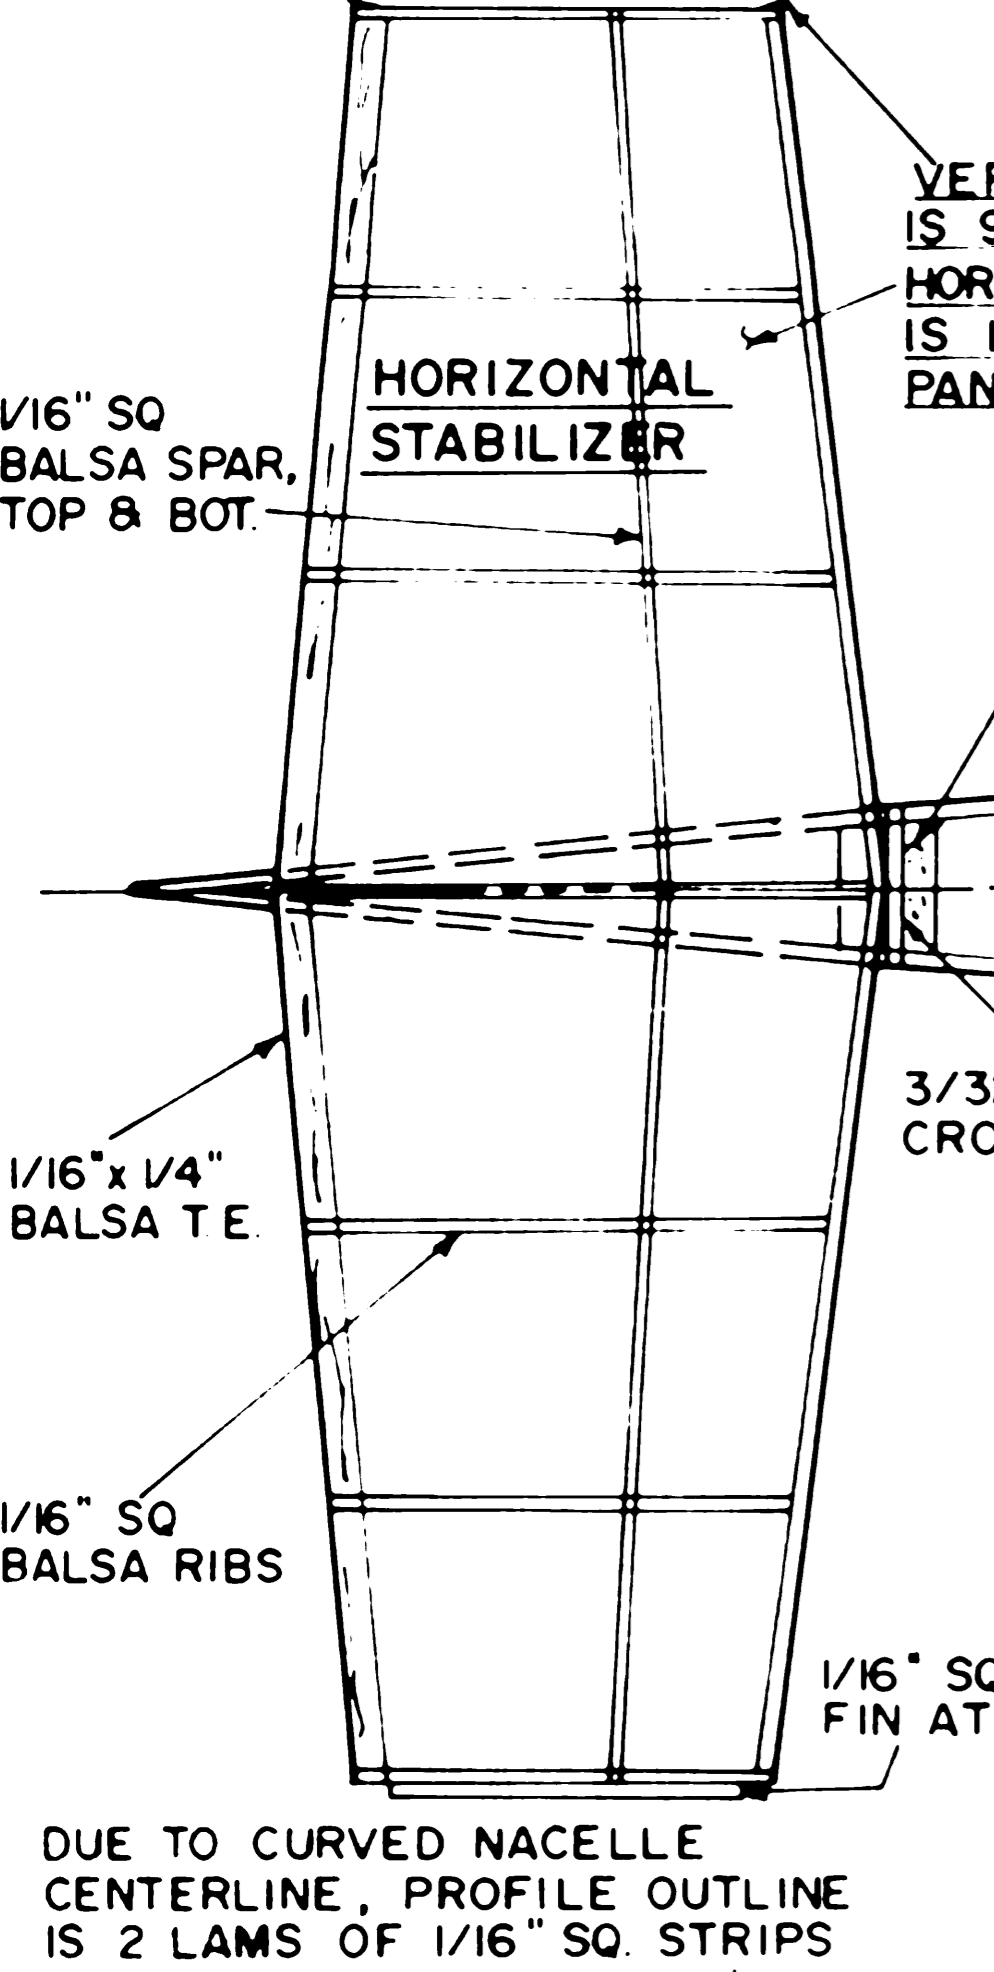

NOTE: 5° IS SCALE DIHEDRAL
7° - 8° FLYING DIHEDRAL

HEINKLE He-219 A-5 UHU
WING SPAN 30" WING AREA 116.8 SQ. IN.
He-219 B-2 LONG WING, SHORT NACELLE W/TURBO
B-3 LONG WING, LONG NACELLE W/TURBO
WING SPAN 35-1/4" WING AREA 127.8 SQ. IN.
PLANS DEVELOPED FROM 3-VIEWS BY AVIATION NEWS, VOL. 3, ISSUE 6
COLOR SCHEME (AIRBRUSHED) WITH PACTRA ACRYLIC COLORS:
BASE - (A 36) DARK FLYER GRAY
MOTTLES - (A 41) FLAT MILITARY BLUE
INSIGNIA - FLAT BLACK
CODES - VARIED COLORS

SOURCES OF PHOTOS, 3-VIEWS, ETC.
AIR ENTHUSIAST, 40, SEP-DEC 1989
WAR PLANES OF THE THIRD REICH, GREEN UHU He 219, HEINZ NOWARRA, WAFFEN ARSENAL PUBLICATION WINGS, VOL 9, NO 4, AUGUST 1979

FLYING MODELS
HEINKEL HE-219 UHU
30" WING SPAN FOR F A C SCALE
DESIGNED & DRAWN BY TOM ARNOLD
PLAN BY JOE DEMARCO