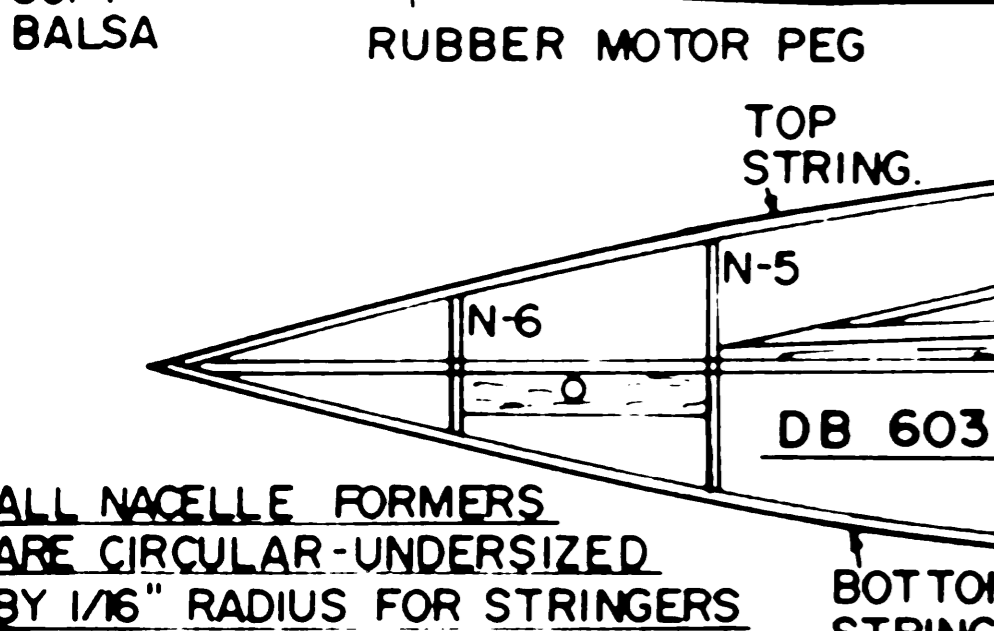

NOTE: 5° IS SCALE DIHEDRAL
7° - 8° FLYING DIHEDRAL

HEINKLE He-219 A-5 UHU
WING SPAN 30" WING AREA 116.8 SQ. IN.
He-219 B-2 LONG WING, SHORT NACELLE W/TURBO
B-3 LONG WING, LONG NACELLE W/TURBO
WING SPAN 35-1/4" WING AREA 127.8 SQ. IN.
PLANS DEVELOPED FROM 3-VIEWS BY AVIATION NEWS, VOL. 3, ISSUE 6
COLOR SCHEME (AIRBRUSHED) WITH PACTRA ACRYLIC COLORS:
BASE - (A 36) DARK FLYER GRAY
MOTTLES - (A 41) FLAT MILITARY BLUE
INSIGNIA - FLAT BLACK
CODES - VARIED COLORS

SOURCES OF PHOTOS, 3-VIEWS, ETC.
AIR ENTHUSIAST, 40, SEP-DEC 1989
WAR PLANES OF THE THIRD REICH, GREEN UHU He 219, HEINZ NOWARRA, WAFFEN ARSENAL PUBLICATION WINGS, VOL 9, NO 4, AUGUST 1979

FLYING MODELS
HEINKEL HE-219 UHU
30" WING SPAN FOR F A C SCALE
DESIGNED & DRAWN BY TOM ARNOLD
PLAN BY JOE DEMARCO