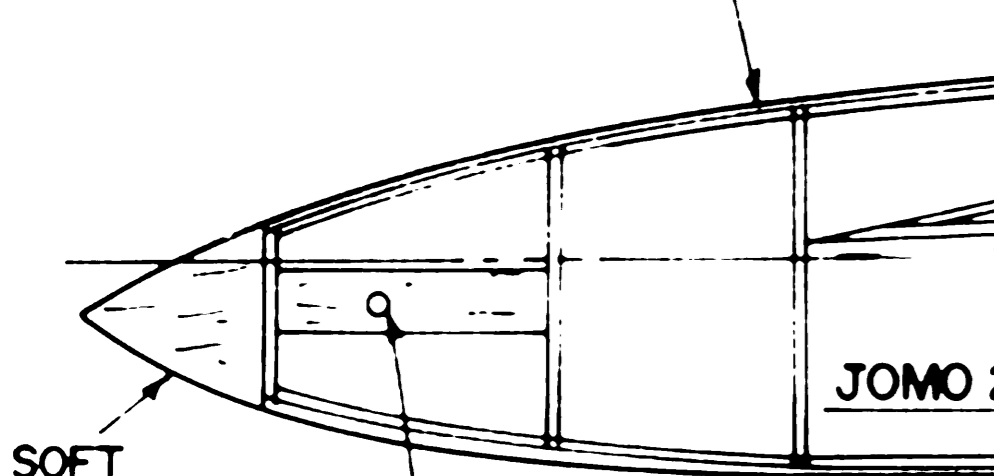

NOTE: 5° IS SCALE DIHEDRAL
7° - 8° FLYING DIHEDRAL

HEINKLE He-219 A-5 UHU
WING SPAN 30" WING AREA 116.8 SQ. IN.
He-219 B-2 LONG WING, SHORT NACELLE W/TURBO
B-3 LONG WING, LONG NACELLE W/TURBO
WING SPAN 35-1/4" WING AREA 127.8 SQ. IN.
PLANS DEVELOPED FROM 3-VIEWS BY AVIATION NEWS, VOL. 3, ISSUE 6
COLOR SCHEME (AIRBRUSHED) WITH PACTRA ACRYLIC COLORS:
BASE - (A 36) DARK FLYER GRAY
MOTTLES - (A 41) FLAT MILITARY BLUE
INSIGNIA - FLAT BLACK
CODES - VARIED COLORS

SOURCES OF PHOTOS, 3-VIEWS, ETC.
AIR ENTHUSIAST, 40, SEP-DEC 1989
WAR PLANES OF THE THIRD REICH, GREEN UHU He 219, HEINZ NOWARRA, WAFFEN ARSENAL PUBLICATION WINGS, VOL 9, NO 4, AUGUST 1979

FLYING MODELS
HEINKEL HE-219 UHU
30" WING SPAN FOR F A C SCALE
DESIGNED & DRAWN BY TOM ARNOLD
PLAN BY JOE DEMARCO